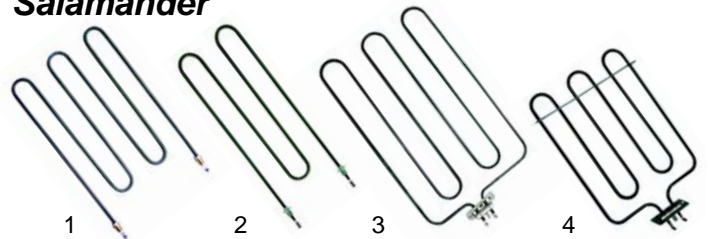

Salamander

Item	Order	Description	Model	OEM
1	415694	2000W/230 V	SEP, SEPC	63.7.1084
2	416199	1000W/230 V	SEPC	63.7.1083
3	415757	2400W/230 V	SE1, SE1M	63.7.1021
4	415723	1900W/230 V	SE2, SE2M	63.7.1022