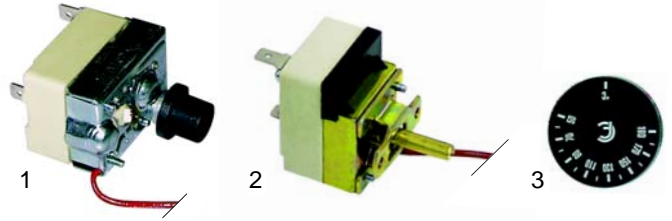

Item	Order	Description	Model	OEM
1	390028	safety thermostat		63.7.0630
2	390027	thermostat	universal	63.7.0640
3	110567	knob		63.7.0263