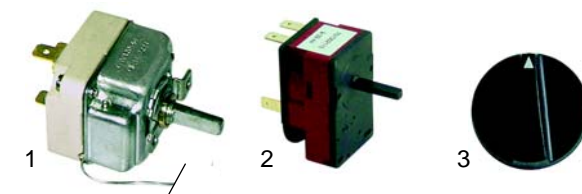

Item	Order	Description	Model	OEM
1	375232	thermostat 320 C	FP36	63.7.0635
2	350044	timer 15min	FP36R FP66R	63.7.0666
3	110568	knob		63.7.0295