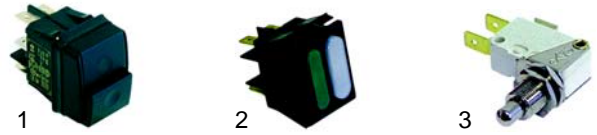

Item	Order	Description	Model	OEM
1	301086	switch		63.7.0860
2	359164	double signal lamp	FE_	63.7.0821
3	345032	micro switch		63.7.0880