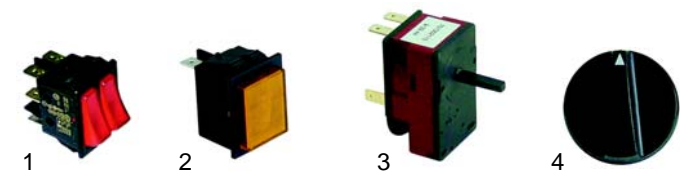

Item	Order	Description	Model	OEM
1	301030	rocker switch	T920, T930, T920C, T930C	63.7.0852
2	359156	signal lamp	T940, T960, T940C, T960C	63.7.0805
3	350044	timer 15'	T920, T930, T940, T960, T920C, T930C, T940C, T960C	63.7.0665
4	110568	knob		63.6.0295