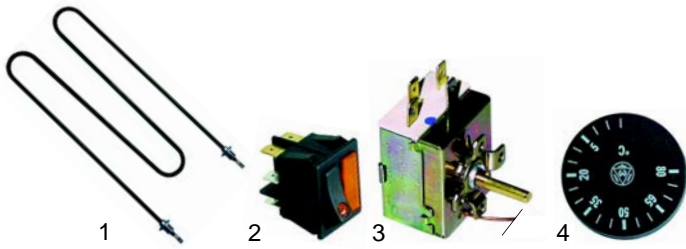

Small appliances and single devices

Vitrines

Item	Order	Description	Model	OEM
1	415699	400W/230V		63.7.1090
2	301077	switch + lamp (combination)	VEC510	63.7.0863
3	390006	thermostat	VEC520	63.7.0658
4	110559	knob		63.6.0262