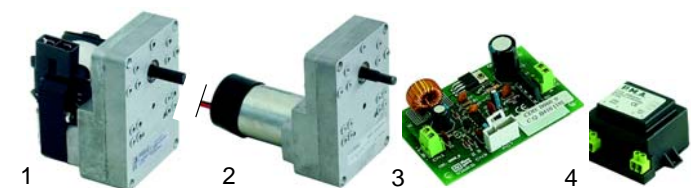

Item	Order	Description	Model	OEM
1	500495	motor 230V	TN30	63.7.0751
2	500496	motor 24V DC		63.7.0752
3	400579	p.c.b.	TN30 Plus	63.7.0630
4	400583	transformer		63.7.0701