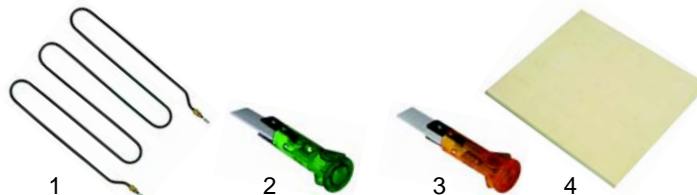

Pizza ovens

Item	Order	Description	Model	OEM
1	416188	750W/230V		63.7.1088
2	359139	signal lamp	FP36	63.7.0811
3	359140	signal lamp	FP36R FP66R	63.7.0810
4	850014	firebrick