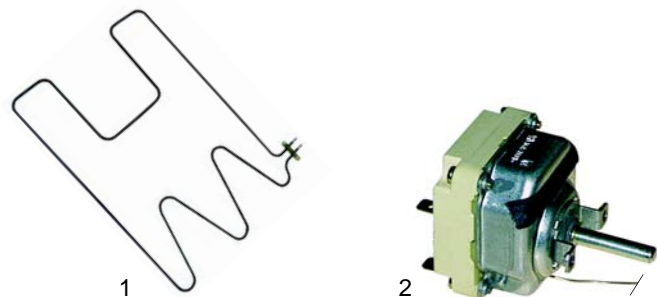

Ovens (electric)

Item	Order	Description	Model	OEM
1	415585	2000W/400V	E_B,	180352
2	375038	thermostat, 300 C	G_EB	183305