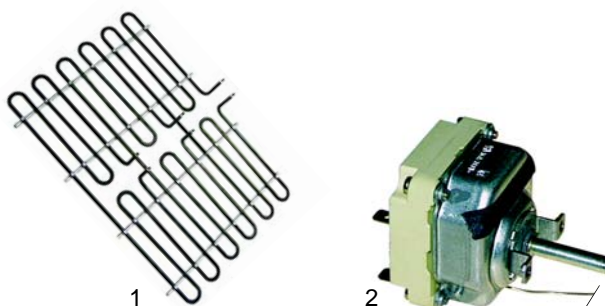

Tilting bratt pans (electric)

Item	Order	Description	Model	OEM
1	415584	5000W/400V	EKB_	180373
2	375038	thermostat		180706