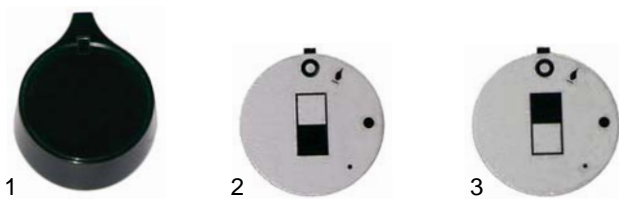

Open tops (electric)

Item	Order	Description	Model	OEM
1	490017	2000W, 400V, 180mm	E22_, E42_,	180110
2	490021	2600W, 400V, 220mm	E62_	180120
3	490078	3000W, 400V, 300x300mm	universal	180131

Item	Order	Description	Model	OEM
1	100059	pilot burner		183305
2	100703	electrode	G20, G40,	
3	102219	thermocouple, 450mm	G60, G80,	183113
3	102221	thermocouple, 750mm	GG21	183114

Item	Order	Description	Model	OEM
1	300023	4-position switch	universal	180510
2	300025	7-position switch	E22, E42, E62	180511
3	110191	knob	universal	190211

Item	Order	Description	Model	OEM
1	110507	symbol, 4-tacts (in the front)	universal	190220
2	110508	symbol, 4-tacts (at the back)		190221
3	110509	symbol, 7-Takt (in the front)	E22, E42, E62	190222
4	110510	symbol, 7-Takt (at the back)		190223

Item	Order	Description	Model	OEM
1	n. l. a.	gas tap EGA		
2	101606	gas tap PEL	G20, G40,	183050, 183051,
3	101246	olive, 4mm	G60, G80,	183052, 183053,
4	100908	union screw, M10x1, 4mm	GG21	183054, 183055

Solid tops (gas)

Item	Order	Description	Model	OEM
1	no longer available	gas tap EGA		183012
2	101620	gas tap PEL	GG01, GG02, GG21	183012
3	110191	knob		190210
4	110504	symbol		190231

Item	Order	Description	Model	OEM
1	110191	knob	G20, G40,	190210
2	110501	symbol/in the front	G60, G80,	190237
3	110502	symbol/at the back	GG21	190236