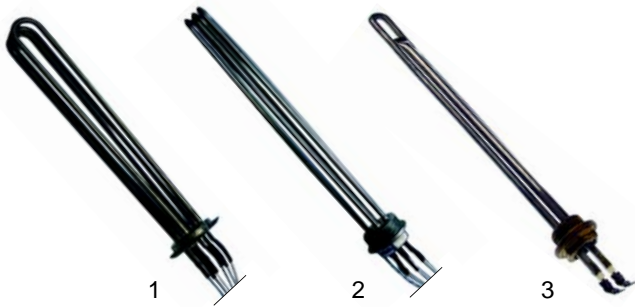

Modular ranges

Boiling pans (electric)

Item	Order	Description	Model	OEM
1	415581	3000W/230V	ESK	180361
2	415582	5000W/230V	EWBK	180362
3	418265	500W/230V	ESK, EBWK	180711