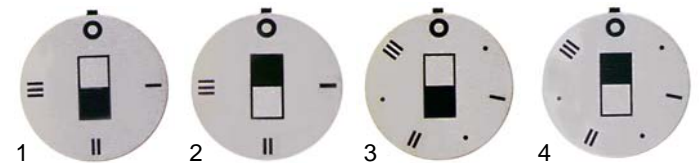

Open tops (electric)

Item	Order	Description	Model	OEM
1	490017	2000W, 400V, 180mm	E22_, E42_,	180110
2	490021	2600W, 400V, 220mm	E62_	180120
3	490078	3000W, 400V, 300x300mm	universal	180131

Item	Order	Description	Model	OEM
1	100059	pilot burner		183305
2	100703	electrode	G20, G40,	
3	102219	thermocouple, 450mm	G60, G80,	183113
3	102221	thermocouple, 750mm	GG21	183114

Item	Order	Description	Model	OEM
1	300023	4-position switch	universal	180510
2	300025	7-position switch	E22, E42, E62	180511
3	110191	knob	universal	190211

Item	Order	Description	Model	OEM
1	110507	symbol, 4-tacts (in the front)	universal	190220
2	110508	symbol, 4-tacts (at the back)		190221
3	110509	symbol, 7-Takt (in the front)	E22, E42, E62	190222
4	110510	symbol, 7-Takt (at the back)		190223