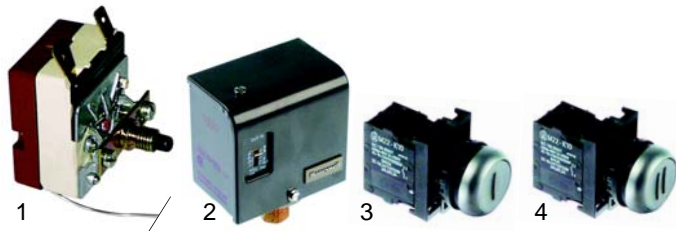

Modular ranges

Boiling pans (electric)

Item	Order	Description	Model	OEM
1	415581	3000W/230V	ESK	180361
2	415582	5000W/230V	EWBK	180362
3	418265	500W/230V	ESK, EBWK	180711

Item	Order	Description	Model	OEM
1	540136	drain tap, 1 1/4"		185001
1	540137	drain tap, 1 1/2"		185000
2	540079	filling funnel	ESK, EBWK	185060
3	541407	pressure relief valve		185053
4	514353	safety valve		185021

Item	Order	Description	Model	OEM
1	375157	safety thermostat		180710
2	541377	pressure switch	ESK, EBWK	185070
3	346438	switch I (complete)		180655
4	346439	switch II (complete)		180656

Single devices

Stockpot stoves (gas)