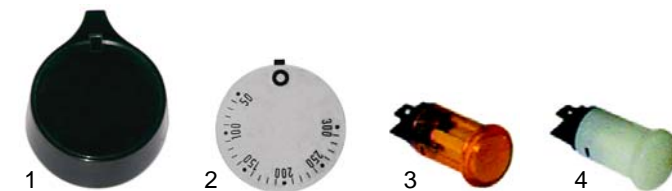

Item	Order	Description	Model	OEM
1	110191	knob		190210
2	110520	symbol		190234
3	359169	signal lamp, 400V	EKB_	-
4	359198	signal lamp, 400V		-