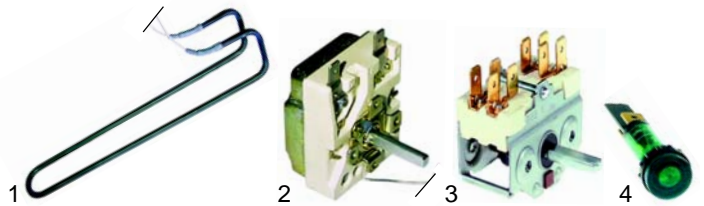

Tilting bratt pans (electric)

Item	Order	Description	Model	OEM
1	415098	1500W/230V	700 series, 900 series	A2068
2	375202	thermostat		A2012
3	300074	switch	700 series	A2162
4	359378	signal lamp/green		A2224