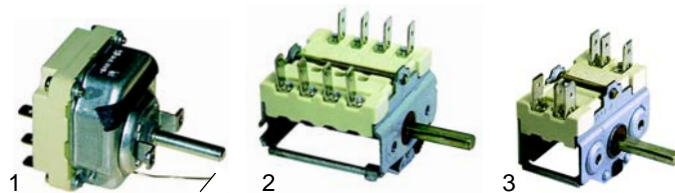

Fryers (electric)

Item	Order	Description	Model	OEM
1	390058	thermostat	700 series, 900 series	A2003
2	300002	switch	700 series	A2134
3	300001	switch	900 series	A2036