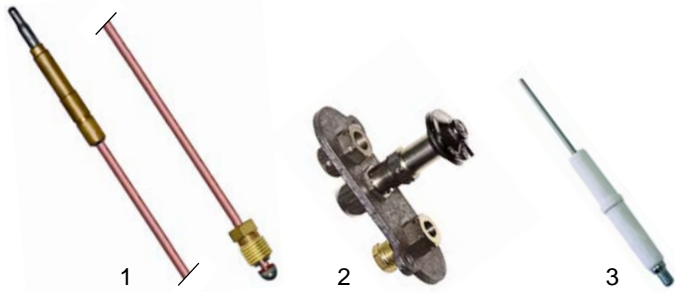

Item	Order	Description	Model	OEM
1	101491	gas tap	700 series	A2163
2	111731	knob		A2468
3	102008	thermocouple, 1000mm		52163

Item	Order	Description	Model	OEM
1	100706	electrode	700 series	56754
2	101007	ignition unit (2 outputs)		A2073
3	101010	ignition unit (7 outputs)		A2097

Item	Order	Description	Model	OEM
1	101086	gas tap	900 series	A2001
2	111736	knob		A2460
3	102045	thermocouple, 1500mm		56840

Item	Order	Description	Model	OEM
1	100044	pilot burner	900 series	27073
2	100706	electrode		56754
3	101007	ignition unit (2 outputs)		A2073
4	101010	ignition unit (7 outputs)		A2097

Item	Order	Description	Model	OEM
1	300074	switch	700 series,	A2227
2	111737	knob	900 series	A2465

Open tops (solid top)

Item	Order	Description	Model	OEM
1	n.l.a.	burner	720-_, 760-_	A2406
2	n.l.a.	burner	740-	A2257
3	n.l.a.	burner	20TP_	A2256
4	105771	burner	40TP_, 60TP_, 80TP_	A2132