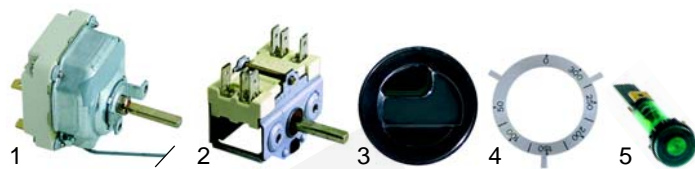

Item	Order	Description	Model	OEM
1	101086	gas tap	900 series	A2001
2	111736	knob		A2460
3	102045	thermocouple, 1500mm		56840

Item	Order	Description	Model	OEM
1	100044	pilot burner	900 series	27073
2	100706	electrode		56754
3	101007	ignition unit (2 outputs)		A2073
4	101010	ignition unit (7 outputs)		A2097

Item	Order	Description	Model	OEM
1	300074	switch	700 series,	A2227
2	111737	knob	900 series	A2465

Open tops (solid top)

Item	Order	Description	Model	OEM
1	n.l.a.	burner	720-_, 760-_	A2406
2	n.l.a.	burner	740-	A2257
3	n.l.a.	burner	20TP_	A2256
4	105771	burner	40TP_, 60TP_, 80TP_	A2132

Item	Order	Description	Model	OEM
1	102045	thermocouple, 1500mm		56840
2	100109	pilot burner	900 series	A2472
3	100701	electrode		A2473

Ovens (electric)

no longer available

1

2

Item	Order	Description	Model	OEM
1	n.l.a.	2400W/230V	700 series	A2200
2	415093	900W/230V	900 series	A2133