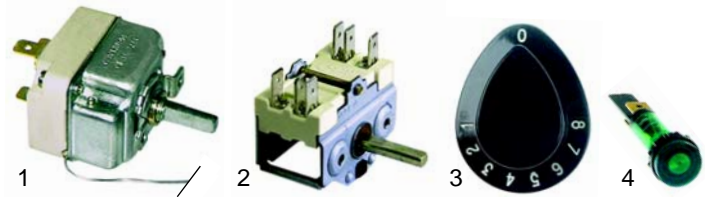

Item	Order	Description	Model	OEM
1	100044	pilot burner		27073
2	100706	electrode	700 series	56754
3	101007	ignition unit		A2073

Item	Order	Description	Model	OEM
1	101086	gas tap		A2001
2	111736	knob	900 series	A2460
3	102045	thermocouple, 1500mm		56840

Bain-Marie (electric)

Item	Order	Description	Model	OEM
1	100109	pilot burner		A2472
2	100701	electrode	900 series	A2473
3	100007	piezoelectric igniter		A2073

Item	Order	Description	Model	OEM
1	415096	550W/230 V	700 series	A2197
2	415097	800W/230 V	900 series	A2137

Item	Order	Description	Model	OEM
1	300074	switch	700 series,	A2227
2	111737	knob	900 series	A2465

Item	Order	Description	Model	OEM
1	375055	thermostat		A2018
2	300001	switch	700 series	A2036
3	111732	knob		A2461
4	359378	signal lamp		A2224