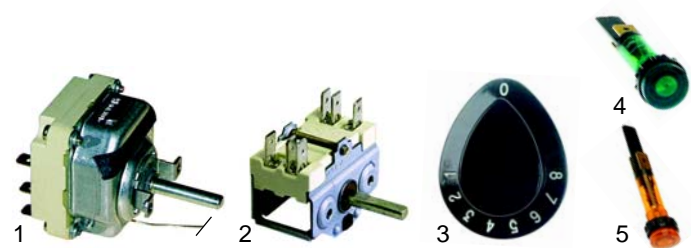

Tilting bratt pans (gas)

Item	Order	Description	Model	OEM
1	390058	thermostat	900 series	A2003
2	300001	switch		A2036
3	111732	knob		A2461
4	359378	signal lamp/green		A2224
5	359379	signal lamp/yellow		A2225