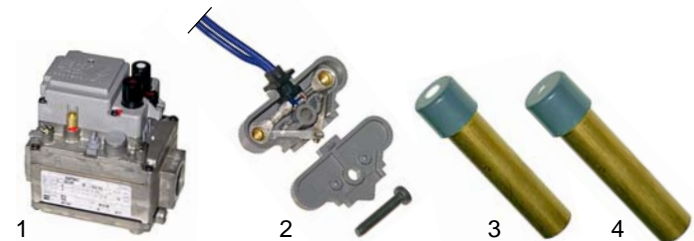

Item	Order	Description	Model	OEM
1	101123	Elettrosit gas valve		A2035
2	101312	interrupter	900 series	54539
3	101310	extension/knob on		A2618
4	101311	extension/knob off		A2617