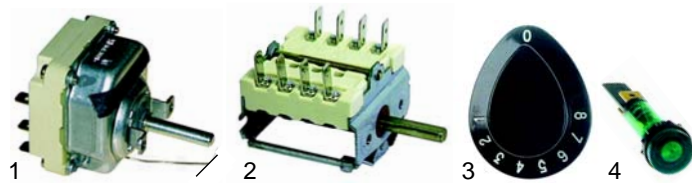

Bain-Marie (electric)

Item	Order	Description	Model	OEM
1	100109	pilot burner		A2472
2	100701	electrode	900 series	A2473
3	100007	piezoelectric igniter		A2073

Item	Order	Description	Model	OEM
1	415096	550W/230 V	700 series	A2197
2	415097	800W/230 V	900 series	A2137

Item	Order	Description	Model	OEM
1	300074	switch	700 series,	A2227
2	111737	knob	900 series	A2465

Item	Order	Description	Model	OEM
1	375055	thermostat		A2018
2	300001	switch	700 series	A2036
3	111732	knob		A2461
4	359378	signal lamp		A2224

Fry tops (electric)

Item	Order	Description	Model	OEM
1	415100	1500W/230 V	720-	A2070
2	415099	1500W/230 V	740-	A2208
3	415098	1500W/230 V	900 series	A2247, A2068

Item	Order	Description	Model	OEM
1	375143	thermostat		A2237
2	111732	knob		A2461
3	300017	switch	900 series	A2241
4	111733	knob		A2464