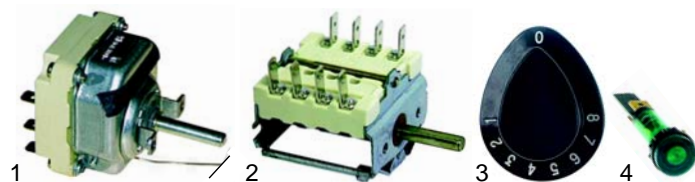

Item	Order	Description	Model	OEM
1	300074	switch	700 series,	A2227
2	111737	knob	900 series	A2465

Open tops (solid top)

Item	Order	Description	Model	OEM
1	n.l.a.	burner	720-_, 760-_	A2406
2	n.l.a.	burner	740-	A2257
3	n.l.a.	burner	20TP_	A2256
4	105771	burner	40TP_, 60TP_, 80TP_	A2132

Item	Order	Description	Model	OEM
1	102045	thermocouple, 1500mm		56840
2	100109	pilot burner	900 series	A2472
3	100701	electrode		A2473

Ovens (electric)

no longer available

1

2

Item	Order	Description	Model	OEM
1	n.l.a.	2400W/230V	700 series	A2200
2	415093	900W/230V	900 series	A2133

Item	Order	Description	Model	OEM
1	375412	thermostat		A2206
2	300001	switch		A2036
3	110362	knob	700 series	Alternativ A2250
4	110615	symbol		A2224
5	359378	signal lamp		A2224

Item	Order	Description	Model	OEM
1	390076	thermostat		A2206
2	300002	switch	900 series	A2134
3	111734	knob		A2588
4	359378	signal lamp		A2224

Ovens (mechanical)

Item	Order	Description	Model	OEM
1	700006	hinge/right		A2005
2	700007	hinge/left	700 series 900 series	A2004
3	700001	body section		53096

Fry tops (gas)

Item	Order	Description	Model	OEM
1	101397	gas tap		A2169
2	111735	knob	700 series	A2469
3	102045	thermocouple, 1500mm		56840