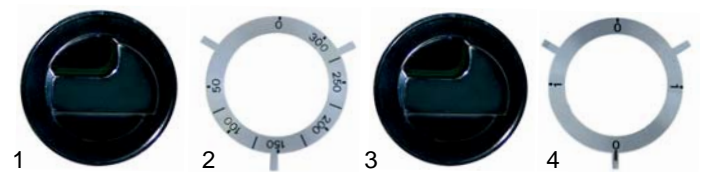

Item	Order	Description	Model	OEM
1	110360	knob		alternative A2820
2	110615	symbol	700 series	A2820
3	110362	knob		alternative A2464
4	110604	symbol		A2464