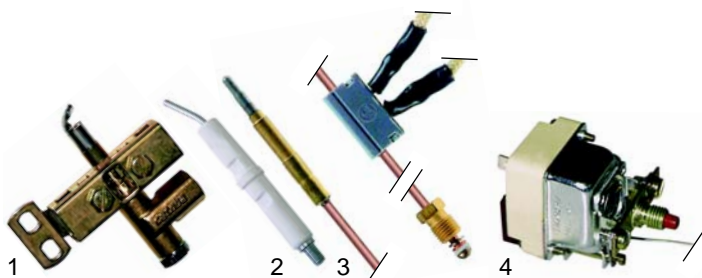

Fryers (mechanical)

Item	Order	Description	Model	OEM
1	100044	pilot burner	900 series	27073
2	100706	electrode		56754
3	102250	thermocouple, 1000mm		51932, 56914
4	390062	safety thermostat		A2011