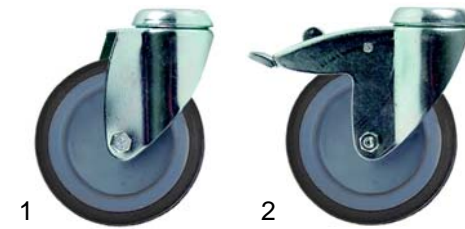

Item	Order	Description	Model	OEM
1	690939	console for handle		M115398
2	690938	bumper angle	universal	M115503
3	514360	drain tap		M114900

Item	Order	Description	Model	OEM
1	700253	swivel castor, Ø125mm	CR3200/C,	M116068
2	700254	swivel castor, Ø125mm, with break	1360, 1365, 1368, 1378	M116069