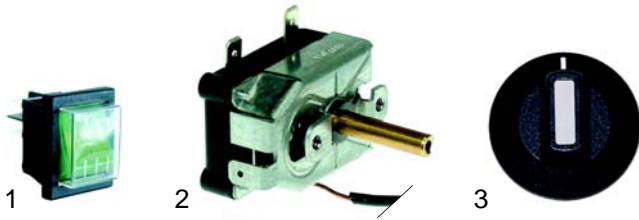

Item	Order	Description	Model	OEM
1	301164	switch		M110607
2	375758	thermostat	universal	M150164
3	110253	knob		M111401