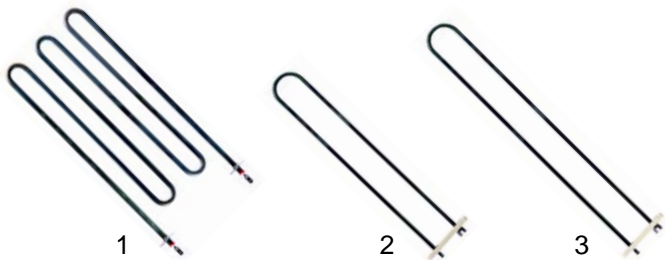

Suitable for Abner

A Mobile hot cupboard

Item	Order	Description	Model	OEM
1	418318	700W/230V	CR3200/C 1378, ETV-3/2	M113044
2	418319	660W/230V	1360, 1368	M113026
3	418320	1000W/230V	1365	M113025