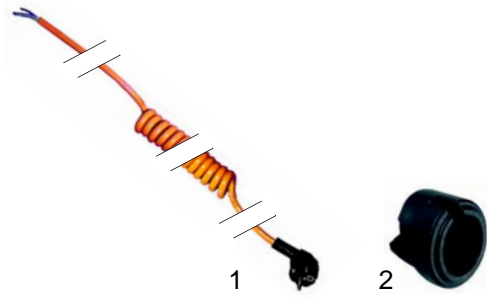

## Tray transport system (mobile)

Item	Order	Description	Model	OEM
1	418321	250W/230V	ETV 2-	M113022
2	418319	660W/230V	ETV 1-	M113026

Item	Order	Description	Model	OEM
1	301164	switch		M110607
2	375758	thermostat	universal	M150164
3	110253	knob		M111401

Item	Order	Description	Model	OEM
1	700077	catch	ETV 1	
2	700078	door catch		
3	690939	console for handle rod	universal	M115398

Item	Order	Description	Model	OEM
1	550101	spiral cable	ETV 1-	M112150
2	550880	dummy receptacle	ETV 2-	M115428