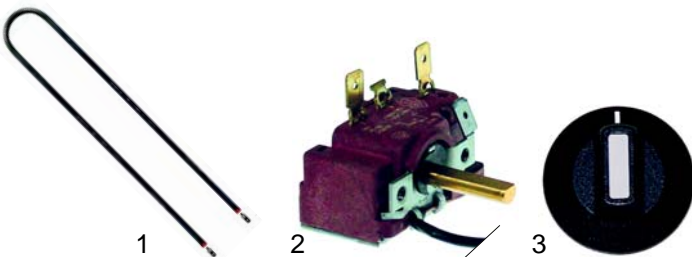

Item	Order	Description	Model	OEM
1	418321	250W(230V)		M113022
2	375759	thermostat	ETV-3/2	M113109
3	110253	knob