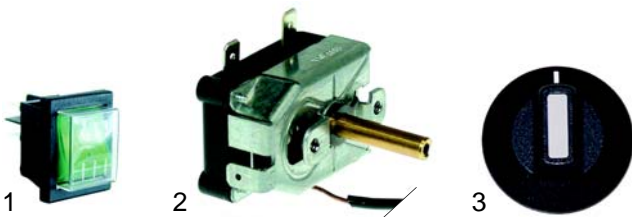

## A Mobile hot cupboard

Item	Order	Description	Model	OEM
1	418318	700W/230V	CR3200/C 1378, ETV-3/2	M113044
2	418319	660W/230V	1360, 1368	M113026
3	418320	1000W/230V	1365	M113025

Item	Order	Description	Model	OEM
1	301164	switch		M110607
2	375758	thermostat	universal	M150164
3	110253	knob		M111401