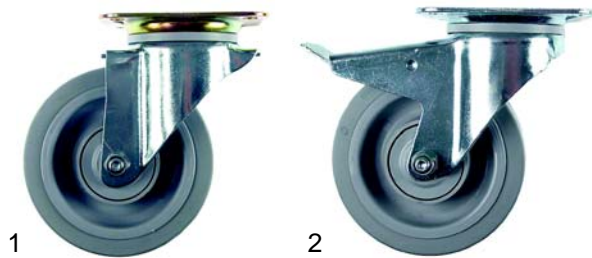

Item	Order	Description	Model	OEM
1	418321	250W(230V)		M113022
2	375759	thermostat	ETV-3/2	M113109
3	110253	knob		

Item	Order	Description	Model	OEM
1	550101	spiral cable	universal	M112150
2	550880	dummy receptacle		M115428

Item	Order	Description	Model	OEM
1	690939	console for handle		M115398
2	690938	bumper angle	universal	M115503
3	514360	drain tap		M114900

Item	Order	Description	Model	OEM
1	700253	swivel castor, Ø125mm	CR3200/C,	M116068
2	700254	swivel castor, Ø125mm, with break	1360, 1365, 1368, 1378	M116069