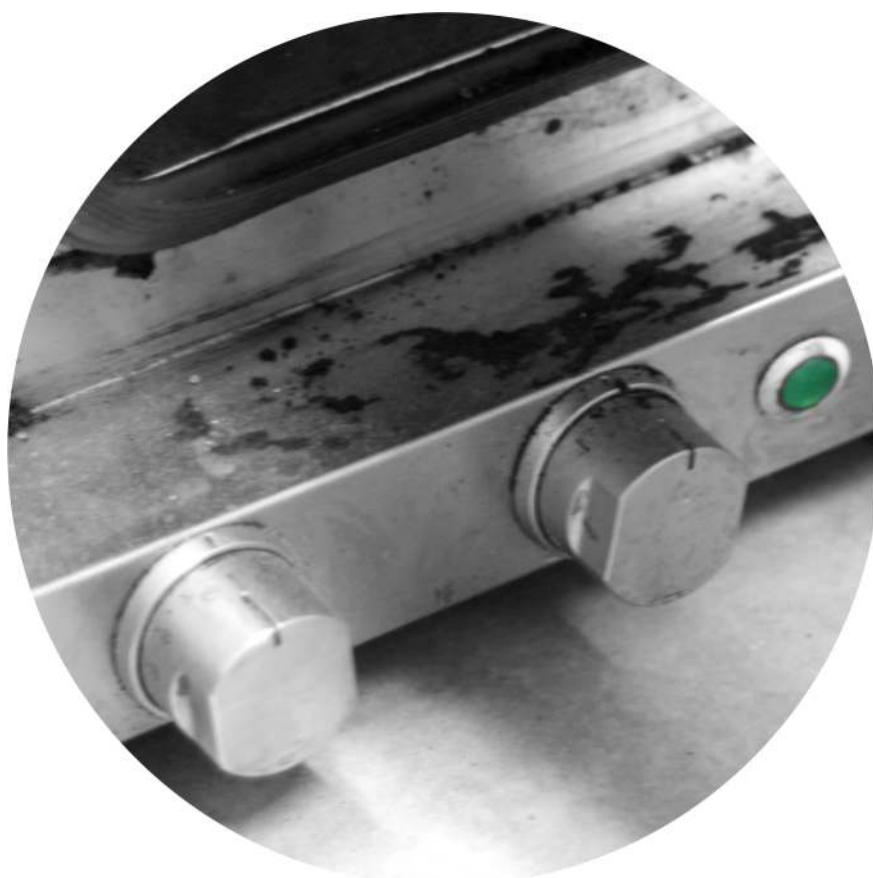

www.gastroparts.pl

GASTROPARTS Sp. J.

Klonowica 37
87-100 Toruń
tel. +48 56 657 00 68
fax +48 56 657 00 67
gastroparts@gastroparts.pl