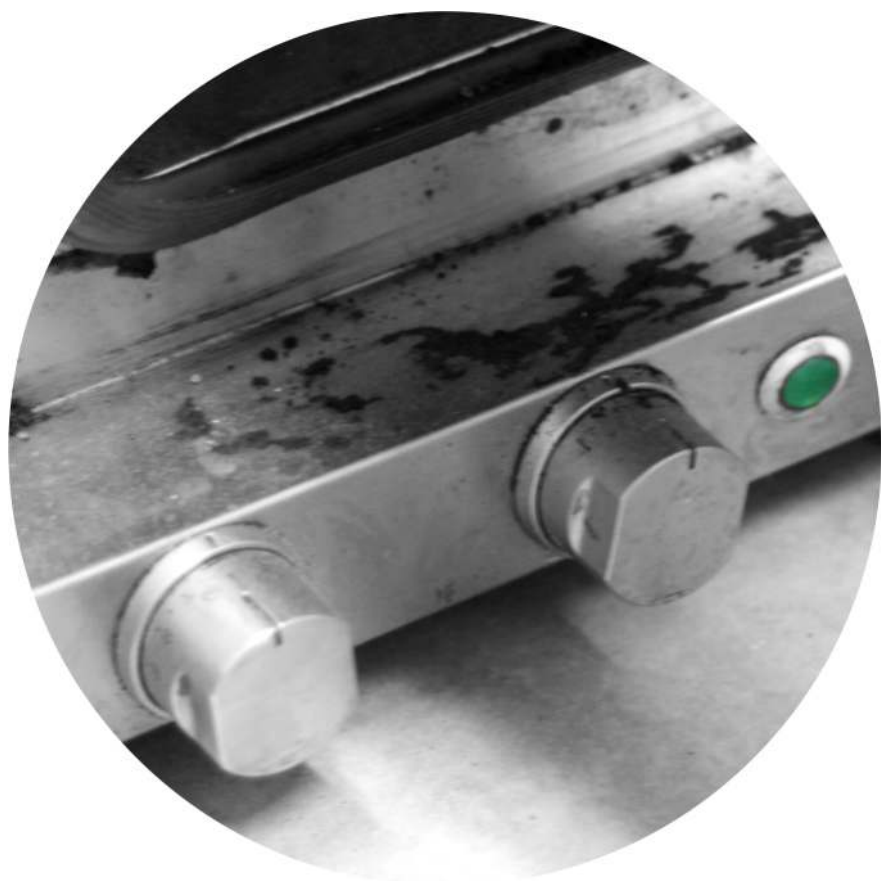

Części zamienne do urządzeń: ABNER

GASTROPARTS Sp. J.

Klonowica 37
87-100 Toruń
tel. +48 56 657 00 68
fax +48 56 657 00 67
gastroparts@gastroparts.pl