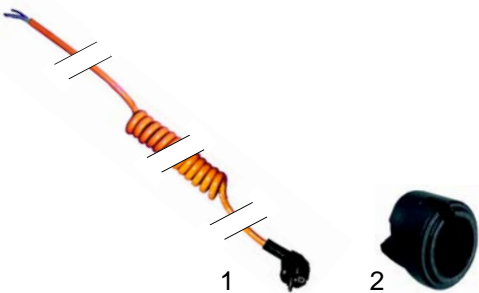

Item	Order	Description	Model	OEM
1	550101	spiral cable	universal	M112150
2	550880	dummy receptacle		M115428