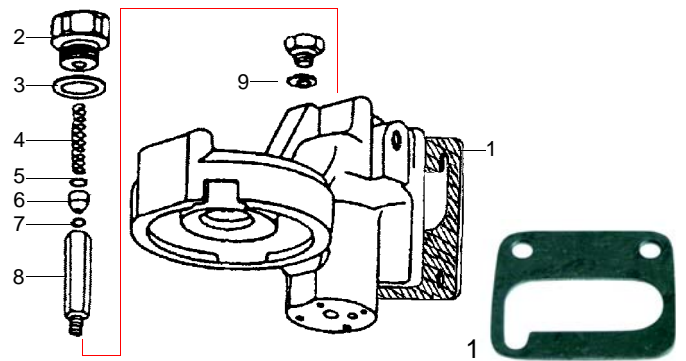

Group

Item	Order	Description
1	528763	Group gasket