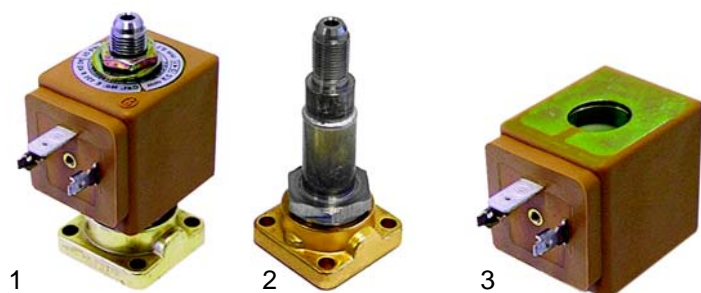

Item	Order	Description
1	370053	cpl., 3 ways, 230V AC
2	370061	Solenoid square base, 3 ways
3	371031	Magnetic coil, 230V AC