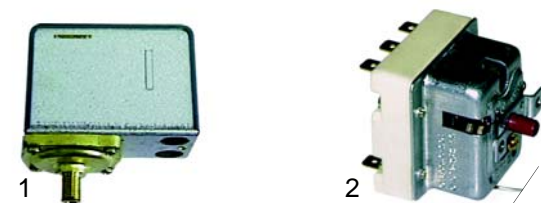

Pressure switches, thermostats

Item	Order	Description
1	541021	Pressure switch, 3 poles
2	390166	Safety thermostat, 3 poles