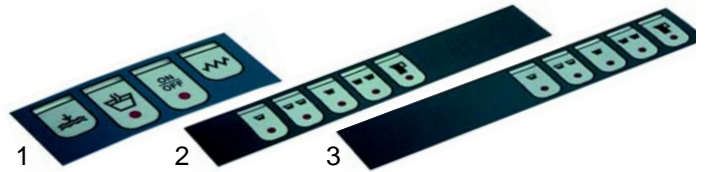

Item	Order	Description
1	400502	Push button panel/Service (KB)
2	400384	Push button panel/right (KB)
3	400383	Push button panel (KB)