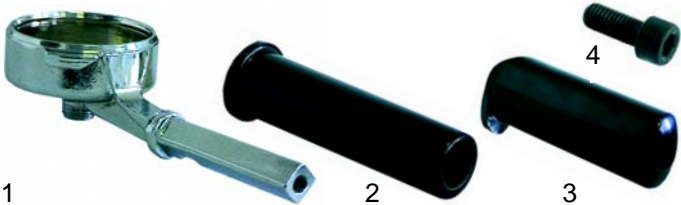

Filter holder

Item	Order	Description
1	529054	Filter holder
2	529111	Filter holder handle
3	529112	Filter holder handle
4	528693	Srew, M8 x 20