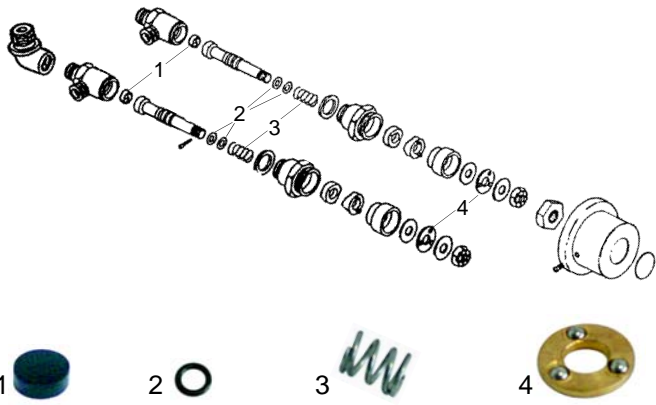

Item	Order	Description
1	529317	Expansion valve
2	529301	Non-return valve (outer), 3/8"
3	529346	Non-return valve (inner), 3/8"

### Water level glass

Item	Order	Description
1	529429	Water level
2	528745	O-ring
3	528682	Pressure washer
4	529434	Plastic cap

### Water inlet valve

Item	Order	Description
1	529854	Water inlet valve/cpl., 1/4" (GX)
2	528742	Washer
3	528750	Gasket
4	528749	Spring

Item	Order	Description
1	528746	Water inlet valve (C70/80)

Item	Order	Description
1	528742	Washer
2	528400	O-ring
3	528743	Spring
4	528935	Support