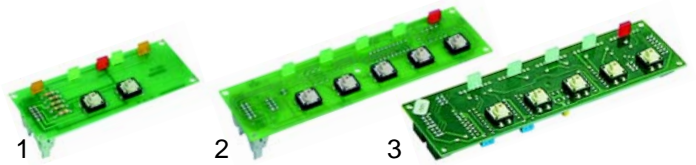

Key push buttons

Item	Order	Description
1	400381	Key push button/Service (KB)
2	400380	Key push button, 1 group (KB)
3	400501	Key push button, 2 - 4 groups (KB)