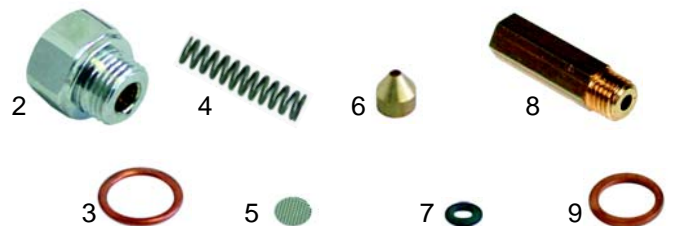

### Taps

Item	Order	Description
1	528748	Tap (Steam/water) /cpl. (GX)
2	529856	Tap (Steam/water) /cpl. (KB)
3	528932	Handle (KB)
4	528933	Spring (KB)

Item	Order	Description
1	528742	Washer
2	528749	Spring
3	528750	Gasket

### Pipes

Item	Order	Description
1	529857	Steam pipe/left
1	529858	Steam pipe/right
2	529859	Water pipe
3	528401	Gasket
4	528184	Spring
5	528653	Washer
6	528654	Bush (nylon)
7	528655	O-rig

### Group

Item	Order	Description
1	528763	Group gasket

Item	Order	Description
2	528659	End cap
3	528520	Gasket
4	528668	Spring
5	528669	Filter
6	528670	Jet
7	528765	O-ring (viton)
8	528766	Extension, M6
8	528767	Extension, M8
9	528662	Cu-Gasket