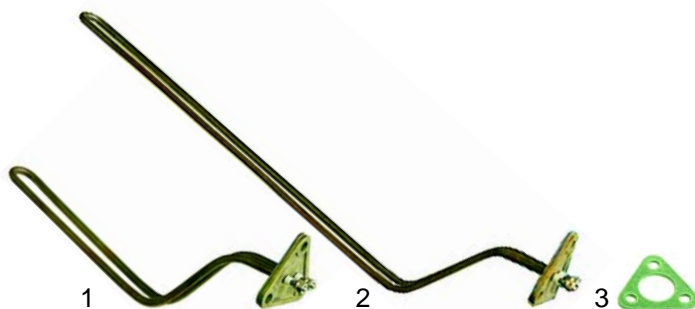

Elements

Item	Order	Description
1	417151	2 group, 1300W, 230V
2	417152	3 groups, 1900W, 230V
2	417153	3 groups, 1900W/400V
3	528008	Element gasket (klingerit)
3	528740	Element gasket (teflon)