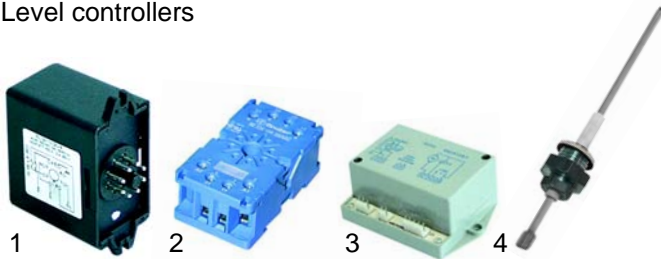

Level controllers

Item	Order	Description
1	400237	Level controller, RL30/1E-2C/8, Gicar 9.1.00.10
2	380137	Base, 8 poles
3	400422	Level controller
4	400020	Level probe, 150mm

Relays

Item	Order	Description
1	380475	Relay, 230V