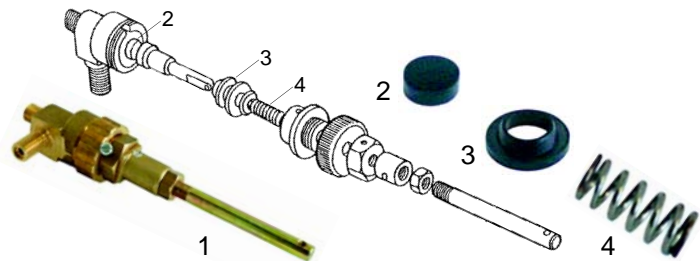

Water inlet valve

Item	Order	Description
1	529854	Water inlet valve/cpl., 1/4" (GX)
2	528742	Washer
3	528750	Gasket
4	528749	Spring

Item	Order	Description
1	528746	Water inlet valve (C70/80)