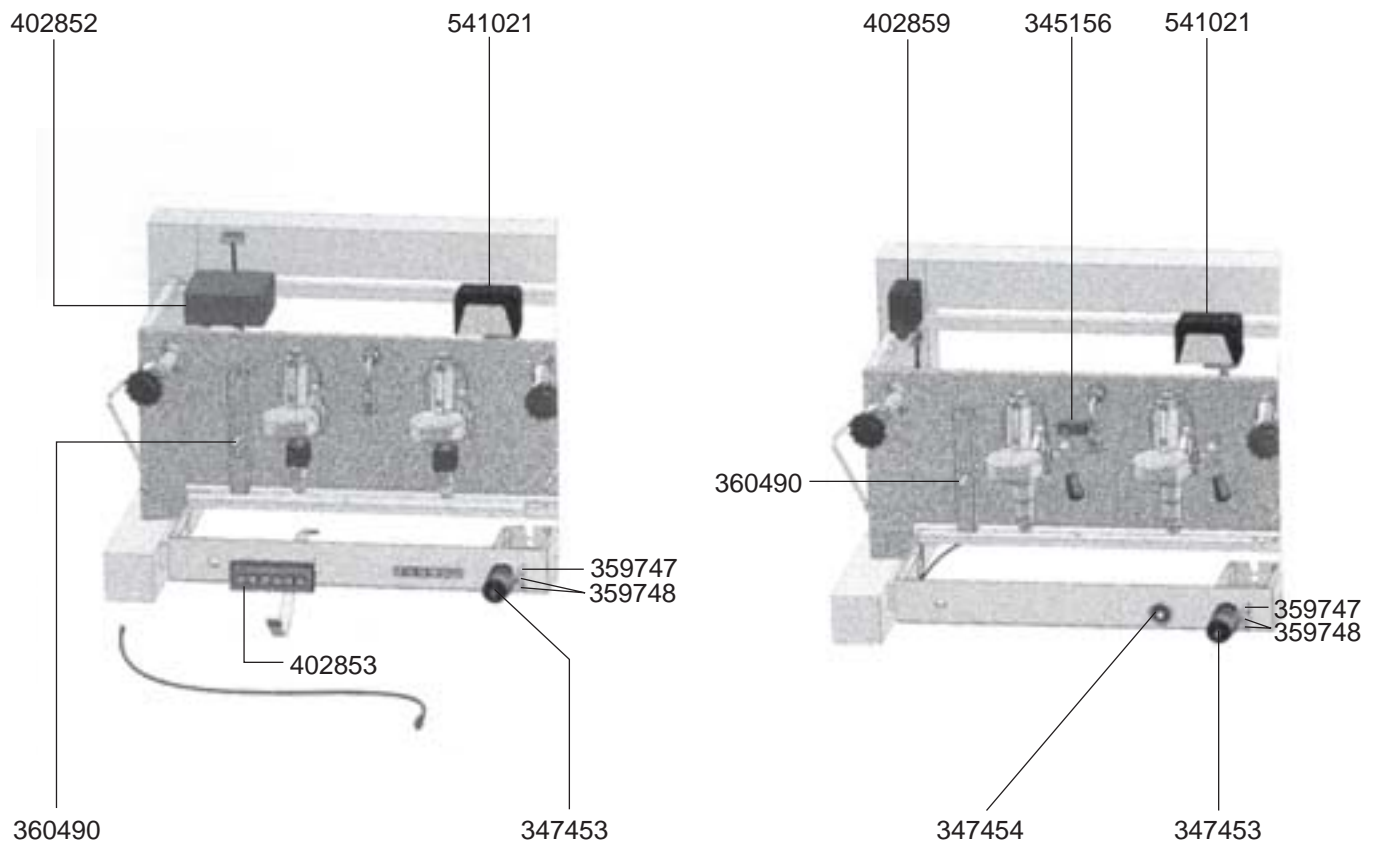

ELECTRICAL COMPONENTS CUBO