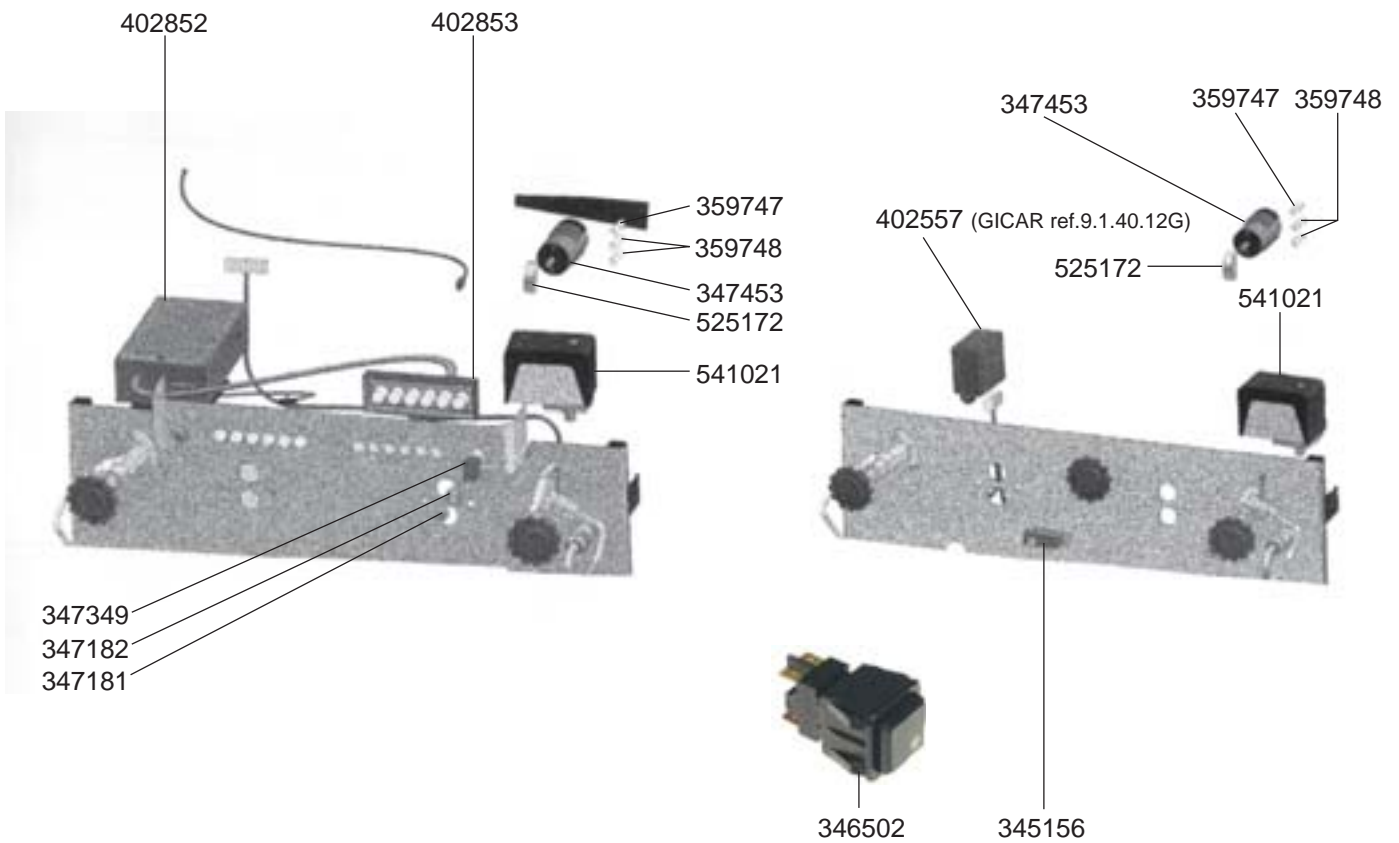

VALVES REPLICA/MINIAX/CUBO

VALVES R-EVOLUTION/LOLLO

VIBIEMME – ESPRESSO MACHINES

1
ESPRESSO MACHINES

LEVEL INDICATOR/MANOMETERS/DRIP TRAYS

BOILER VARIOUS

ELECTRICAL COMPONENTS REPLICA

ELECTRICAL COMPONENTS REPLICA