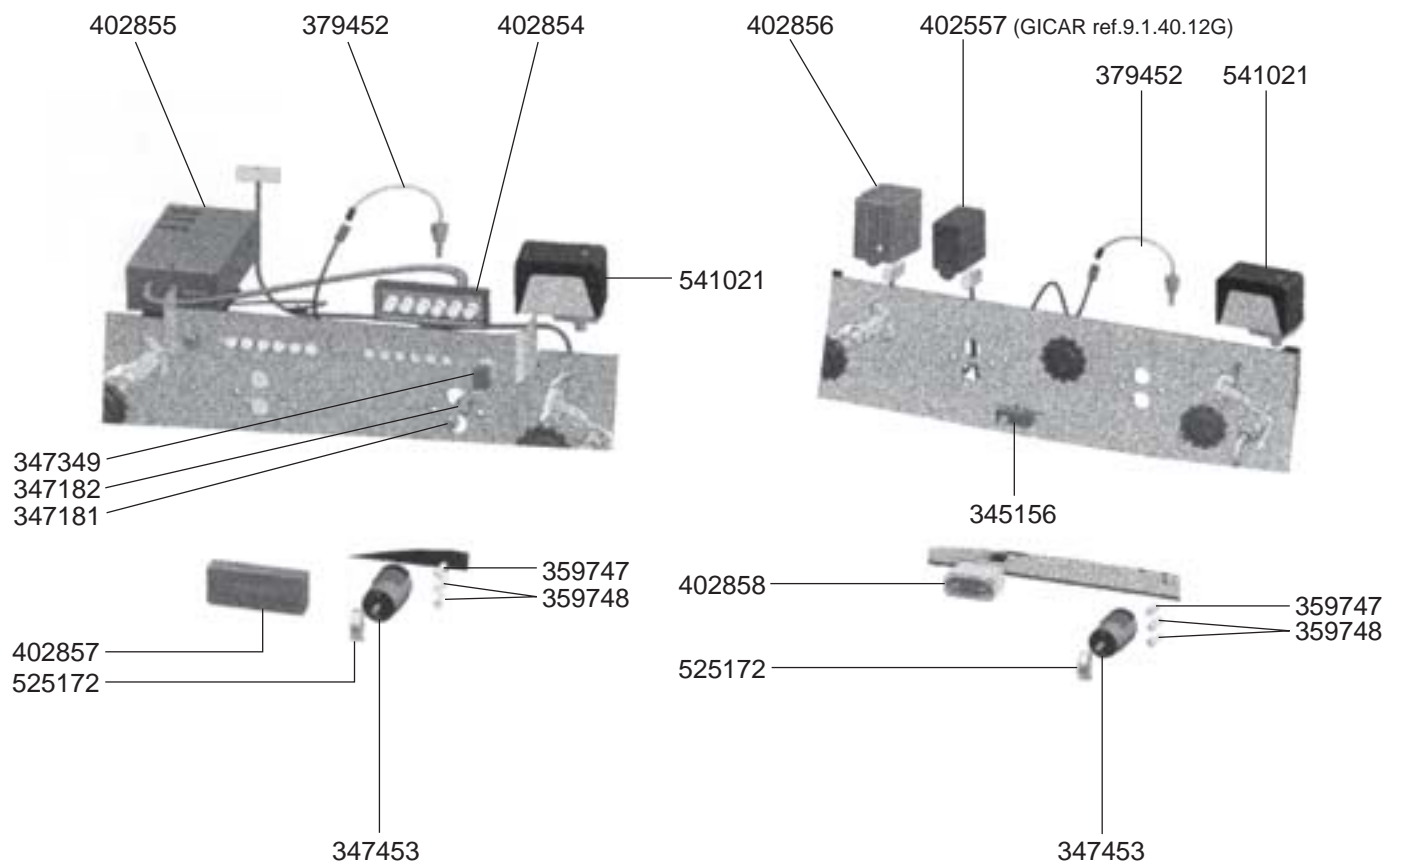

VALVES REPLICA/MINIAX/CUBO

VALVES R-EVOLUTION/LOLLO

VIBIEMME – ESPRESSO MACHINES

1
ESPRESSO MACHINES

LEVEL INDICATOR/MANOMETERS/DRIP TRAYS

BOILER VARIOUS

ELECTRICAL COMPONENTS REPLICA

ELECTRICAL COMPONENTS REPLICA