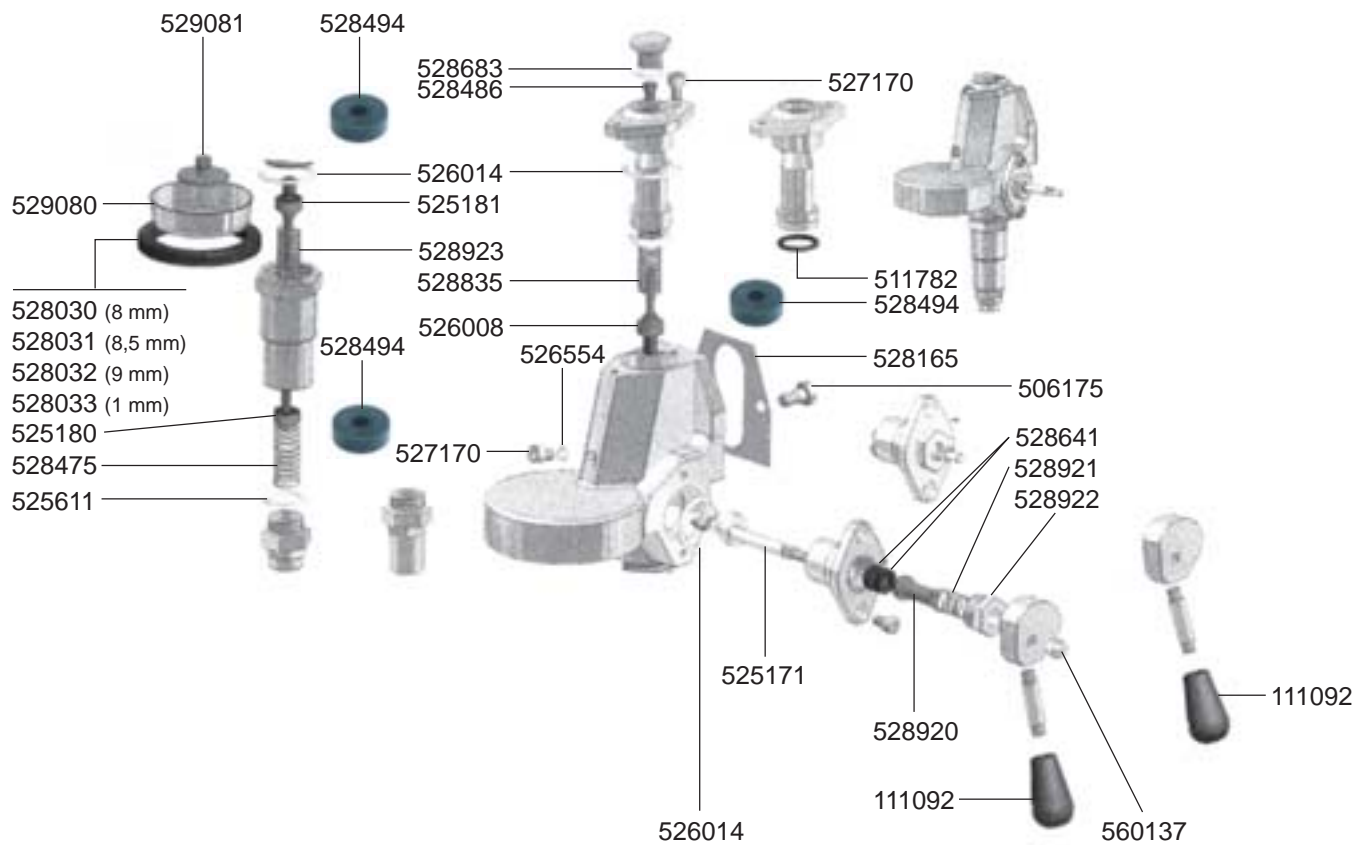

MANUAL GROUP