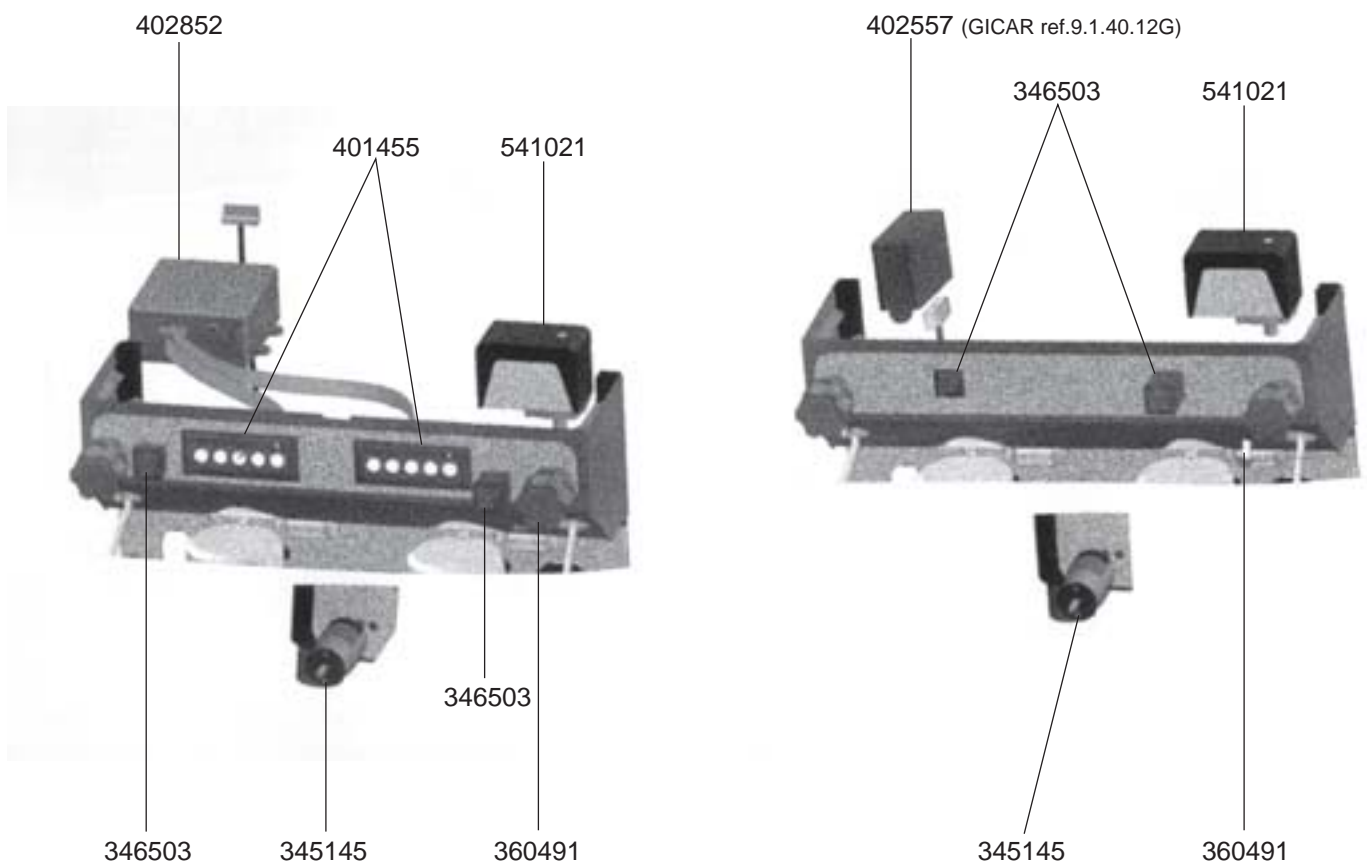

ELECTRICAL COMPONENTS MINIMAX