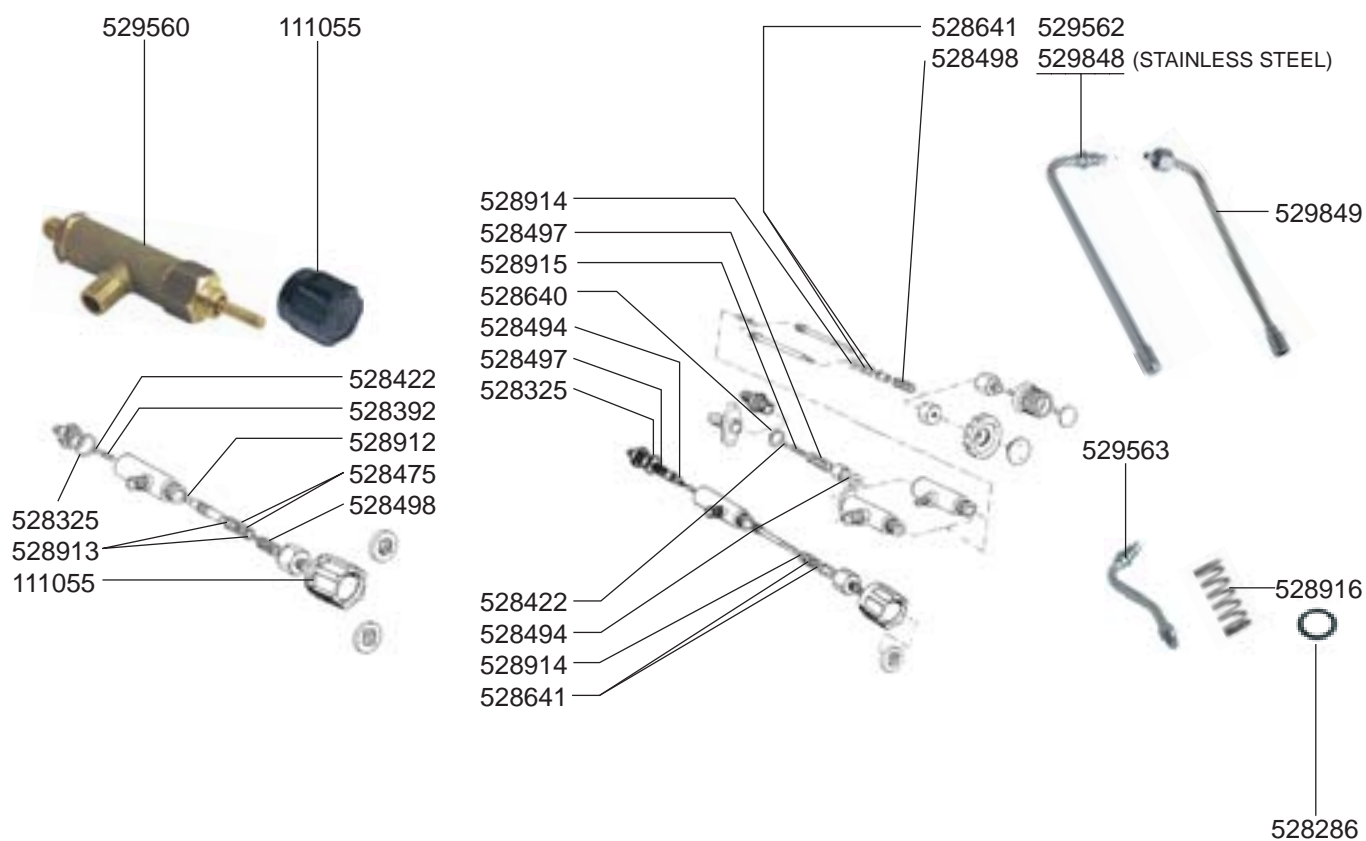

VALVES REPLICA/MINIAX/CUBO

VALVES R-EVOLUTION/LOLLO

VIBIEMME – ESPRESSO MACHINES

1
ESPRESSO MACHINES

LEVEL INDICATOR/MANOMETERS/DRIP TRAYS

BOILER VARIOUS

ELECTRICAL COMPONENTS REPLICA

ELECTRICAL COMPONENTS REPLICA