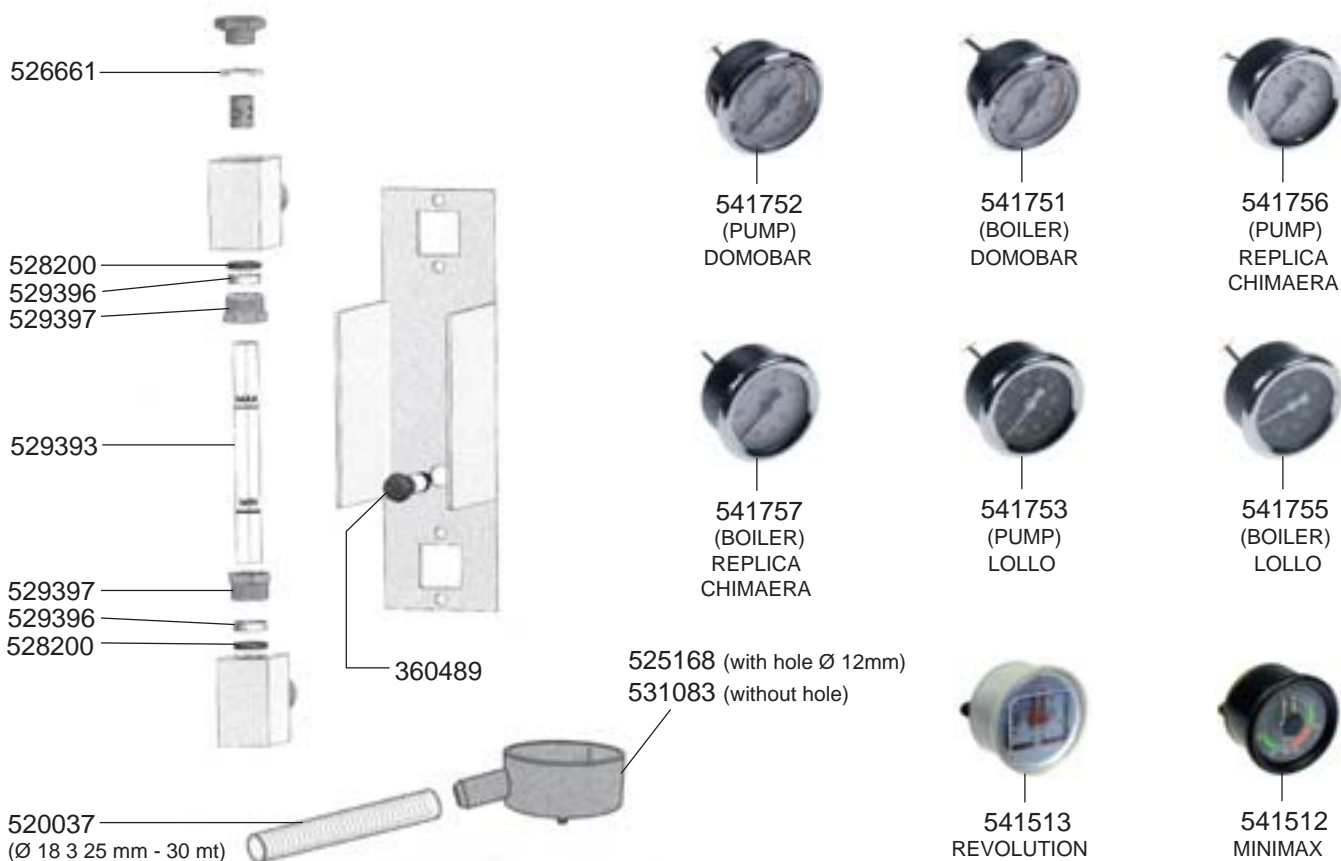

VALVES REPLICA/MINIAX/CUBO

VALVES R-EVOLUTION/LOLLO

VIBIEMME – ESPRESSO MACHINES

1
ESPRESSO MACHINES

LEVEL INDICATOR/MANOMETERS/DRIP TRAYS

BOILER VARIOUS

ELECTRICAL COMPONENTS REPLICA

ELECTRICAL COMPONENTS REPLICA