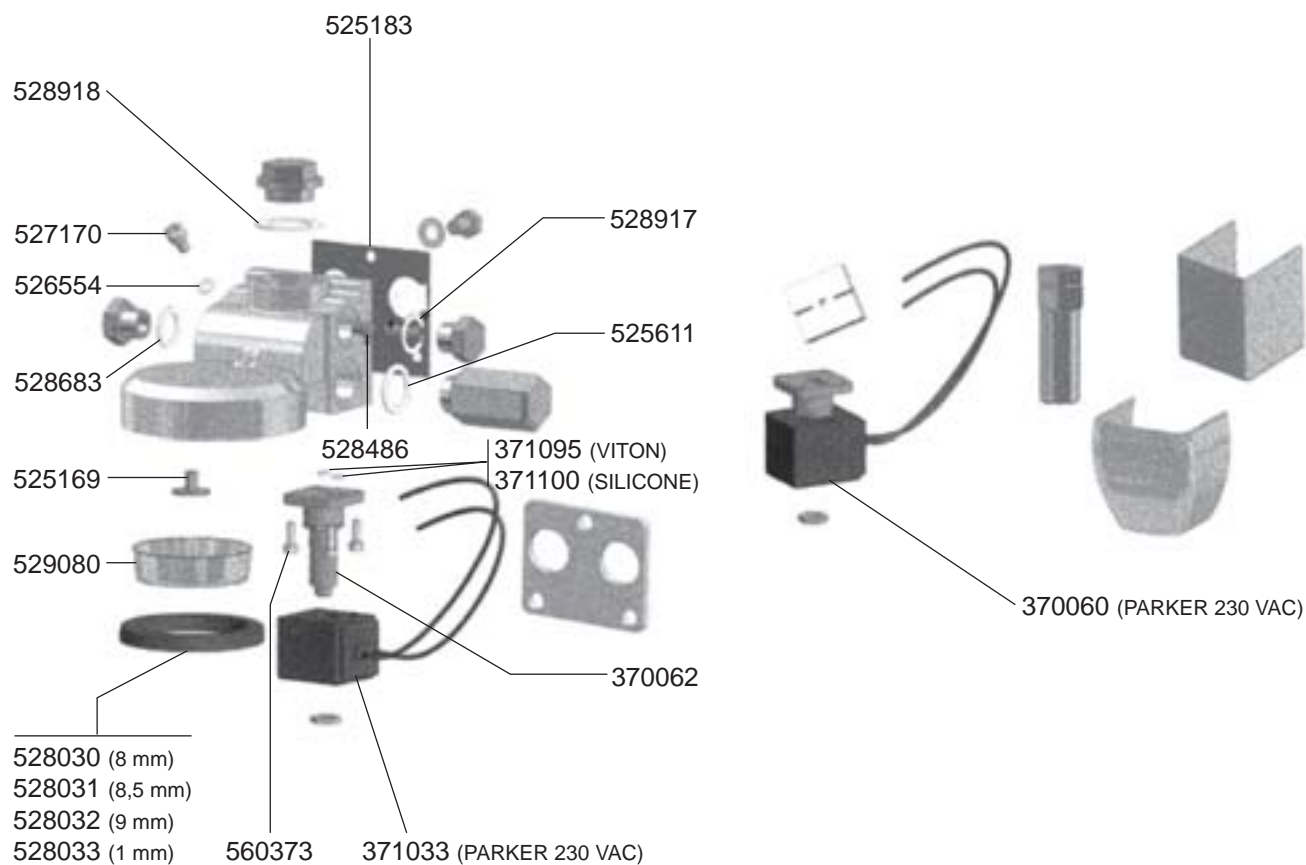

SOLENOID GROUP