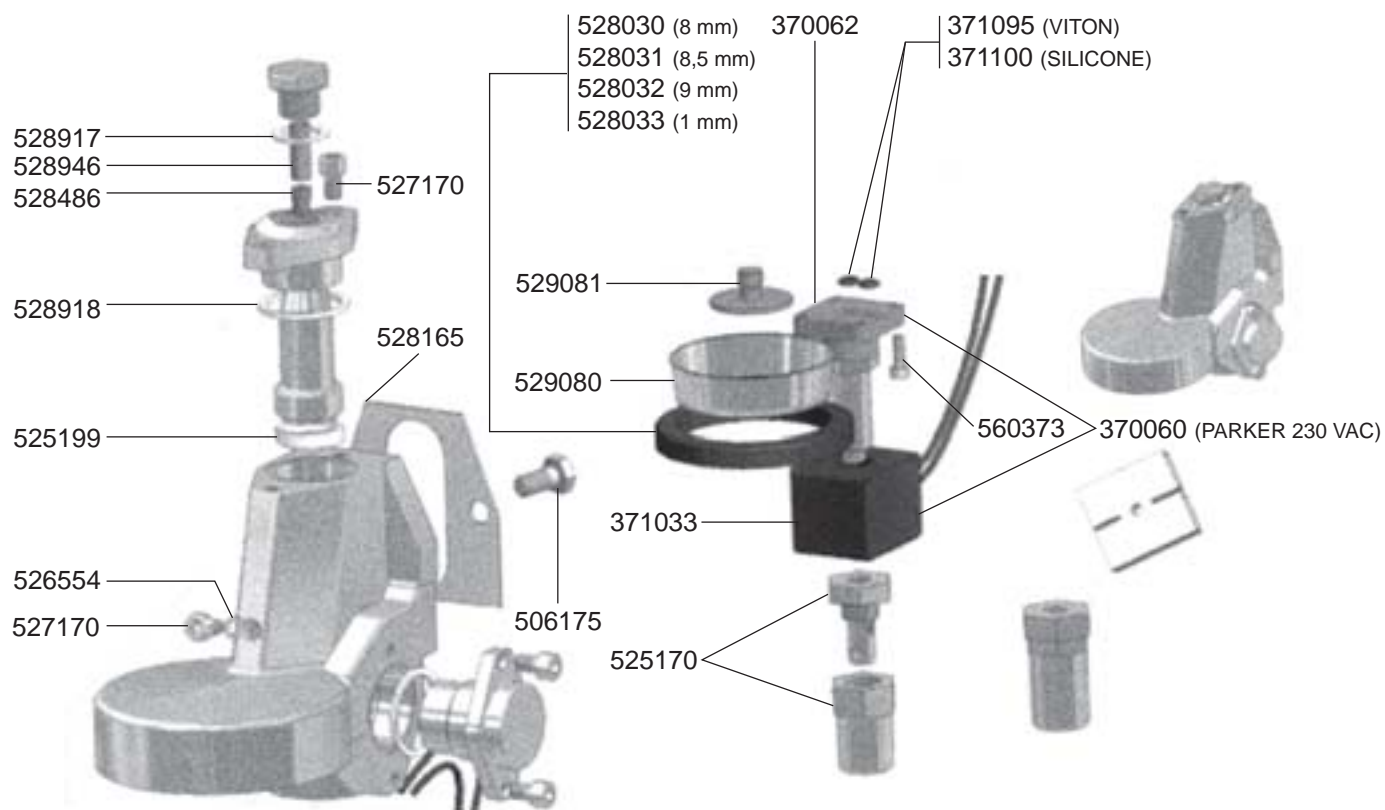

SOLENOID GROUP