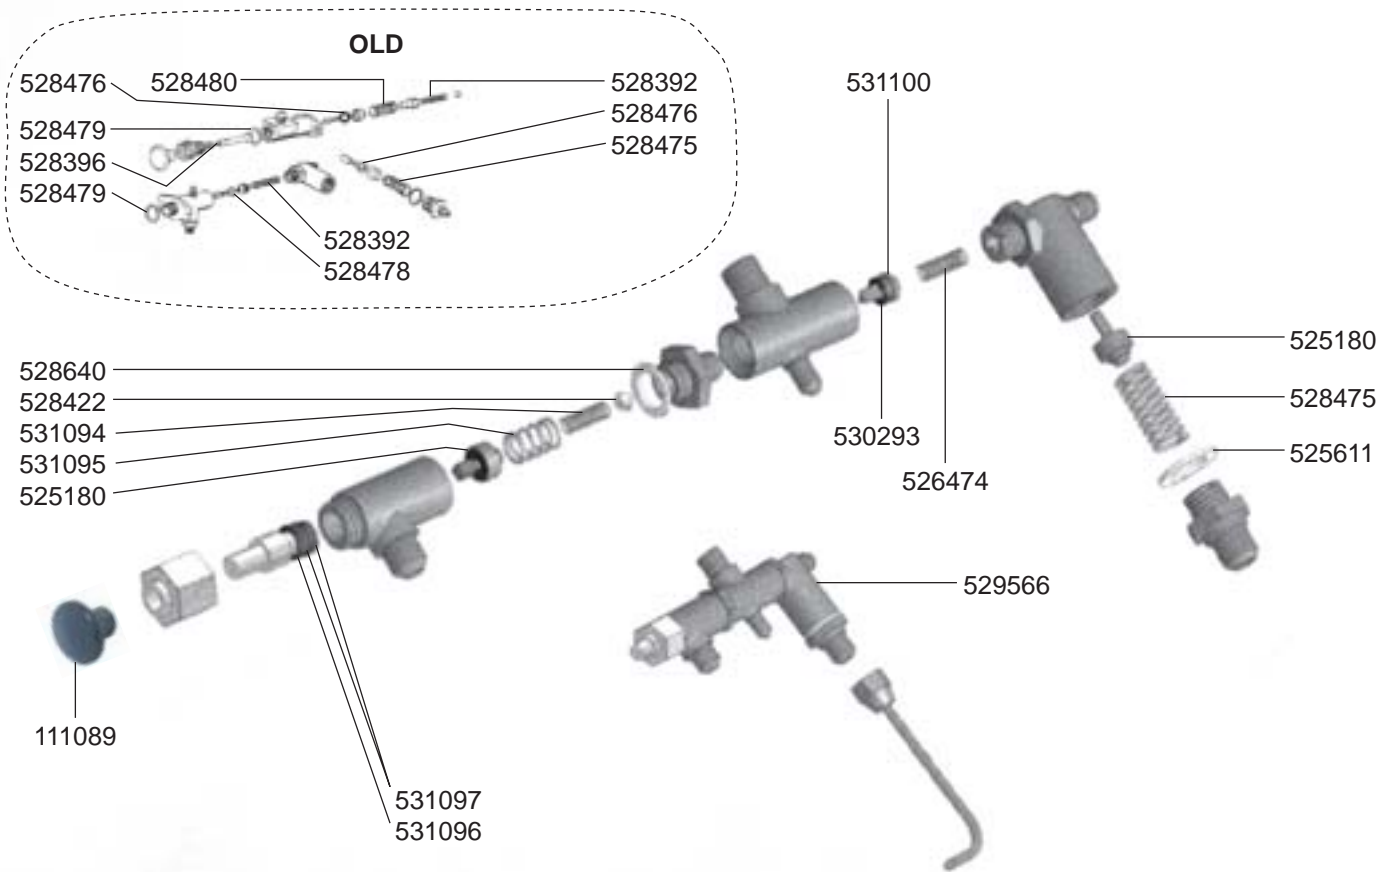

VALVES REPLICA/MINIAX/CUBO

VALVES R-EVOLUTION/LOLLO

VIBIEMME – ESPRESSO MACHINES

1
ESPRESSO MACHINES

LEVEL INDICATOR/MANOMETERS/DRIP TRAYS

BOILER VARIOUS

ELECTRICAL COMPONENTS REPLICA

ELECTRICAL COMPONENTS REPLICA