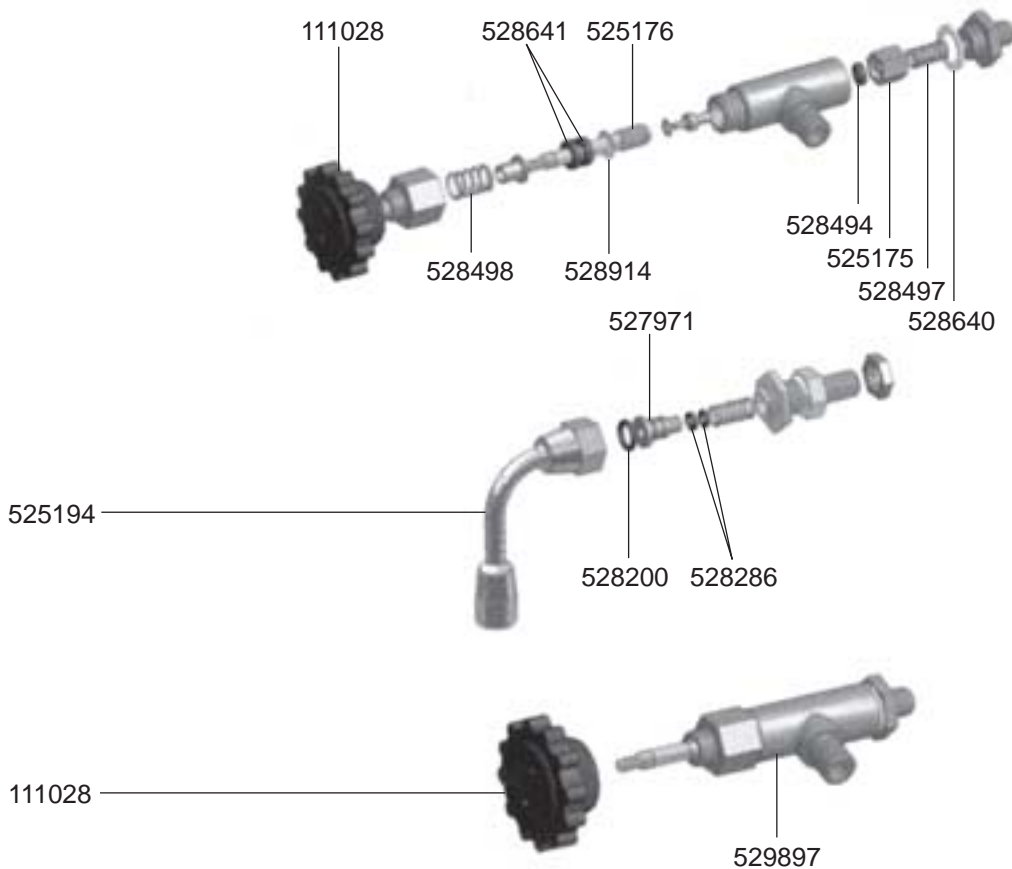

STEAM/WATER TAPS CUBO/REPLICA