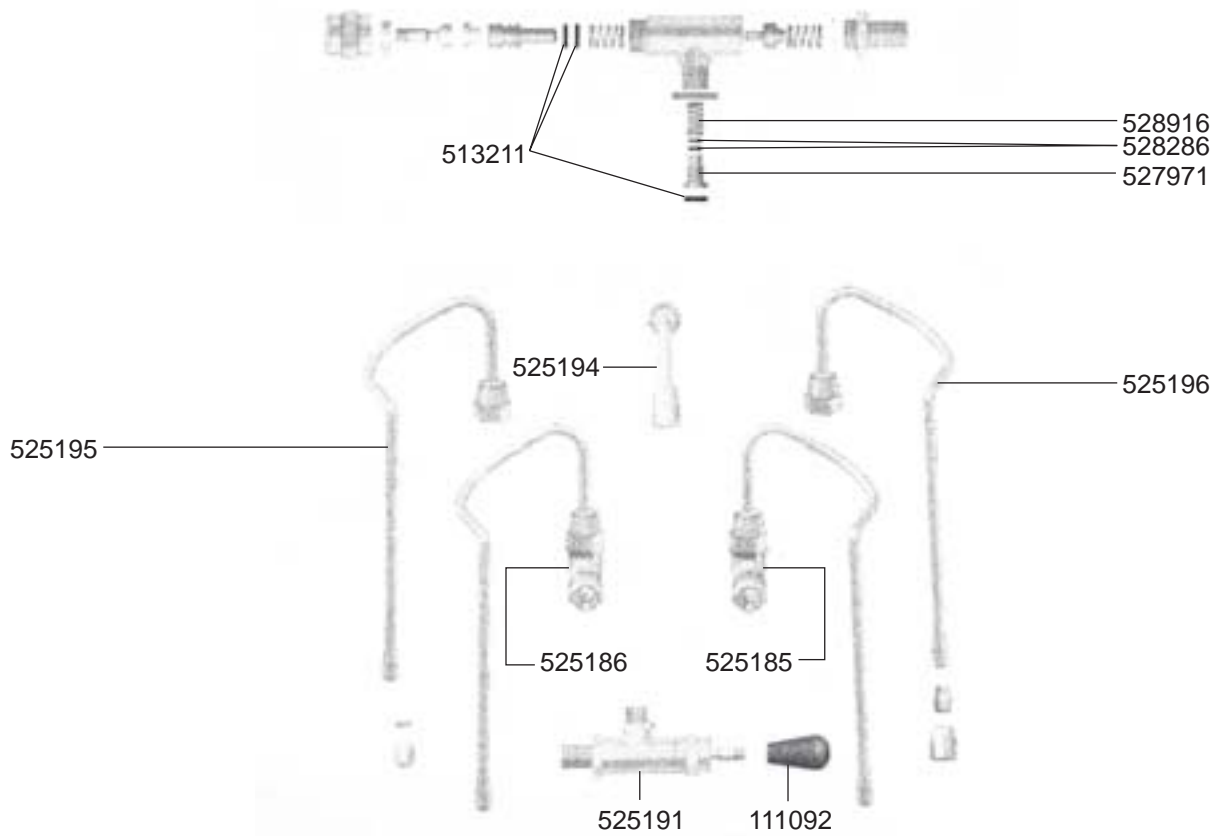

STEAM/WATER TAPS LOLLO