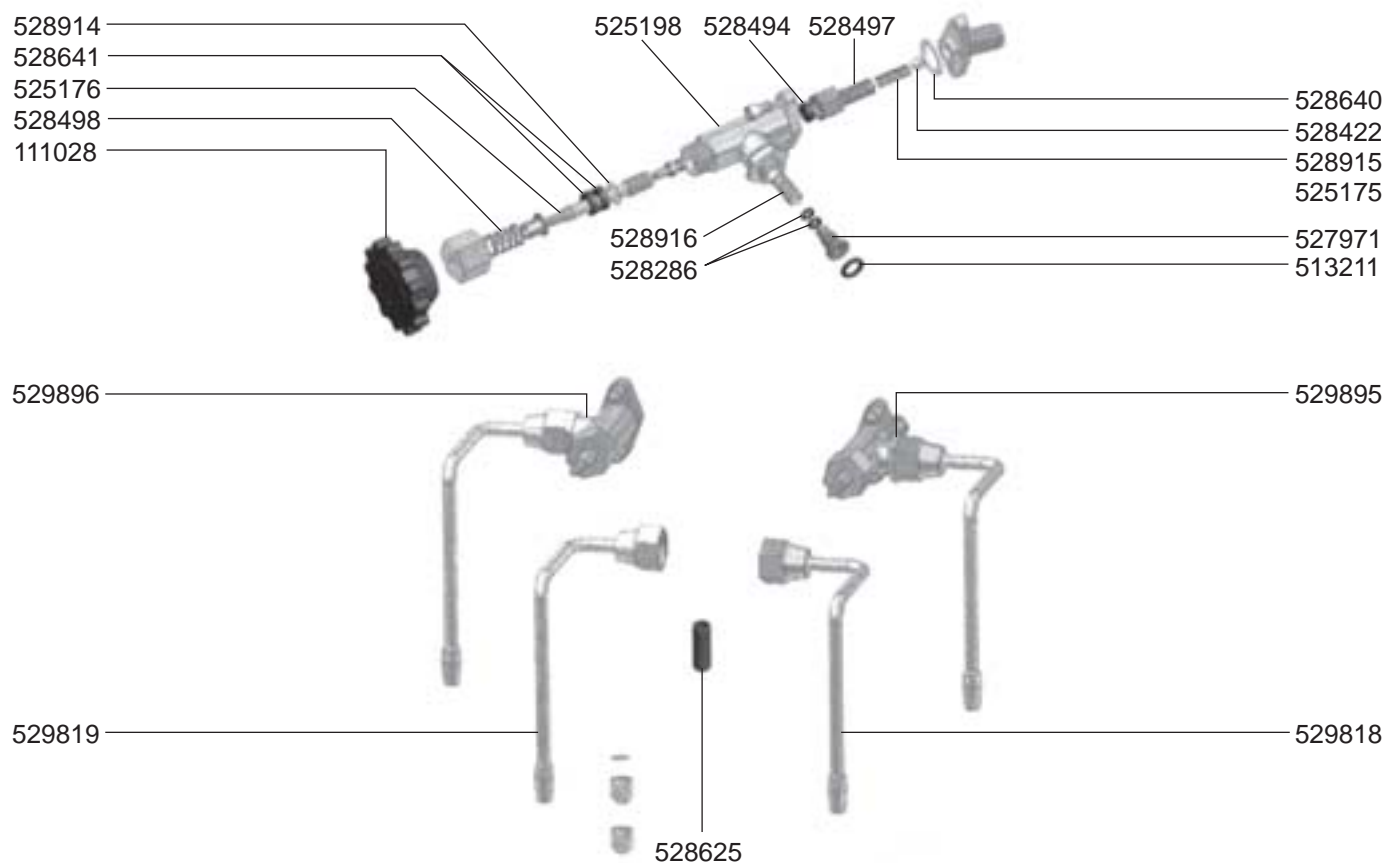

VIBIEMME – ESPRESSO MACHINES

1
ESPRESSO MACHINES

STEAM/WATER TAPS REPLIC/CHIMAERA/CUBO