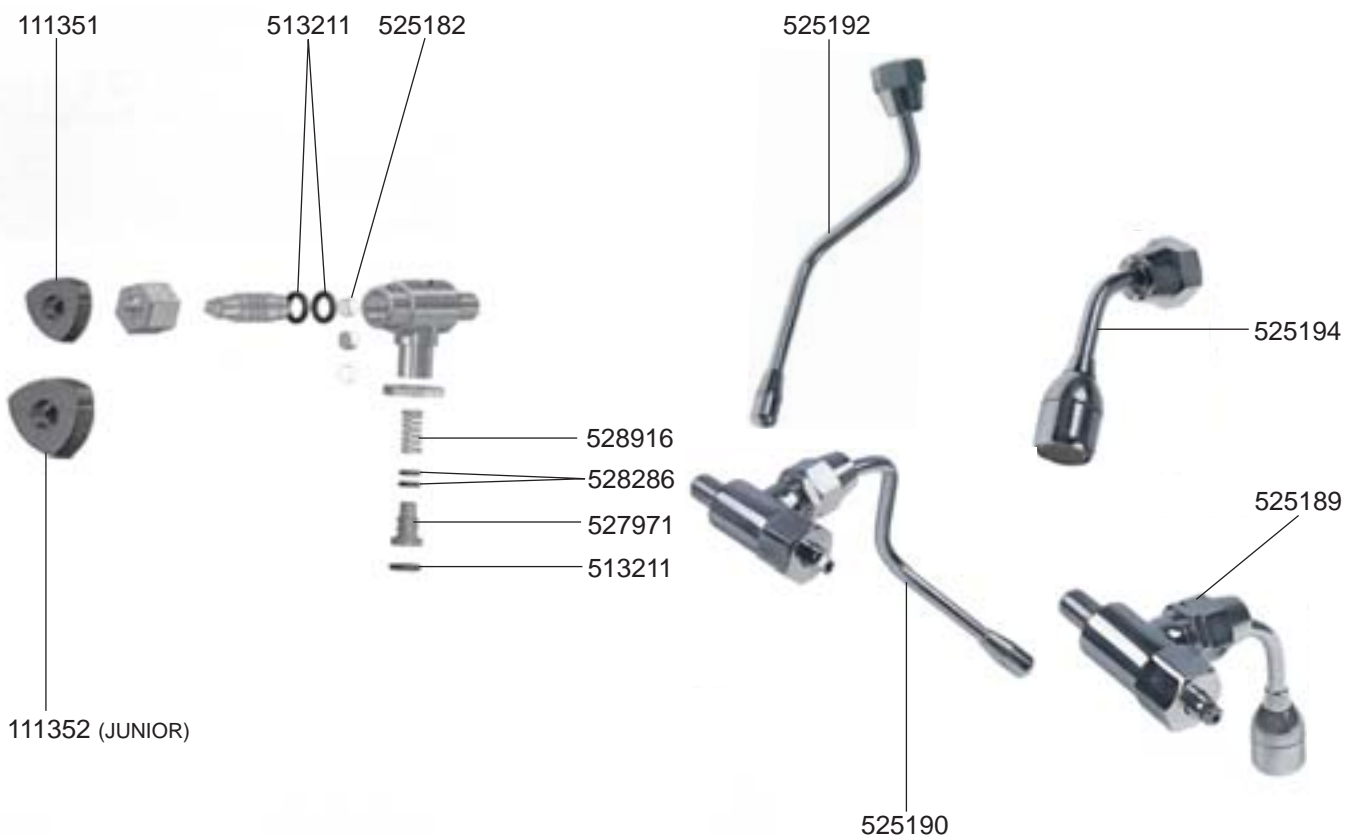

STEAM/WATER TAPS DOMOBAR