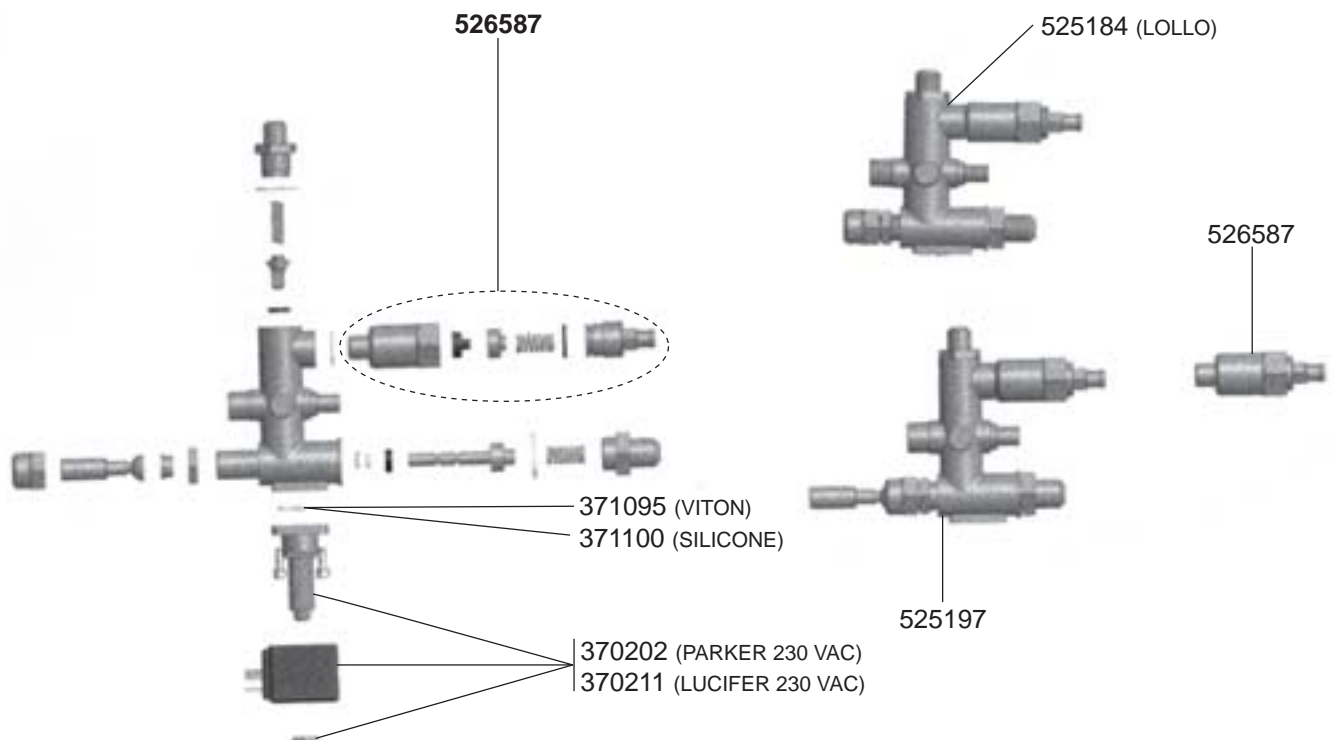

VALVES REPLICA/MINIAX/CUBO

VALVES R-EVOLUTION/LOLLO

VIBIEMME – ESPRESSO MACHINES

1
ESPRESSO MACHINES

LEVEL INDICATOR/MANOMETERS/DRIP TRAYS

BOILER VARIOUS

ELECTRICAL COMPONENTS REPLICA

ELECTRICAL COMPONENTS REPLICA