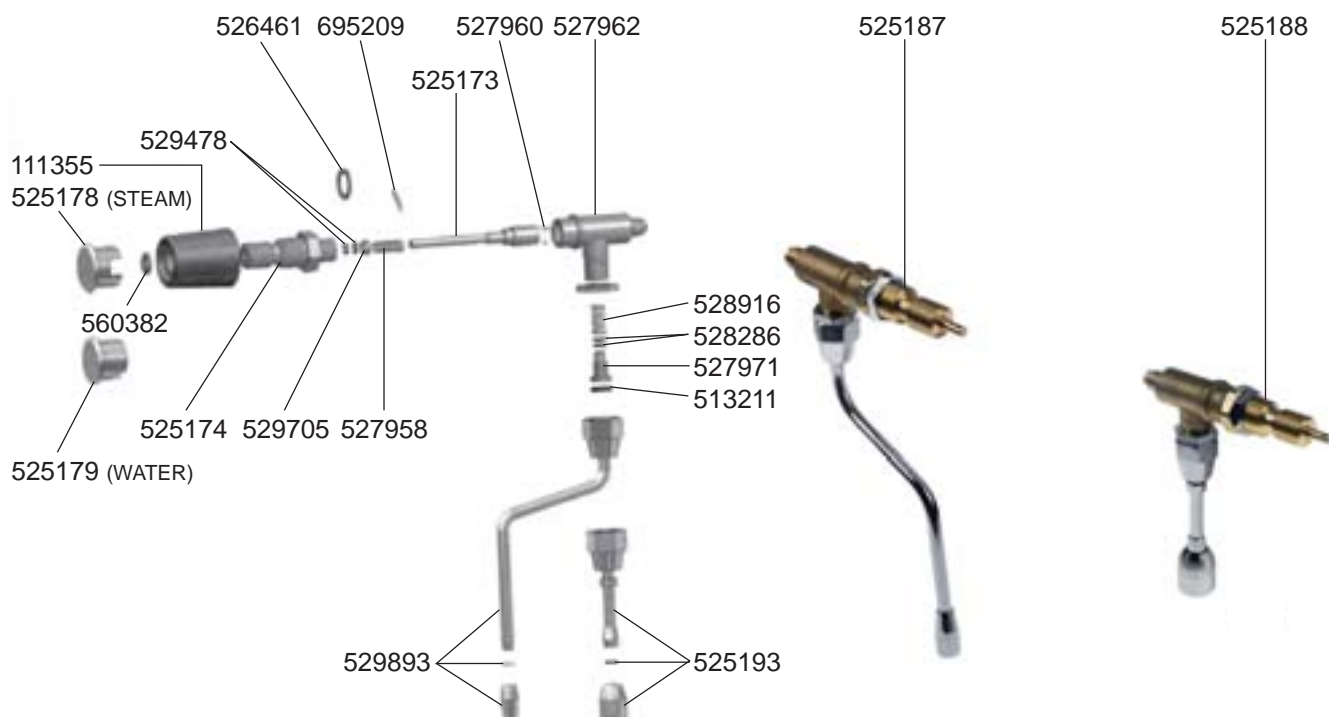

STEAM/WATER TAPS R-EVOLUTION/MINIMAX