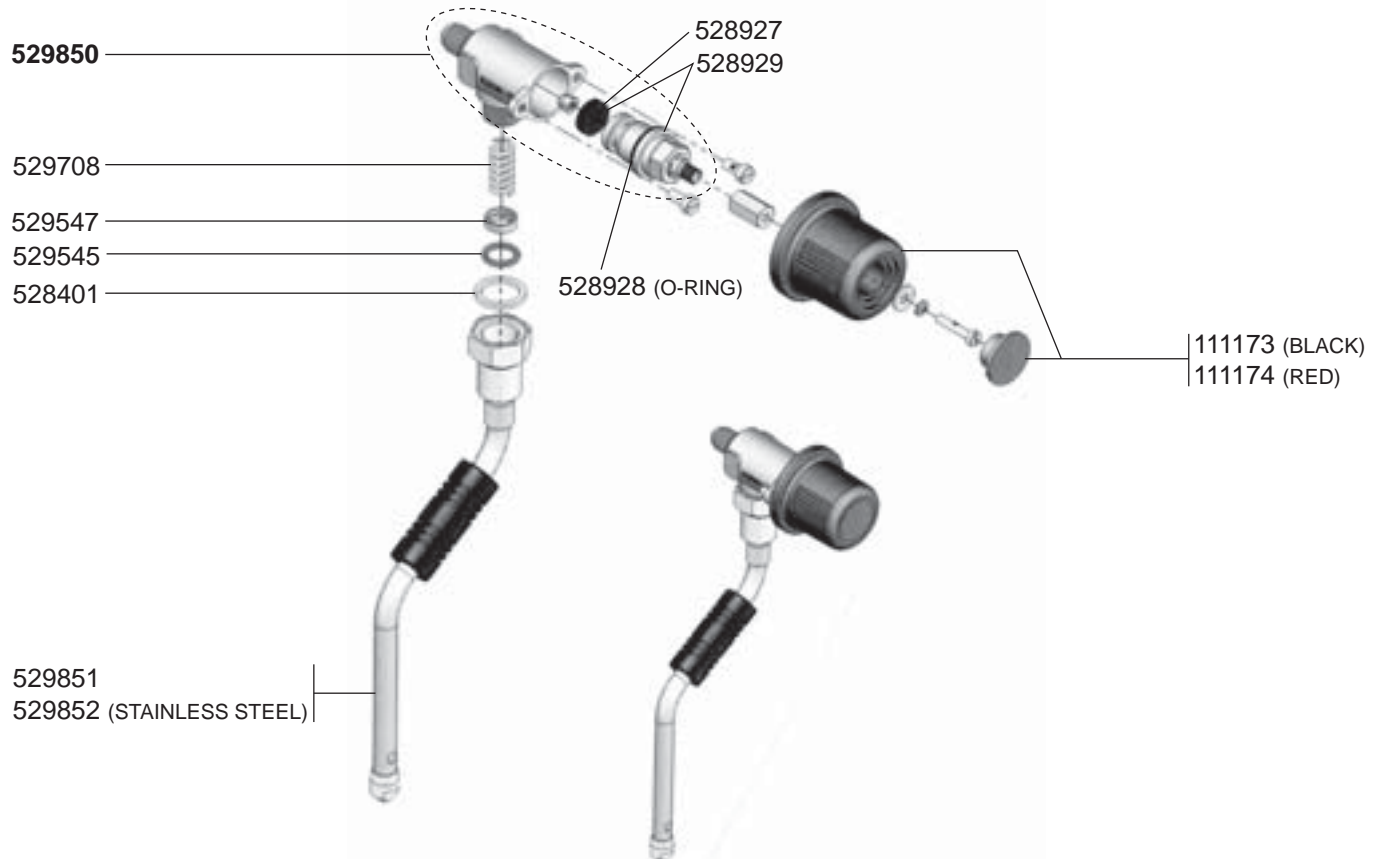

529023

802025
(Ø 53/57 mm)

802104
(Ø 49/53 mm)

802020
(STAINLESS STEEL)

802103
(PLASTIC)

529063

529001

529003

529004

529007

527633

527634

529894

529161
(ADJUSTABLE)

STEAM/WATER TAPS

STEAM/WATER TAPS

INLET TAP/EXPANSION-NON RETURN VALVE

VFA EXPRES – ESPRESSO MACHINES

1
ESPRESSO MACHINES

LEVEL INDICATOR/MANOMETER/DRIP TRAYS

BOILER VARIOUS

ELECTRICAL COMPONENTS

401724

358676