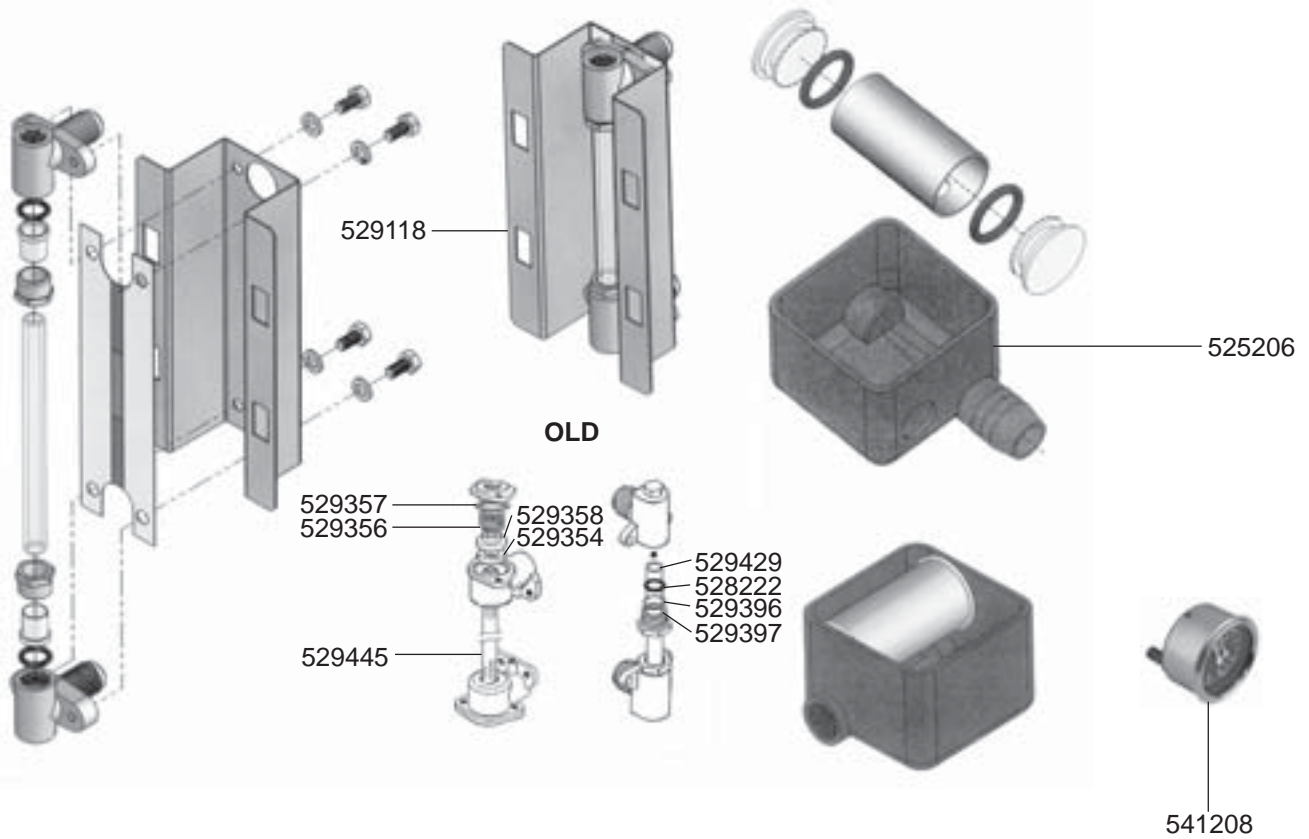

529004

529007

527633

527634

529894

529161
(ADJUSTABLE)

STEAM/WATER TAPS

STEAM/WATER TAPS

INLET TAP/EXPANSION-NON RETURN VALVE

VFA EXPRES – ESPRESSO MACHINES

1
ESPRESSO MACHINES

LEVEL INDICATOR/MANOMETER/DRIP TRAYS

BOILER VARIOUS

ELECTRICAL COMPONENTS

401724

358676