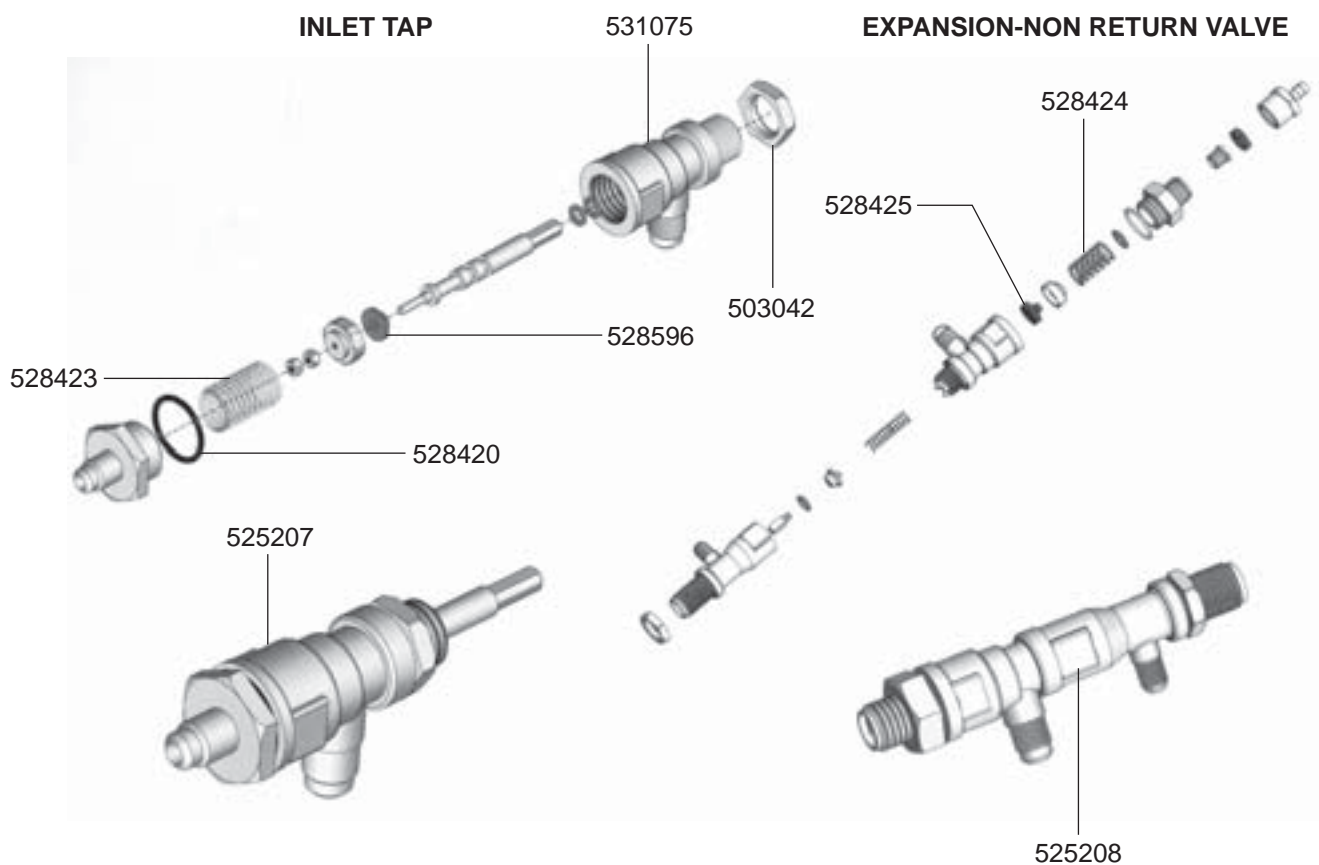

529023

802025
(Ø 53/57 mm)

802104
(Ø 49/53 mm)

802020
(STAINLESS STEEL)

802103
(PLASTIC)

529063

529001

529003

529004

529007

527633

527634

529894

529161
(ADJUSTABLE)

STEAM/WATER TAPS

STEAM/WATER TAPS

INLET TAP/EXPANSION-NON RETURN VALVE

VFA EXPRES – ESPRESSO MACHINES

1
ESPRESSO MACHINES

LEVEL INDICATOR/MANOMETER/DRIP TRAYS

BOILER VARIOUS

ELECTRICAL COMPONENTS

401724

358676