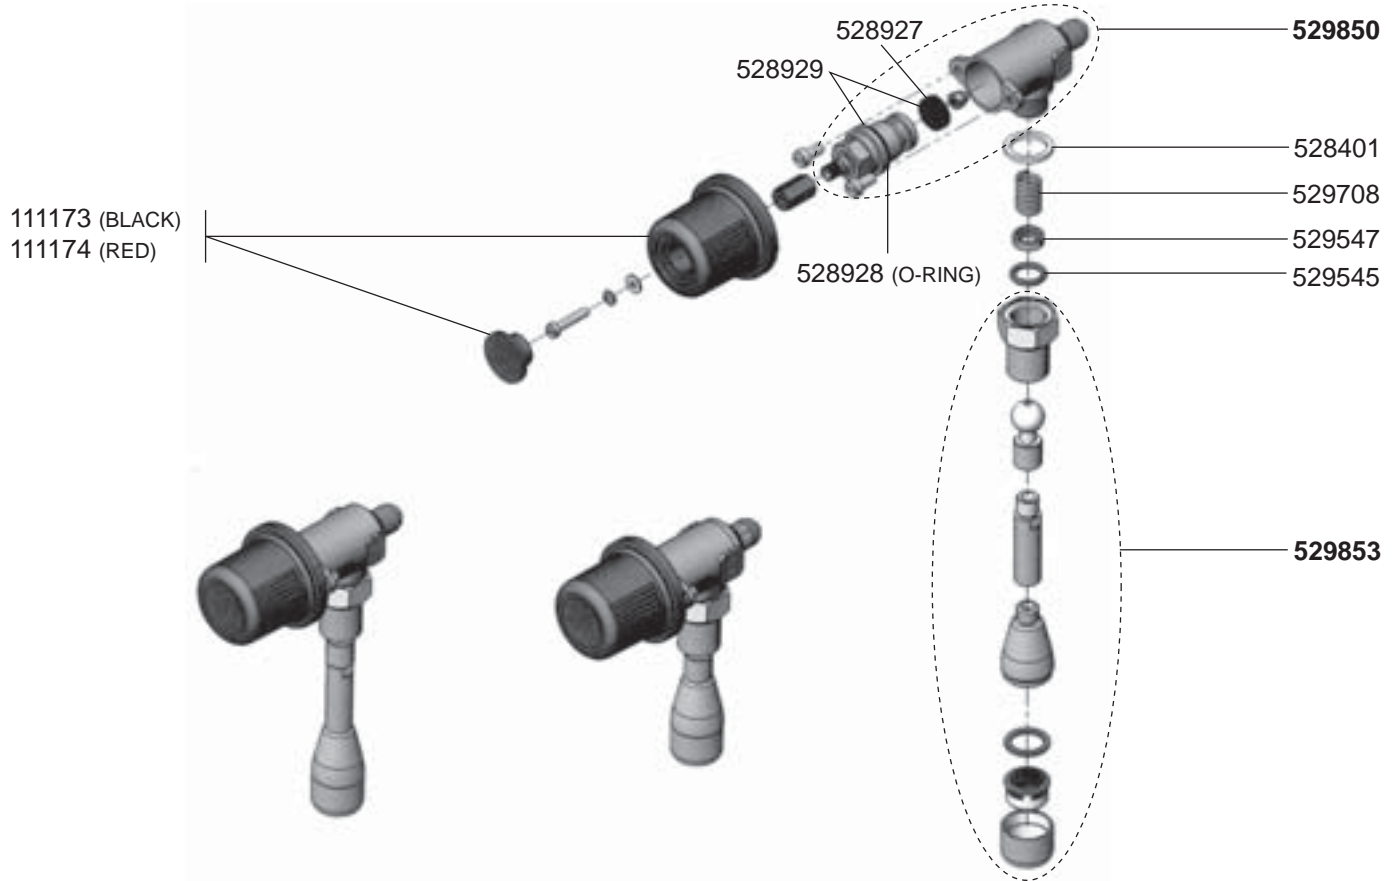

529023

802025
(Ø 53/57 mm)

802104
(Ø 49/53 mm)

802020
(STAINLESS STEEL)

802103
(PLASTIC)

529063

529001

529003

529004

529007

527633

527634

529894

529161
(ADJUSTABLE)

STEAM/WATER TAPS

STEAM/WATER TAPS

INLET TAP/EXPANSION-NON RETURN VALVE

VFA EXPRES – ESPRESSO MACHINES

1
ESPRESSO MACHINES

LEVEL INDICATOR/MANOMETER/DRIP TRAYS

BOILER VARIOUS

ELECTRICAL COMPONENTS

401724

358676