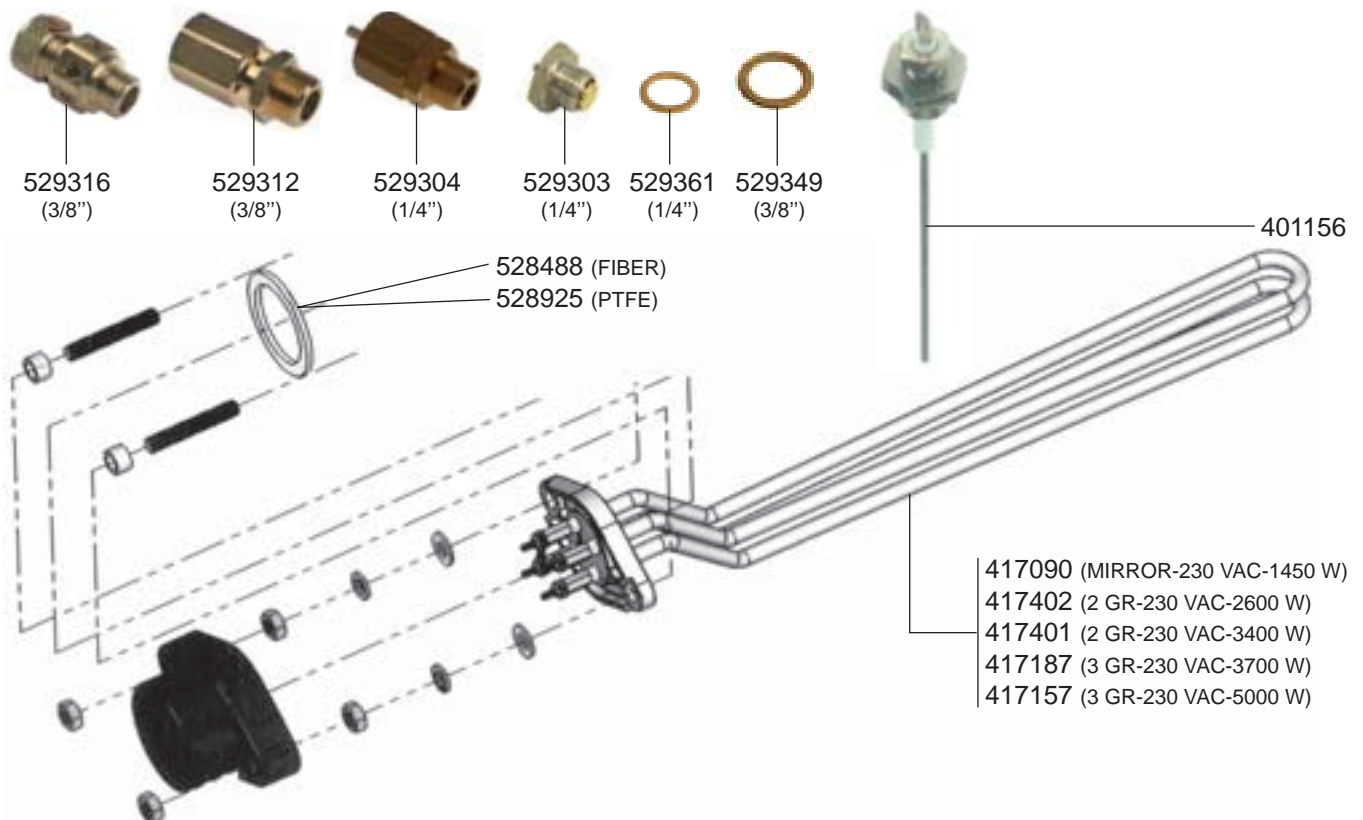

529023

802025
(Ø 53/57 mm)

802104
(Ø 49/53 mm)

802020
(STAINLESS STEEL)

802103
(PLASTIC)

529063

529001

529003

529004

529007

527633

527634

529894

529161
(ADJUSTABLE)

STEAM/WATER TAPS

STEAM/WATER TAPS

INLET TAP/EXPANSION-NON RETURN VALVE

VFA EXPRES – ESPRESSO MACHINES

1
ESPRESSO MACHINES

LEVEL INDICATOR/MANOMETER/DRIP TRAYS

BOILER VARIOUS

ELECTRICAL COMPONENTS

401724

358676