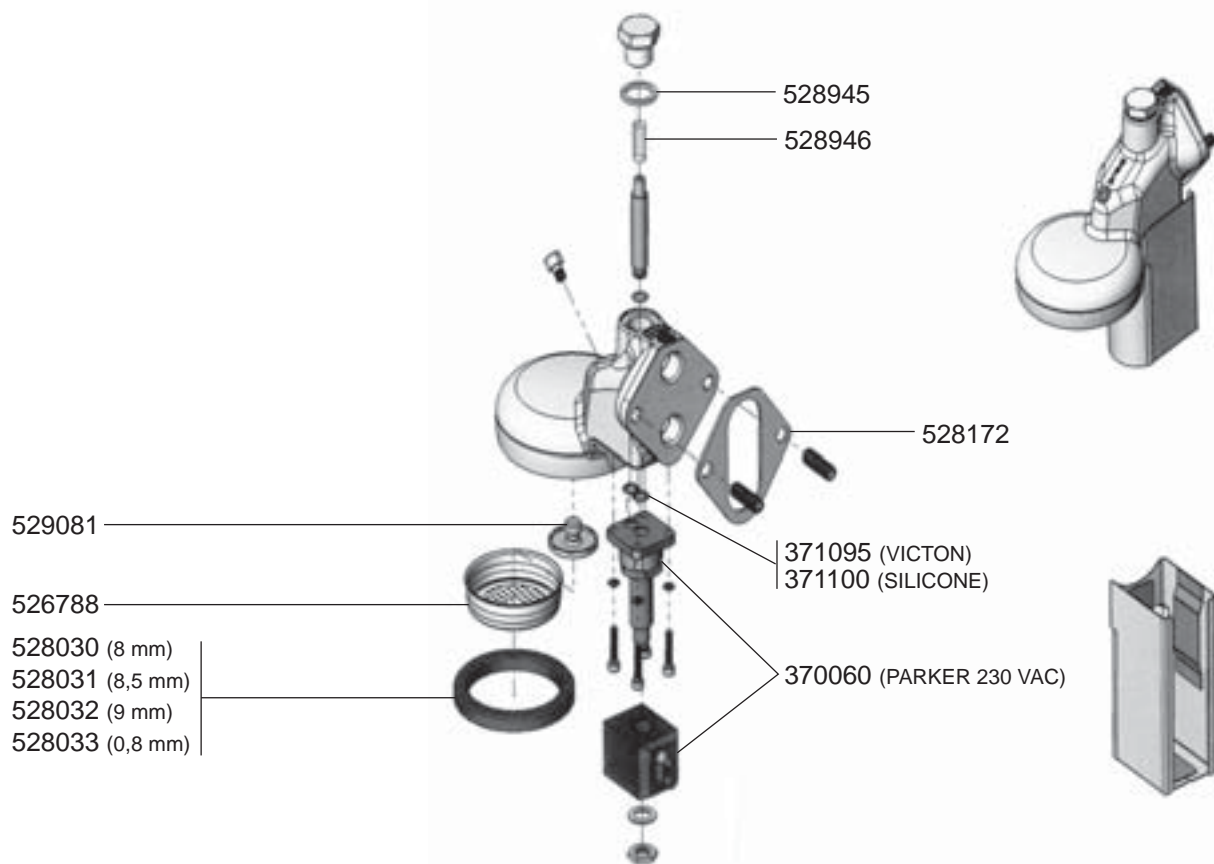

SOLENOID GROUP