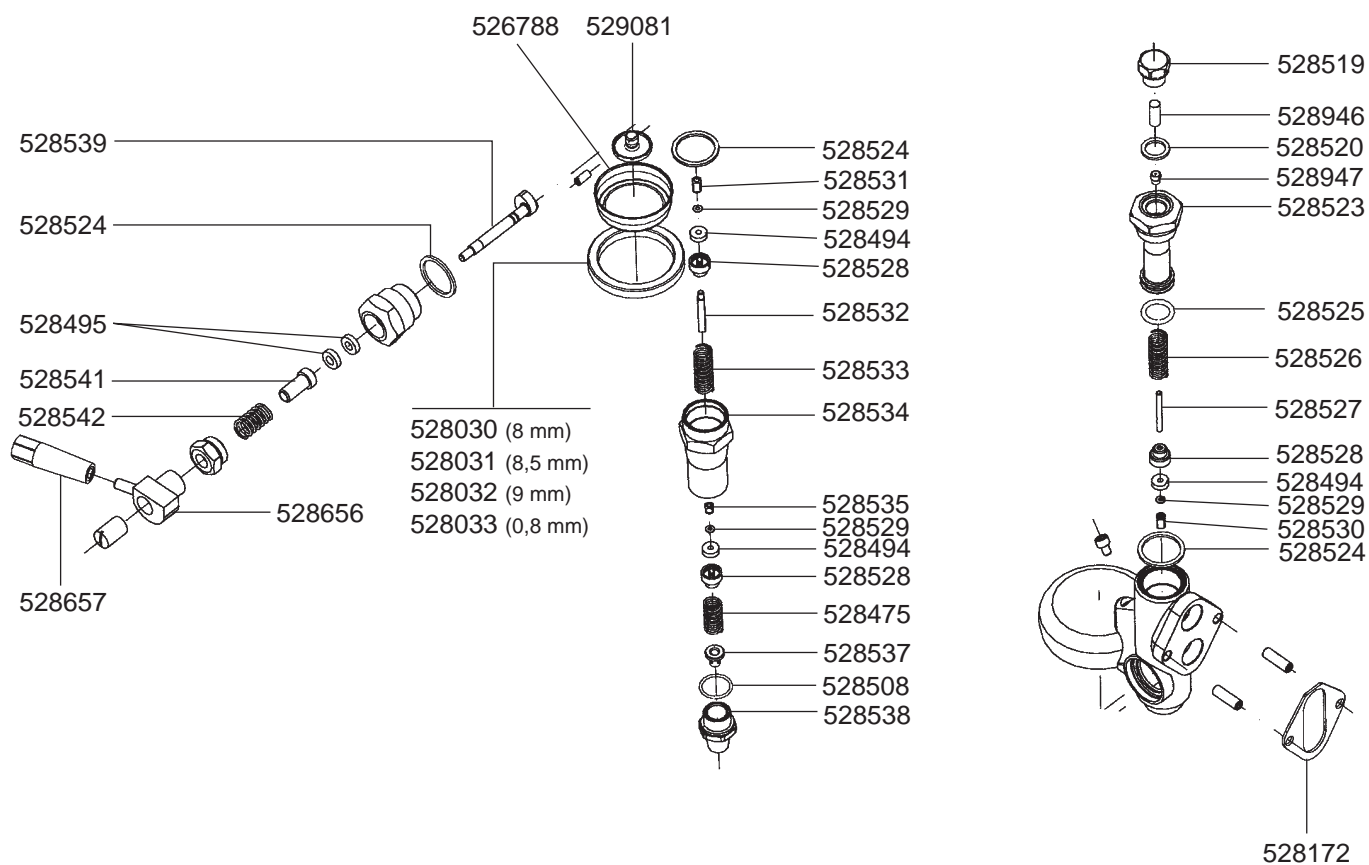

MANUAL GROUP