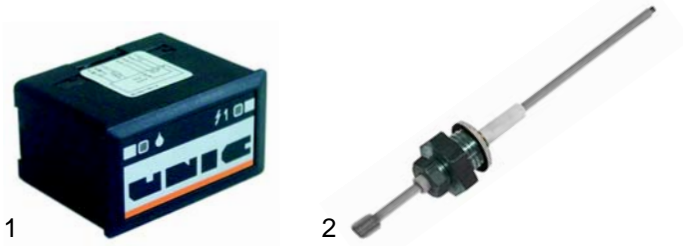

Level controller

Item	Order	Description
1	400558	Level controller
2	400020	Level controller, 150mm