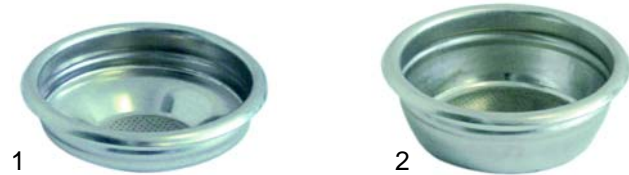

Filters

Item	Order	Description
1	529210	Filter, 1 cup
2	529211	Filter, 2 cups