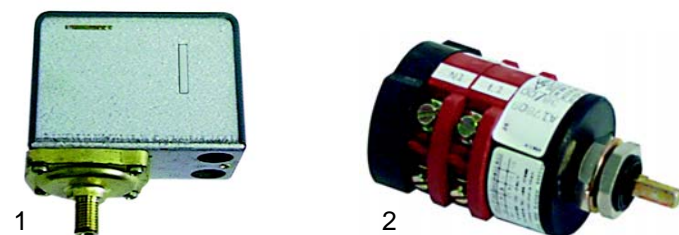

Pressure switches, switches

Item	Order	Description
1	541021	Pressure switch, 3 poles
2	346127	Switches