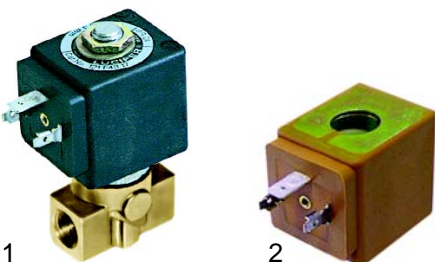

Solenoid valves

Lucifer

Item	Order	Description
1	370088	cpl., 1/4", 2 Wege, 230V AC
2	371031	Magnetic coil, 230V AC
2	371032	Magnetic coil, 24V AC