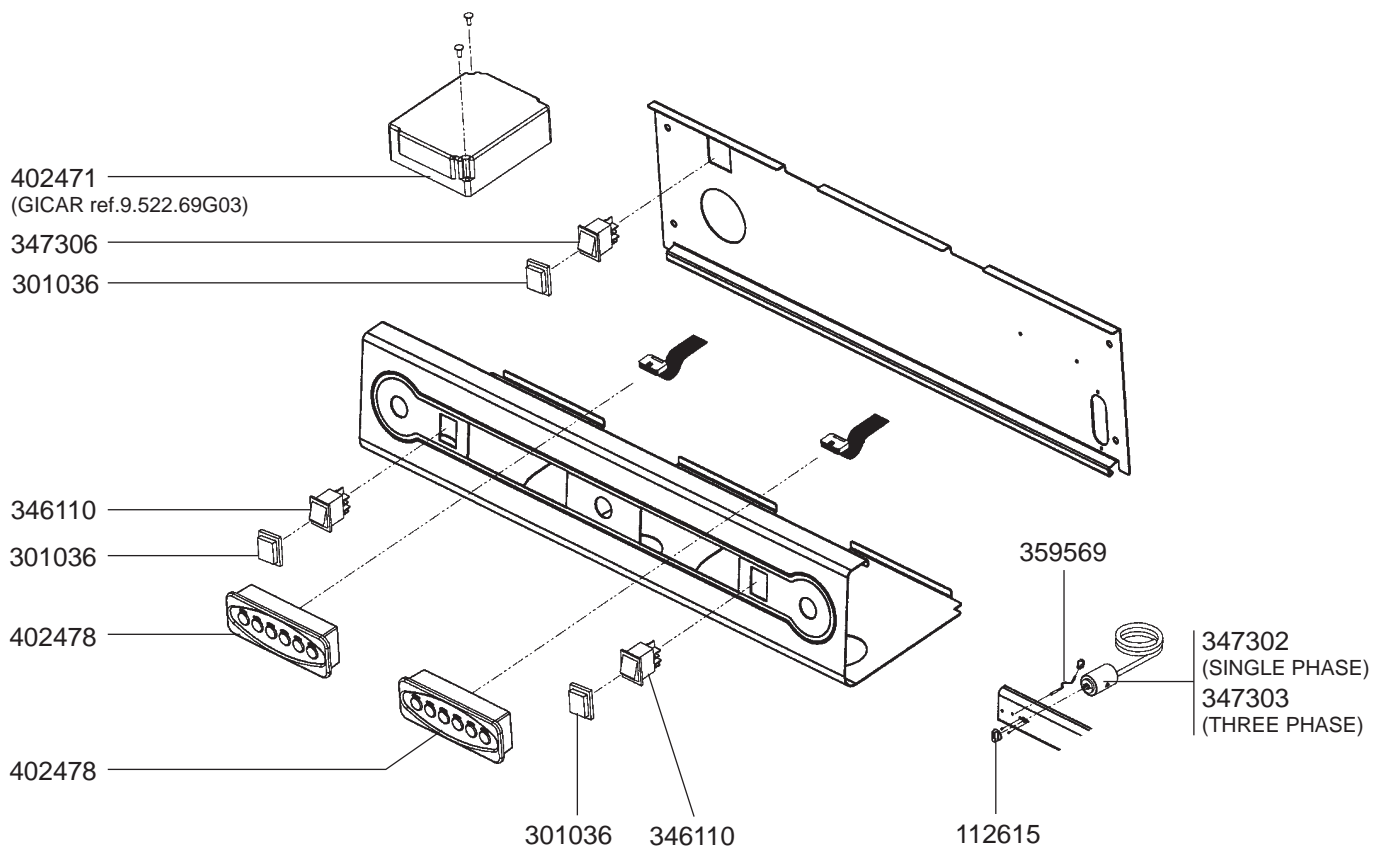

ELECTRICAL COMPONENTS PISA