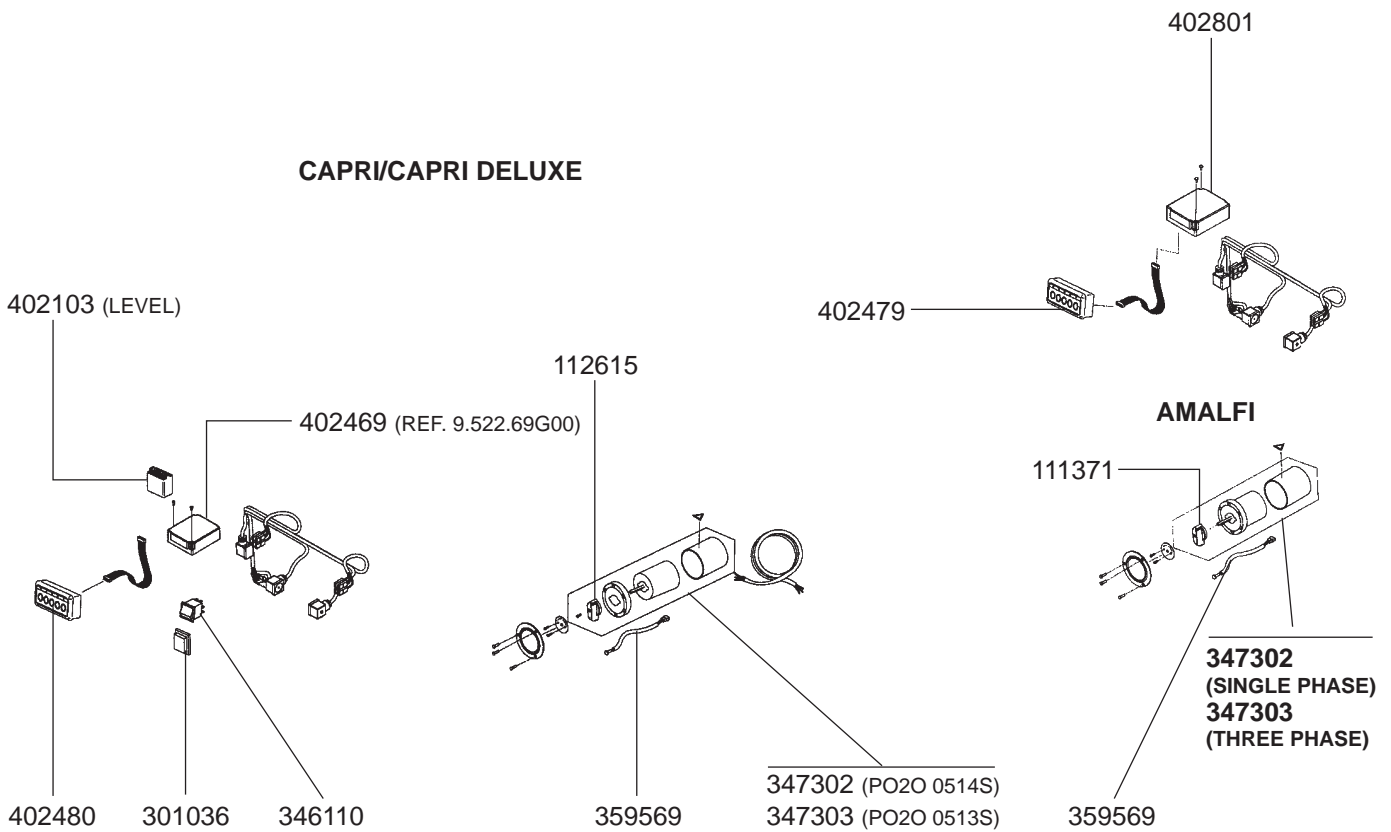

ELECTRICAL COMPONENTS CAPRI/CAPRI DELUXE/AMALFI

CAPRI/CAPRI DELUXE