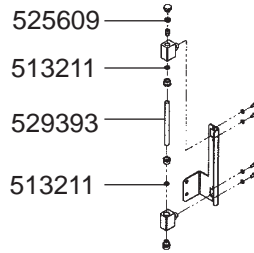

SAN REMO – ESPRESSO MACHINES

1
ESPRESSO MACHINES

LEVEL INDICATOR

VERONA

MILANO

VENEZIA

BOILER/MANOMETERS/DRIP TRAYS VARIOUS