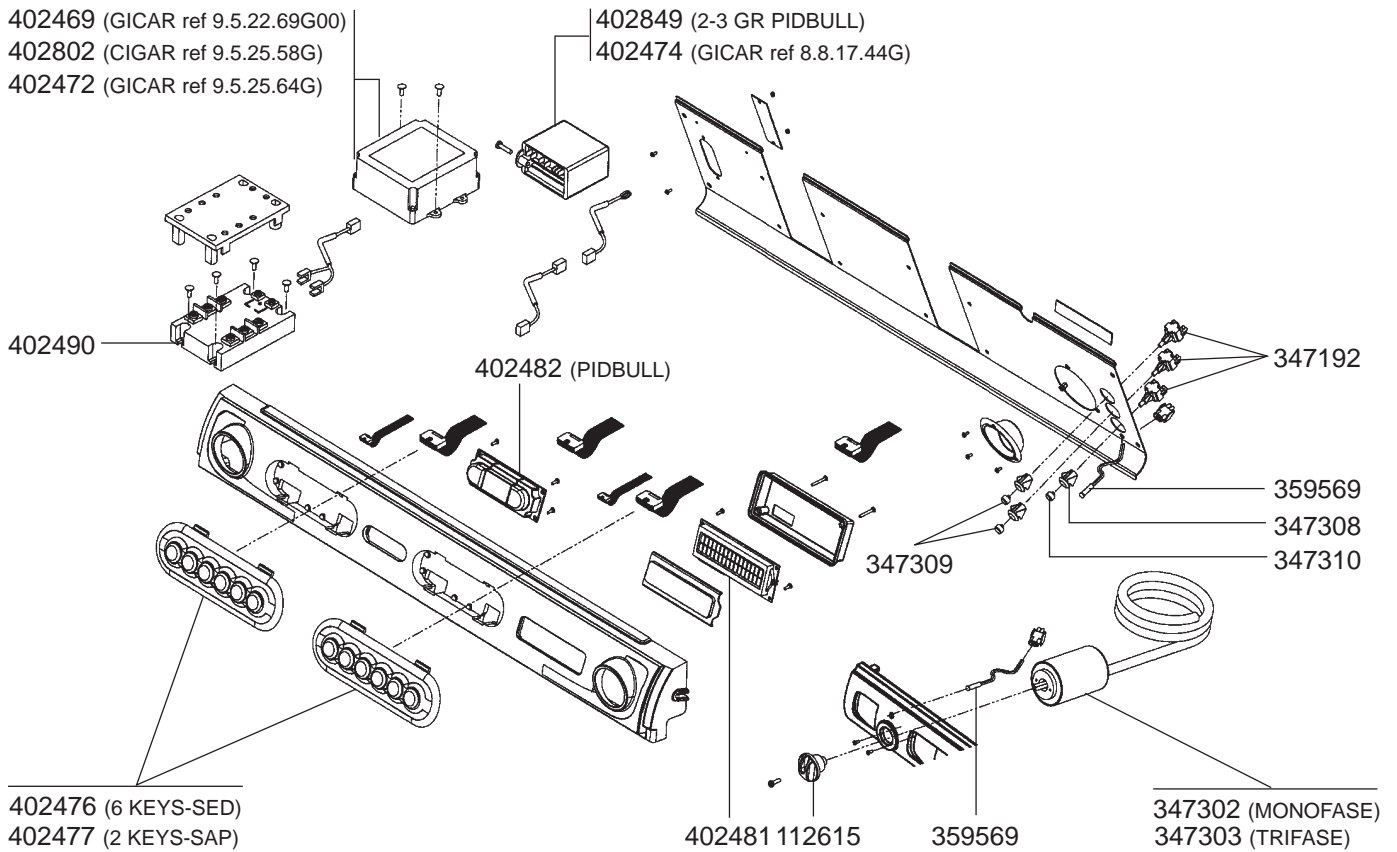

LEVEL INDICATOR

VERONA

MILANO

VENEZIA

BOILER/MANOMETERS/DRIP TRAYS VARIOUS

ELECTRICAL COMPONENTS VERONA

ELECTRICAL COMPONENTS ROMA

ELECTRICAL COMPONENTS MILANO