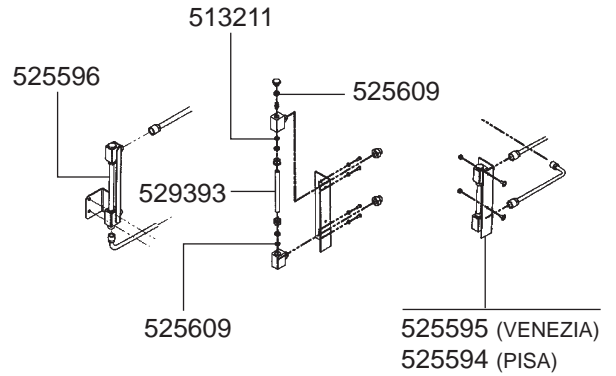

LEVEL INDICATOR

VERONA

MILANO

VENEZIA

BOILER/MANOMETERS/DRIP TRAYS VARIOUS

ELECTRICAL COMPONENTS VERONA

ELECTRICAL COMPONENTS ROMA

ELECTRICAL COMPONENTS MILANO