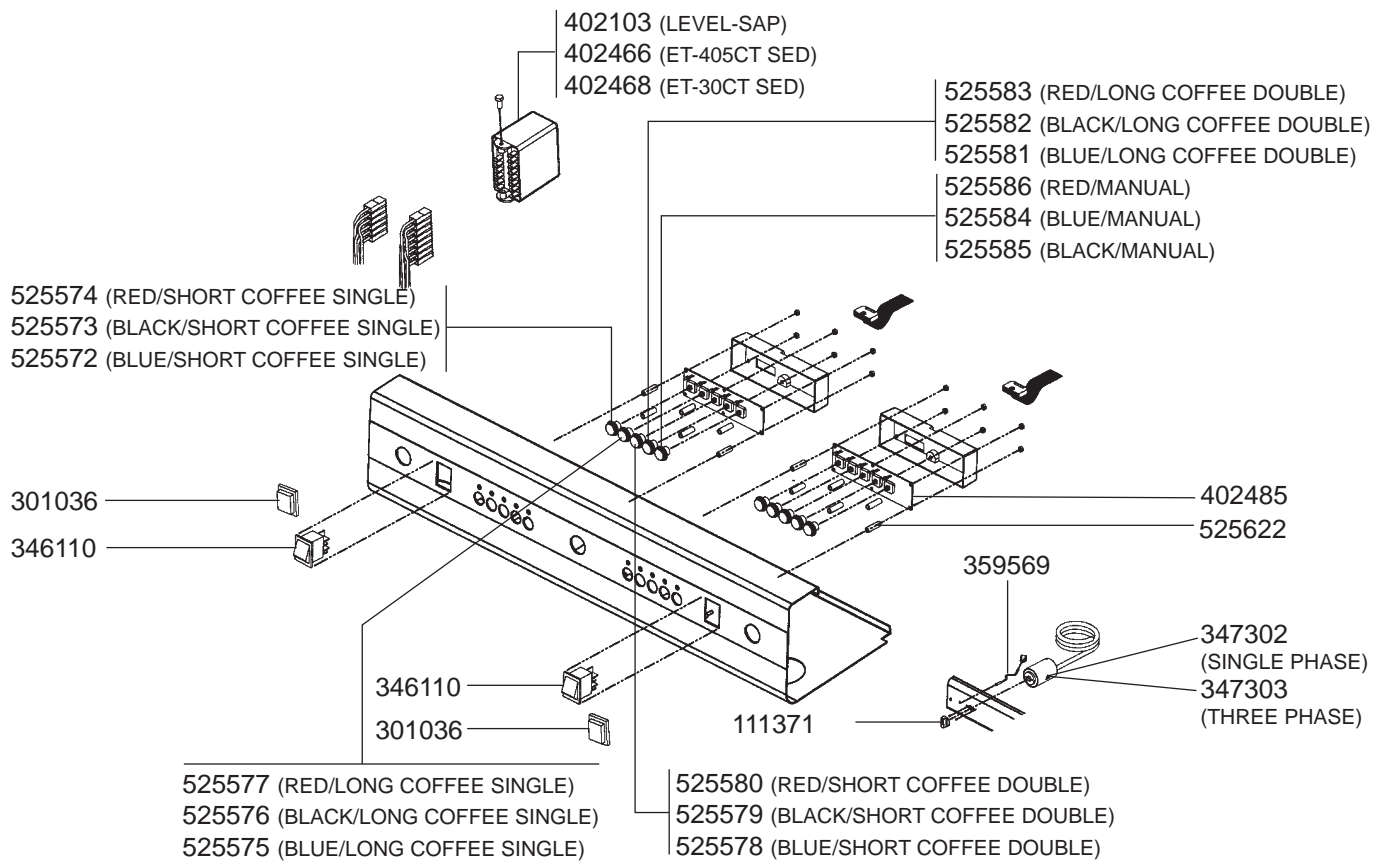

ELECTRICAL COMPONENTS VENEZIA