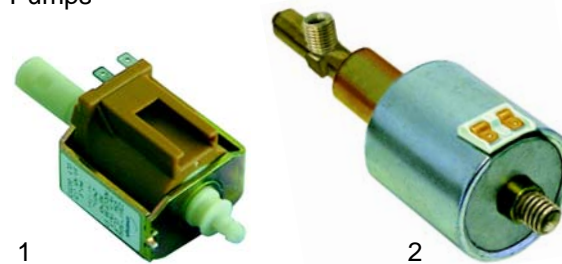

## 1 Solenoid valves

ACL

Item	Order	Description
1	370217	Solenoid valve/cpl., 1/8", 3 ways, 230 V
2	370215	Solenoid valve/cpl., 1/8", 2 ways, 230 V

M&M

Item	Order	Description
1	370214	Solenoid valve/cpl., 1/8", 3 ways, 230 V
2	371091	Plug/small

## Pumps

Item	Order	Description
1	500219	Pump (EATON), 65 W, 230 V
2	500220	Pump (SAECO), 70W, 230 V

Item	Order	Description
1	500173	Pump (ULKAEP5), 1/8", 48W, 230 V
2	500123	Pump (Fluid-O-Tech), 1/8", 70W, 230 V