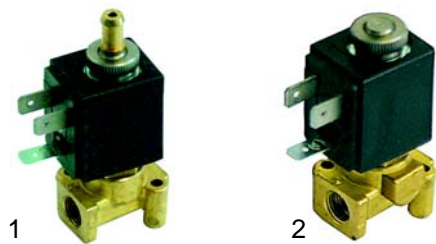

## 1 Solenoid valves

ACL

Item	Order	Description
1	370217	Solenoid valve/cpl., 1/8", 3 ways, 230 V
2	370215	Solenoid valve/cpl., 1/8", 2 ways, 230 V

M&M

Item	Order	Description
1	370214	Solenoid valve/cpl., 1/8", 3 ways, 230 V
2	371091	Plug/small