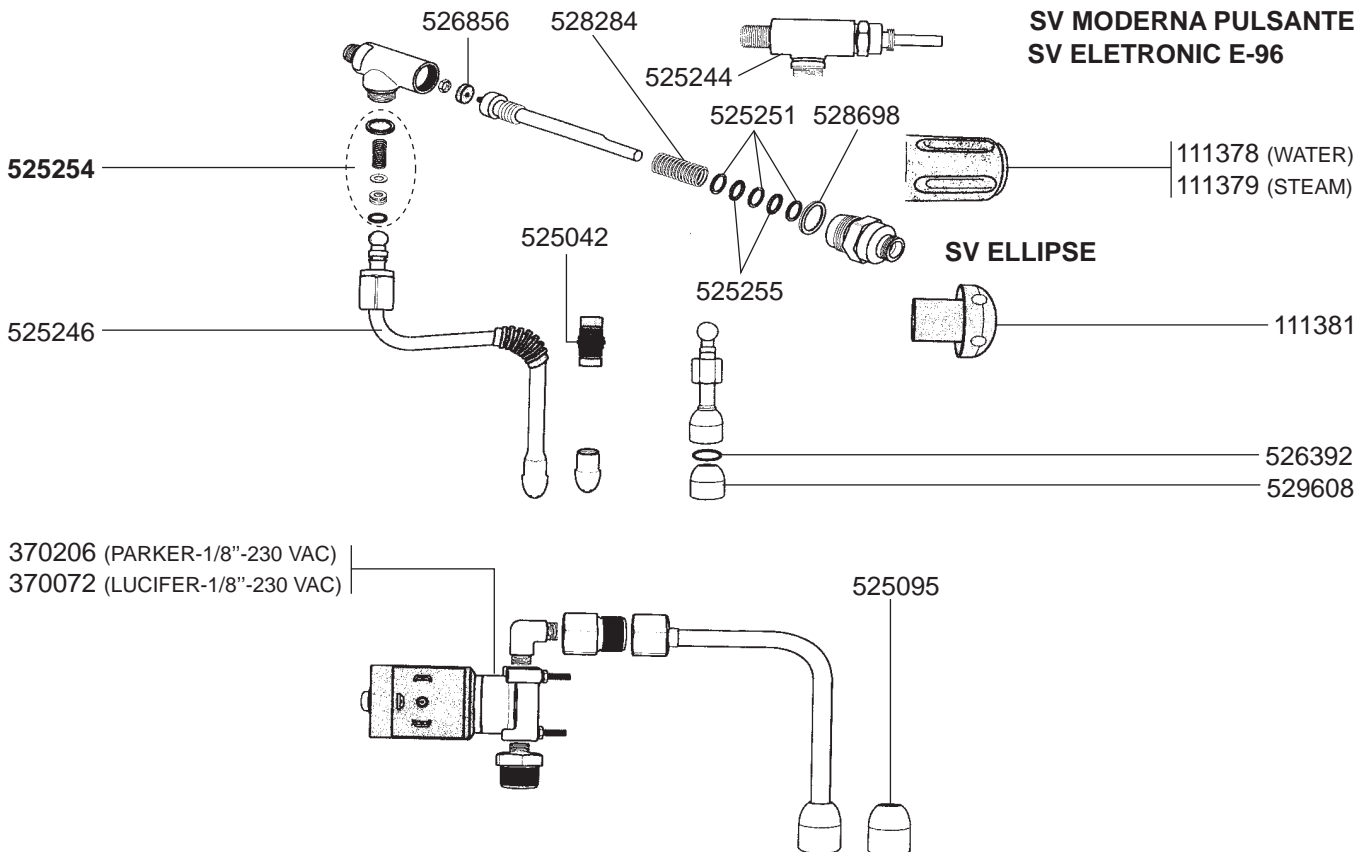

802104
(Ø 49/53 mm)

802103
(PLASTIC)

802020
(STAINLESS STEEL)

529063

529001

529003

529004

529007

527634

529894

529161 (ADJUSTABLE)

STEAM/WATER TAPS SV MODERNA PULSANTE/SV ELECTRONIC E96/SV ELLIPSE

STEAM/WATER TAPS SV JOLLY

VALVES/LEVEL INDICATOR/MANOMETER

BOILER VARIOUS

ELECTRICAL COMPONENTS SV ELECTRONIC E96/SV MODERNA PULSANTE/SV JOLLY

541021
(SIRAI, 30 AMP,
3 POLES)

541724
(SIRAI, 20 AMP,
3 POLES)

541723
(SIRAI, 20 AMP,
2 POLES)

541453
(PARKER)

370057
(PARKER 230 VAC)
370053
(LUCIFER 230 VAC)

370062
(PARKER)
370061
(LUCIFER)

370206
(PARKER 230 VAC 1/8")
370072
(LUCIFER 230 VAC 1/8")