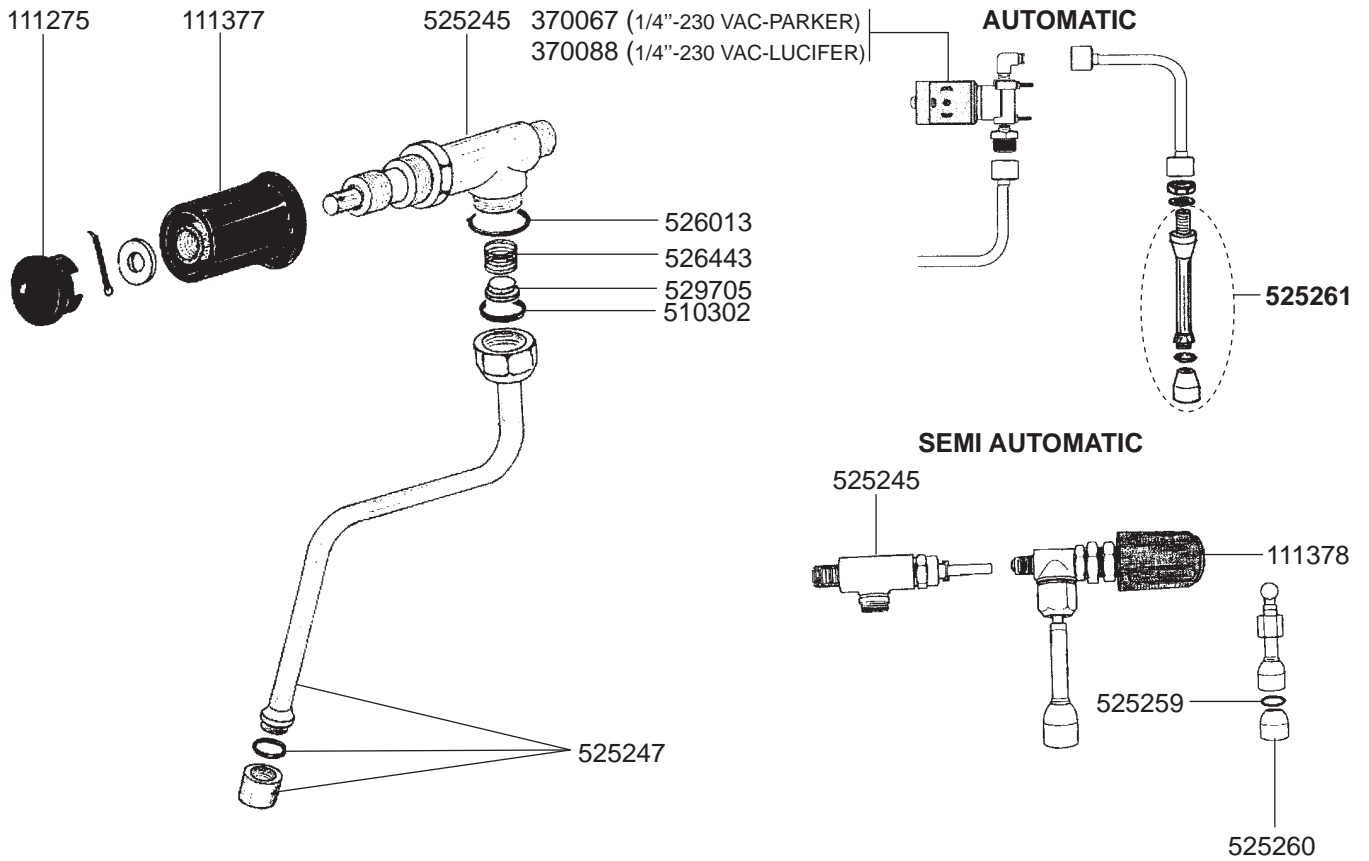

802104
(Ø 49/53 mm)

802103
(PLASTIC)

802020
(STAINLESS STEEL)

529063

529001

529003

529004

529007

527634

529894

529161 (ADJUSTABLE)

STEAM/WATER TAPS SV MODERNA PULSANTE/SV ELECTRONIC E96/SV ELLIPSE

STEAM/WATER TAPS SV JOLLY

VALVES/LEVEL INDICATOR/MANOMETER

BOILER VARIOUS

ELECTRICAL COMPONENTS SV ELECTRONIC E96/SV MODERNA PULSANTE/SV JOLLY