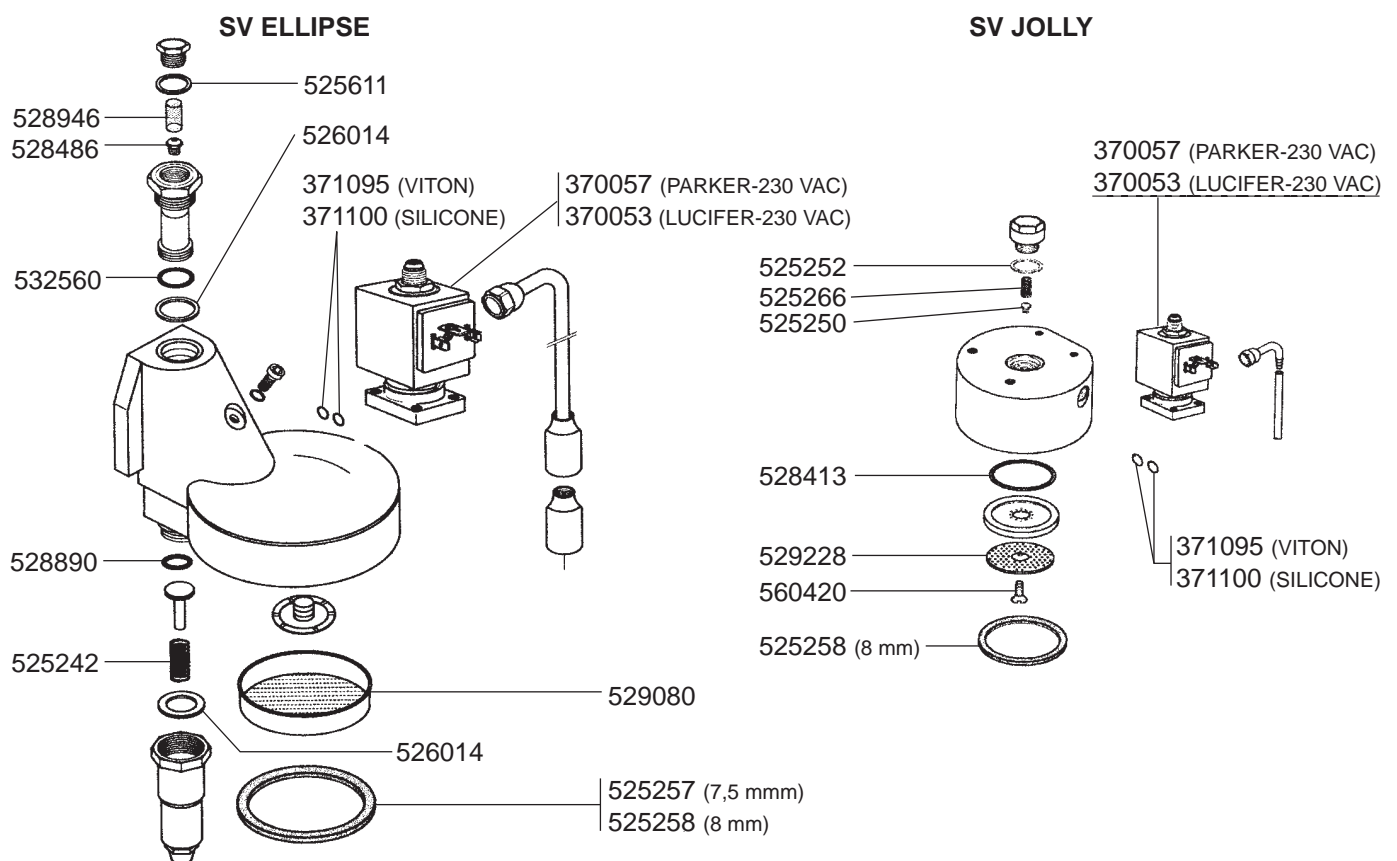

GROUP SV ELLIPSE/SV JOLLY

FILTER HOLDERS

525265

529065 (Ø 1,1 mm)
525956 (Ø 1,2 mm)
529079 (Ø 1,3 mm)

525267 (6 GR)
525268 (7 GR)

529014 (12 GR)
529013 (14 GR)

529102

802025
(Ø 53/57 mm)

802104
(Ø 49/53 mm)

802103
(PLASTIC)

802020
(STAINLESS STEEL)

529063

529001

529003

529004

529007

527634

529894

529161 (ADJUSTABLE)

STEAM/WATER TAPS SV MODERNA PULSANTE/SV ELECTRONIC E96/SV ELLIPSE

STEAM/WATER TAPS SV JOLLY

VALVES/LEVEL INDICATOR/MANOMETER

BOILER VARIOUS

ELECTRICAL COMPONENTS SV ELECTRONIC E96/SV MODERNA PULSANTE/SV JOLLY