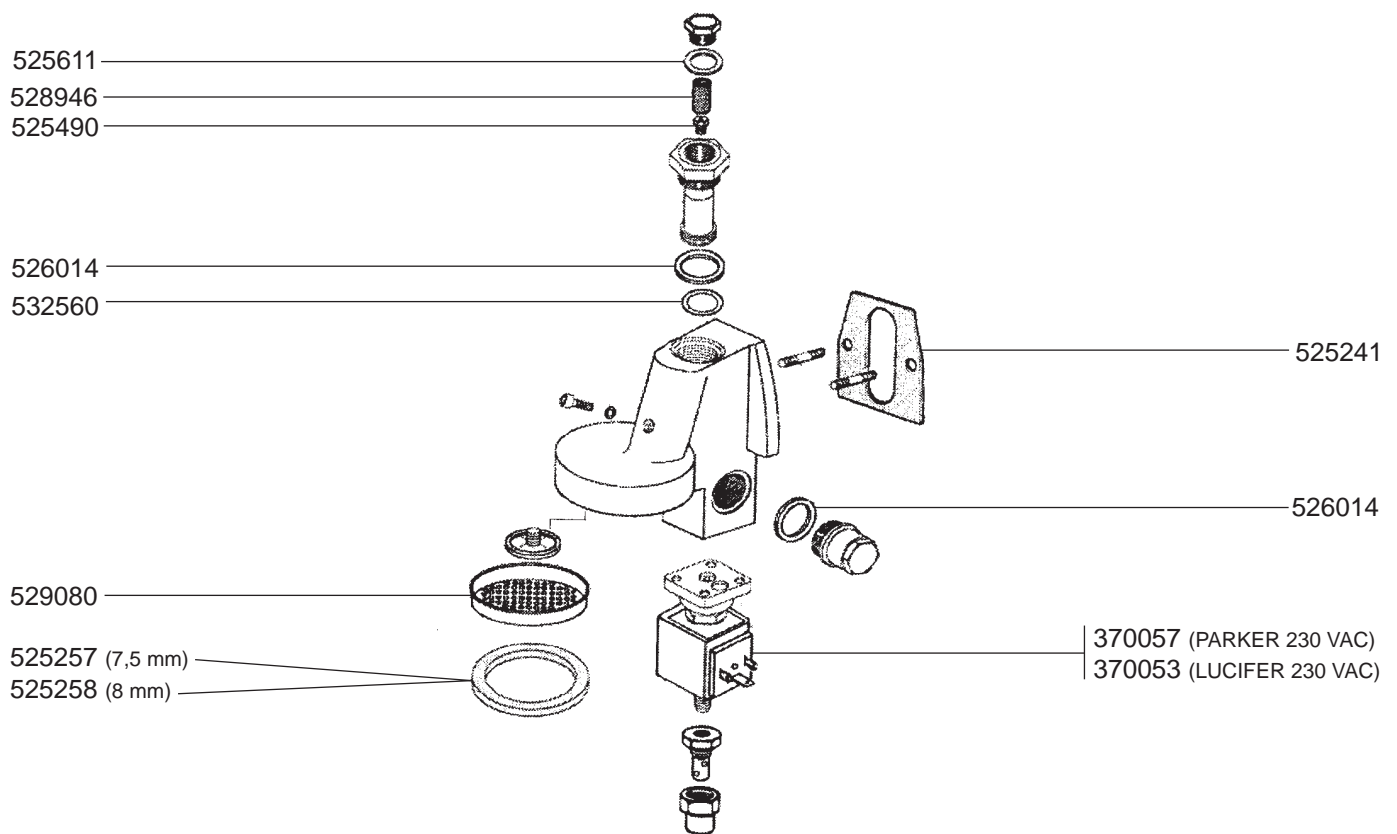

GROUP SV ELLIPSE/SV JOLLY

FILTER HOLDERS

525265

529065 (Ø 1,1 mm)
525956 (Ø 1,2 mm)
529079 (Ø 1,3 mm)

525267 (6 GR)
525268 (7 GR)

529014 (12 GR)
529013 (14 GR)

529102

802025
(Ø 53/57 mm)

802104
(Ø 49/53 mm)

802103
(PLASTIC)

802020
(STAINLESS STEEL)

529063

529001

529003

529004

529007

527634

529894

529161 (ADJUSTABLE)

STEAM/WATER TAPS SV MODERNA PULSANTE/SV ELECTRONIC E96/SV ELLIPSE

STEAM/WATER TAPS SV JOLLY

VALVES/LEVEL INDICATOR/MANOMETER

BOILER VARIOUS

ELECTRICAL COMPONENTS SV ELECTRONIC E96/SV MODERNA PULSANTE/SV JOLLY