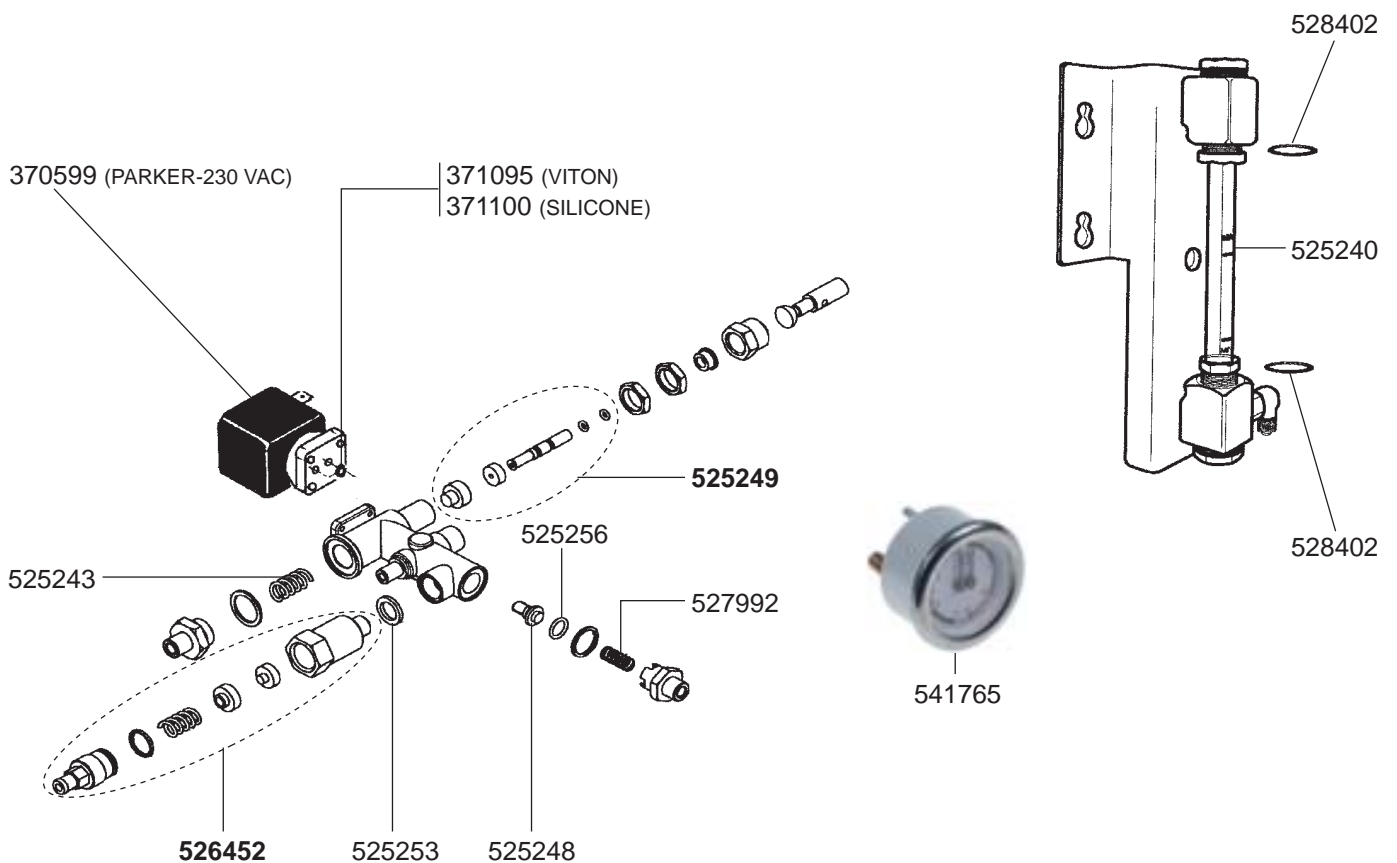

802104
(Ø 49/53 mm)

802103
(PLASTIC)

802020
(STAINLESS STEEL)

529063

529001

529003

529004

529007

527634

529894

529161 (ADJUSTABLE)

STEAM/WATER TAPS SV MODERNA PULSANTE/SV ELECTRONIC E96/SV ELLIPSE

STEAM/WATER TAPS SV JOLLY

VALVES/LEVEL INDICATOR/MANOMETER

BOILER VARIOUS

ELECTRICAL COMPONENTS SV ELECTRONIC E96/SV MODERNA PULSANTE/SV JOLLY