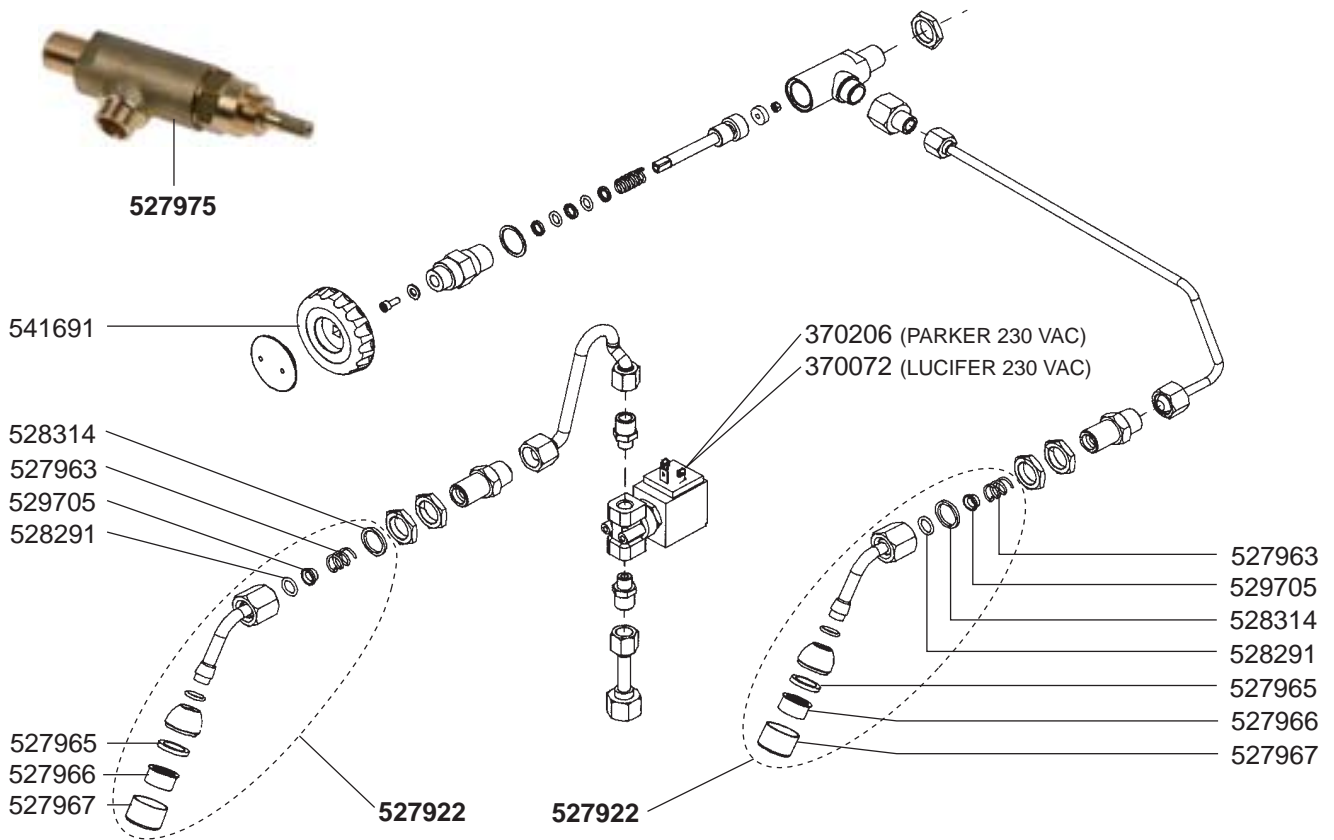

STEAM TAP DIADEMA OLD FASHION