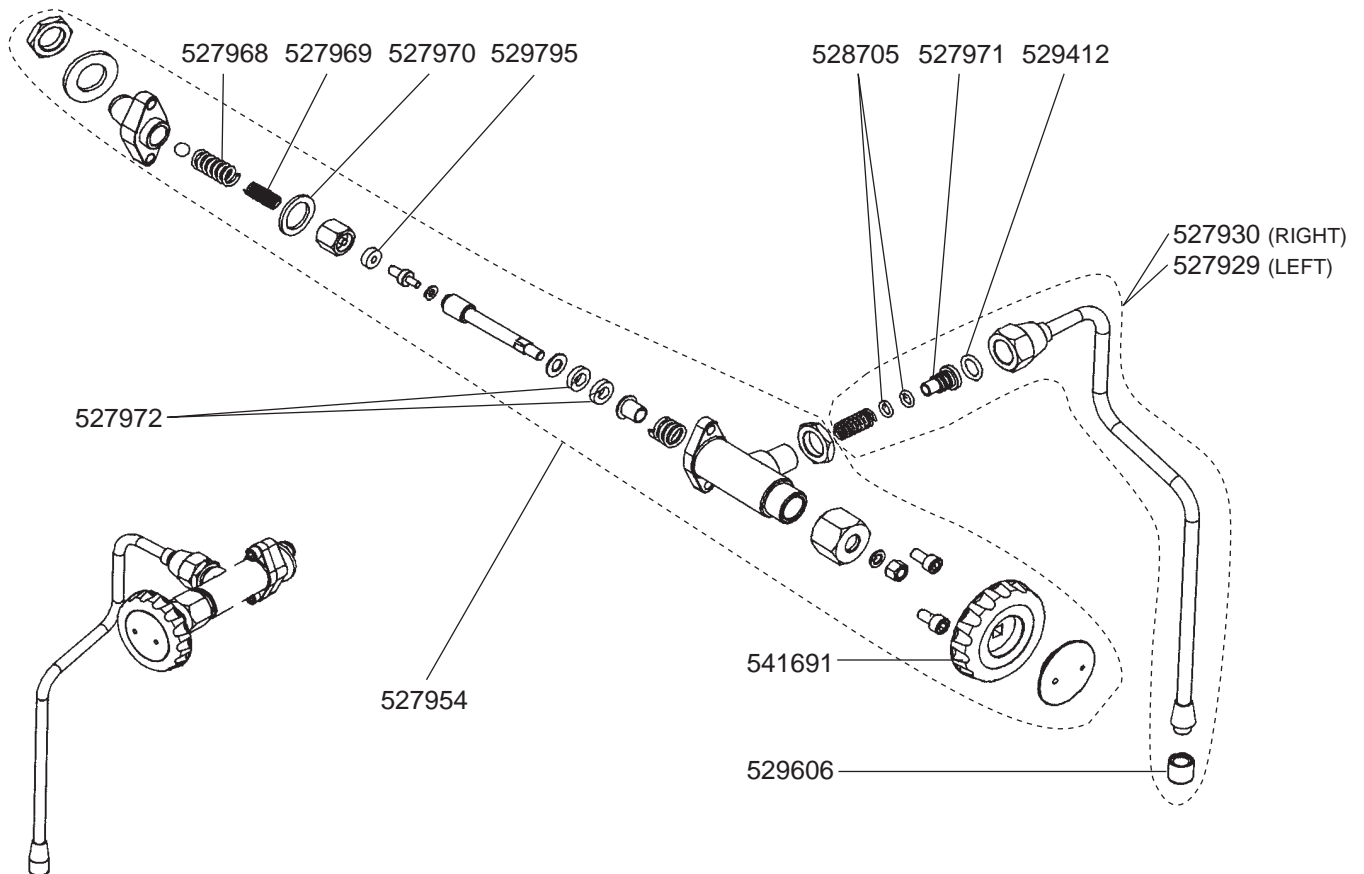

STEAM TAP DIADEMA OLD FASHION