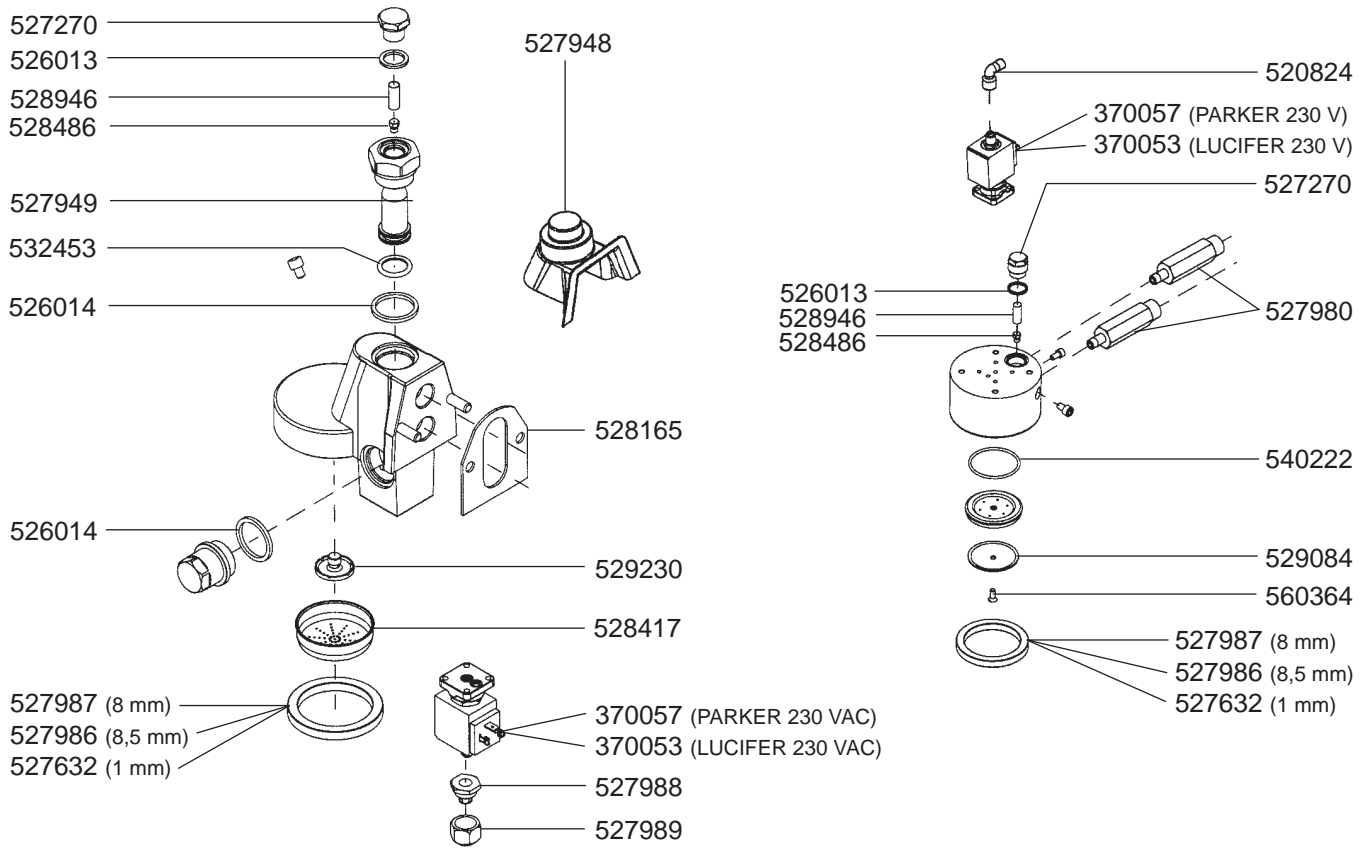

SOLENOID GROUPS