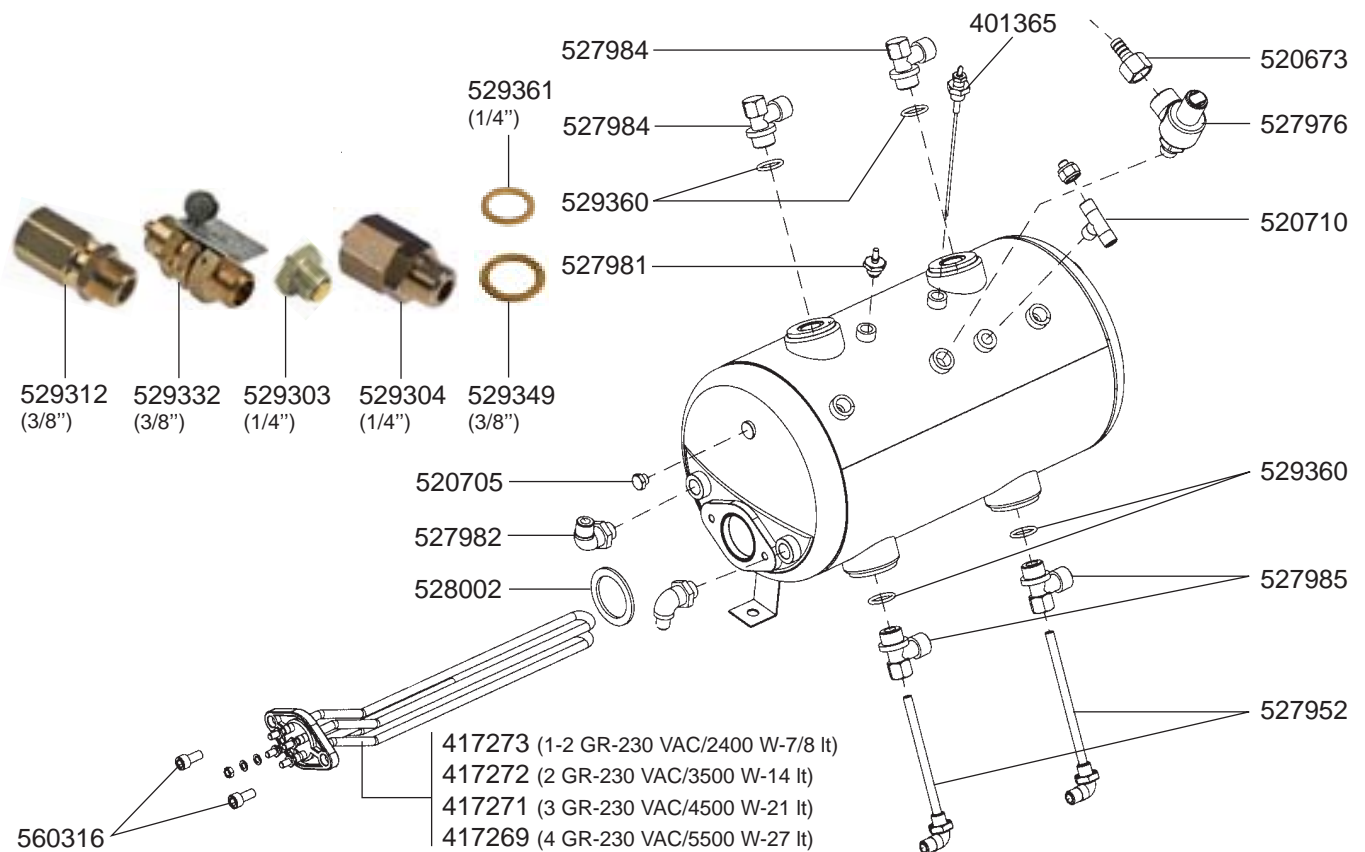

LEVEL INDICATOR/MANOMETERS/DRIP TRAY

BOILER VARIOUS SYNCRO/DIADEMA/TETIDE/VALLELUNGA

BOILER VARIOUS TETIDE HIGHT HOT WATER PIPE

BOILER VARIOUS SYNCRO 6-11-14lt

ELECTRICAL COMPONENTS SYNCRO 2-3-4GR

ELECTRONIC