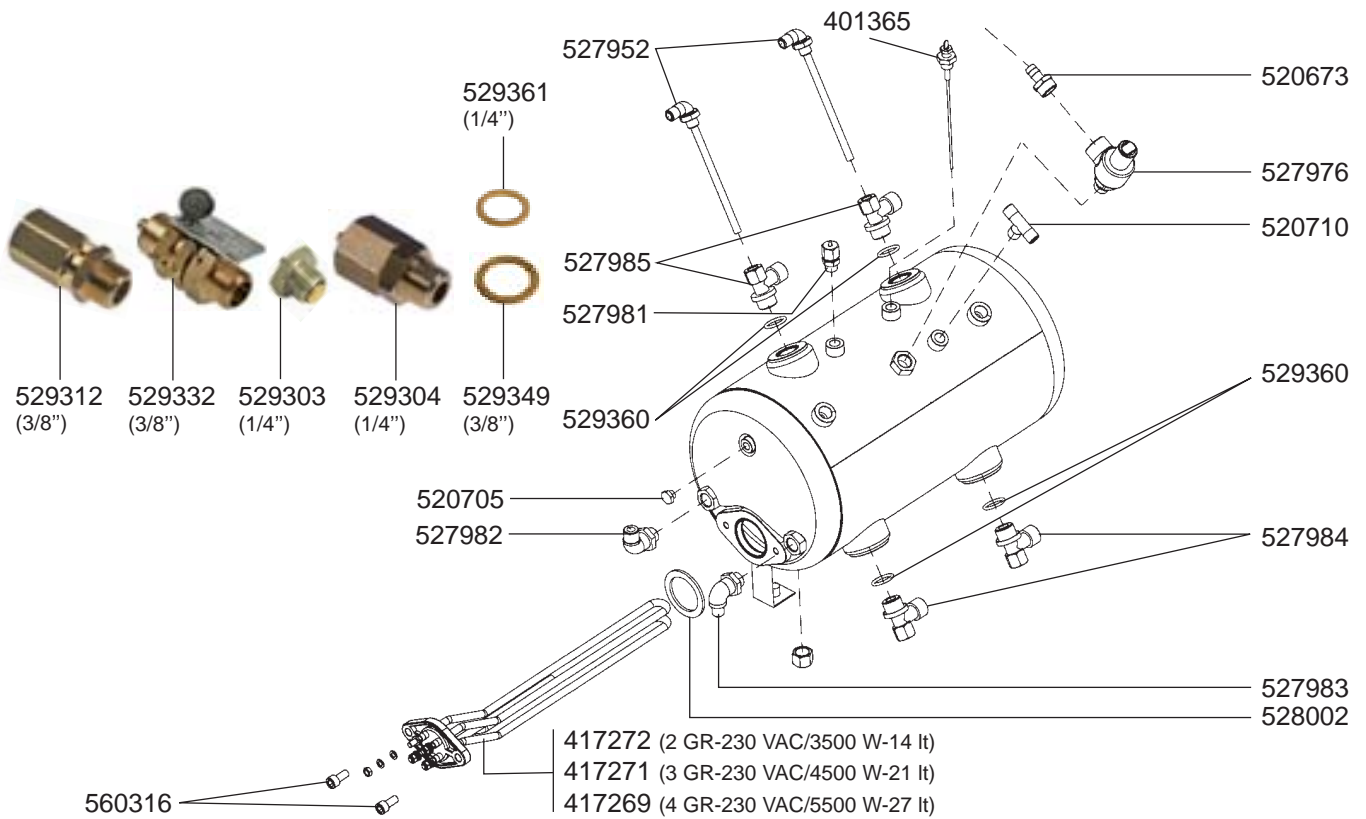

LEVEL INDICATOR/MANOMETERS/DRIP TRAY

BOILER VARIOUS SYNCRO/DIADEMA/TETIDE/VALLELUNGA

BOILER VARIOUS TETIDE HIGHT HOT WATER PIPE

BOILER VARIOUS SYNCRO 6-11-14lt

ELECTRICAL COMPONENTS SYNCRO 2-3-4GR

ELECTRONIC