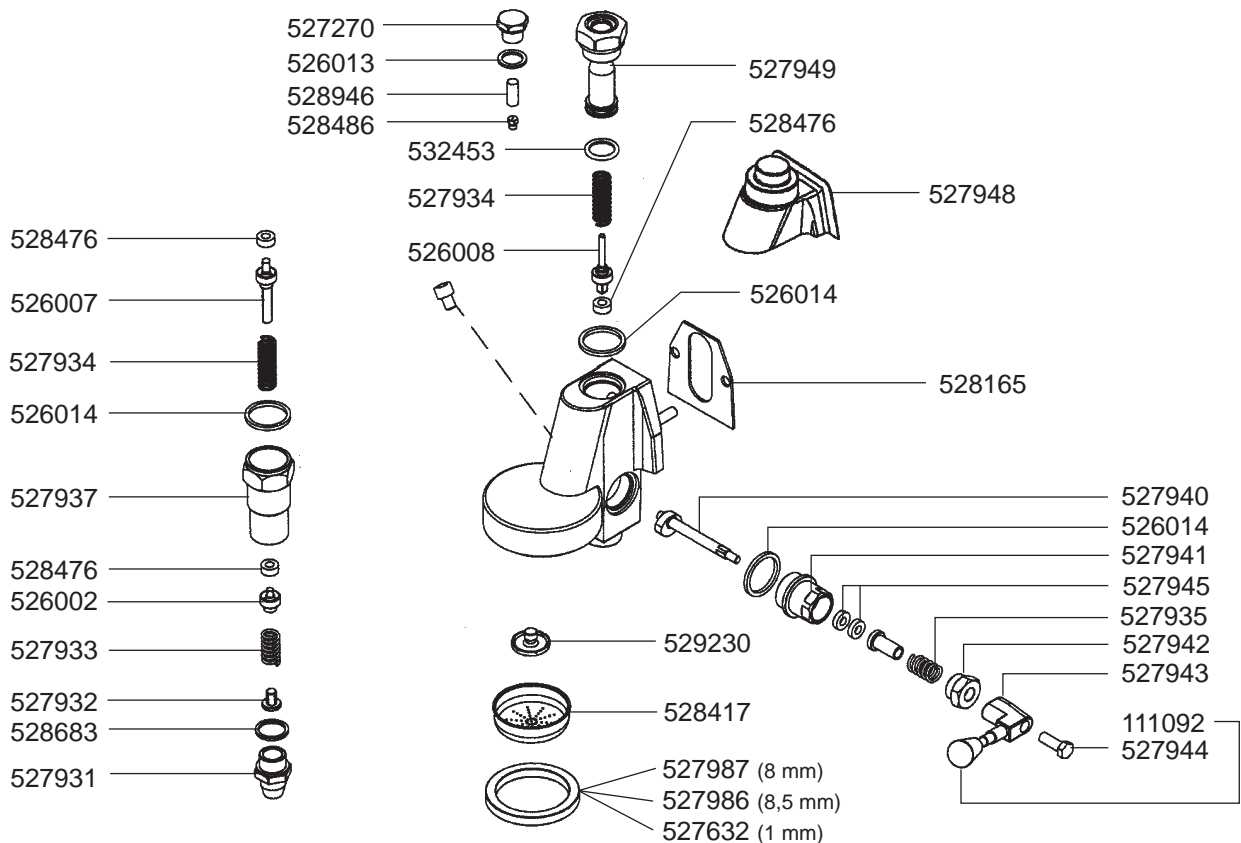

MANUAL GROUP