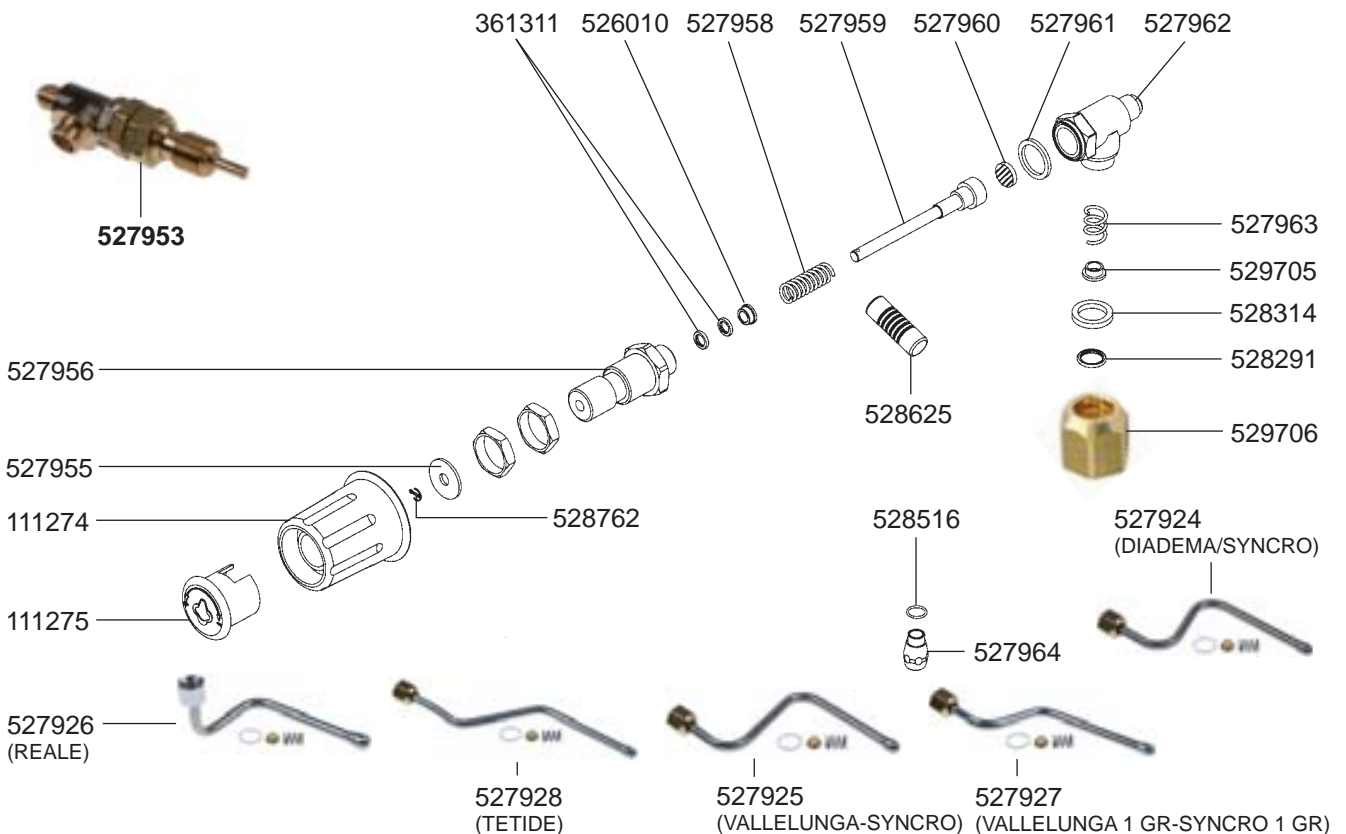

KAWA

Części zamienne do urządzeń: ROYAL

GASTROPARTS Sp. J.

Klonowica 37
87-100 Toruń
tel. +48 56 657 00 68
fax +48 56 657 00 67
gastroparts@gastroparts.pl

SOLENOID GROUPS

MANUAL GROUP

FILTER HOLDERS

STEAM TAP SYNCRO/VELLELUNGA/DIADEMA/TETIDE/REALE

LEVEL INDICATOR/MANOMETERS/DRIP TRAY

BOILER VARIOUS SYNCRO/DIADEMA/TETIDE/VALLELUNGA

BOILER VARIOUS TETIDE HIGHT HOT WATER PIPE

BOILER VARIOUS SYNCRO 6-11-14lt

ELECTRICAL COMPONENTS SYNCRO 2-3-4GR

ELECTRONIC