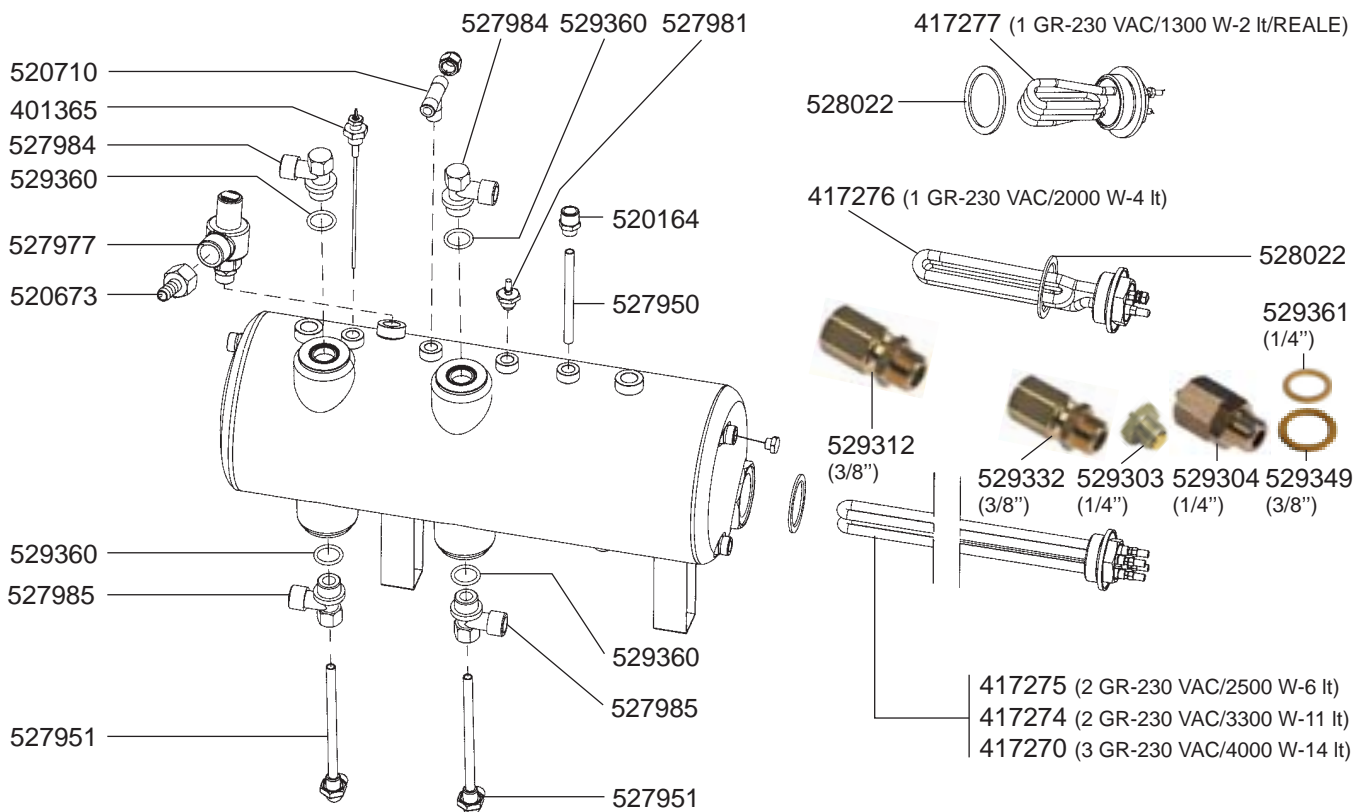

LEVEL INDICATOR/MANOMETERS/DRIP TRAY

BOILER VARIOUS SYNCRO/DIADEMA/TETIDE/VALLELUNGA

BOILER VARIOUS TETIDE HIGHT HOT WATER PIPE

BOILER VARIOUS SYNCRO 6-11-14lt

ELECTRICAL COMPONENTS SYNCRO 2-3-4GR

ELECTRONIC