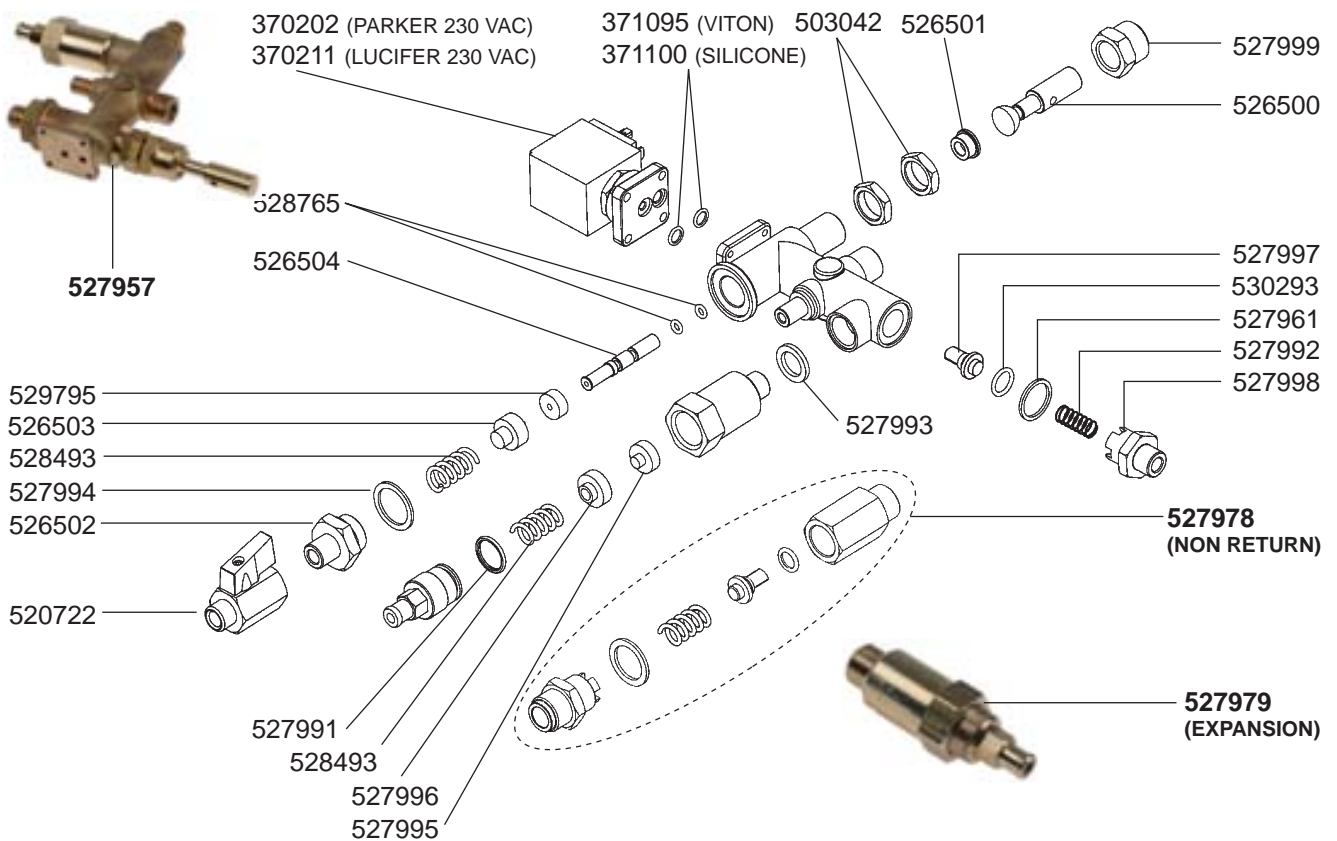

STEAM TAP DIADEMA OLD FASHION

VALVES