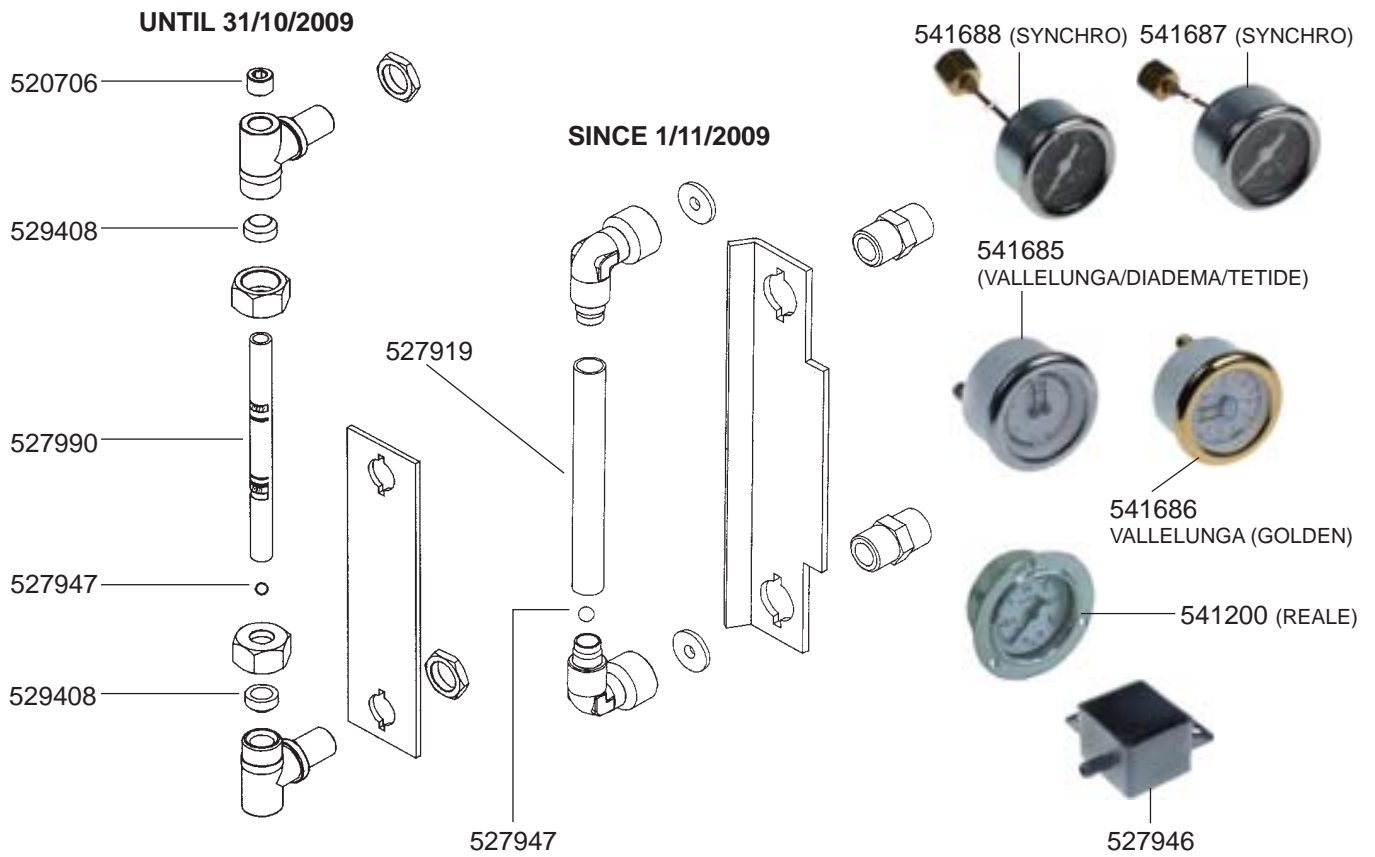

LEVEL INDICATOR/MANOMETERS/DRIP TRAY

BOILER VARIOUS SYNCRO/DIADEMA/TETIDE/VALLELUNGA

BOILER VARIOUS TETIDE HIGHT HOT WATER PIPE

BOILER VARIOUS SYNCRO 6-11-14lt

ELECTRICAL COMPONENTS SYNCRO 2-3-4GR

ELECTRONIC