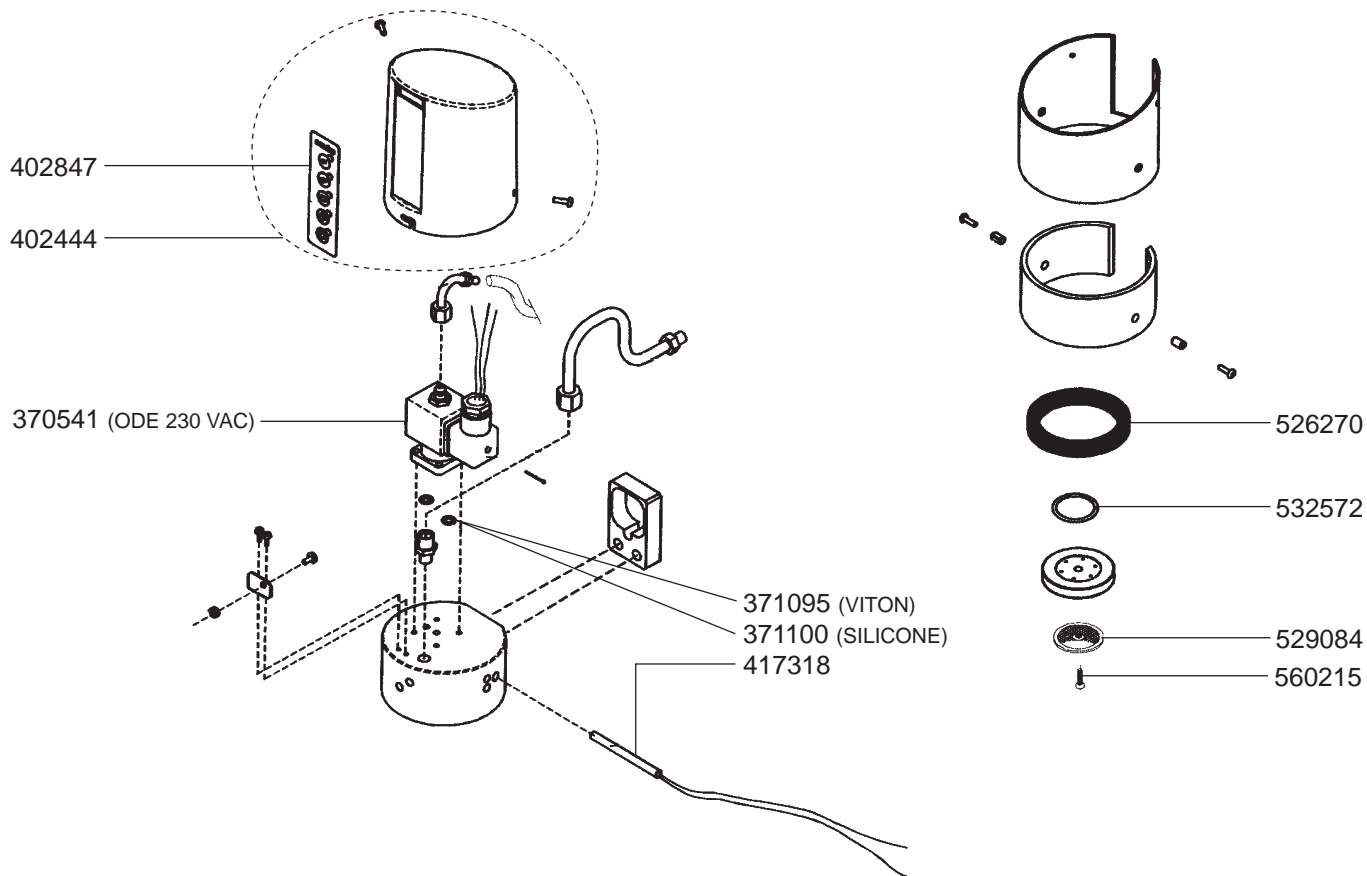

GROUP MOSAIC