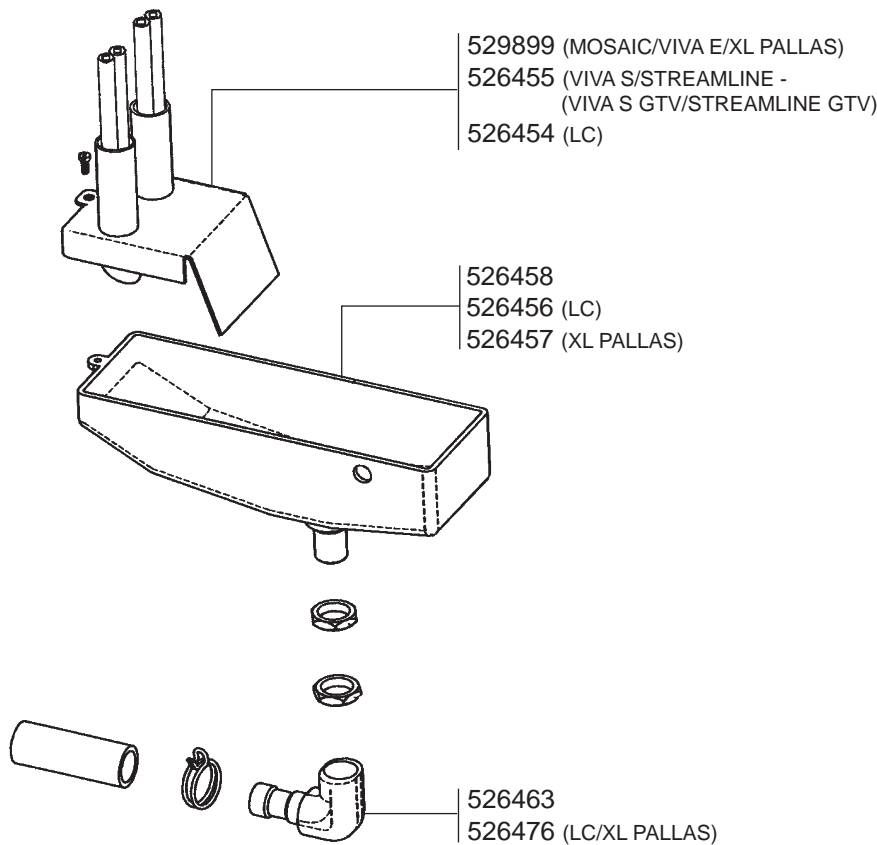

VALVES VIVA S 1GR

VALVES LC/XL PALLAS

VALVES MOSAIC

DRIP TRAY/MANOMETERS

BOILER VARIOUS

529306
(1/2")

529305
(3/8")

529360
(1/2")