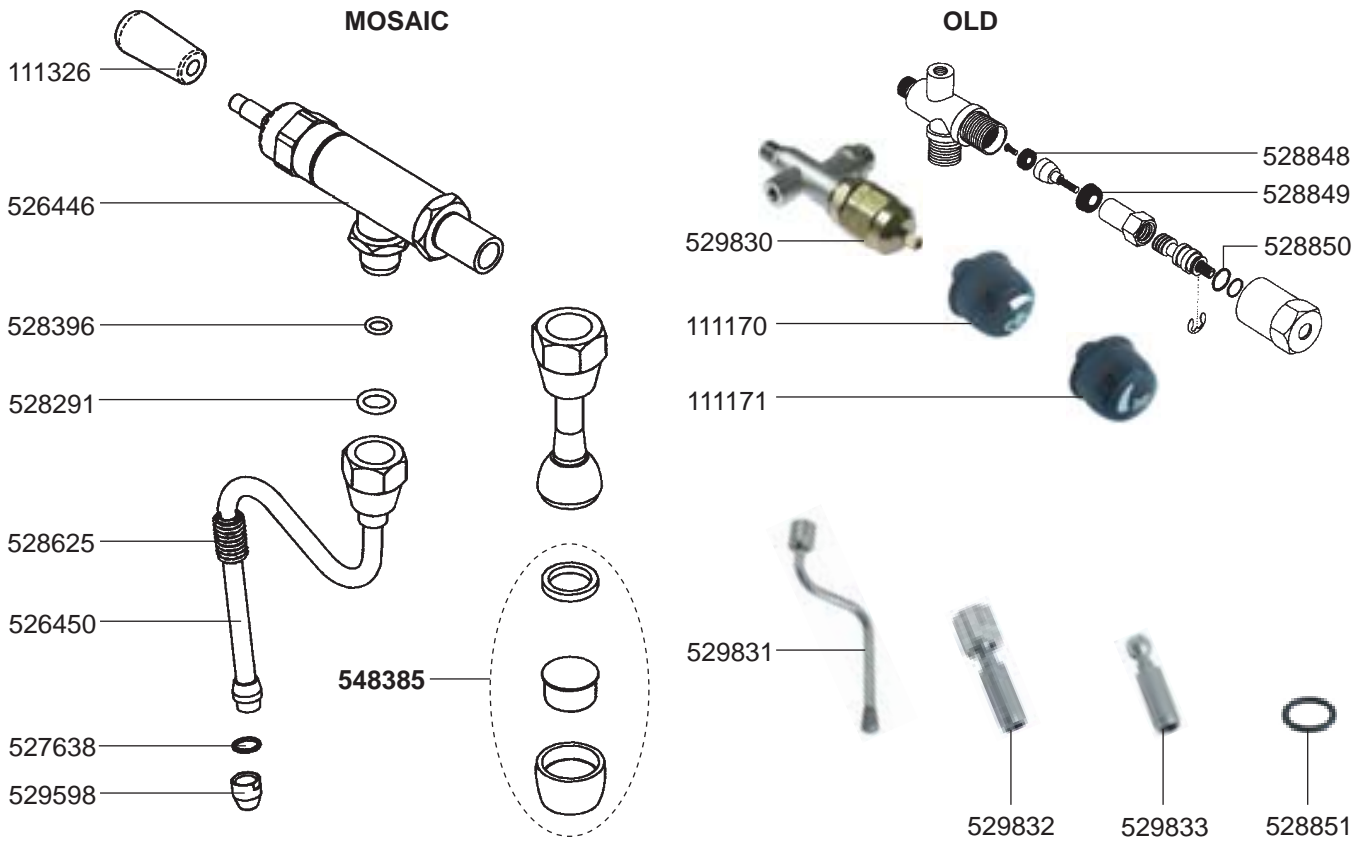

GROUP MOSAIC

FILTER HOLDERS

STEAM/WATER TAPS VIVA E/S

STEAM/WATER TAPS LC

STEAM/WATER TAPS XL PALLAS

STEAM/WATER TAPS STREAMLINE

STEAM/WATER TAPS MOSAIC - OLD MODELS

VALVES VIVA E/VIVA S 2GR/STEAMLINE

VALVES VIVA S 1GR

VALVES LC/XL PALLAS

VALVES MOSAIC

DRIP TRAY/MANOMETERS

BOILER VARIOUS

529306
(1/2")

529305
(3/8")

529360
(1/2")