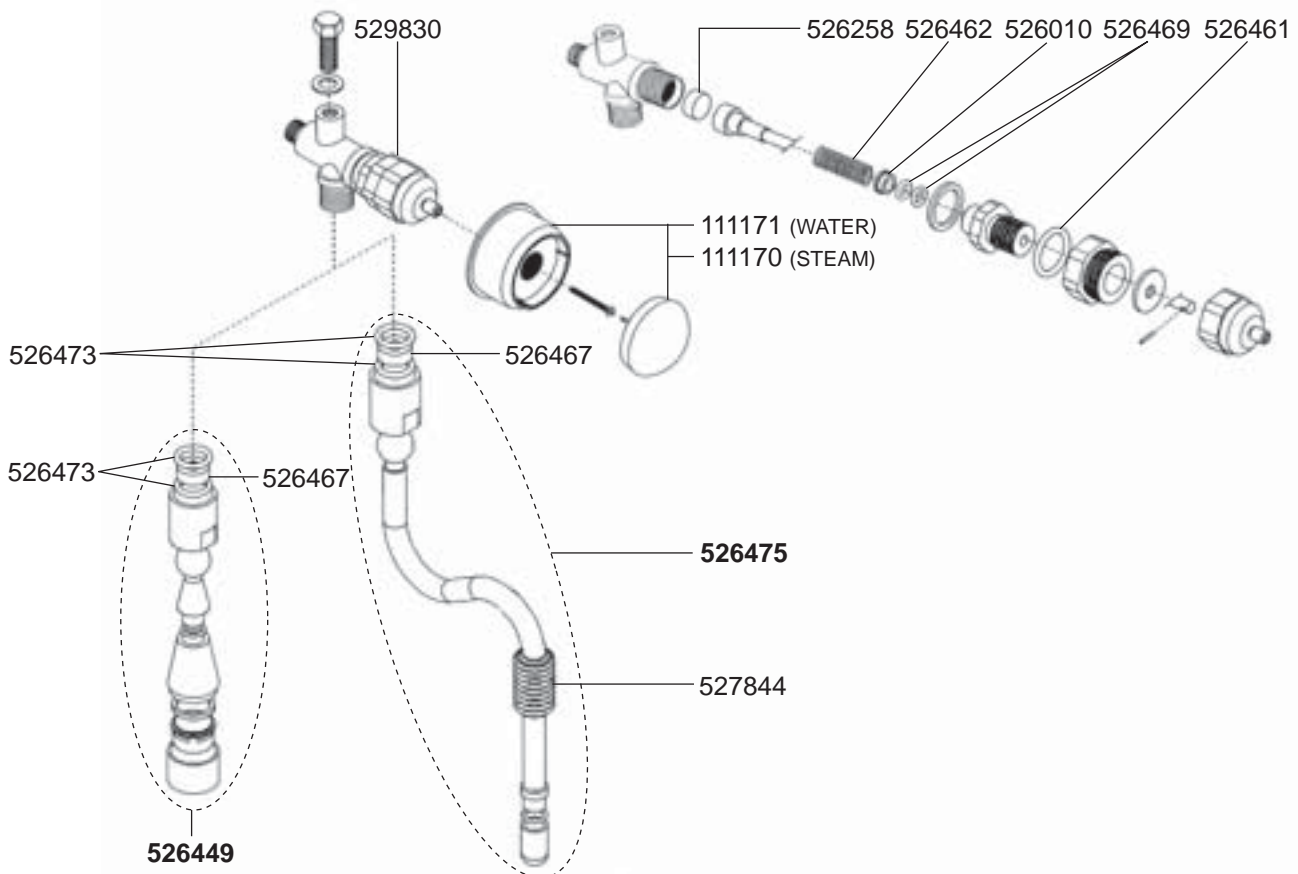

GROUP MOSAIC

FILTER HOLDERS

STEAM/WATER TAPS VIVA E/S

STEAM/WATER TAPS LC

STEAM/WATER TAPS XL PALLAS

STEAM/WATER TAPS STREAMLINE

STEAM/WATER TAPS MOSAIC - OLD MODELS

VALVES VIVA E/VIVA S 2GR/STEAMLINE