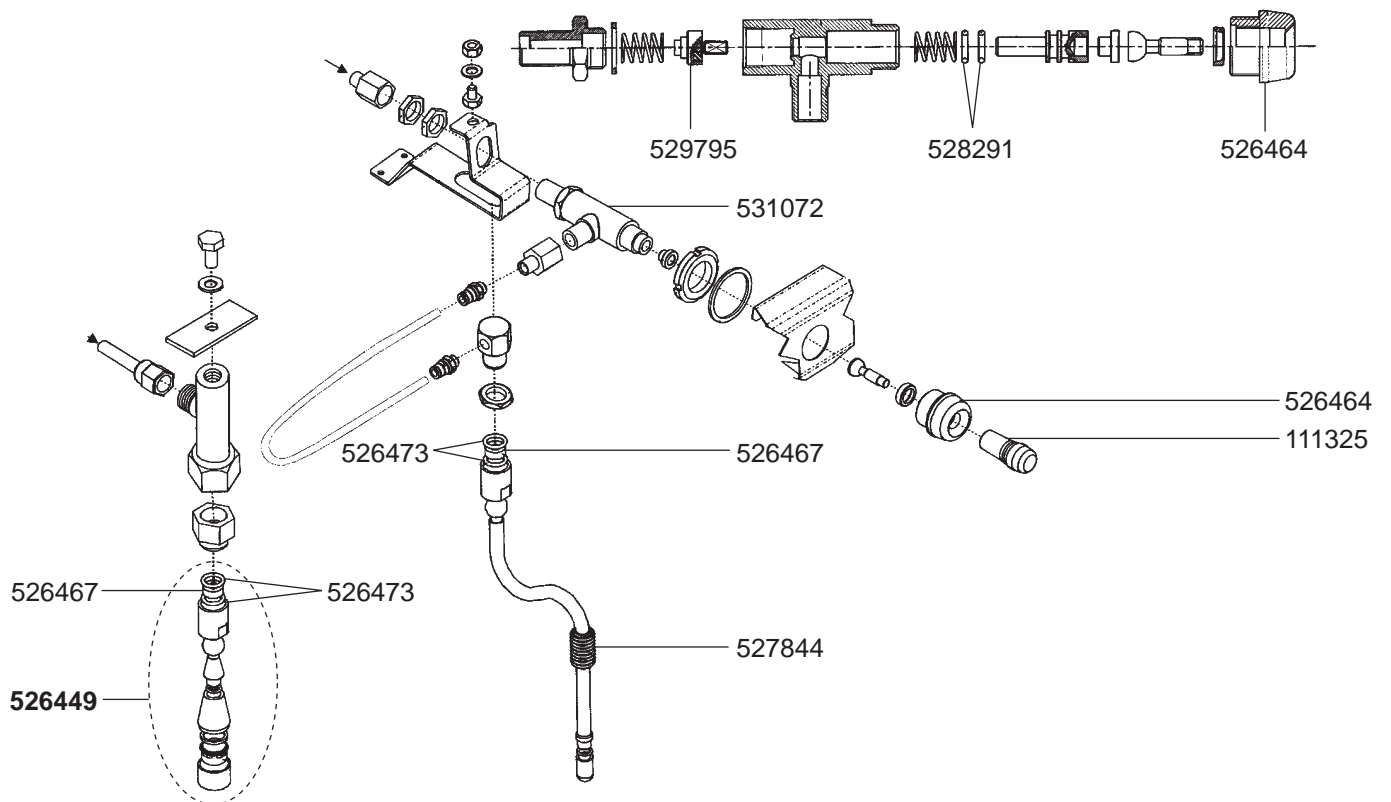

STEAM/WATER TAPS STREAMLINE