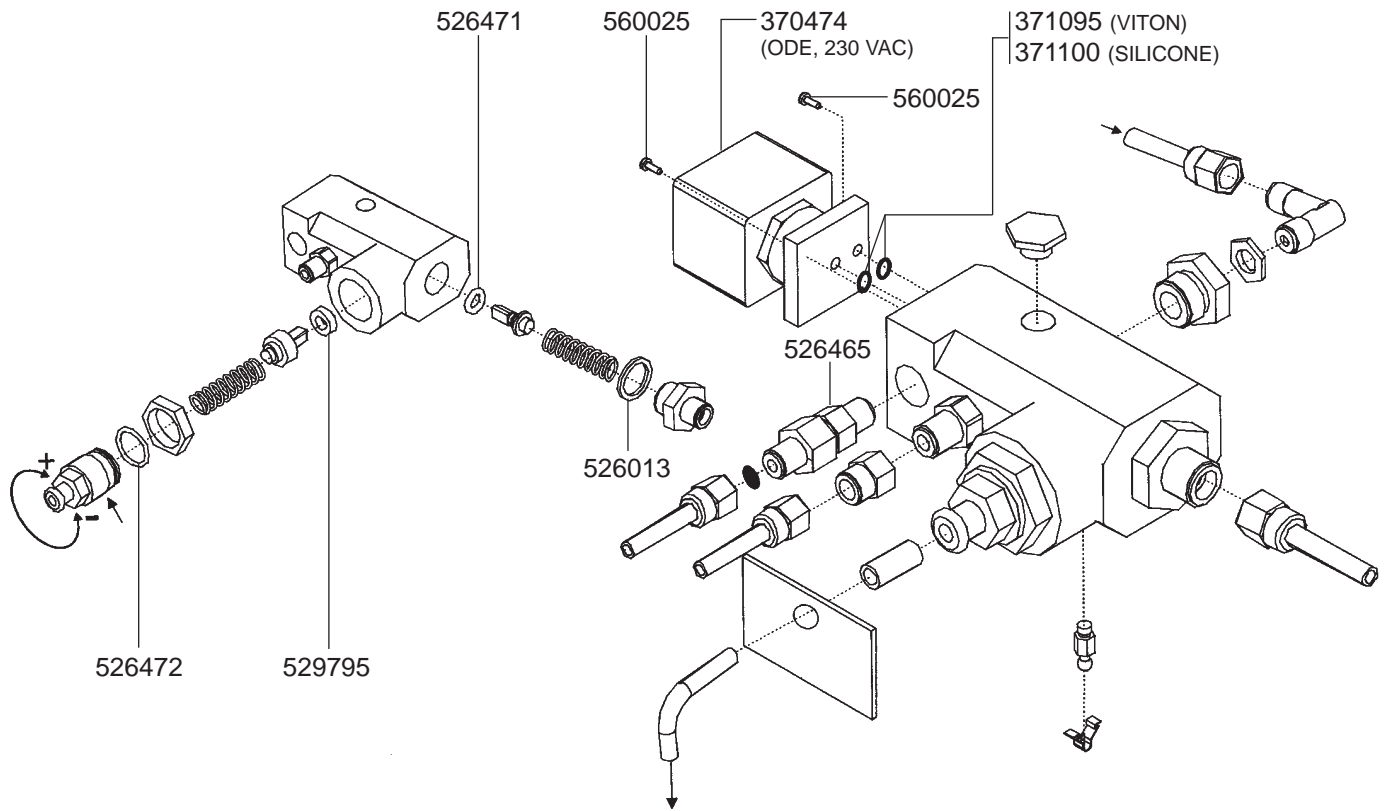

VALVES VIVA S 1GR

VALVES LC/XL PALLAS

VALVES MOSAIC

DRIP TRAY/MANOMETERS

BOILER VARIOUS

529306
(1/2")

529305
(3/8")

529360
(1/2")