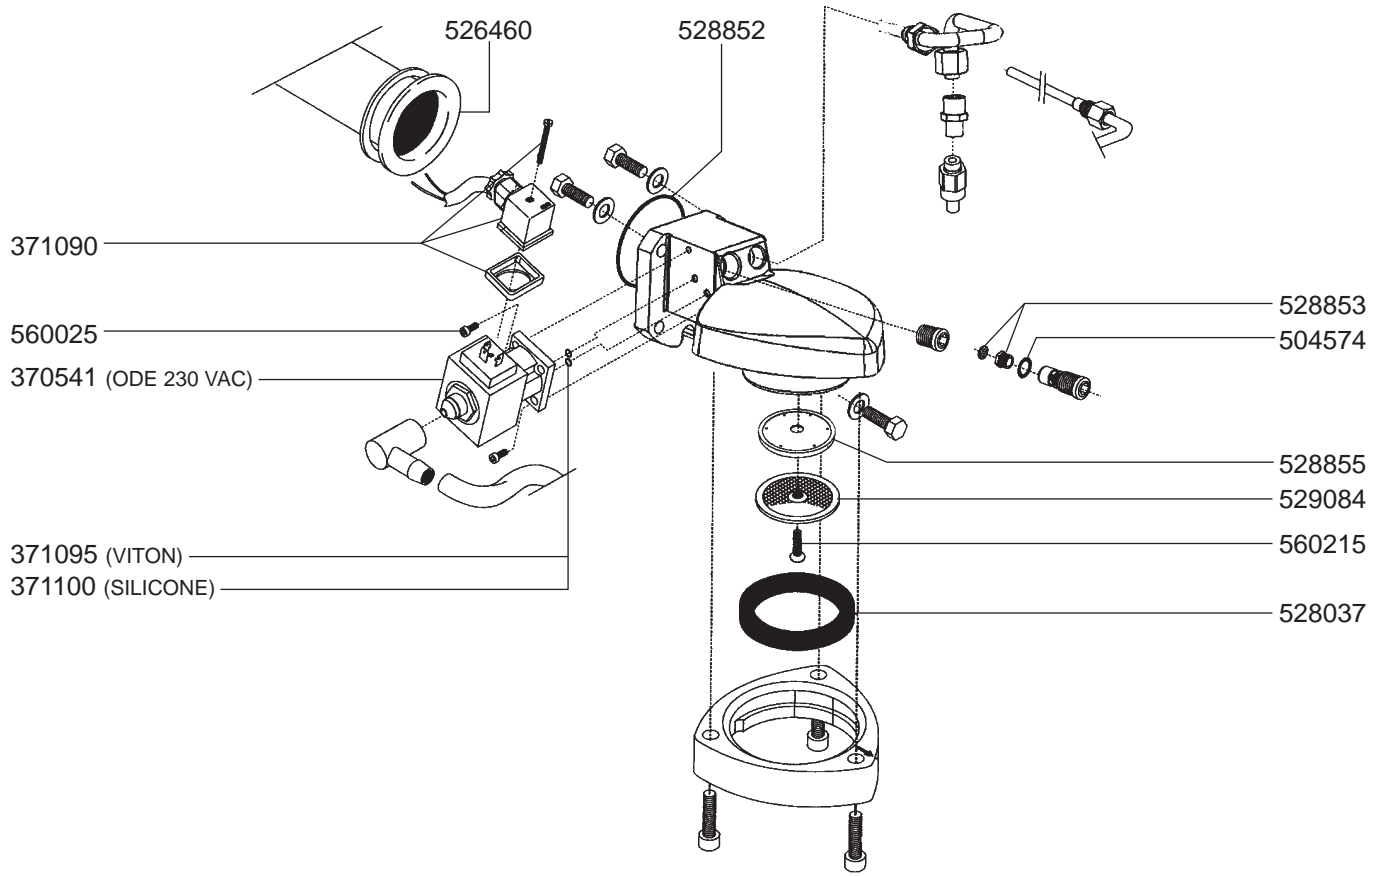

GROUP VIVA E/VIVA S/LC/XL PALLAS