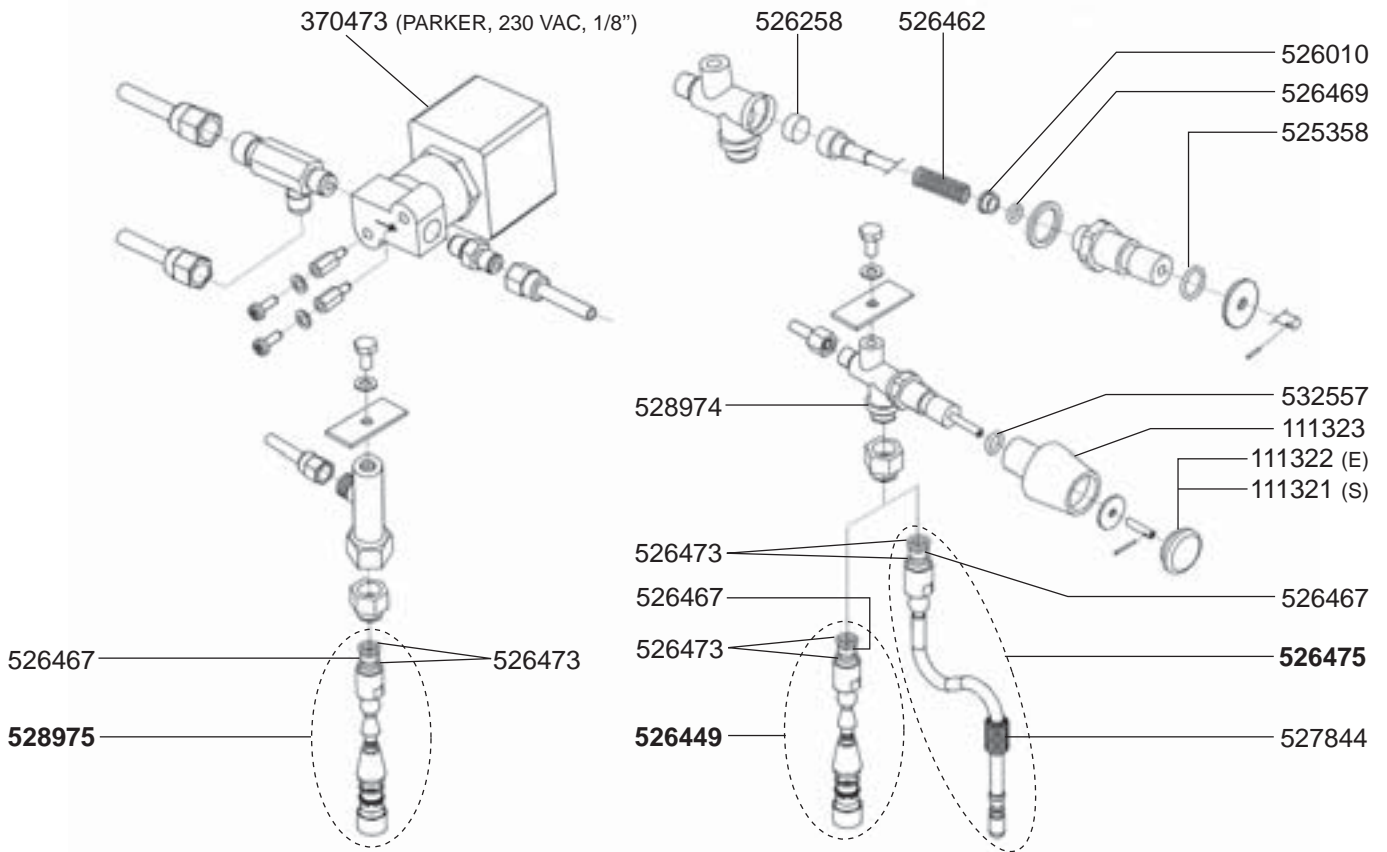

STEAM/WATER TAPS VIVA E/S