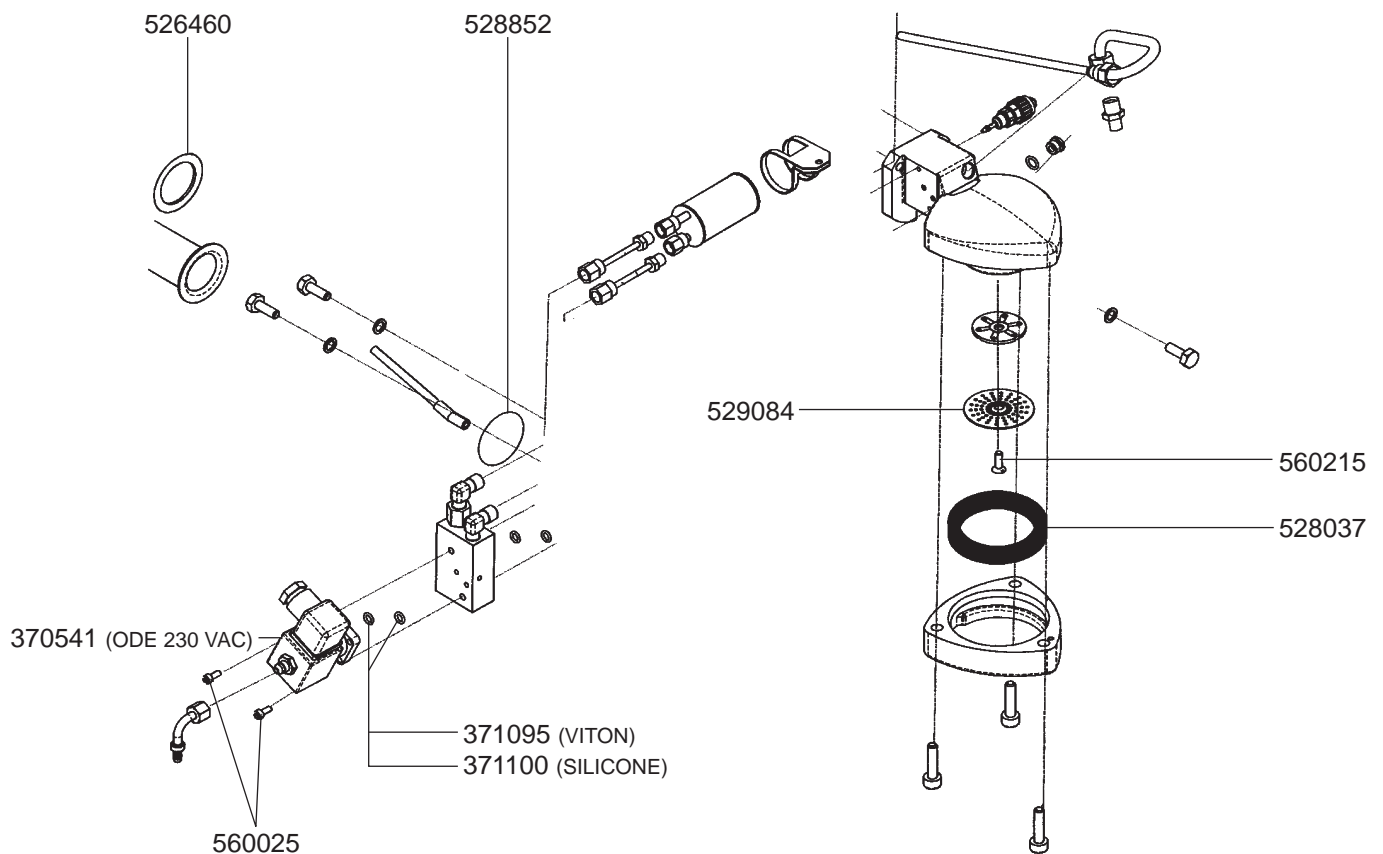

GROUP VIVA S (GID 2008)/STREAMLINE