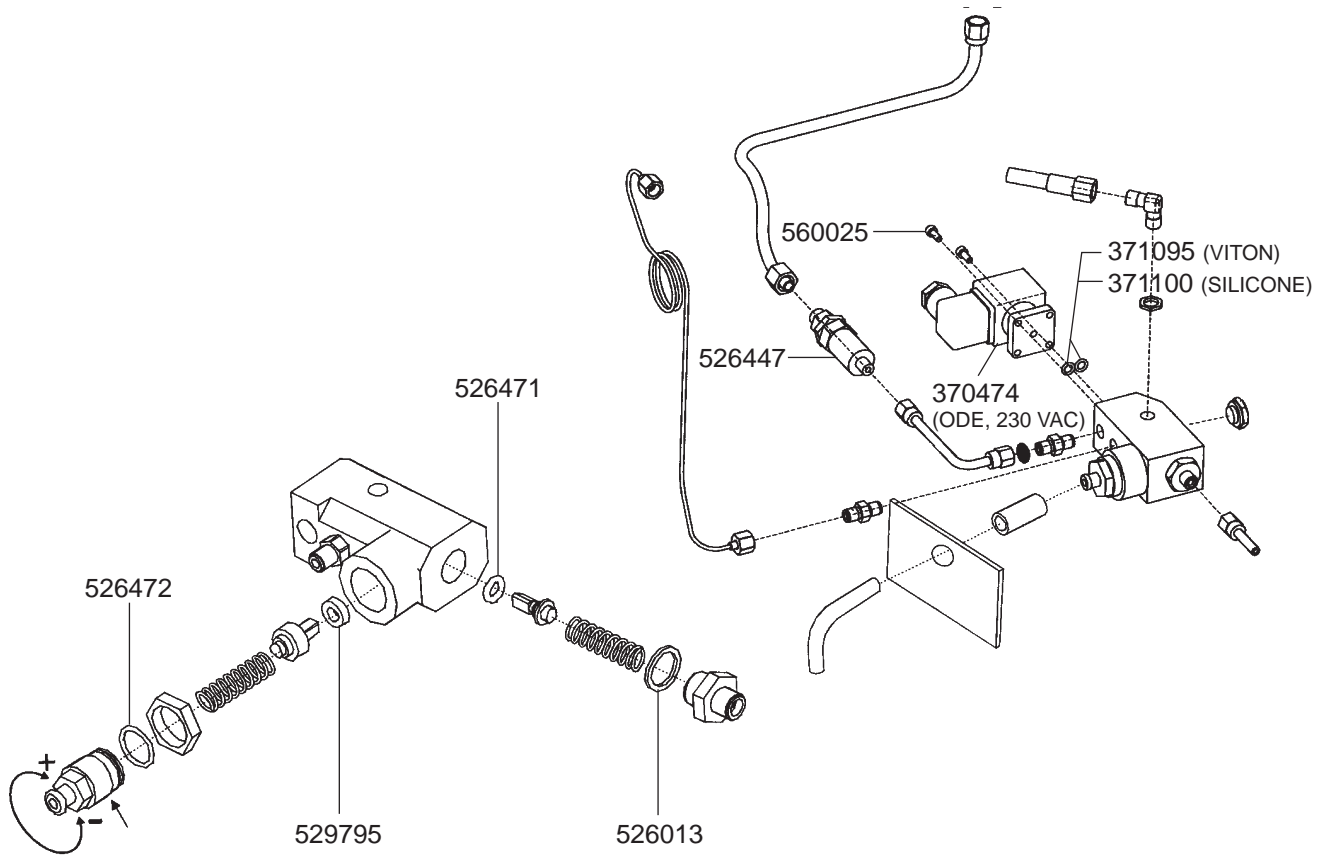

VALVES MOSAIC