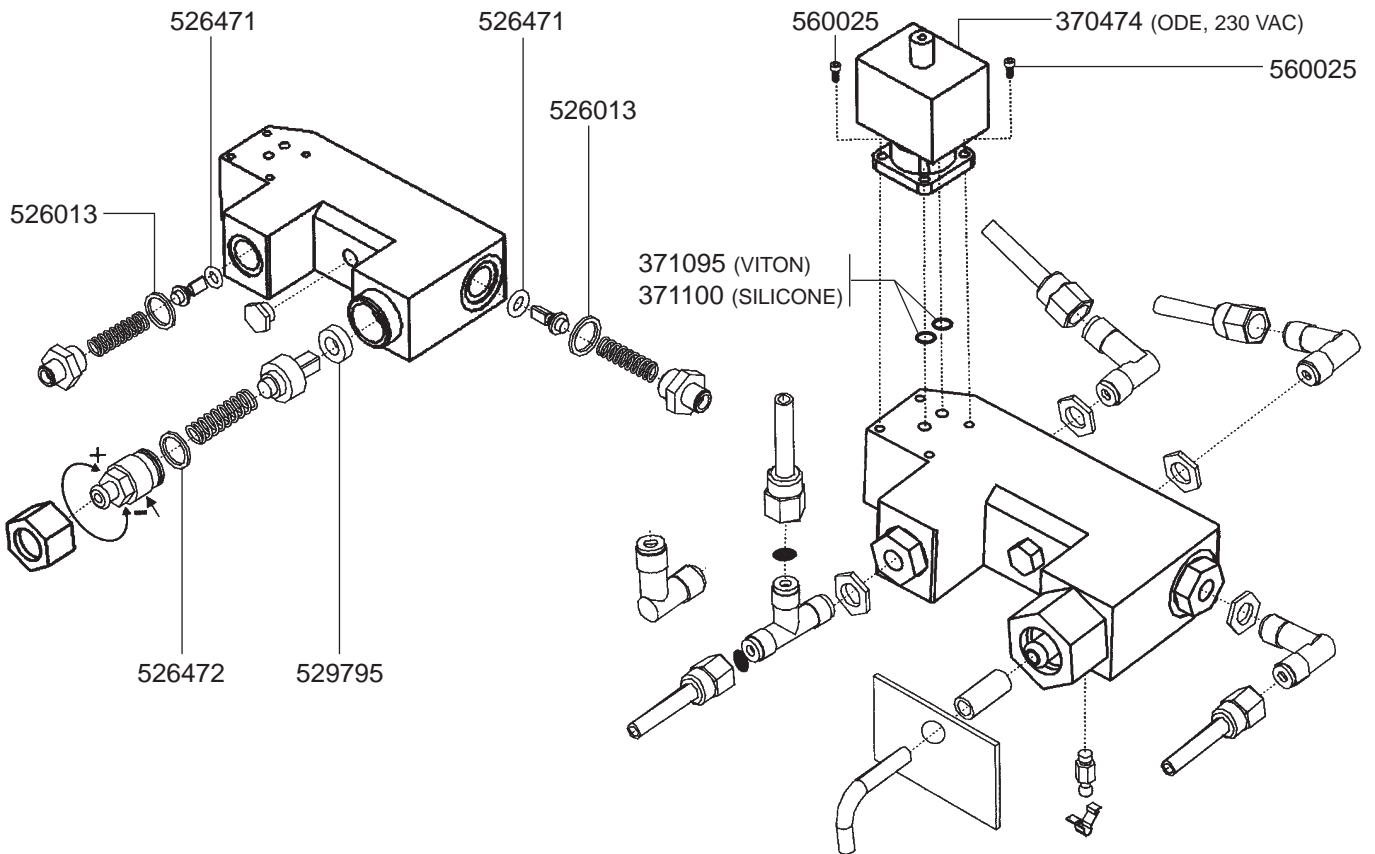

VALVES VIVA S 1GR

VALVES LC/XL PALLAS

VALVES MOSAIC

DRIP TRAY/MANOMETERS

BOILER VARIOUS

529306
(1/2")

529305
(3/8")

529360
(1/2")