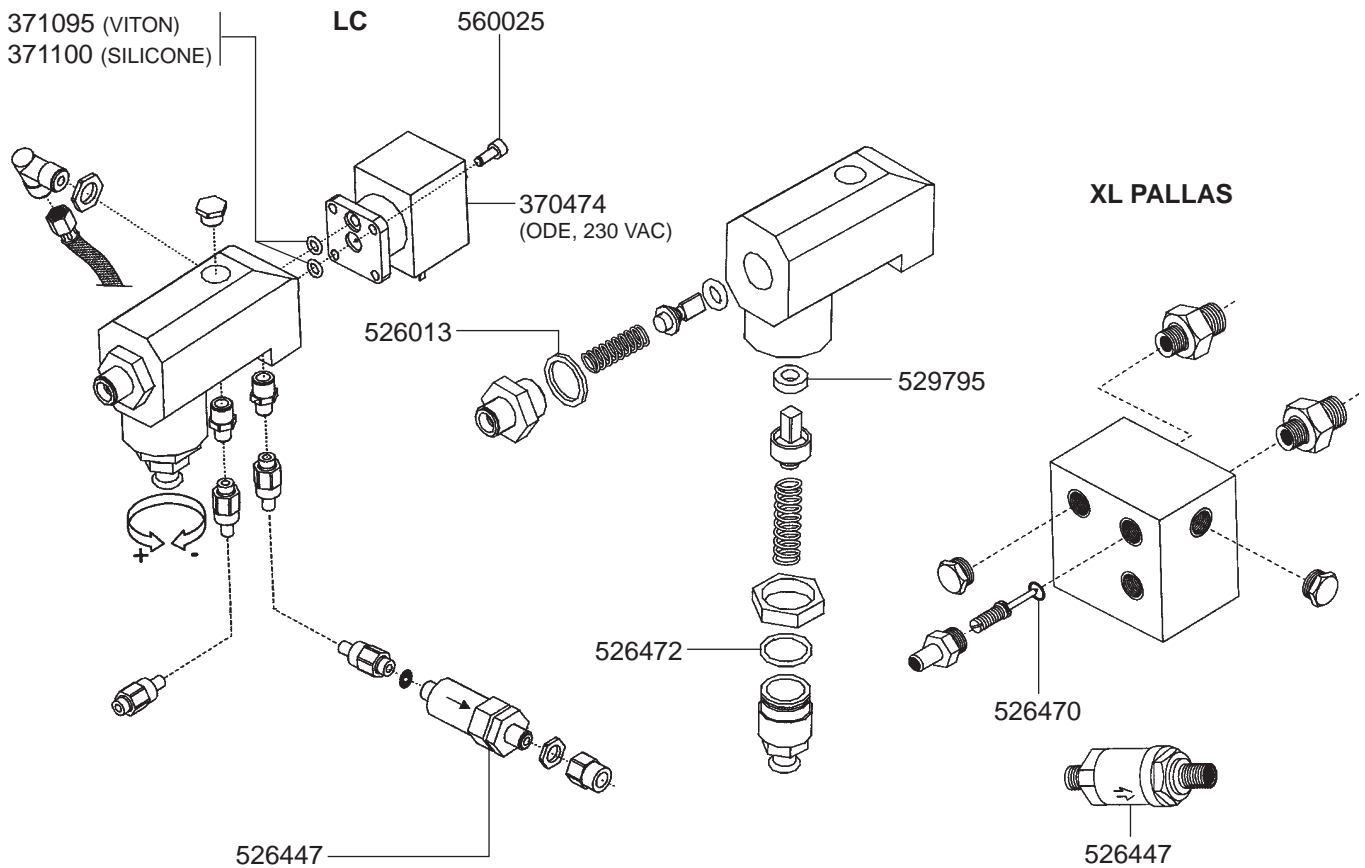

VALVES VIVA S 1GR

VALVES LC/XL PALLAS

VALVES MOSAIC

DRIP TRAY/MANOMETERS

BOILER VARIOUS

529306
(1/2")

529305
(3/8")

529360
(1/2")