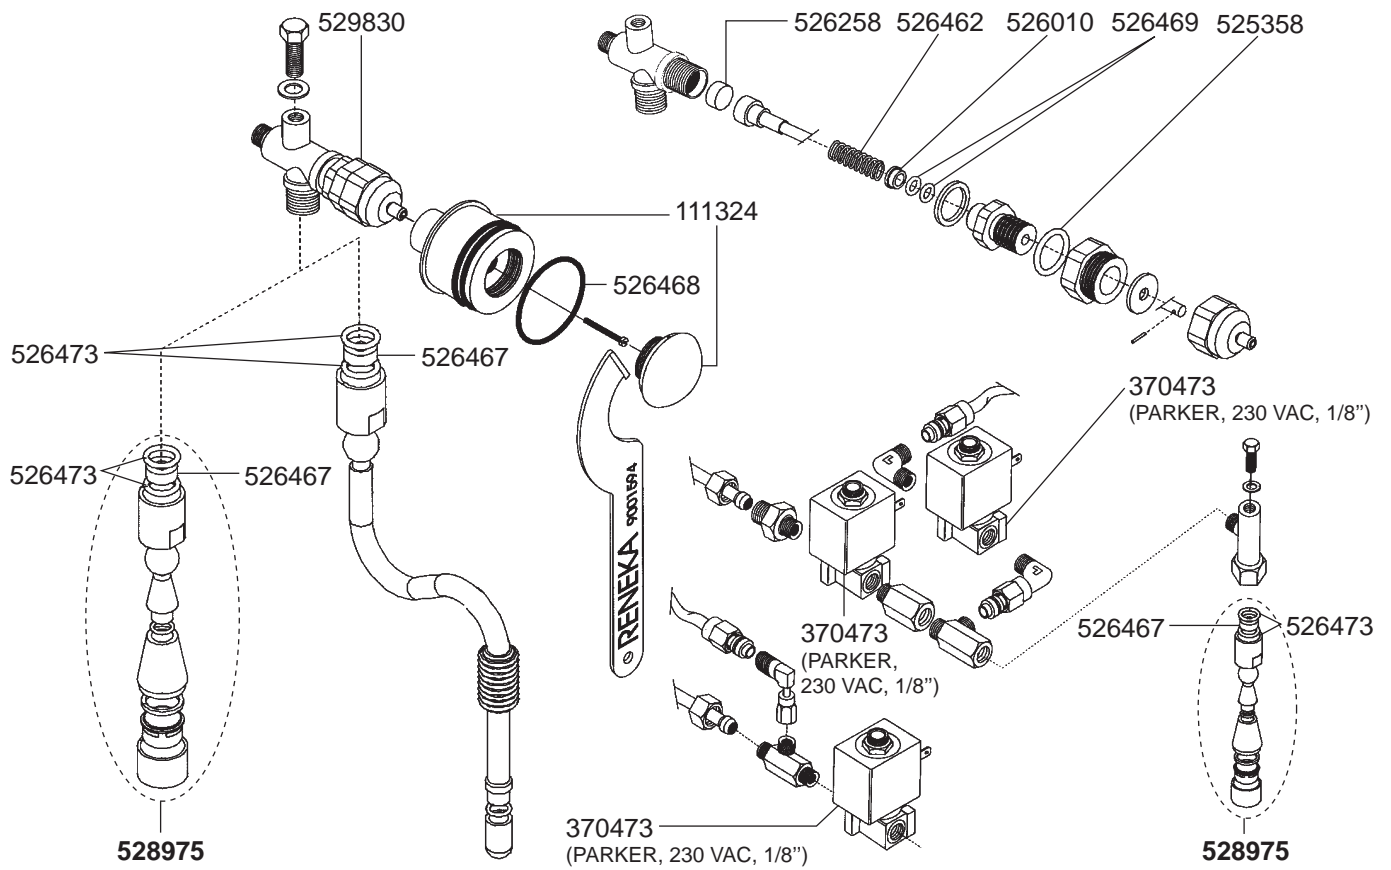

GROUP MOSAIC

FILTER HOLDERS

STEAM/WATER TAPS VIVA E/S

STEAM/WATER TAPS LC

STEAM/WATER TAPS XL PALLAS

STEAM/WATER TAPS STREAMLINE

STEAM/WATER TAPS MOSAIC - OLD MODELS

VALVES VIVA E/VIVA S 2GR/STEAMLINE