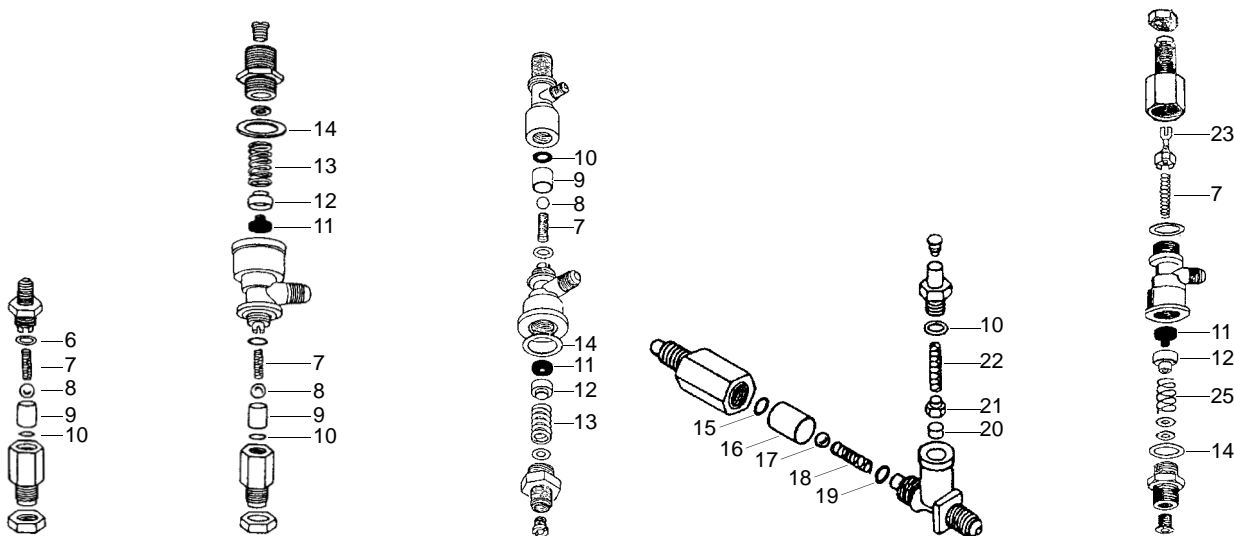

Valves

Suitable for Mairali

Item	Order	Description
1	529322	Retention valve
2	529319	Expansion- and retention valve
3	529323	Expansion- and retention valve

Item	Order	Description
4	529321	Expansion- and retention valve
5	529320	Expansion- and retention valve