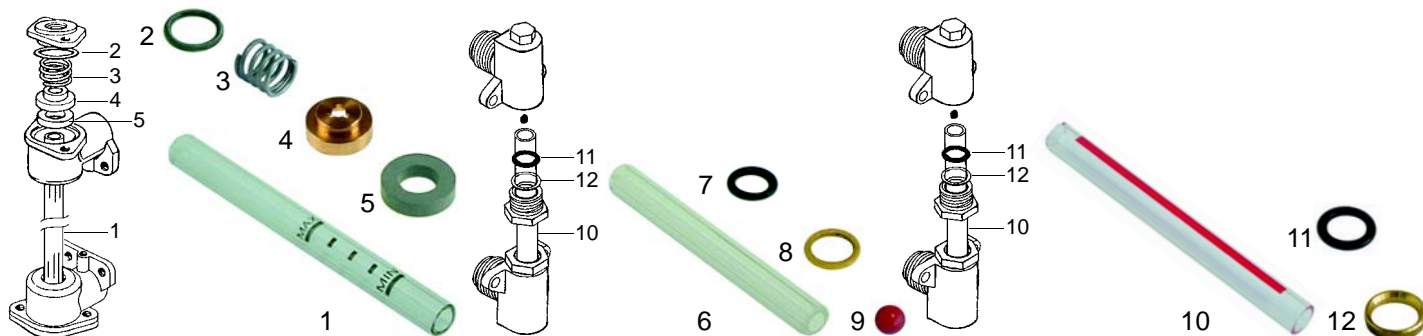

Element gaskets

Item	Order	Description
1	528488	Gasket (klingerit)
2	528002	Gasket (teflon)

Manometers

Item	Order	Description
1	541247	Manometer, 0 - 2 bar
2	541208	Manometer, double scale

Valves

Item	Order	Description
1	529312	Safety valve, 1,8 bar, 3/8"
2	529316	Safety valve/sealed, 1,8 bar, 3/8"
3	529303	Empty valve (stainless steel), 1/4"
4	529361	Cu-gasket, 1/4"
5	529349	Cu-gasket, 3/8"

Valves

Suitable for Mairali

Item	Order	Description
1	529322	Retention valve
2	529319	Expansion- and retention valve
3	529323	Expansion- and retention valve

Item	Order	Description
4	529321	Expansion- and retention valve
5	529320	Expansion- and retention valve

Item	Order	Description
6	529368	O-ring
7	528392	Spring
8	528419	Ball (stainless steel)
9	528768	Bush
10	529476	O-ring
11	528425	Gasket
12	528769	Bush

Item	Order	Description
13	528424	Spring
14	528420	Cu-gasket
15	528478	O-ring (viton)
16	528770	Bush
17	528422	Ball (stainless steel)
18	528421	Spring
19	528771	O-ring

Item	Order	Description
20	528772	Gasket
21	528773	Bush
22	528774	Spring
23	528775	Valve
24	528776	Gasket
25	528777	Spring

Level glass

Item	Order	Description
1	529351	Level glass
2	529357	Gasket
3	529356	Spring
4	528778	Bush