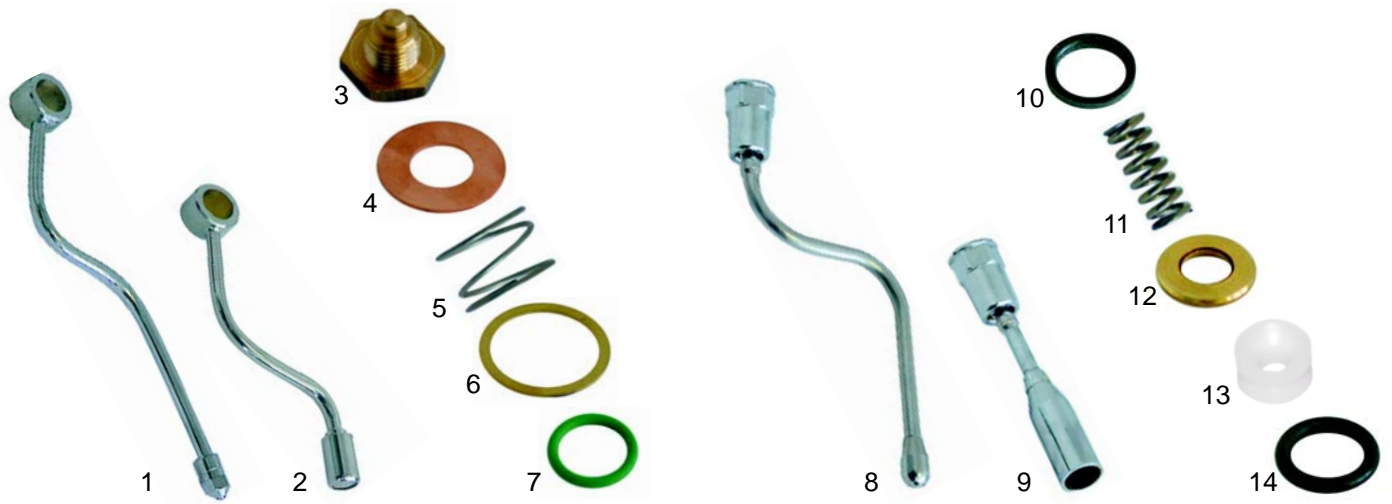

Item	Order	Description
9	528420	Cu-gasket
10	528423	Spring
11	528595	Bush

Item	Order	Description
12	528596	Gasket
13	528469	O-ring

Item	Order	Description
14	528597	Shaft extension, 17 mm
15	528598	Shaft, 42mm

M Taps

Item	Order	Description
1	529520	Steam/Water tap/cpl.
2	528427	Steam/Water tap/cpl.
3	528520	Cu-gasket
4	528648	Gasket (viton)

Item	Order	Description
5	528484	Spring
6	528649	O-ring (viton)
7	528643	Screw
8	528644	Washer

Item	Order	Description
9	528645	Spring
10	528646	Washer
11	528647	O-ring

Item	Order	Description
1	528759	Washer
2	528650	Bush
3	528780	Spring
4	111104	Knob
5	528781	Washer

Item	Order	Description
6	528762	Pin
7	111110	Cap
8	528760	Bush
9	528758	Spring

Item	Order	Description
10	528761	Washer
11	111122	Knob
12	111113	Cap/steam
13	111114	Cap/water

Pipes

Item	Order	Description
1	529521	Steam pipe
2	529522	Water pipe
3	528643	Banjo stem single
4	528644	Washer
5	528645	Spring