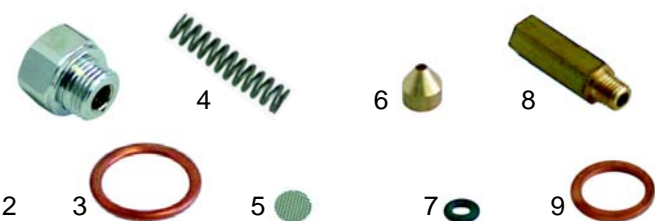

Item	Order	Description
2	528659	Ending cap
3	528520	Gasket
4	528668	Spring
5	528669	Filter
6	528670	Jet
7	528765	O-ring (viton)
8	528766	Lengthening, M6
8	528767	Lengthening, M8
9	528662	Cu-Gasket