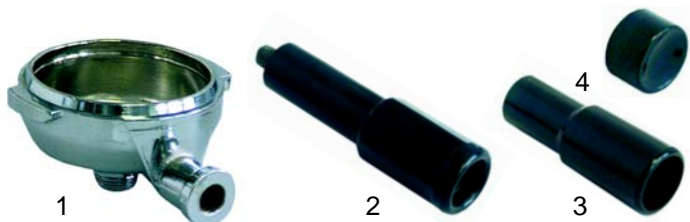

Filter holder

Item	Order	Description
1	529041	Filter holder, M12
2	529121	Filter holder handle
3	529148	Filter holder handle
4	529147	Cap