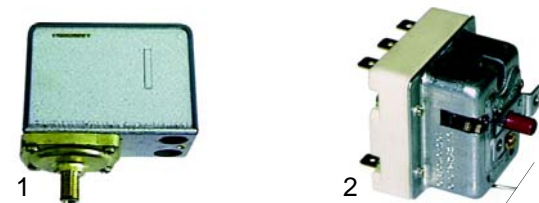

Item	Order	Description
1	370059	cpl., 3 ways, 1/4", 230V AC
2	370206	cpl., 2 ways, 230V AC
3	371029	Magnetic coil, 230V AC
4	371033	Magnetic coil, with cable, 230V AC

Item	Order	Description
1	371090	Plug
2	371095	O-ring (viton)
3	371100	O-ring (Silicon)

Pressure switches, thermostats

Item	Order	Description
1	541021	Pressure switch, 3 poles
2	390166	Safety thermostat, 3 poles

Schalter/Switches

Item	Order	Description
1	345157	Main switch
2	301002	Group switch
3	301015	Group switch, DPDT