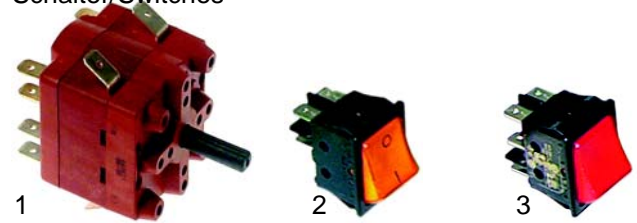

Item	Order	Description
1	370059	cpl., 3 ways, 1/4", 230V AC
2	370206	cpl., 2 ways, 230V AC
3	371029	Magnetic coil, 230V AC
4	371033	Magnetic coil, with cable, 230V AC

Item	Order	Description
1	371090	Plug
2	371095	O-ring (viton)
3	371100	O-ring (Silicon)

Pressure switches, thermostats

Item	Order	Description
1	541021	Pressure switch, 3 poles
2	390166	Safety thermostat, 3 poles

Schalter/Switches

Item	Order	Description
1	345157	Main switch
2	301002	Group switch
3	301015	Group switch, DPDT

Switches, lamps

Item	Order	Description
1	346066	Switch
2	346068	Push button
3	359400	Lamp/green, 8mm, 230V
4	359401	Lamp/red, 8mm, 230V

Level controller

Item	Order	Description
1	400019	Level controller, RL30/1E-2C/F, 230V
2	400237	Level controller, RL30/1E-2C/8, 230V
3	400020	Level probe, 150mm