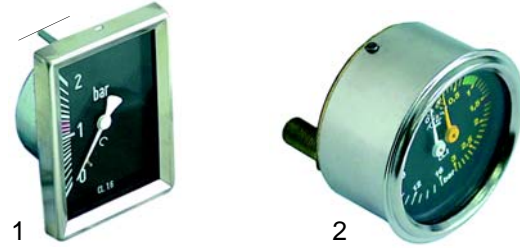

Elements

Item	Order	Description
1	417003	1 group, 1800W, 230V

Elements

With immersion socket

Item	Order	Description
1	417116	1 group, 1800W, 230V
2	417001	2 groups, 2600W, 230V
3	417109	3 groups, 3700W, 230V

Element gaskets

Item	Order	Description
1	528488	Gasket (klingerit)
2	528002	Gasket (teflon)

Manometers

Item	Order	Description
1	541247	Manometer, 0 - 2 bar
2	541208	Manometer, double scale

Valves

Item	Order	Description
1	529312	Safety valve, 1,8 bar, 3/8"
2	529316	Safety valve/sealed, 1,8 bar, 3/8"
3	529303	Empty valve (stainless steel), 1/4"
4	529361	Cu-gasket, 1/4"
5	529349	Cu-gasket, 3/8"