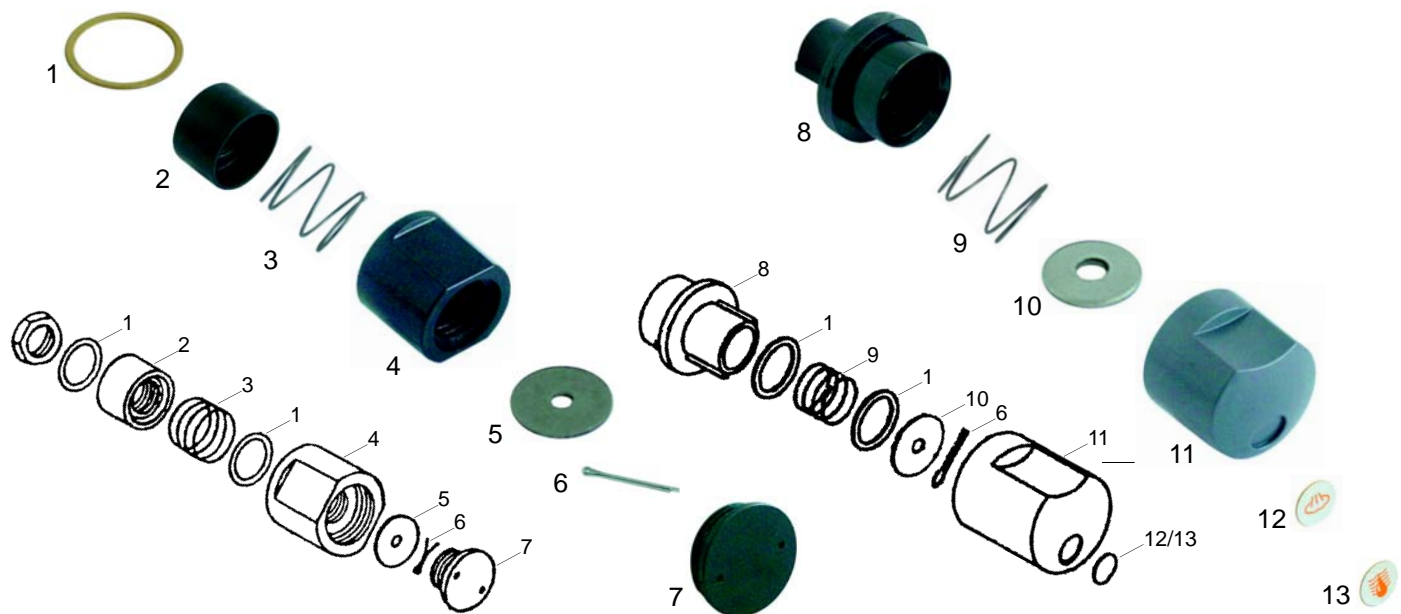

Item	Order	Description
1	528759	Washer
2	528650	Bush
3	528780	Spring
4	111104	Knob
5	528781	Washer

Item	Order	Description
6	528762	Pin
7	111110	Cap
8	528760	Bush
9	528758	Spring

Item	Order	Description
10	528761	Washer
11	111122	Knob
12	111113	Cap/steam
13	111114	Cap/water