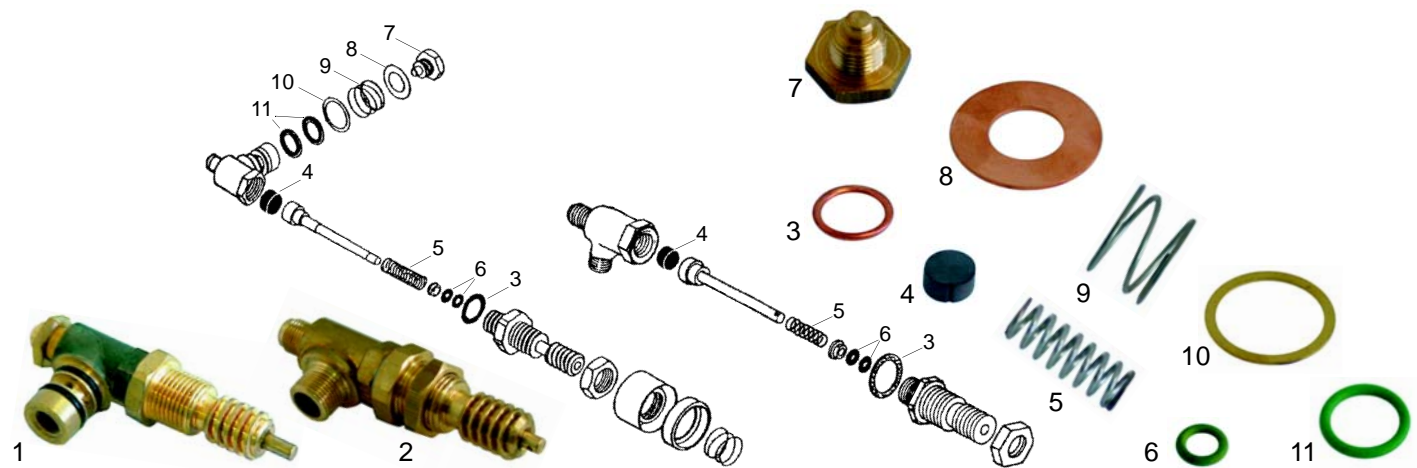

Item	Order	Description
5	529354	Gasket
6	529367	Level glass
7	529368	O-ring
8	529369	Washer

Item	Order	Description
9	529355	Plastic ball
10	529387	Level glass
11	528583	O-ring
12	528682	Washer

Water inlet valve

Item	Order	Description
1	529524	Water inlet valve/cpl.
2	529525	Water inlet valve/cpl., long axle
3	111020	Knob

Item	Order	Description
4	528779	Union nut
5	111068	Knob
6	111069	Rosette

Item	Order	Description
7	111098	Knob
8	111103	Cap

Item	Order	Description
9	528420	Cu-gasket
10	528423	Spring
11	528595	Bush

Item	Order	Description
12	528596	Gasket
13	528469	O-ring

Item	Order	Description
14	528597	Shaft extension, 17 mm
15	528598	Shaft, 42mm

M Taps

Item	Order	Description
1	529520	Steam/Water tap/cpl.
2	528427	Steam/Water tap/cpl.
3	528520	Cu-gasket
4	528648	Gasket (viton)

Item	Order	Description
5	528484	Spring
6	528649	O-ring (viton)
7	528643	Screw
8	528644	Washer