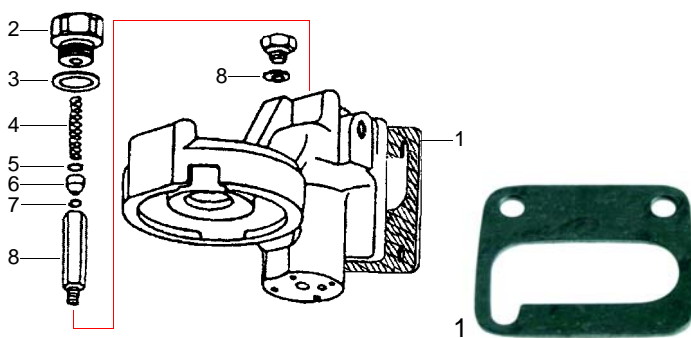

Gruppe/Group

Item	Order	Description
1	528763	Group gasket