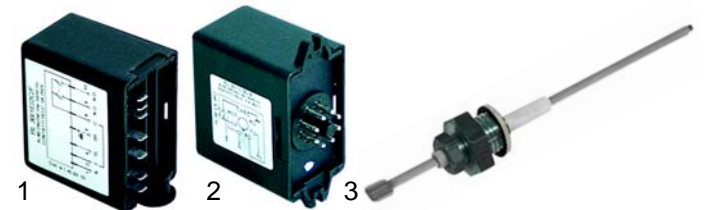

Pressure switches, thermostats

Item	Order	Description
1	541021	Pressure switch, 3 poles
2	390166	Safety thermostat, 3 poles

Schalter/Switches

Item	Order	Description
1	345157	Main switch
2	301002	Group switch
3	301015	Group switch, DPDT

Switches, lamps

Item	Order	Description
1	346066	Switch
2	346068	Push button
3	359400	Lamp/green, 8mm, 230V
4	359401	Lamp/red, 8mm, 230V

Level controller

Item	Order	Description
1	400019	Level controller, RL30/1E-2C/F, 230V
2	400237	Level controller, RL30/1E-2C/8, 230V
3	400020	Level probe, 150mm