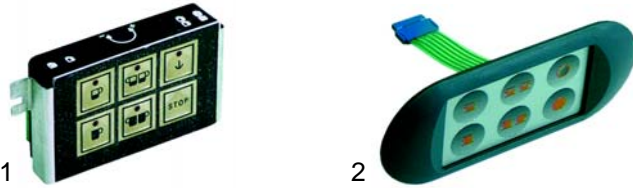

Pressure switches, thermostats

Item	Order	Description
1	541021	Pressure switch, 3 poles
2	390166	Safety thermostat, 3 poles

Schalter/Switches

Item	Order	Description
1	345157	Main switch
2	301002	Group switch
3	301015	Group switch, DPDT

Switches, lamps

Item	Order	Description
1	346066	Switch
2	346068	Push button
3	359400	Lamp/green, 8mm, 230V
4	359401	Lamp/red, 8mm, 230V

Level controller

Item	Order	Description
1	400019	Level controller, RL30/1E-2C/F, 230V
2	400237	Level controller, RL30/1E-2C/8, 230V
3	400020	Level probe, 150mm

Relays

Item	Order	Description
1	380151	Time relay
2	380134	Relay, DPDT
3	380137	Base, 8 poles

Flowmeter/Flow-meters

Item	Order	Description
1	400222	Flowmeter, 1/4"
2	400004	Flowmeter, 1/4"
3	400256	Plug
4	400257	Flowmeter turbine
5	400258	Case gasket

Key push buttons

Item	Order	Description
1	400379	Key push button
2	400320	Key push button cable

Item	Order	Description
1	400450	Key push button/cpl.
2	400451	Key push button

Electronics

Item	Order	Description
1	400316	Electronic box, 2 groups
2	400443	Electronic board
3	400322	Electronic box, 2 - 3 groups