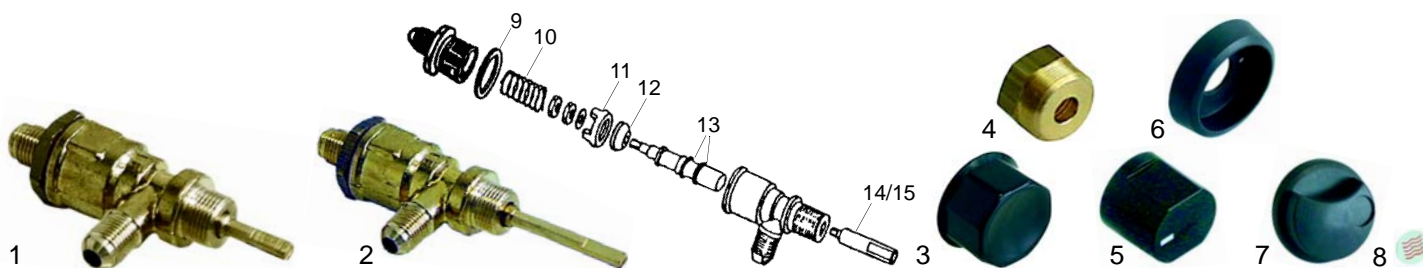

Item	Order	Description
6	529368	O-ring
7	528392	Spring
8	528419	Ball (stainless steel)
9	528768	Bush
10	529476	O-ring
11	528425	Gasket
12	528769	Bush

Item	Order	Description
13	528424	Spring
14	528420	Cu-gasket
15	528478	O-ring (viton)
16	528770	Bush
17	528422	Ball (stainless steel)
18	528421	Spring
19	528771	O-ring

Item	Order	Description
20	528772	Gasket
21	528773	Bush
22	528774	Spring
23	528775	Valve
24	528776	Gasket
25	528777	Spring

Level glass

Item	Order	Description
1	529351	Level glass
2	529357	Gasket
3	529356	Spring
4	528778	Bush

Item	Order	Description
5	529354	Gasket
6	529367	Level glass
7	529368	O-ring
8	529369	Washer

Item	Order	Description
9	529355	Plastic ball
10	529387	Level glass
11	528583	O-ring
12	528682	Washer

Water inlet valve

Item	Order	Description
1	529524	Water inlet valve/cpl.
2	529525	Water inlet valve/cpl., long axle
3	111020	Knob

Item	Order	Description
4	528779	Union nut
5	111068	Knob
6	111069	Rosette

Item	Order	Description
7	111098	Knob
8	111103	Cap