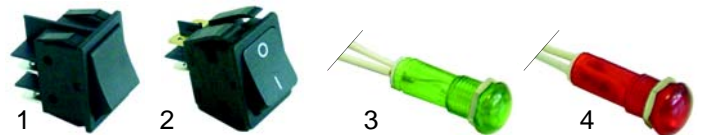

Pressure switches, thermostats

Item	Order	Description
1	541021	Pressure switch, 3 poles
2	390166	Safety thermostat, 3 poles

Schalter/Switches

Item	Order	Description
1	345157	Main switch
2	301002	Group switch
3	301015	Group switch, DPDT

Switches, lamps

Item	Order	Description
1	346066	Switch
2	346068	Push button
3	359400	Lamp/green, 8mm, 230V
4	359401	Lamp/red, 8mm, 230V

Level controller

Item	Order	Description
1	400019	Level controller, RL30/1E-2C/F, 230V
2	400237	Level controller, RL30/1E-2C/8, 230V
3	400020	Level probe, 150mm