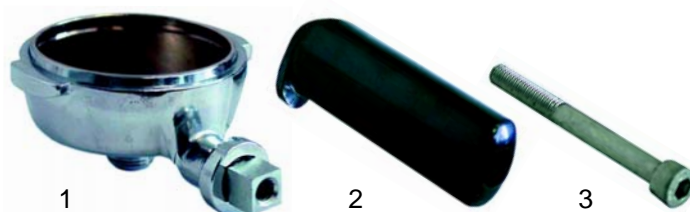

Shower

Item	Order	Description
1	529081	Dispersion
2	529080	Shower

Filter holder gaskets

Item	Order	Description
1	528033	Shim gasket, 71 x 68 mm
2	528030	Filter holder gasket, 73 x 57 x 8 mm
2	528031	Filter holder gasket, 73 x 57 x 8,5 mm
2	528032	Filter holder gasket, 73 x 57 x 9 mm
3	529079	Filter holder spring

Filter

Item	Order	Description
1	529012	Filter, 1 cup (6g)
1	529011	Filter, 1 cup (7g)
2	529014	Filter, 2 cups (12g)
2	529013	Filter, 2 cups (14g)
3	529023	Blank filter

Filter holder

Item	Order	Description
1	529041	Filter holder, M12
2	529121	Filter holder handle
3	529148	Filter holder handle
4	529147	Cap

Item	Order	Description
1	529150	Filter holder
2	529112	Filter holder handle
3	529123	Screw

Spouts

Item	Order	Description
1	529001	Spout 3/8", one way long
2	529003	Spout 3/8", one way curved
3	529007	Spout 3/8", two way short