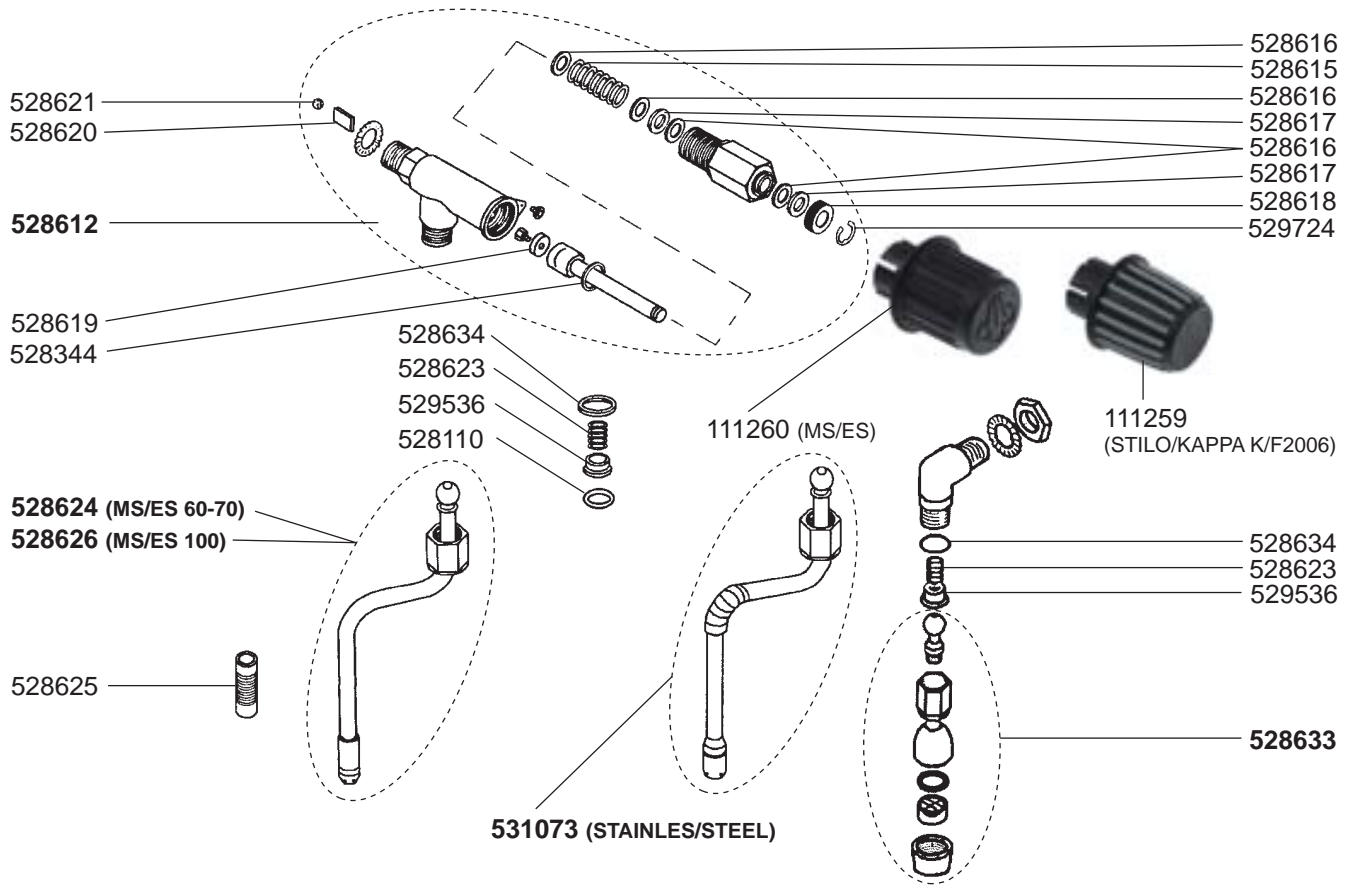

MAGISTER – ESPRESSO MACHINES

1
ESPRESSO MACHINES

STEAM/WATER TAPS