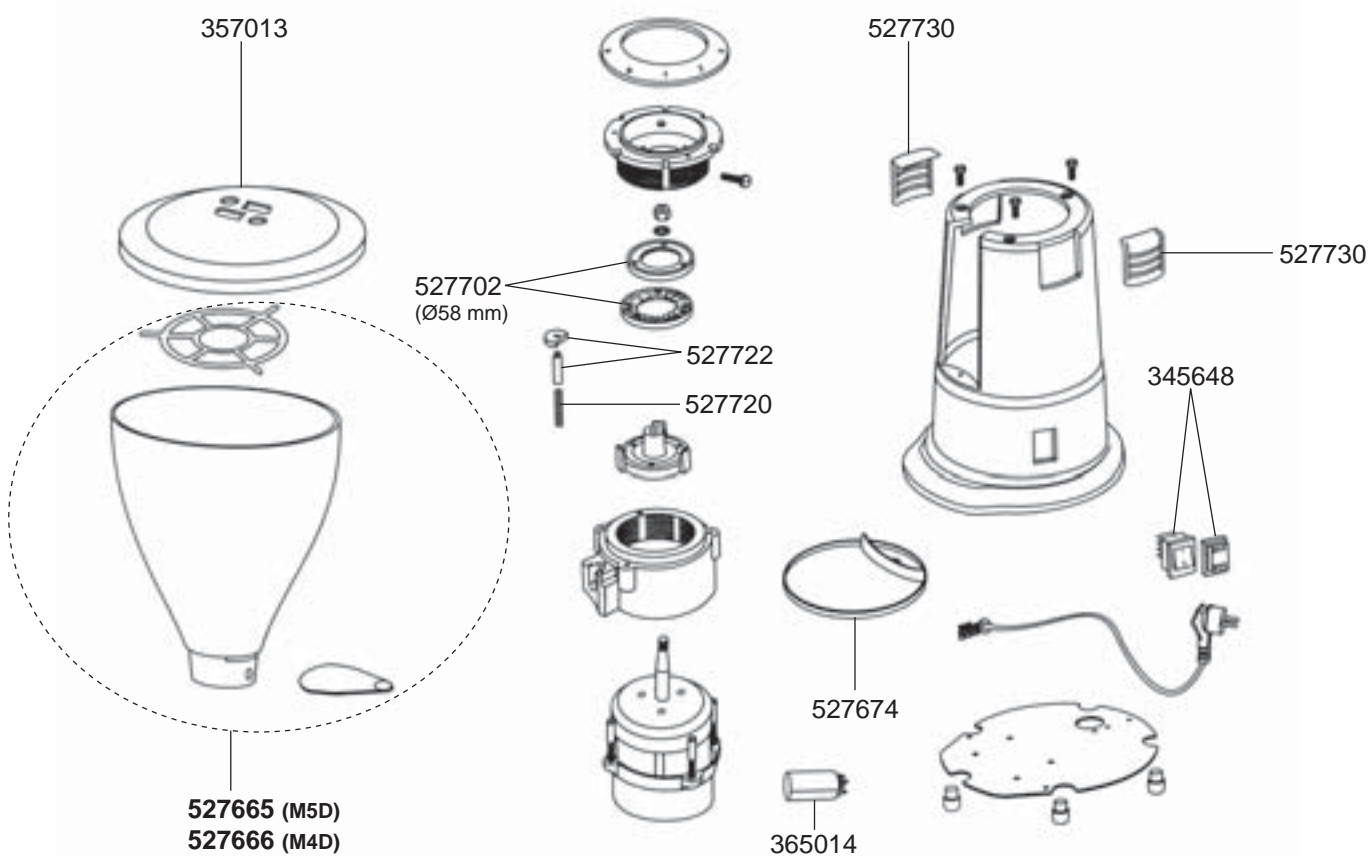

MACAP – COFFEE GRINDERS

MC6/MC7

M4D/M5D