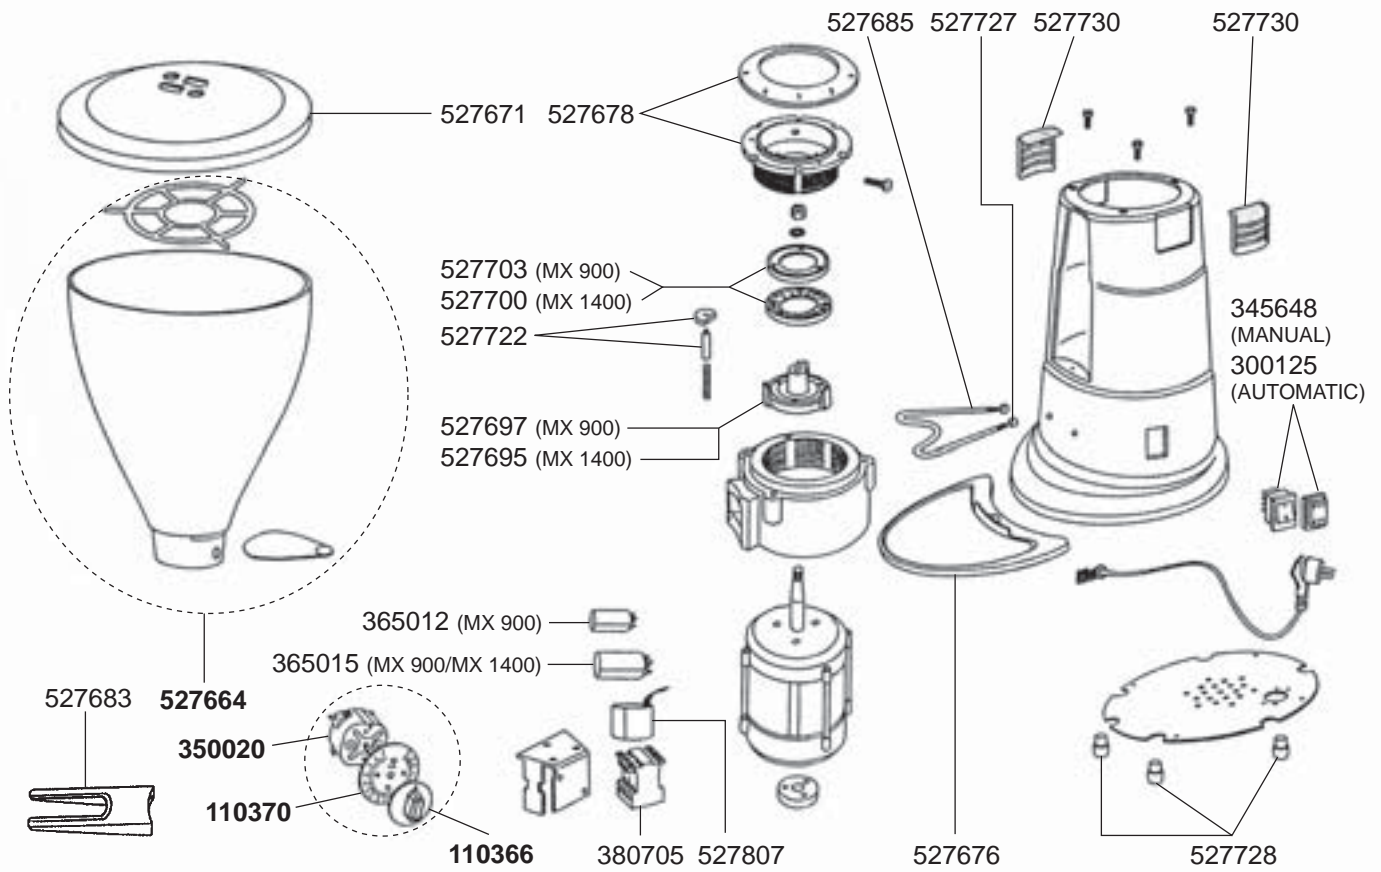

M4/M5 A-T

M7 900/M7 1400

MACAP – COFFEE GRINDERS

MX 900/MX 1400

MXK

DOSIMETERS (ALL MODELS)

MC4/MC5

MACAP – COFFEE GRINDERS