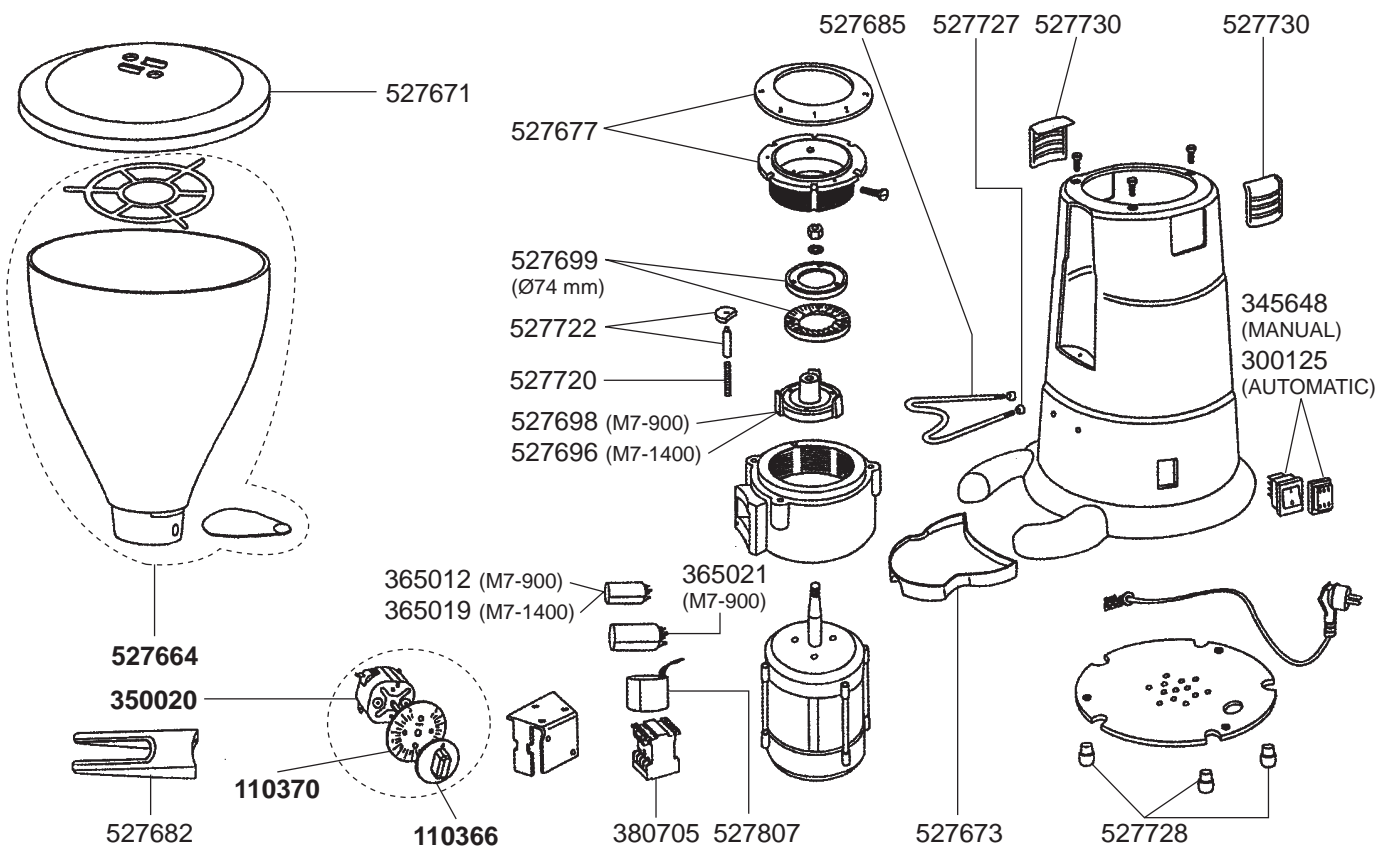

M4/M5 A-T

M7 900/M7 1400

MACAP – COFFEE GRINDERS

MX 900/MX 1400

MXK

DOSIMETERS (ALL MODELS)

MC4/MC5

MACAP – COFFEE GRINDERS