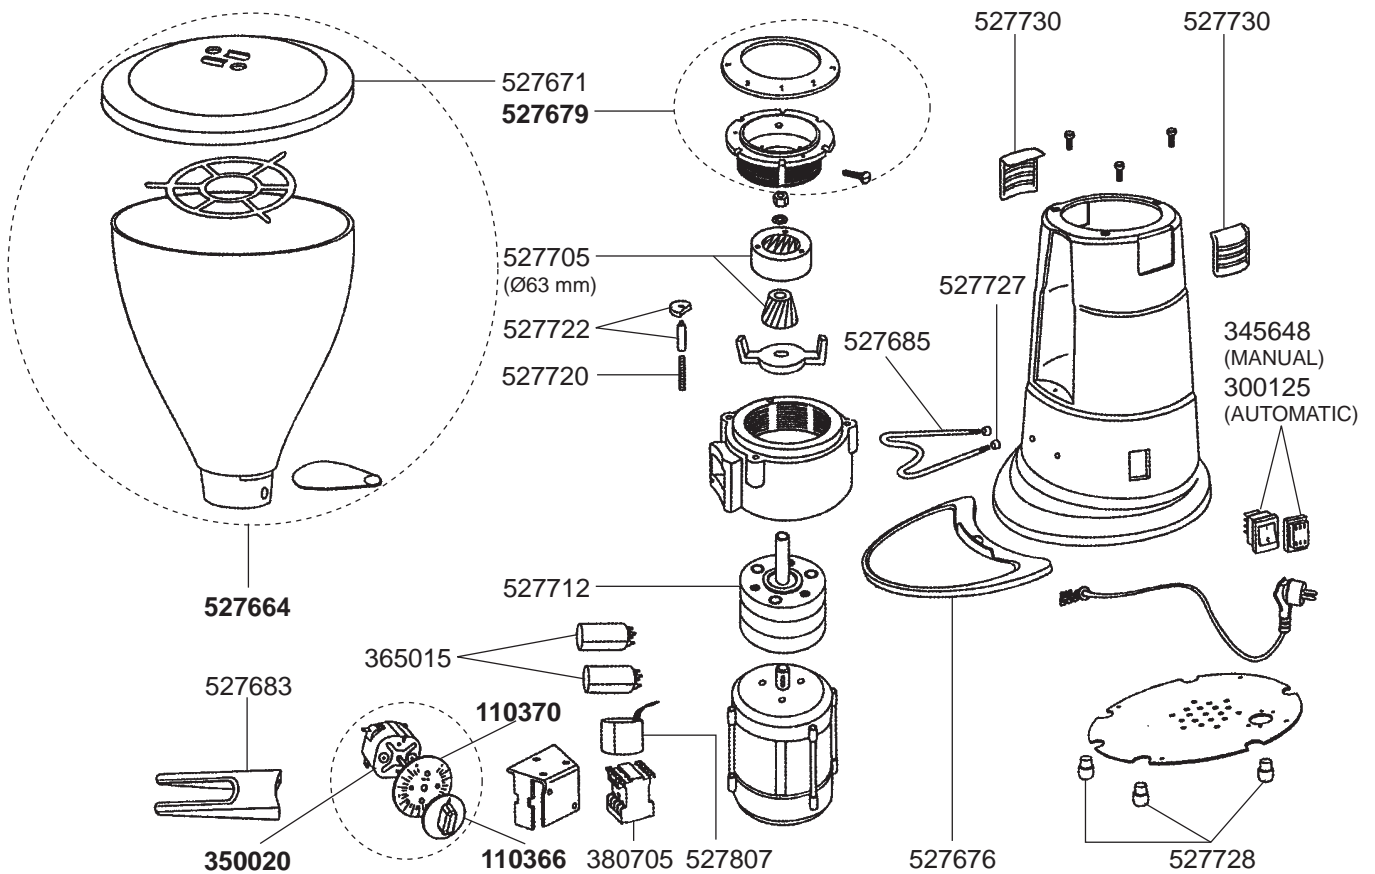

M4/M5 A-T

M7 900/M7 1400

MACAP – COFFEE GRINDERS

MX 900/MX 1400

MXK

DOSIMETERS (ALL MODELS)

MC4/MC5

MACAP – COFFEE GRINDERS