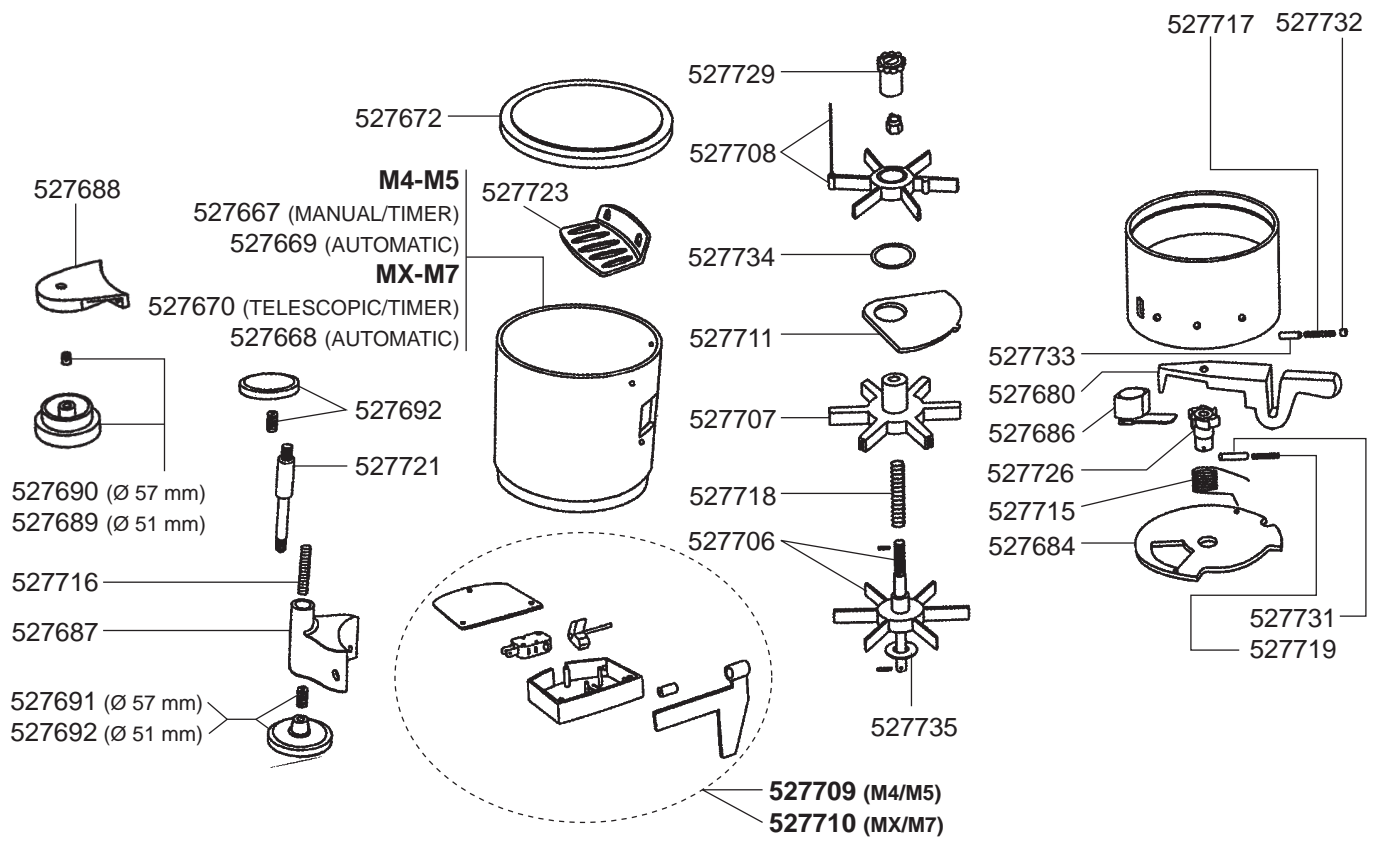

M4/M5 A-T

M7 900/M7 1400

MACAP – COFFEE GRINDERS

MX 900/MX 1400

MXK

DOSIMETERS (ALL MODELS)

MC4/MC5

MACAP – COFFEE GRINDERS