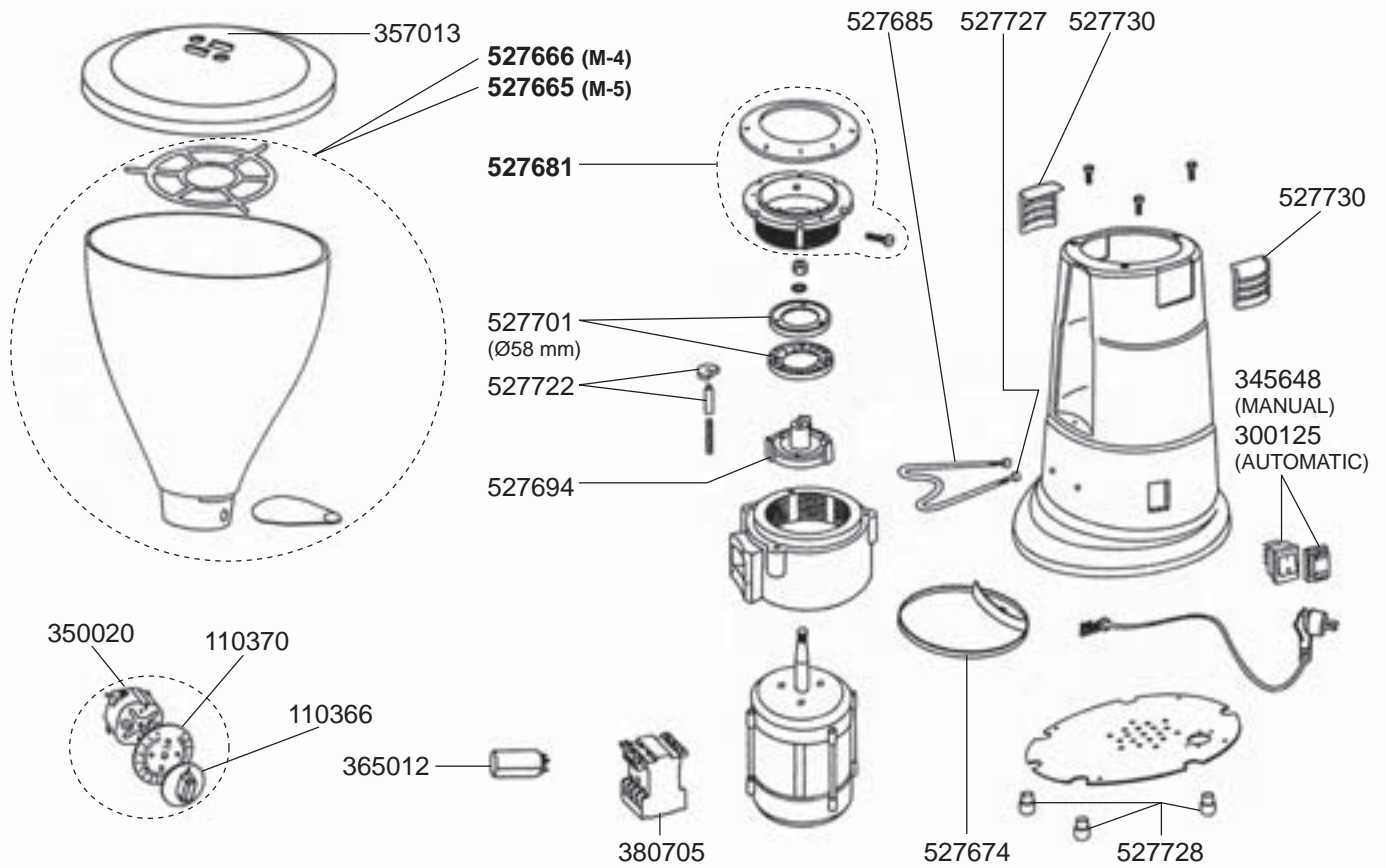

M4/M5 A-T

M7 900/M7 1400

MACAP – COFFEE GRINDERS

MX 900/MX 1400

MXK

DOSIMETERS (ALL MODELS)

MC4/MC5

MACAP – COFFEE GRINDERS