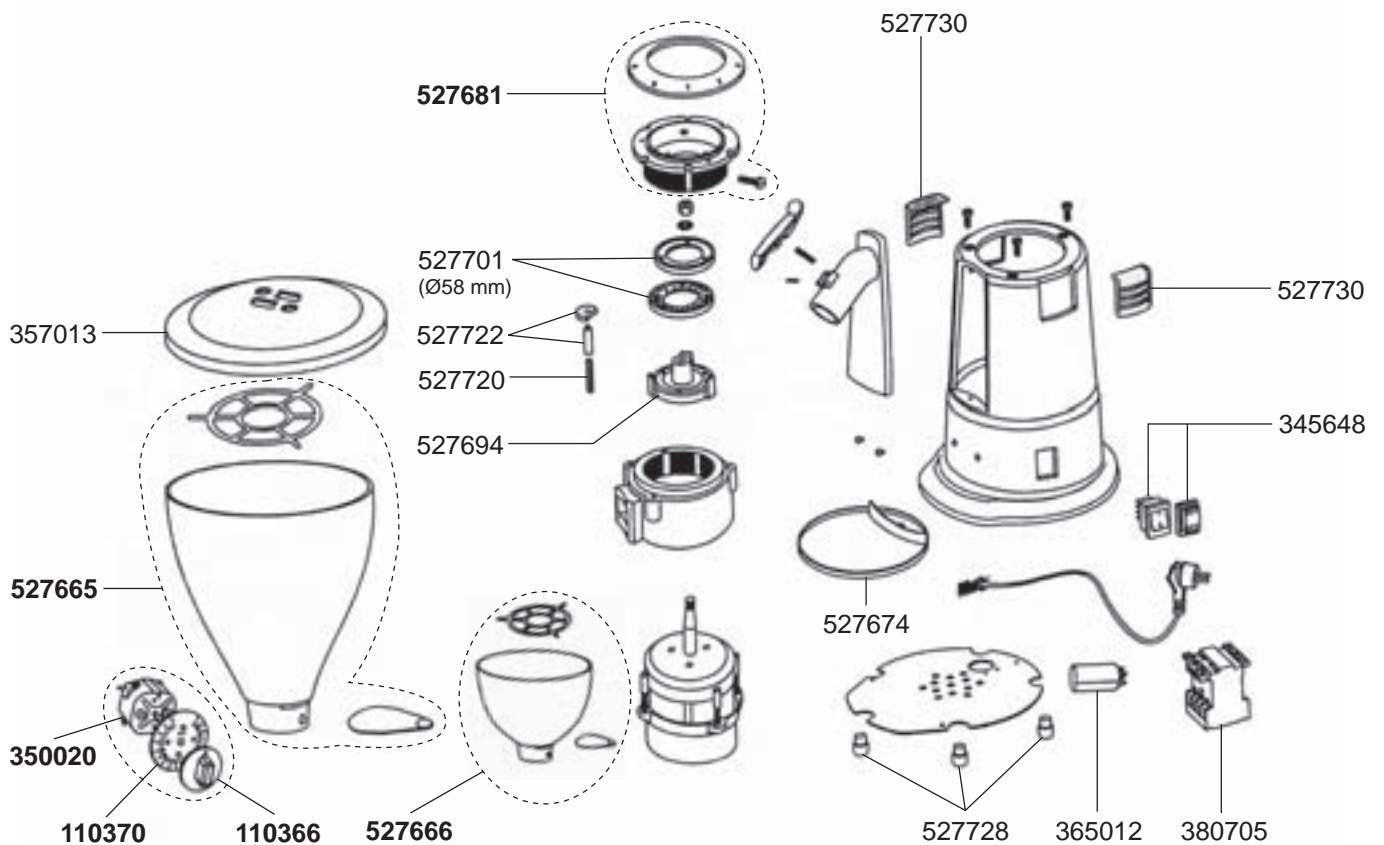

M4/M5 A-T

M7 900/M7 1400

MACAP – COFFEE GRINDERS

MX 900/MX 1400

MXK

DOSIMETERS (ALL MODELS)

MC4/MC5

MACAP – COFFEE GRINDERS