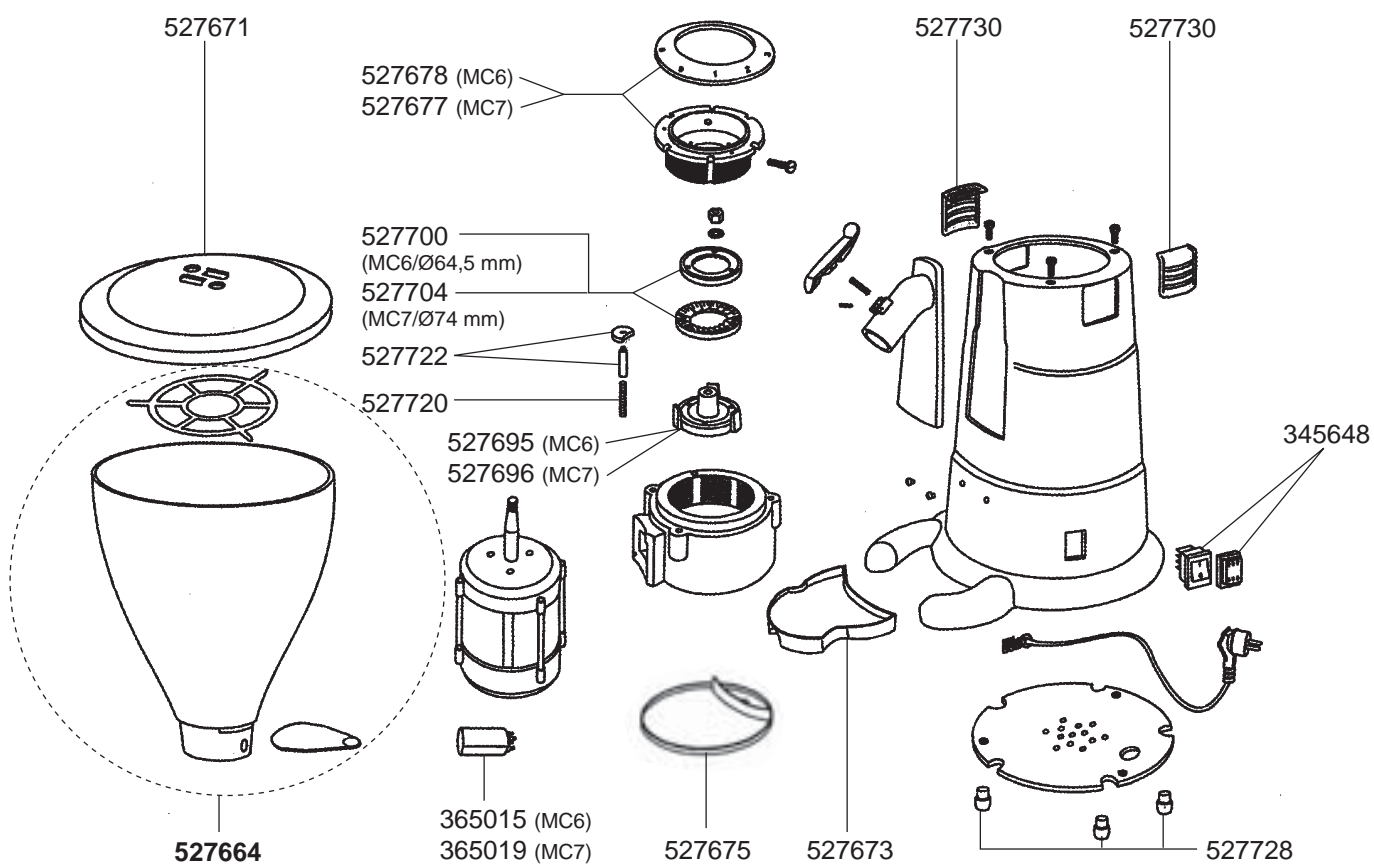

MACAP – COFFEE GRINDERS

MC6/MC7