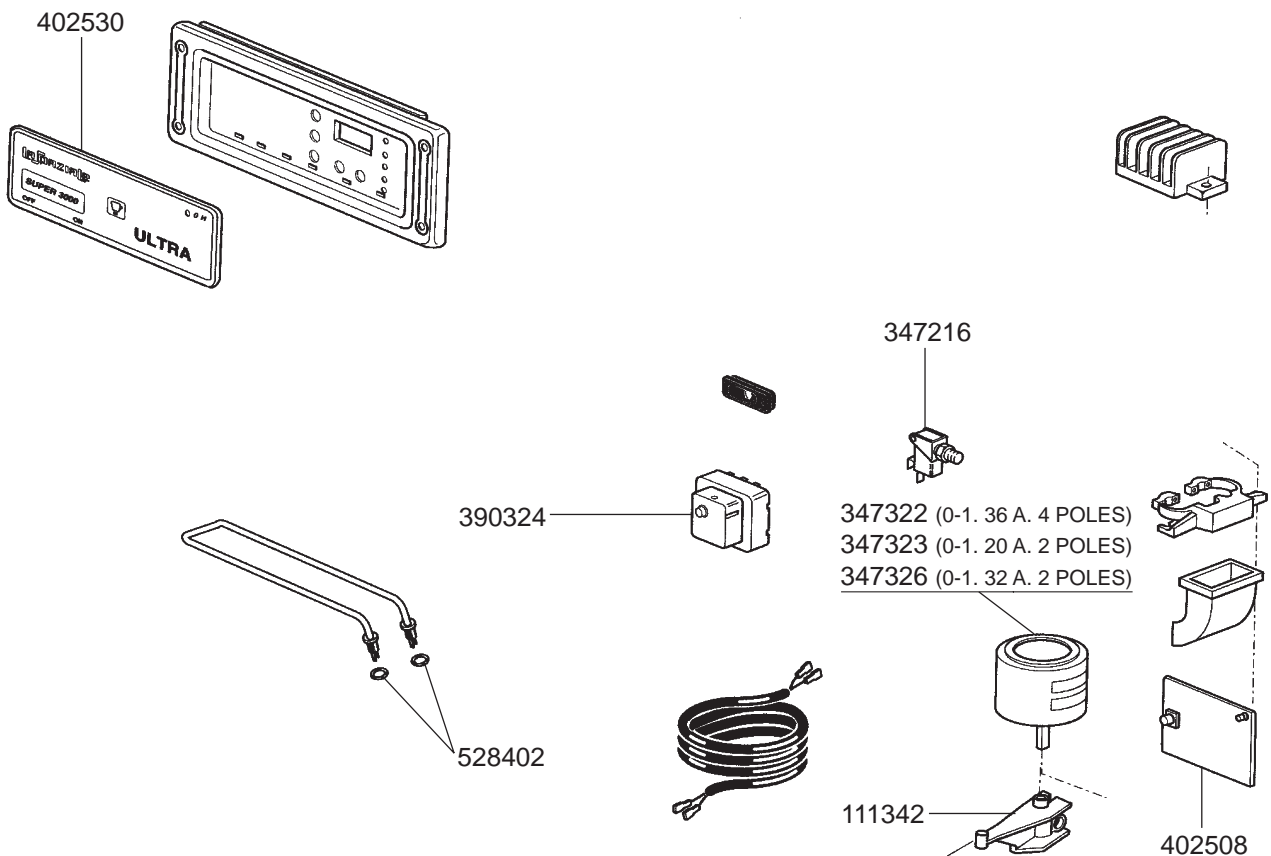

ELECTRICAL COMPONENTS ULTRA