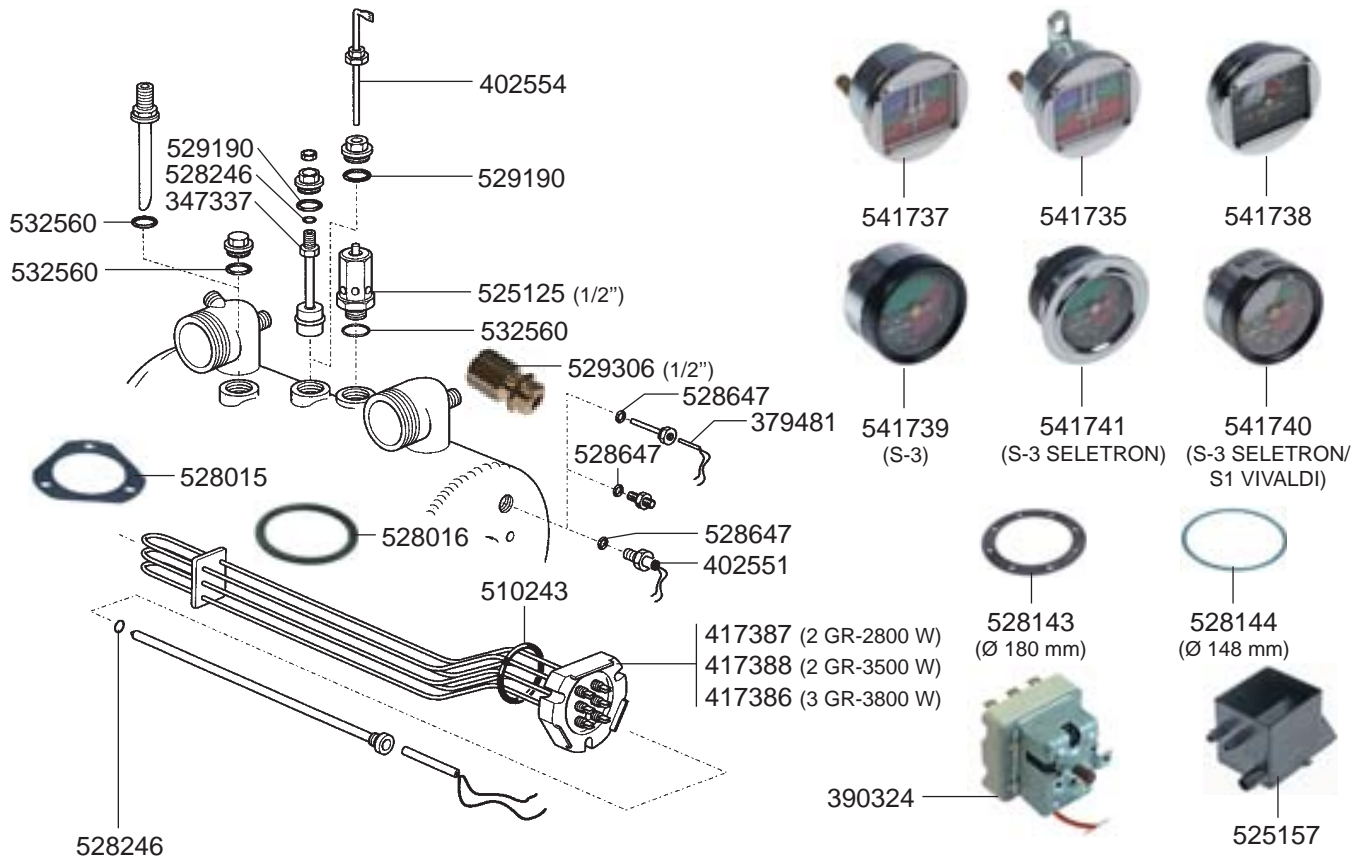

BOILER NEW/SUPER 3000/SELETRON PLUS/S-3 - MANOMETERS - DRIP TRAY VARIOUS