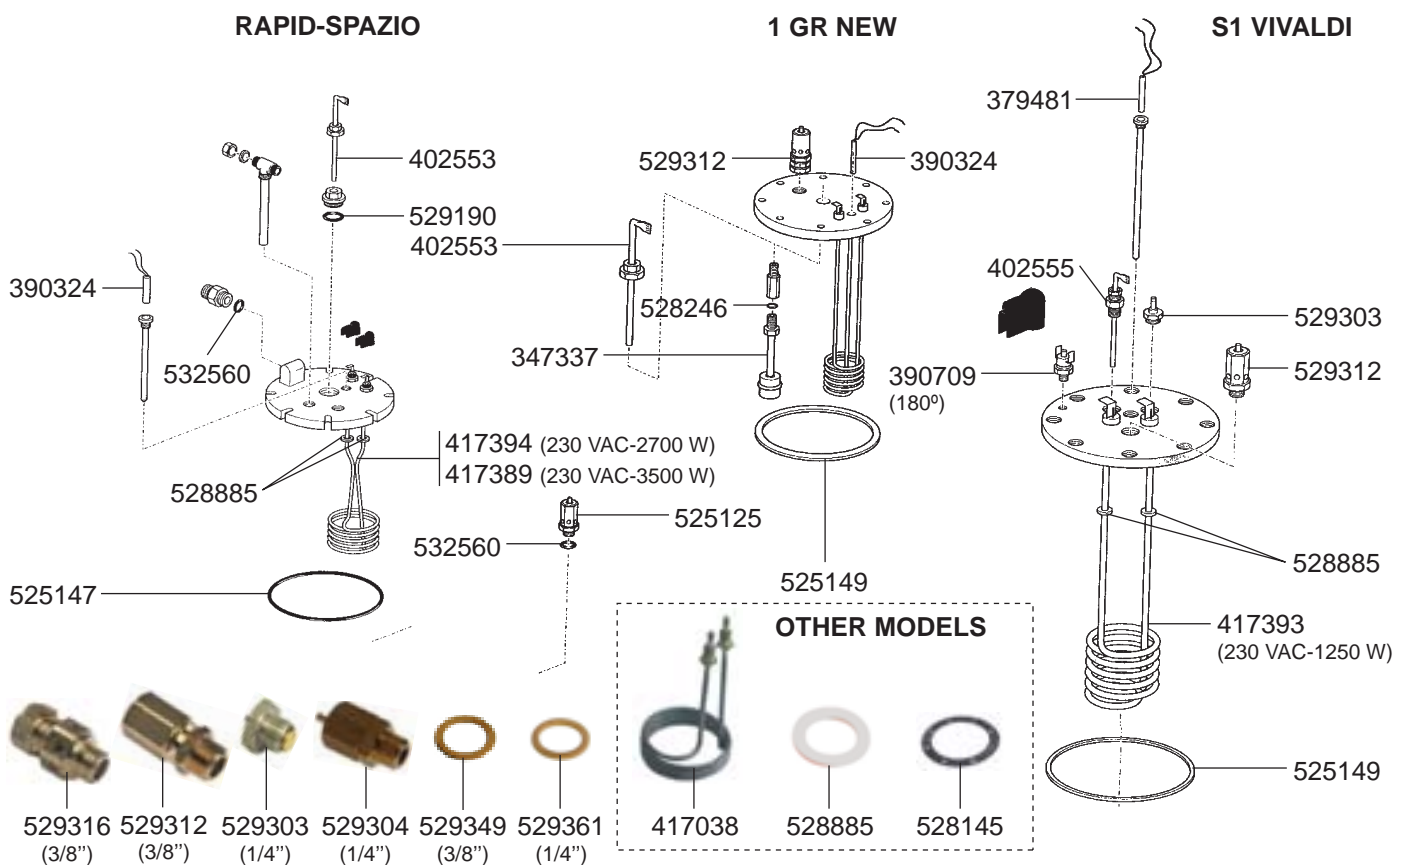

BOILER RAPID-SPAZIO/1GR NEW/S-1 VIVALDI VARIOUS