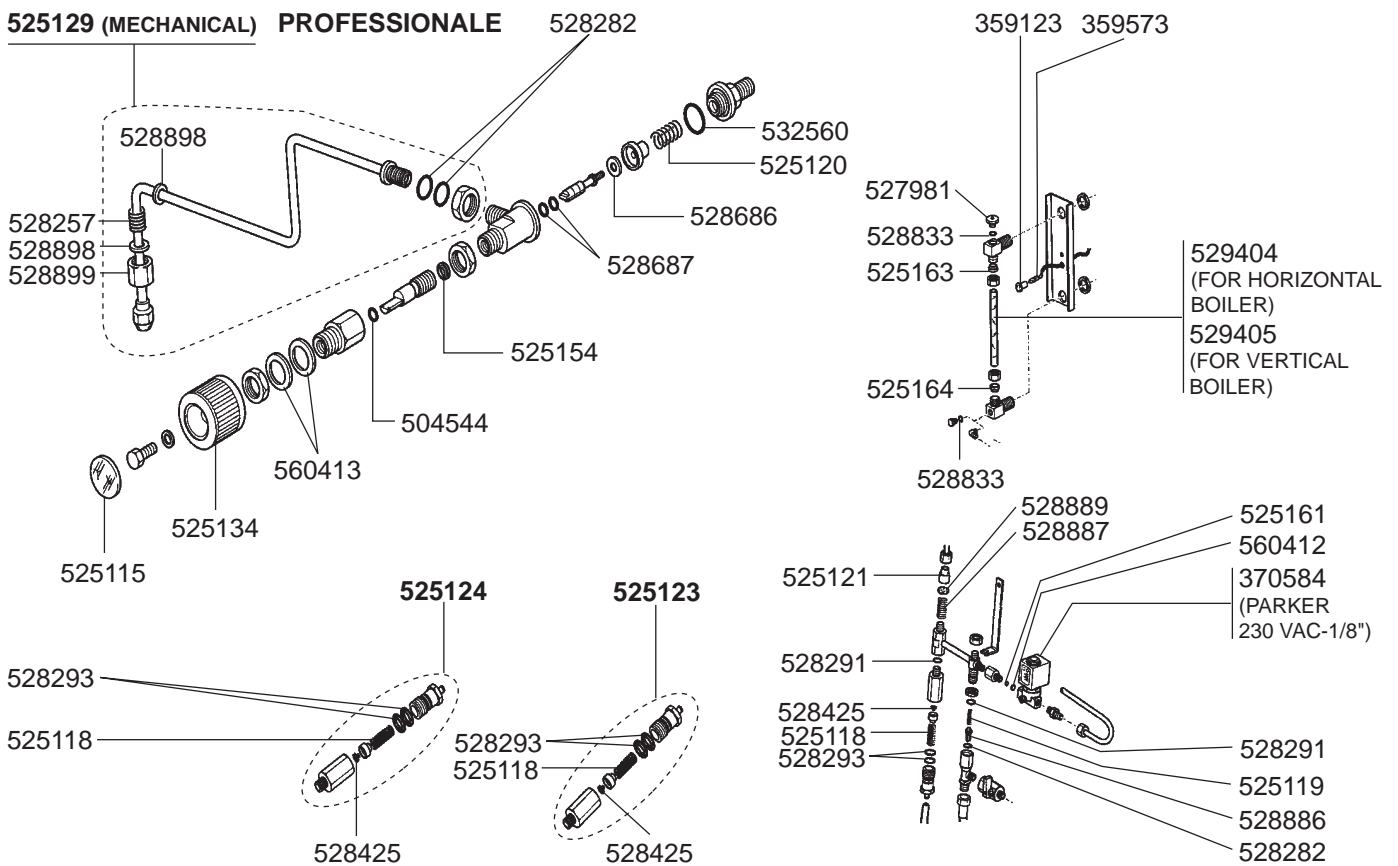

STEAM TAP PROFESSIONALE/LEVEL INDICATOR/VALVES