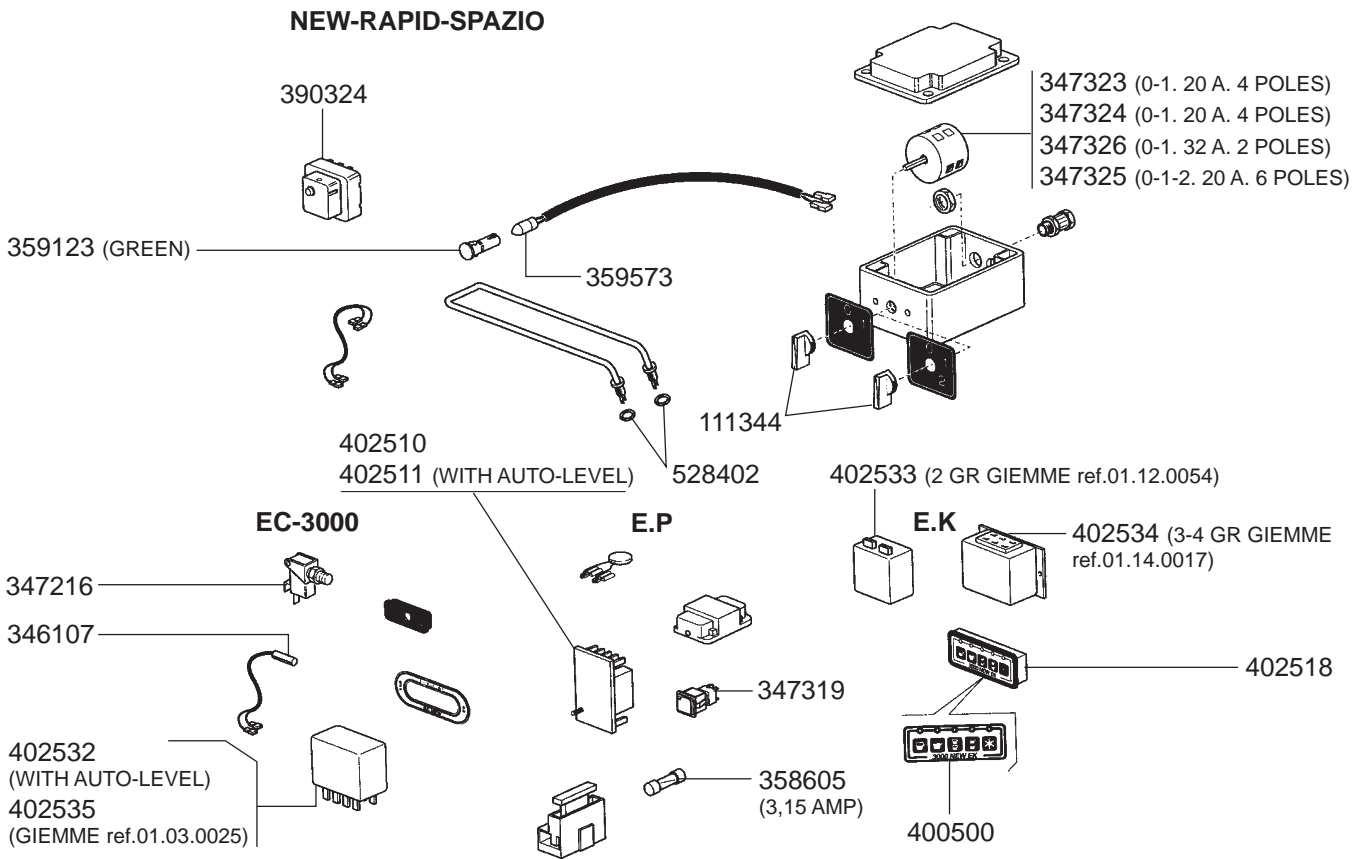

LA SPAZIALE – ESPRESSO MACHINES

1
ESPRESSO MACHINES

ELECTRICAL COMPONENTS NEW-RAPID-SPAZIO/EC3000/EP/EK