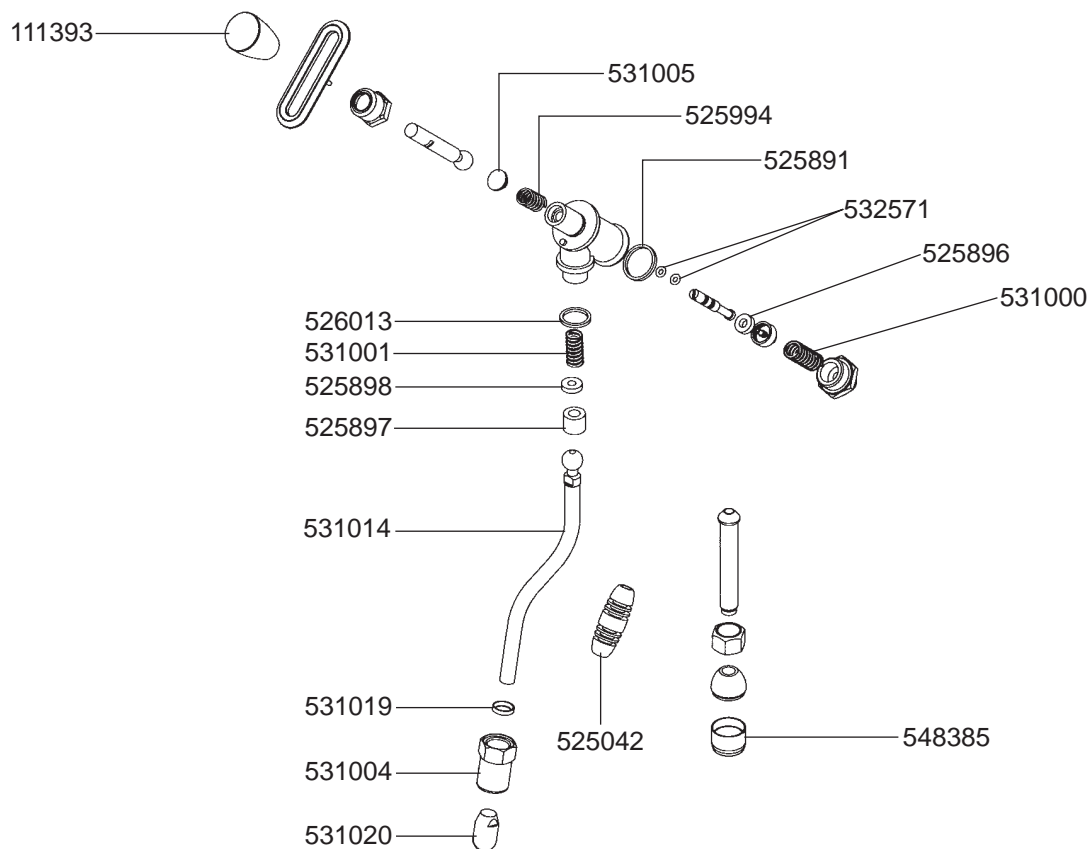

## FILTER HOLDERS

STEAM/WATER TAPS VERONA

STEAM/WATER TAPS ESTRELLA

## STEAM/WATER TAPS MAXIMA

## VALVES VERONA