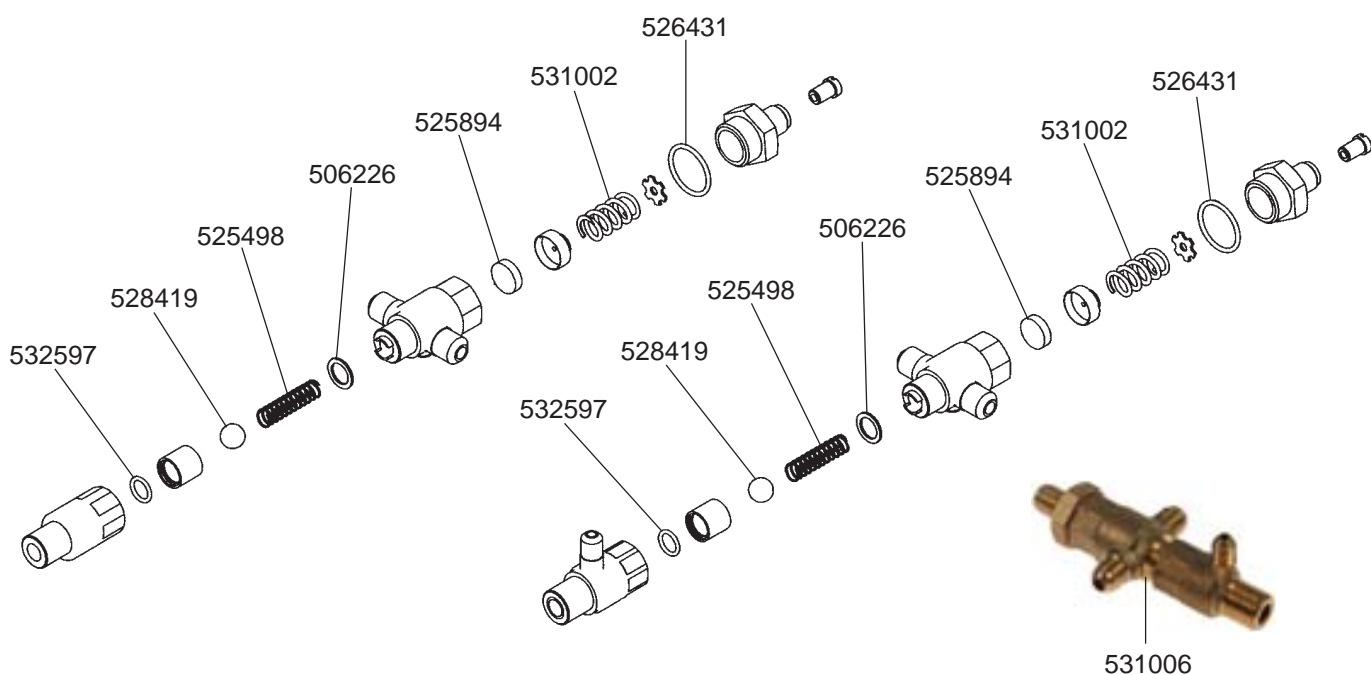

## FILTER HOLDERS

STEAM/WATER TAPS VERONA

STEAM/WATER TAPS ESTRELLA

## STEAM/WATER TAPS MAXIMA

## VALVES VERONA