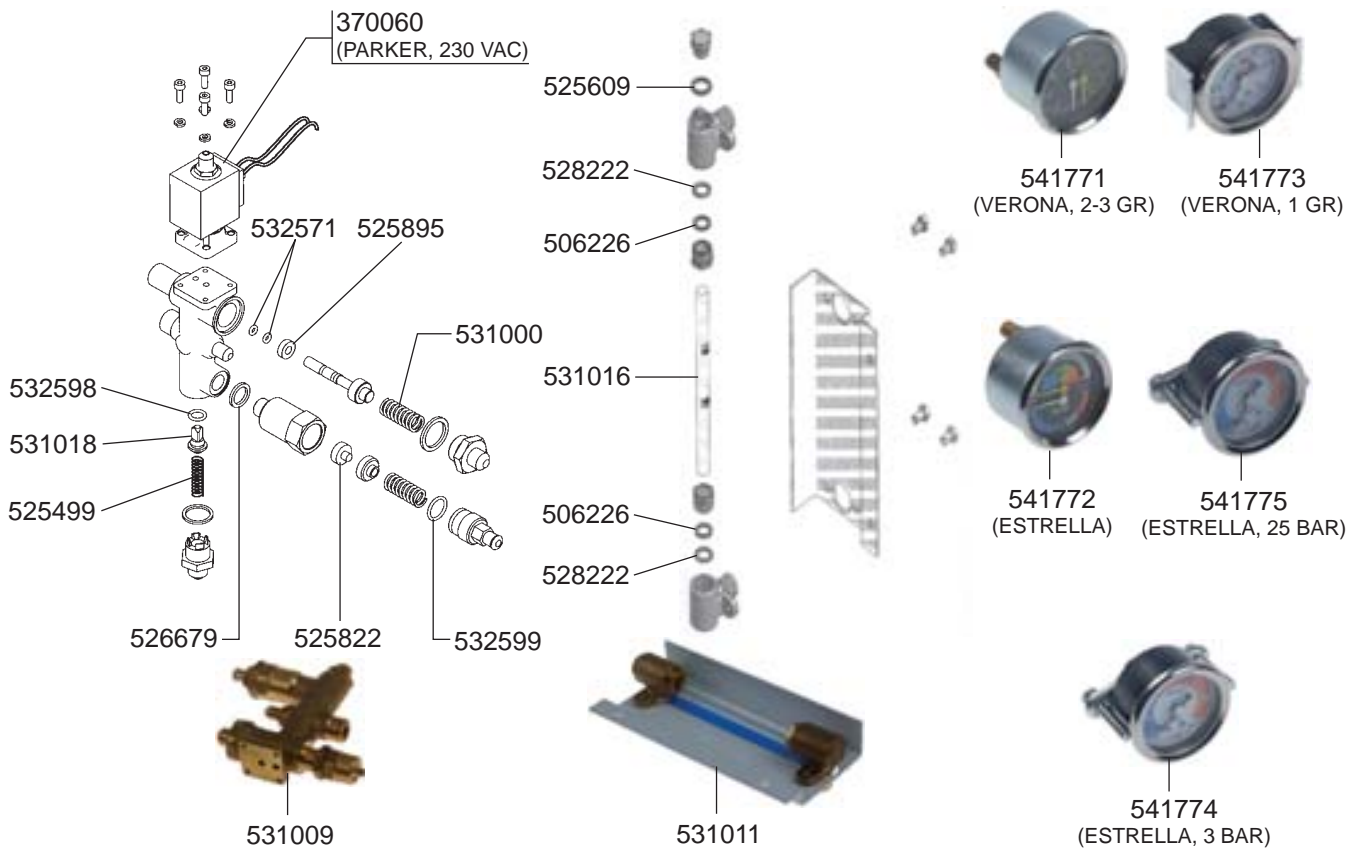

VALVES ESTRELLA/MAXIMA/LEVEL INDICATOR/MANOMETERS