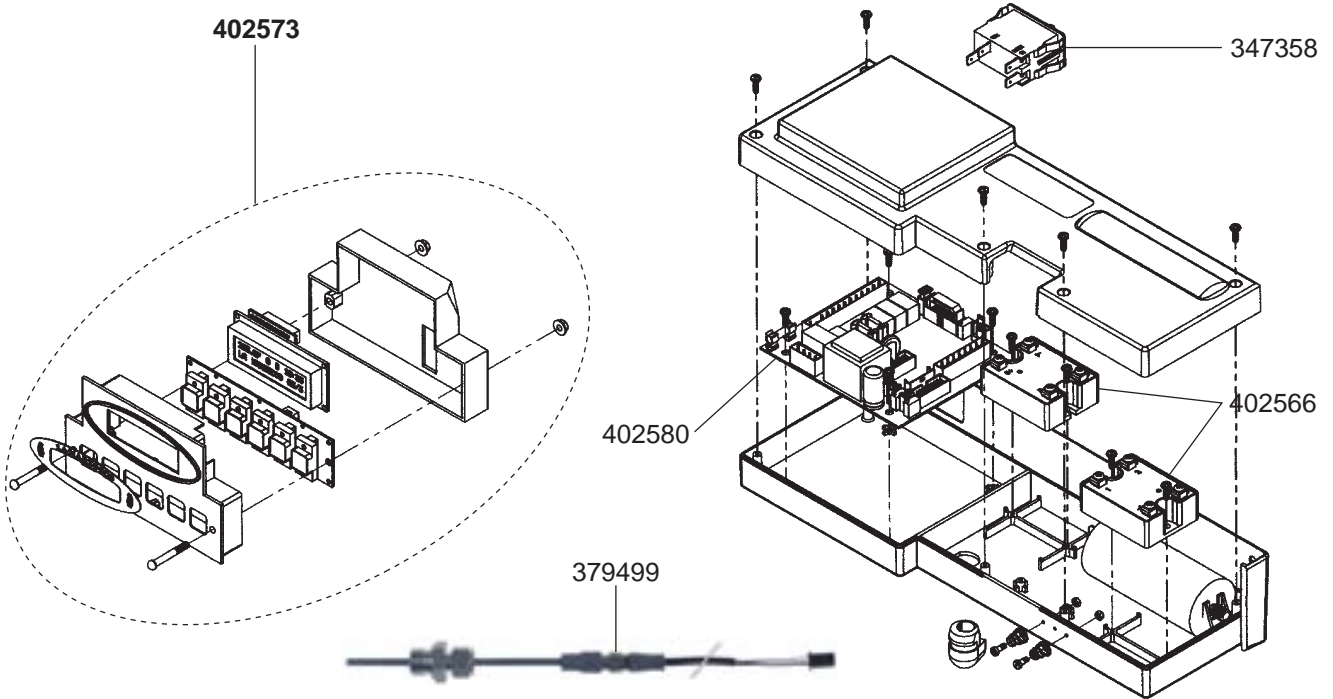

ELECTRICAL COMPONENTS GS3