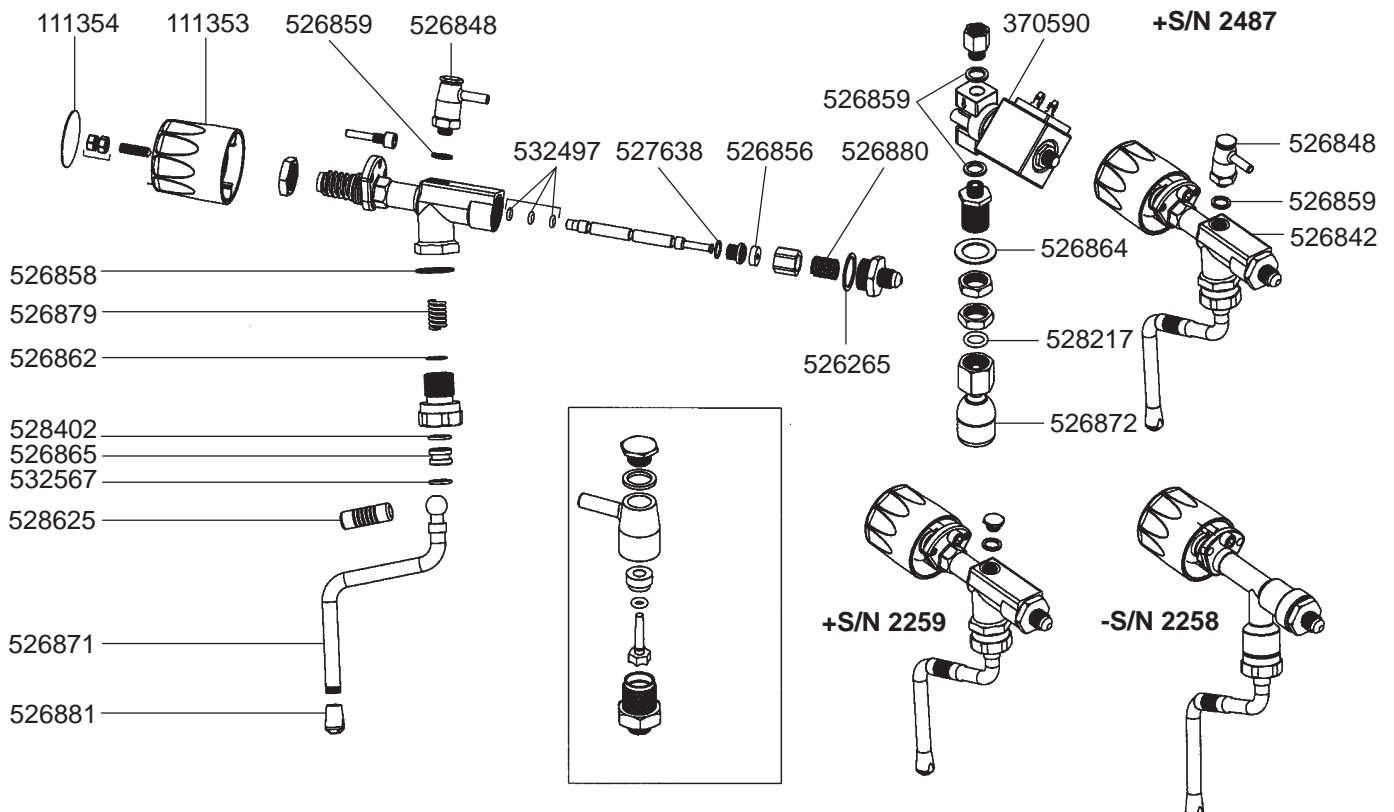

802025
(Ø 53/57 mm)

802104
(Ø 49/53 mm)

529063

529001

529003

529004

529007

527633

527634

529894

529161
(ADJUSTABLE)

STEAM/WATER TAPS GB5-FB80

STEAM TAP MISTRAL

STEAM/WATER TAPS LINEA-FB70

STEAM/WATER TAPS GS3

VALVES/LEVEL INDICATOR

MANOMETERS/DRIP TRAYS

541761 (0-3 BAR)

541760 (0-15 BAR)

541202

GB5/FB80

528791

LINEA/FB70

528791