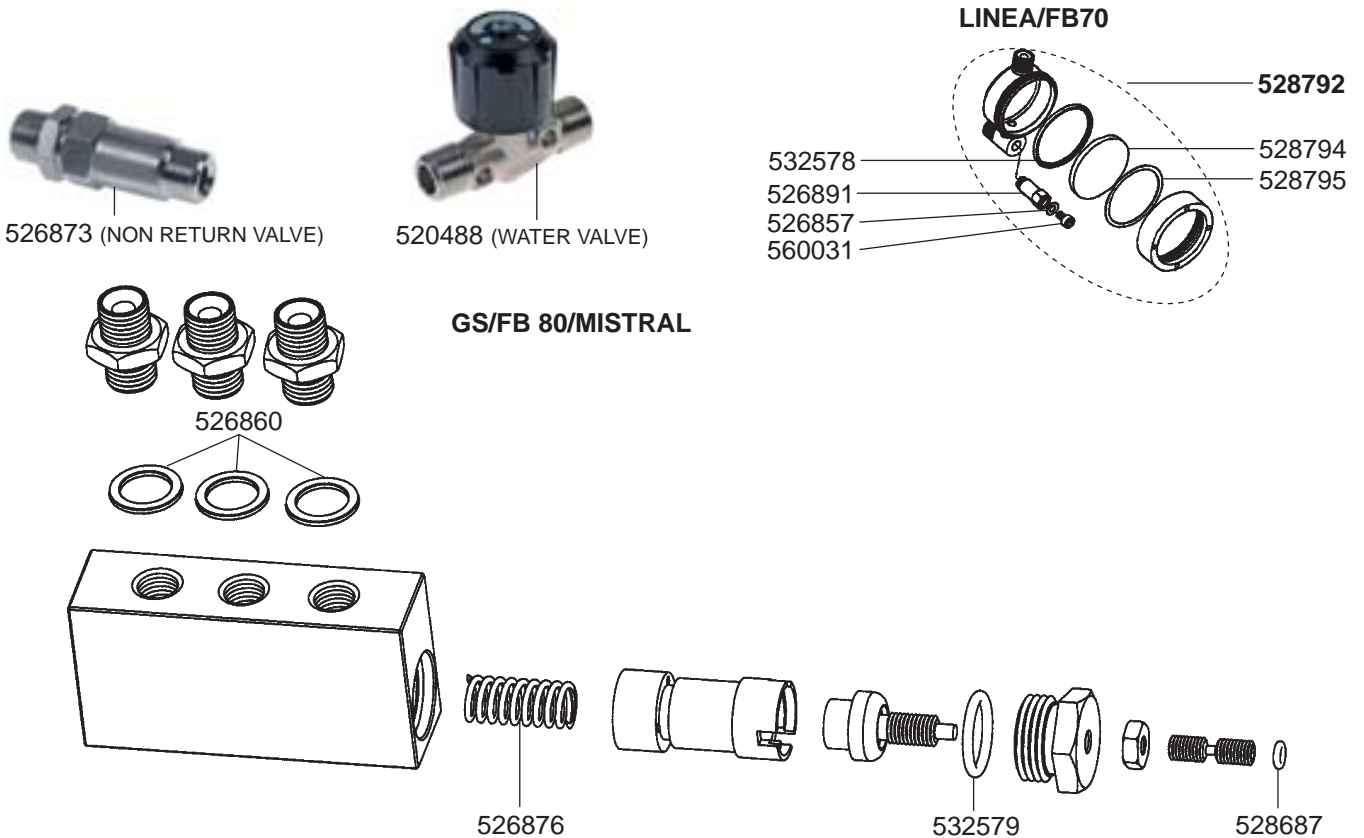

527634

529894

529161
(ADJUSTABLE)

STEAM/WATER TAPS GB5-FB80

STEAM TAP MISTRAL

STEAM/WATER TAPS LINEA-FB70

STEAM/WATER TAPS GS3

VALVES/LEVEL INDICATOR

MANOMETERS/DRIP TRAYS

541761 (0-3 BAR)

541760 (0-15 BAR)

541202

GB5/FB80

528791

LINEA/FB70

528791

STEAM

528171

417045 (1 GR-1800 W-230 VAC-L = 160 mm)
417080 (2 GR-2400 W-230 VAC L = 240 mm)
417125 (2 GR-2000 W-230 VAC L = 290 mm)
417047 (2 GR-3000 W-230/400 VAC L = 410 mm)
417128 (3/4 GR-4000 W-230 VAC L = 500 mm)