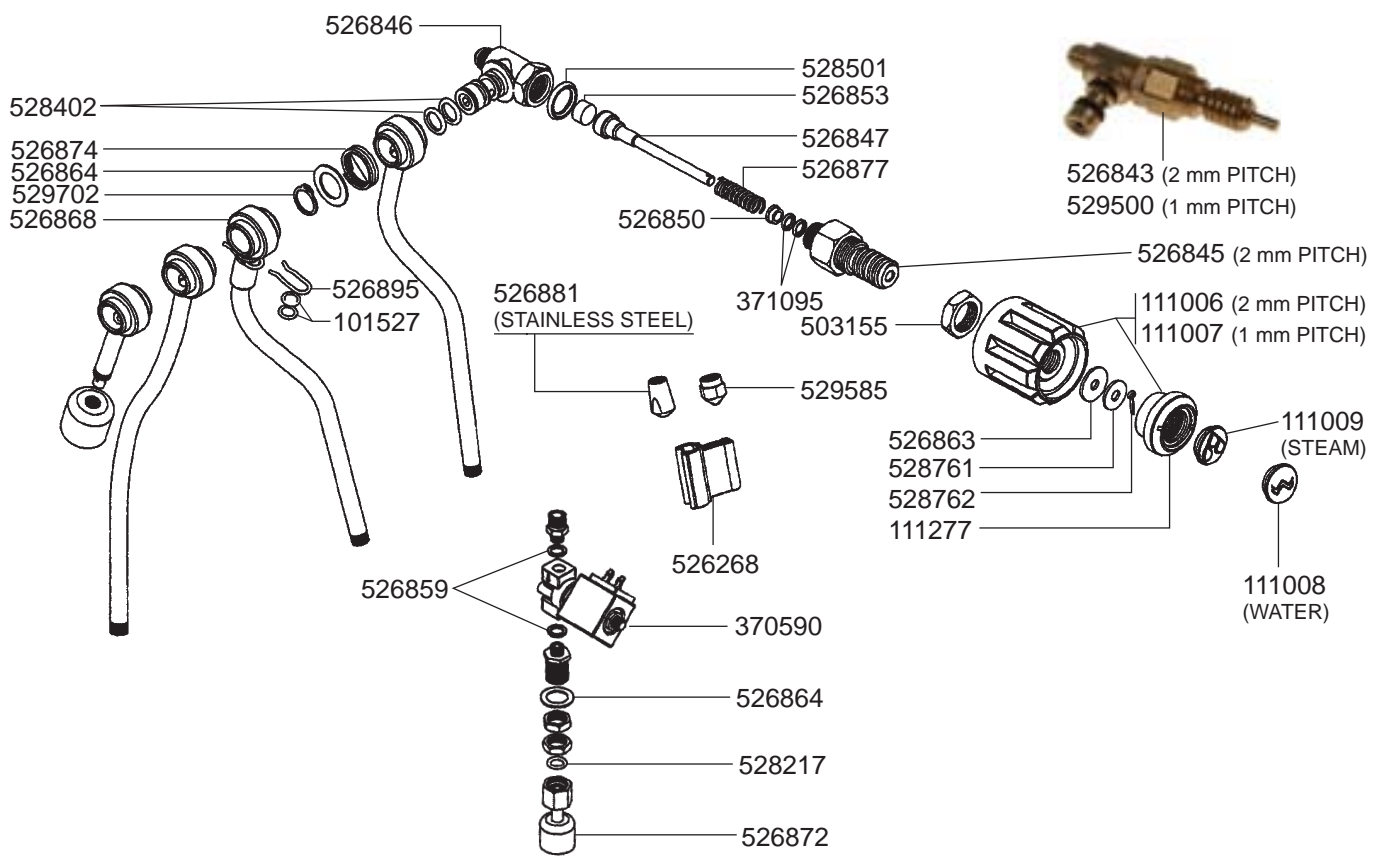

526897 (7 GR ORIGINAL)

529014 (12 GR)

529013 (14 GR)

526898 (14 GR ORIGINAL)

529023

529024
(BLIND)

802020
(STAINLESS
STEEL)

802103
(PLASTIC)

802025
(Ø 53/57 mm)

802104
(Ø 49/53 mm)

529063

529001

529003

529004

529007

527633

527634

529894

529161
(ADJUSTABLE)

STEAM/WATER TAPS GB5-FB80

STEAM TAP MISTRAL

STEAM/WATER TAPS LINEA-FB70

STEAM/WATER TAPS GS3

VALVES/LEVEL INDICATOR

MANOMETERS/DRIP TRAYS

541761 (0-3 BAR)

541760 (0-15 BAR)

541202

GB5/FB80

528791

LINEA/FB70

528791