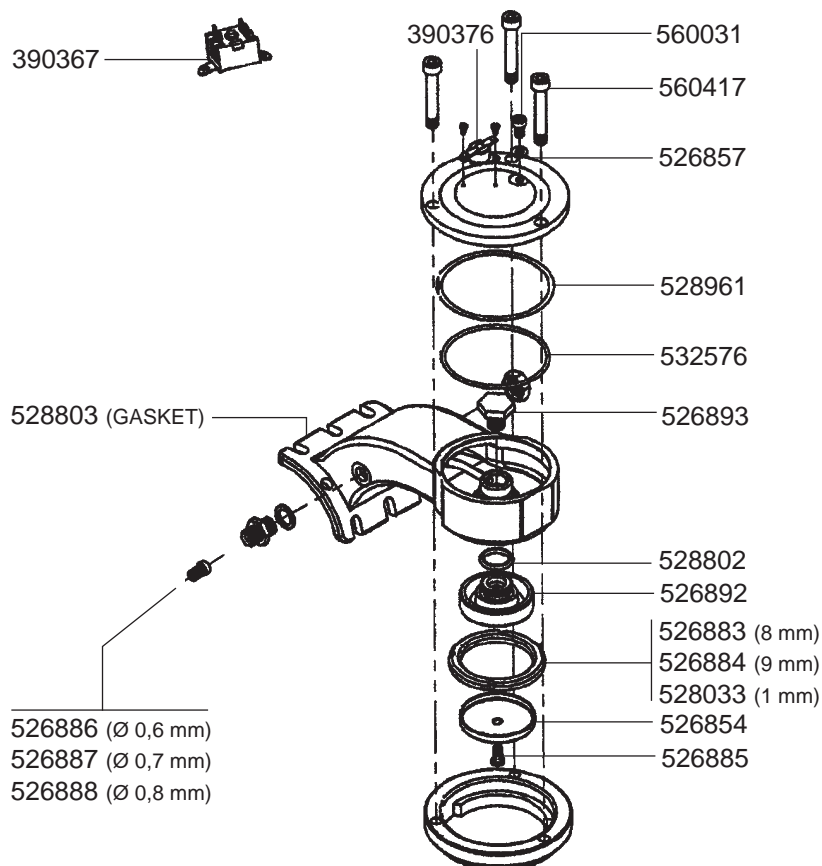

LINEA/FB70 GROUP