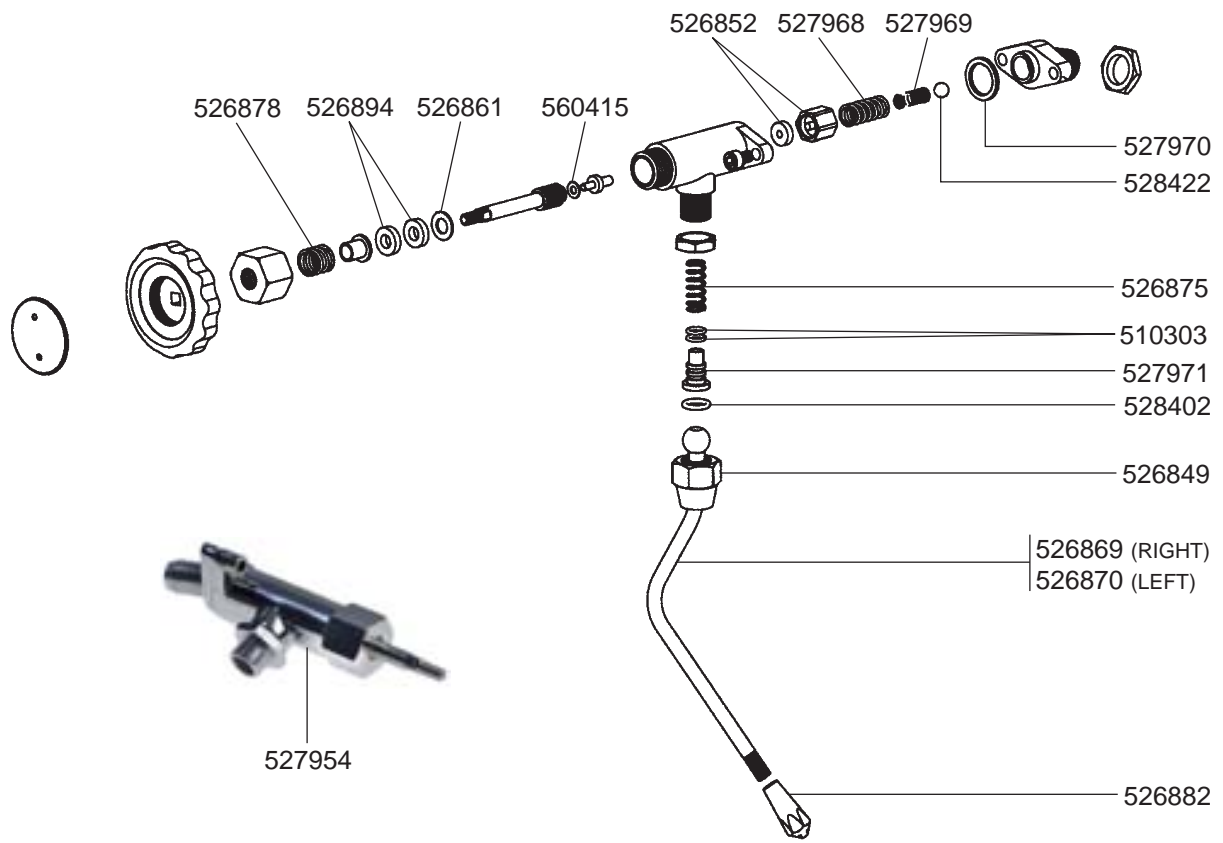

802025
(Ø 53/57 mm)

802104
(Ø 49/53 mm)

529063

529001

529003

529004

529007

527633

527634

529894

529161
(ADJUSTABLE)

STEAM/WATER TAPS GB5-FB80

STEAM TAP MISTRAL

STEAM/WATER TAPS LINEA-FB70

STEAM/WATER TAPS GS3

VALVES/LEVEL INDICATOR

MANOMETERS/DRIP TRAYS

541761 (0-3 BAR)

541760 (0-15 BAR)

541202

GB5/FB80

528791

LINEA/FB70

528791