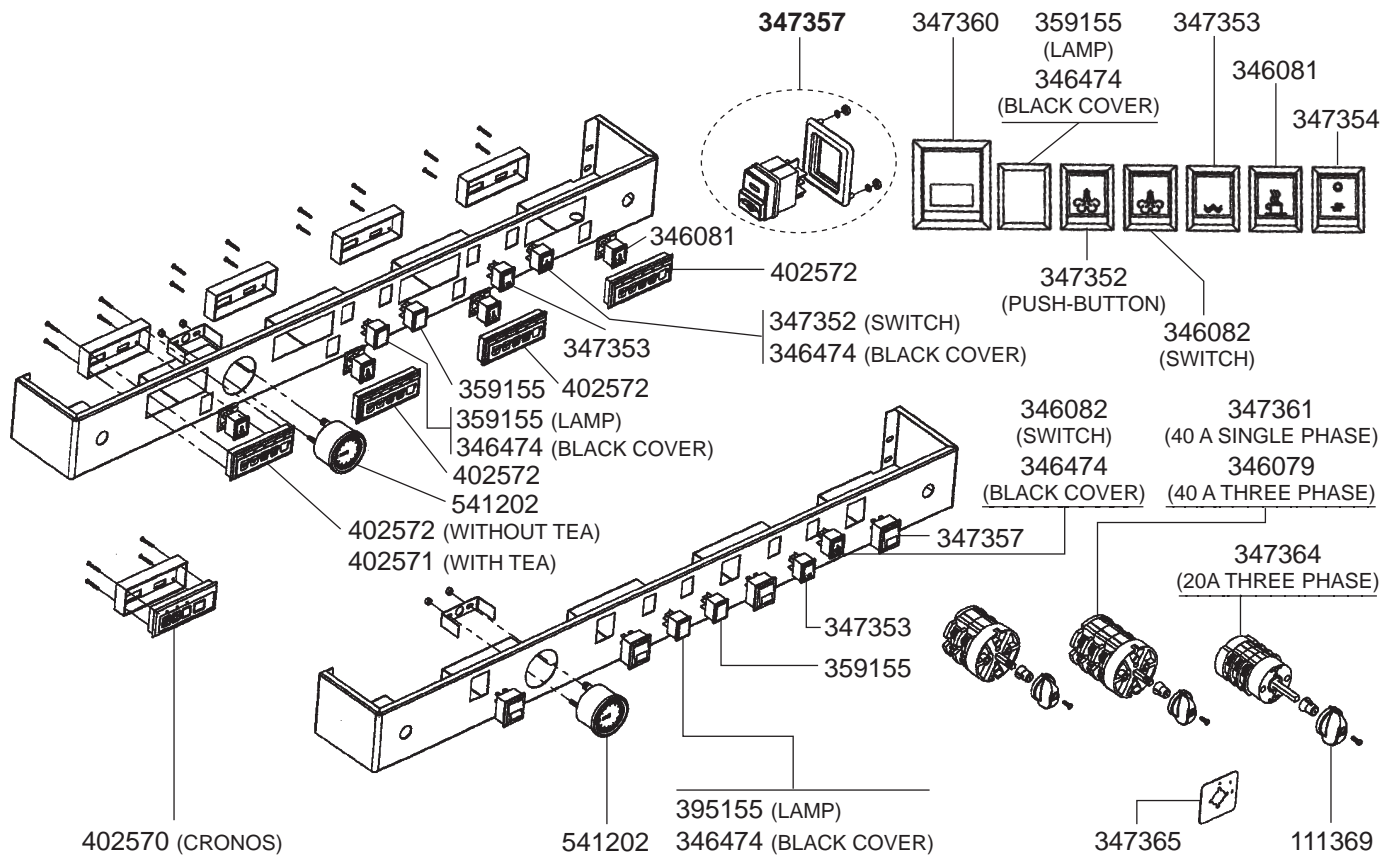

VARIOUS

LEVEL PROBE
LA052 (L = 100 mm)
LA052 (L = 110 mm)

COFFEE

532580 (+S/N 126)
526855 (-S/N 125)

417396 (GS3)

STEAM

532580 (+S/N 126)
526855 (-S/N 126)

417397 (GS3)

VARIOUS

417126
(1 GR-1300 W-230 VAC L = 200 mm)

528789

ELECTRICAL COMPONENTS GB5/FB80

ELECTRICAL COMPONENTS MISTRAL

ELECTRICAL COMPONENTS LINEA/FB70

ELECTRICAL COMPONENTS LINEA/FB70

ELECTRICAL COMPONENTS GS3