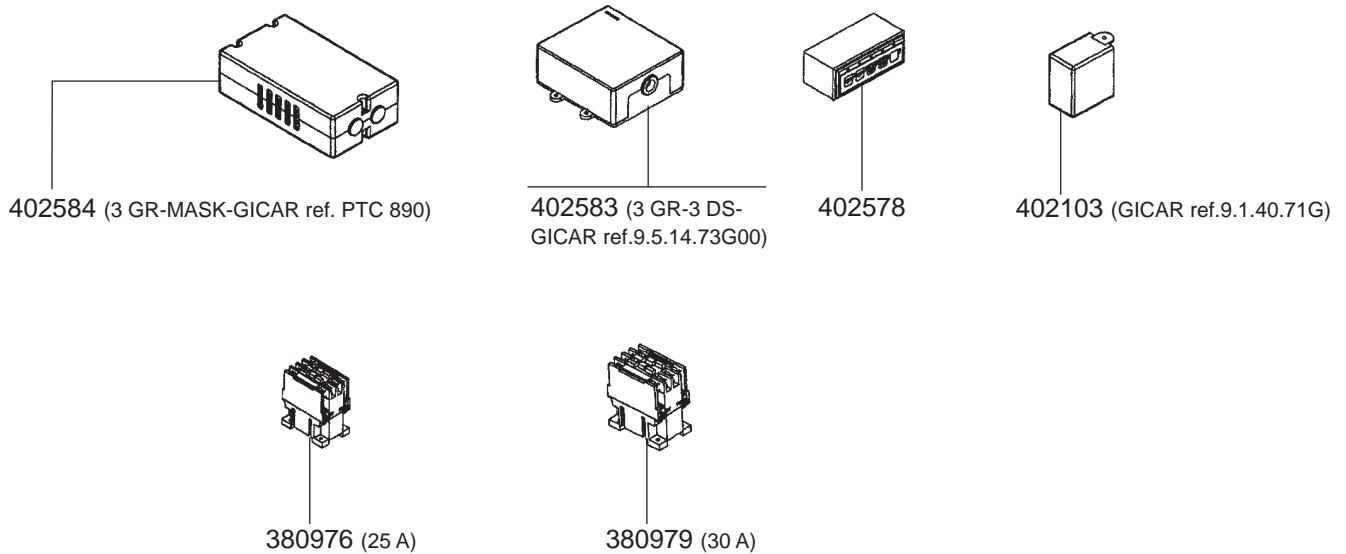

ELECTRICAL COMPONENTS LINEA/FB70