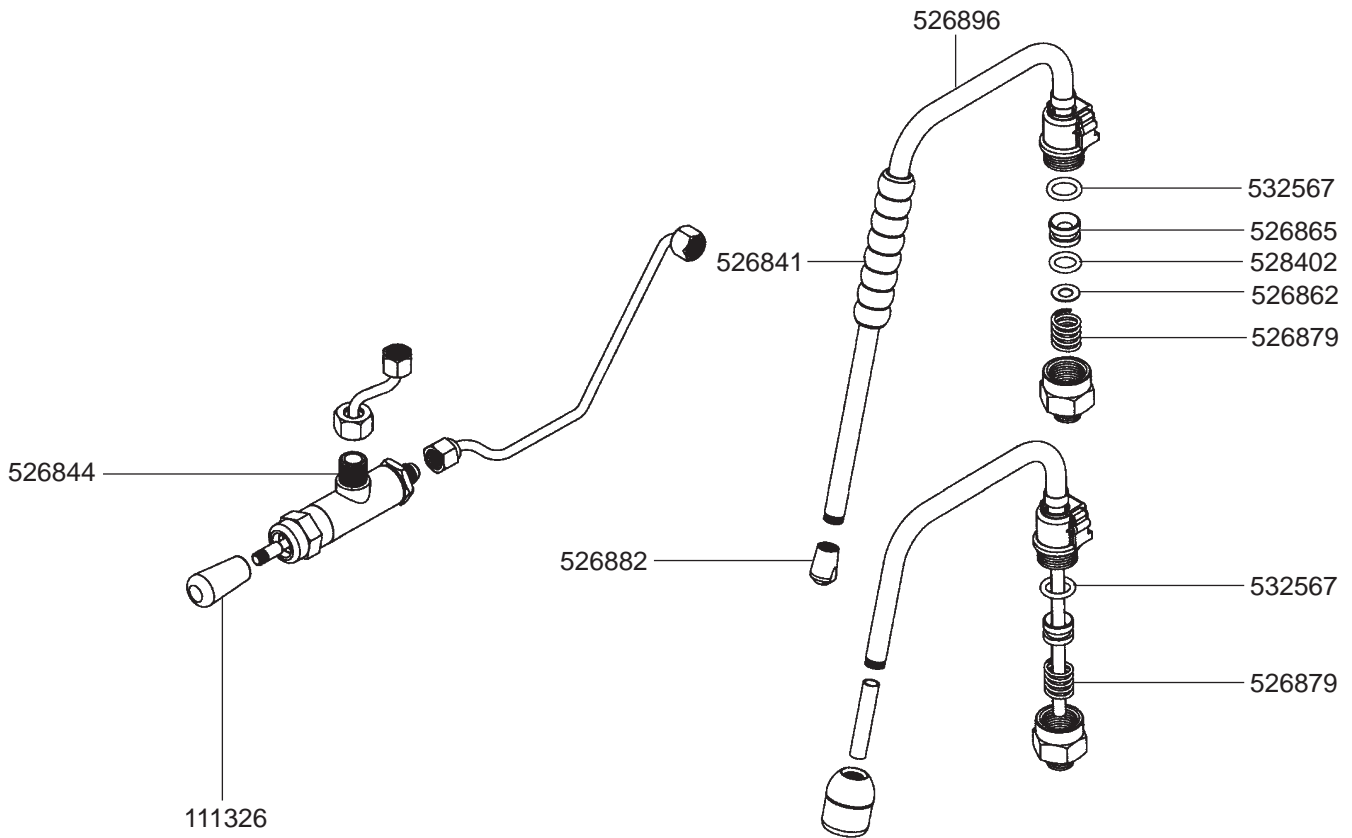

802025
(Ø 53/57 mm)

802104
(Ø 49/53 mm)

529063

529001

529003

529004

529007

527633

527634

529894

529161
(ADJUSTABLE)

STEAM/WATER TAPS GB5-FB80

STEAM TAP MISTRAL

STEAM/WATER TAPS LINEA-FB70

STEAM/WATER TAPS GS3

VALVES/LEVEL INDICATOR

MANOMETERS/DRIP TRAYS

541761 (0-3 BAR)

541760 (0-15 BAR)

541202

GB5/FB80

528791

LINEA/FB70

528791