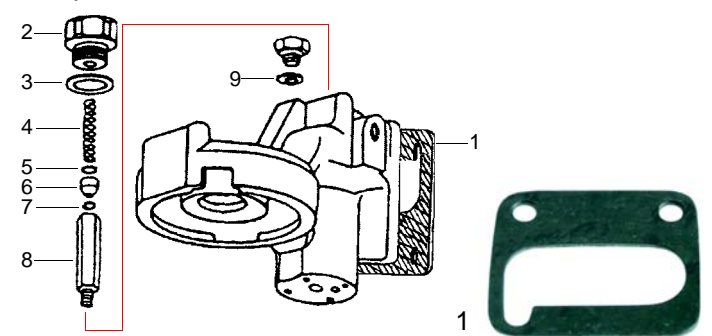

Group

Item	Order	Description
1	528763	Group gasket