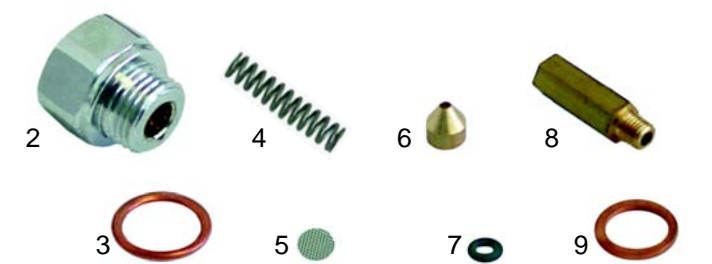

## Taps

Item	Order	Description
1	528757	Tap complete, steam/water

Item	Order	Description
2	528398	Gasket
3	528484	Spring
4	528400	O-ring
5	528401	Gasket

## Taps

Item	Order	Description
1	528758	Spring
2	528759	Washer
3	528760	Bush
4	528761	Washer
5	528762	Cotter
6	111063	Knob
7	111064	Cap/steam
8	111067	Cap/water

## Pipes

Item	Order	Description
1	529686	Steam pipe
2	529687	Water pipe
3	528401	Gasket
4	528184	Spring
5	528653	Washer
6	528654	Bush (nylon)
7	528655	O-ring

## Group

Item	Order	Description
1	528763	Group gasket

Item	Order	Description
2	528659	Ending cap
3	528520	Gasket
4	528668	Spring
5	528669	Filter
6	528670	Jet
7	528765	O-ring (viton)
8	528766	Lengthening, M6
8	528767	Lengthening, M8
9	528662	Cu-Gasket