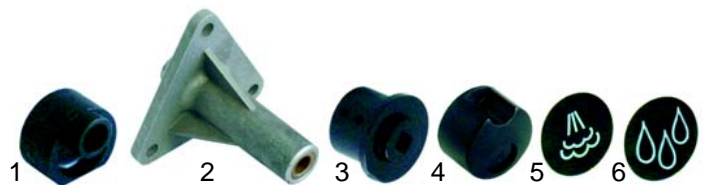

Item	Order	Description
1	529317	Expansion valve
2	529345	Retention valve, 3/8"
3	529323	Expansion- and retention valve

Item	Order	Description
1	528742	Gasket
2	528743	Spring
3	528744	O-ring
4	528419	Ball (stainless steel)
5	528392	Spring
6	528425	Gasket
7	528424	Spring

### Taps

Item	Order	Description
1	528748	Tap complete, steam/water

Item	Order	Description
2	528742	Gasket
3	528749	Spring
4	528750	Gasket

### Level glass

Item	Order	Description
1	529429	Level glass
2	528745	O-ring
3	528682	Press washer
4	529387	Level glass
5	528583	O-ring

Item	Order	Description
1	528751	Eccentric
2	528752	Holder
3	528753	Fitting
4	111046	Knob
5	111048	Cap/steam
6	111049	Cap/water