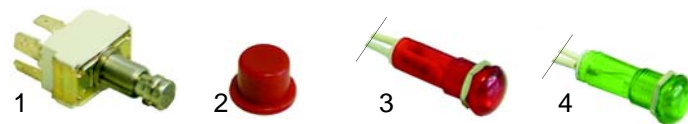

Switches, lamps

Item	Order	Description
1	346084	Switch
2	346085	Button
3	359401	Lamp/red, 8mm, 230V
4	359400	Lamp/green, 8mm, 230V