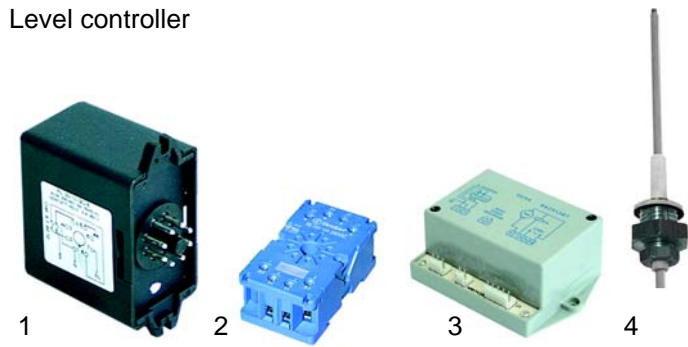

## Pressure switches, thermostats

Item	Order	Description
1	541021	Pressure switch, 3 poles
2	390166	Safety thermostat, 3 poles

## Switches, lamps

Item	Order	Description
1	346084	Switch
2	346085	Button
3	359401	Lamp/red, 8mm, 230V
4	359400	Lamp/green, 8mm, 230V

## Level controller

Item	Order	Description
1	400237	Level controller (RL30/1E-2C/8)
2	380137	Base, 8 poles
3	400422	Level controller
4	400020	Level probe