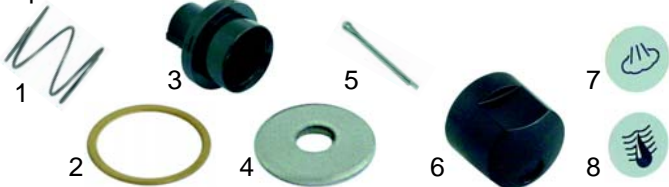

## Pipes

Item	Order	Description
1	529684	Steam pipe/right
1	529685	Steam pipe/left
2	529679	Water pipe
3	528754	Valve
4	528755	Spring
5	528756	Washer
6	528745	O-ring

## Taps

Item	Order	Description
1	528757	Tap complete, steam/water

Item	Order	Description
2	528398	Gasket
3	528484	Spring
4	528400	O-ring
5	528401	Gasket

## Taps

Item	Order	Description
1	528758	Spring
2	528759	Washer
3	528760	Bush
4	528761	Washer
5	528762	Cotter
6	111063	Knob
7	111064	Cap/steam
8	111067	Cap/water