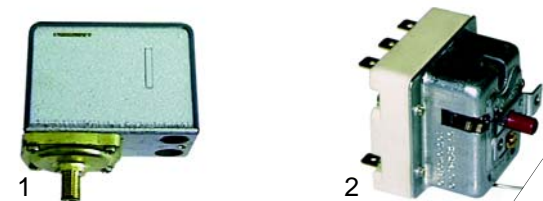

Pressure switches, thermostats

Item	Order	Description
1	541021	Pressure switch, 3 poles
2	390166	Safety thermostat, 3 poles