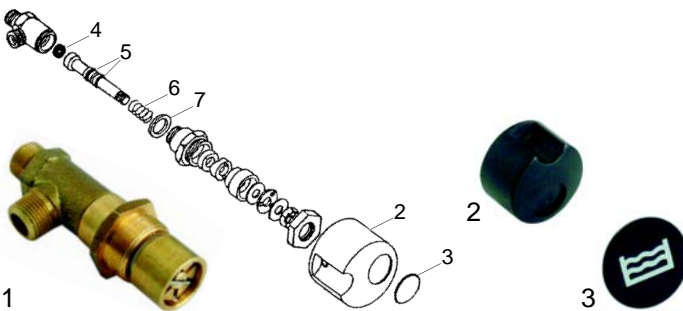

Item	Order	Description
1	529317	Expansion valve
2	529345	Retention valve, 3/8"
3	529323	Expansion- and retention valve

Item	Order	Description
1	528742	Gasket
2	528743	Spring
3	528744	O-ring
4	528419	Ball (stainless steel)
5	528392	Spring
6	528425	Gasket
7	528424	Spring

### Taps

Item	Order	Description
1	528748	Tap complete, steam/water

Item	Order	Description
2	528742	Gasket
3	528749	Spring
4	528750	Gasket

### Level glass

Item	Order	Description
1	529429	Level glass
2	528745	O-ring
3	528682	Press washer
4	529387	Level glass
5	528583	O-ring

Item	Order	Description
1	528751	Eccentric
2	528752	Holder
3	528753	Fitting
4	111046	Knob
5	111048	Cap/steam
6	111049	Cap/water

### Water inlet valve

Item	Order	Description
1	528746	Water inlet valve/cpl.
2	111046	Knob
3	111047	Cover