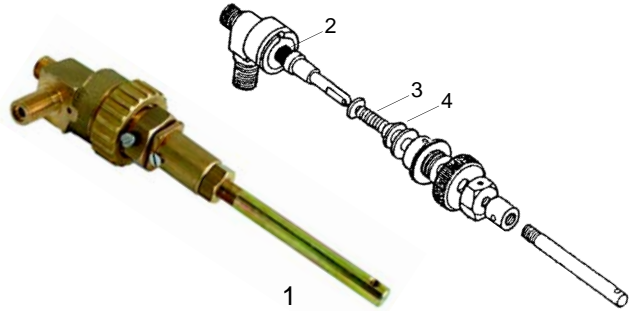

## Valves

Item	Order	Description
1	529312	Safety valve, 1,8 bar, 3/8"
2	529316	Safety valve/sealed, 1,8 bar, 3/8"
3	529303	Empty valve (stainless steel), 1/4"
4	529361	Cu-gasket, 1/4"
5	529349	Cu-gasket, 3/8"

Item	Order	Description
1	529317	Expansion valve
2	529345	Retention valve, 3/8"
3	529323	Expansion- and retention valve

Item	Order	Description
1	528742	Gasket
2	528743	Spring
3	528744	O-ring
4	528419	Ball (stainless steel)
5	528392	Spring
6	528425	Gasket
7	528424	Spring

### Taps

Item	Order	Description
1	528748	Tap complete, steam/water

Item	Order	Description
2	528742	Gasket
3	528749	Spring
4	528750	Gasket