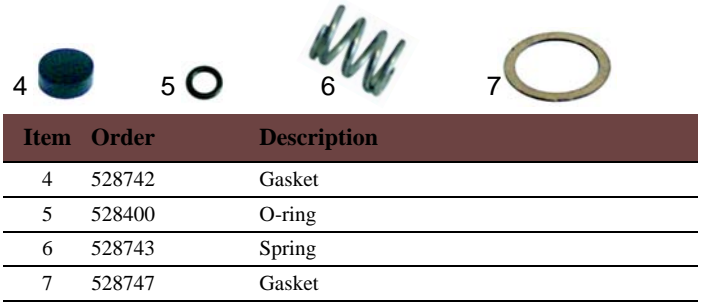

## Valves

Item	Order	Description
1	529312	Safety valve, 1,8 bar, 3/8"
2	529316	Safety valve/sealed, 1,8 bar, 3/8"
3	529303	Empty valve (stainless steel), 1/4"
4	529361	Cu-gasket, 1/4"
5	529349	Cu-gasket, 3/8"

Item	Order	Description
1	529317	Expansion valve
2	529345	Retention valve, 3/8"
3	529323	Expansion- and retention valve

Item	Order	Description
1	528742	Gasket
2	528743	Spring
3	528744	O-ring
4	528419	Ball (stainless steel)
5	528392	Spring
6	528425	Gasket
7	528424	Spring