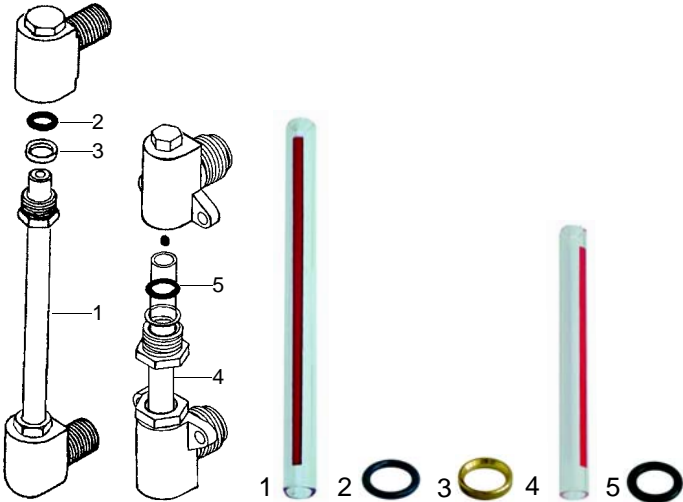

Item	Order	Description
1	529317	Expansion valve
2	529345	Retention valve, 3/8"
3	529323	Expansion- and retention valve

Item	Order	Description
1	528742	Gasket
2	528743	Spring
3	528744	O-ring
4	528419	Ball (stainless steel)
5	528392	Spring
6	528425	Gasket
7	528424	Spring

### Taps

Item	Order	Description
1	528748	Tap complete, steam/water

Item	Order	Description
2	528742	Gasket
3	528749	Spring
4	528750	Gasket

### Level glass

Item	Order	Description
1	529429	Level glass
2	528745	O-ring
3	528682	Press washer
4	529387	Level glass
5	528583	O-ring

Item	Order	Description
1	528751	Eccentric
2	528752	Holder
3	528753	Fitting
4	111046	Knob
5	111048	Cap/steam
6	111049	Cap/water