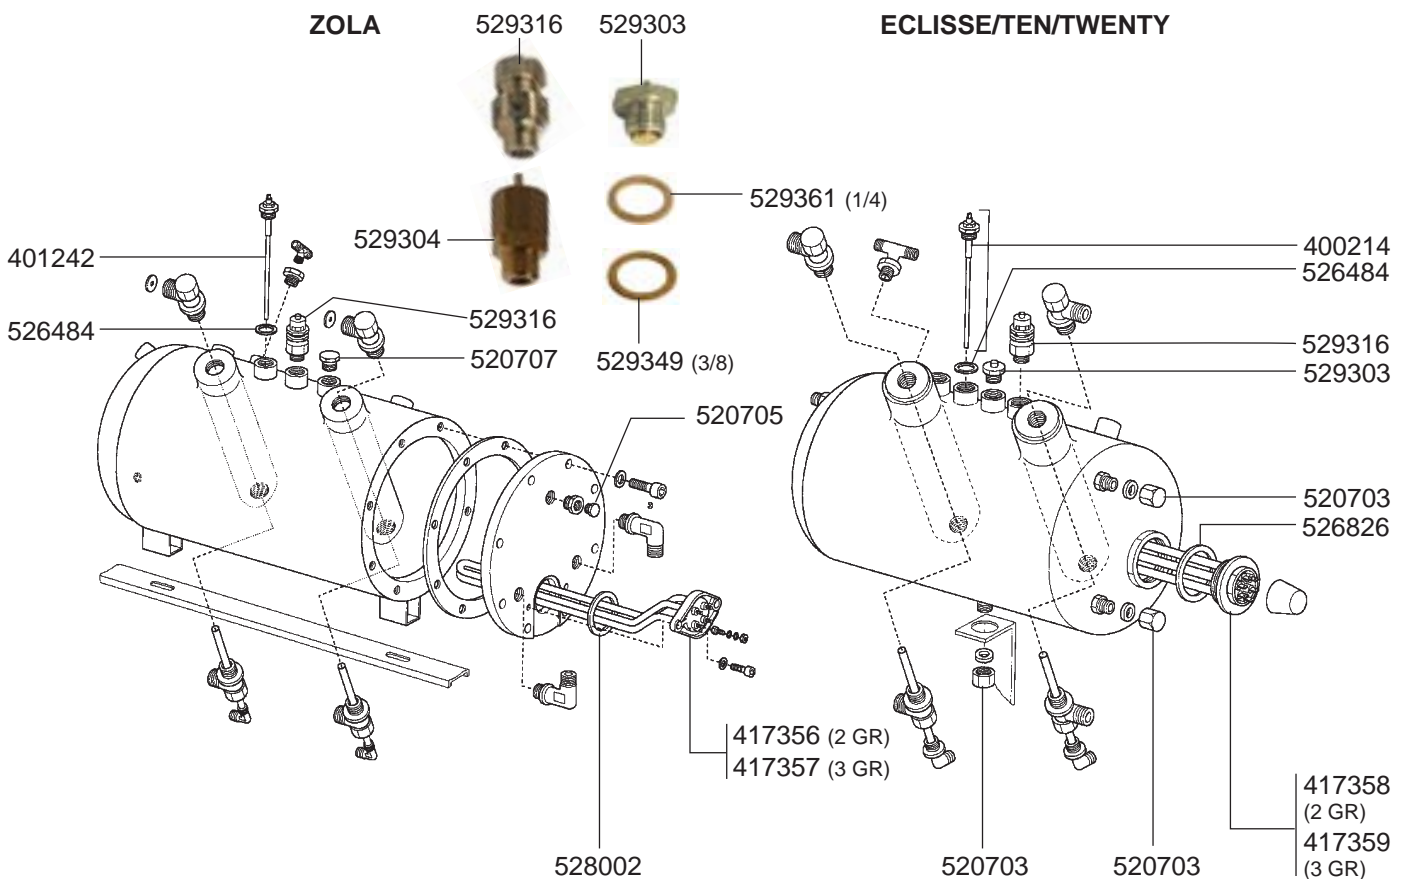

529045

525977

529065 (Ø 1,1 mm)
525956 (Ø 1,2 mm)
529079 (Ø 1,3 mm)

529012 (6 GR)
529011 (7 GR)
527631 (8 GR)

529014 (12 GR)
529013 (14 GR)
529229 (21 GR)

529023

529024

802104
(Ø 49/53 mm)

802025
(Ø 53/57 mm)

802103
(PLASTIC)

802020
(STAINLESS
STEEL)

529063

529001

529003

529004

529007

527633

529894

529161
(ADJUSTABLE)

STEAM/WATER TAPS

111331 (WATER-ZOLA I-ECLISSE-TEN)
526828 (STEAM-ZOLA I-ECLISSE-TEN)
111332 (WATER-ZOLA II-TWENTY)
111347 (STEAM-ZOLA II-TWENTY)

111349
111330

528625

526494

WATER TAPS

VALVES

LEVEL INDICATOR/MANOMETERS/DRIP TRAY

BOILER VARIOUS

ELECTRICAL COMPONENTS

ELECTRICAL COMPONENTS VARIOUS

www.gastroparts.pl

GASTROPARTS Sp. J.