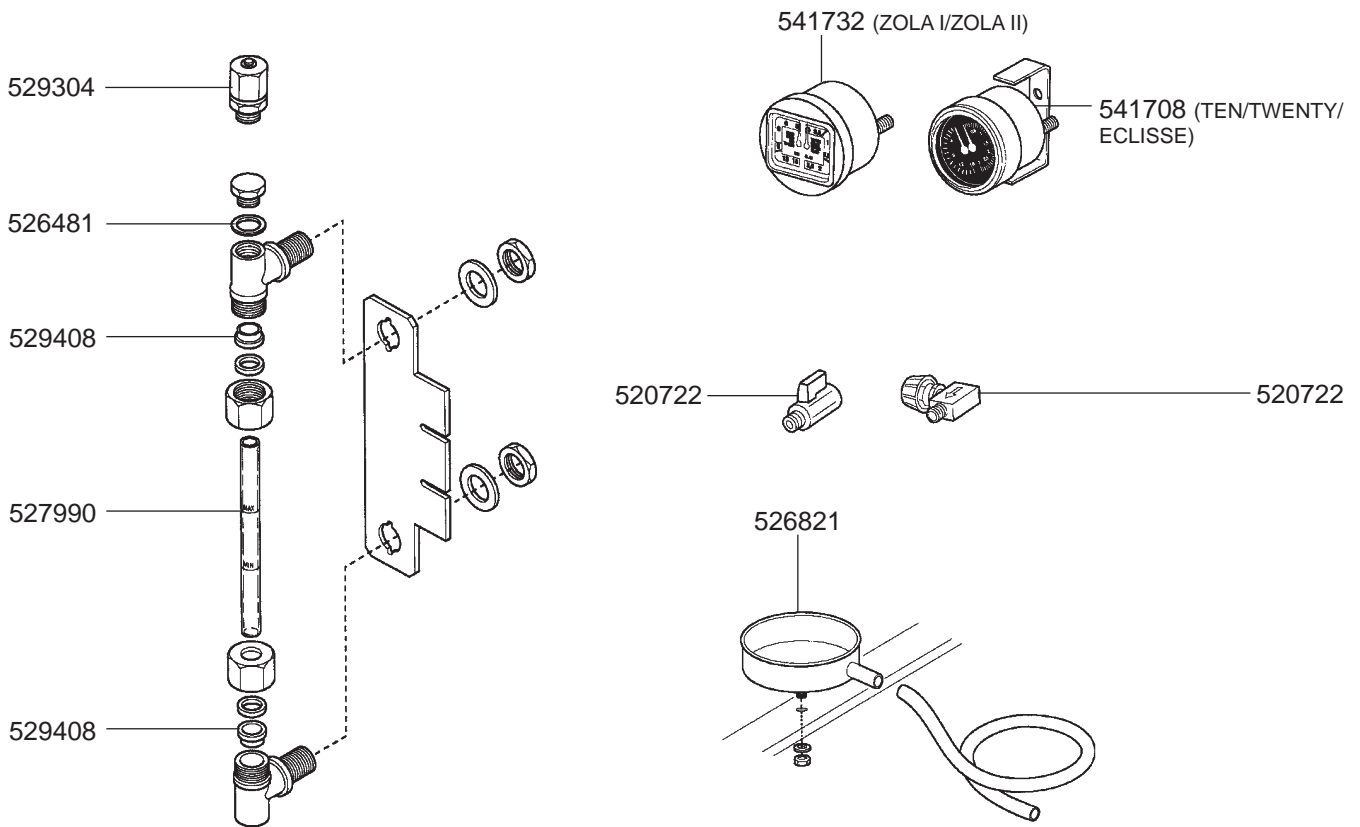

LEVEL INDICATOR/MANOMETERS/DRIP TRAY