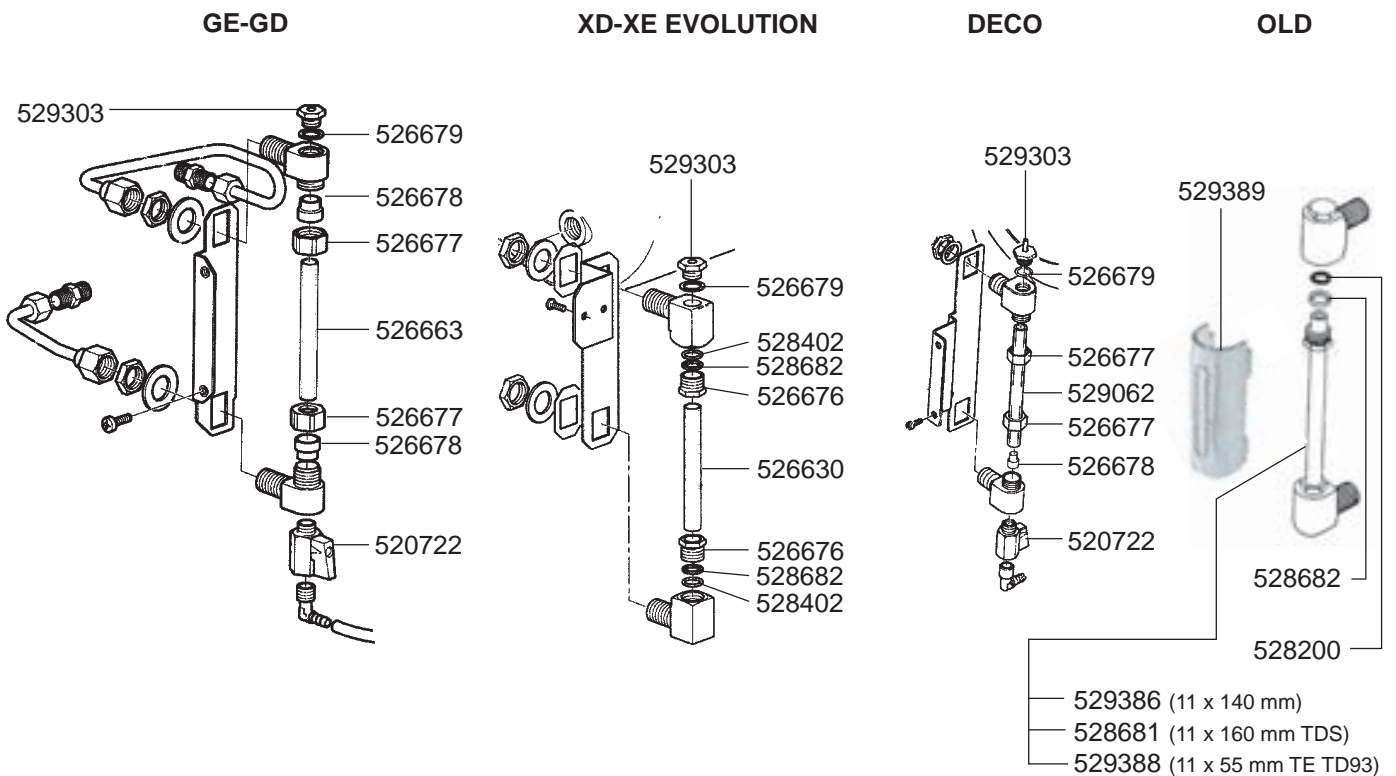

LEVEL INDICATOR GE-GD/XD-XE EVOLUTION/DECO