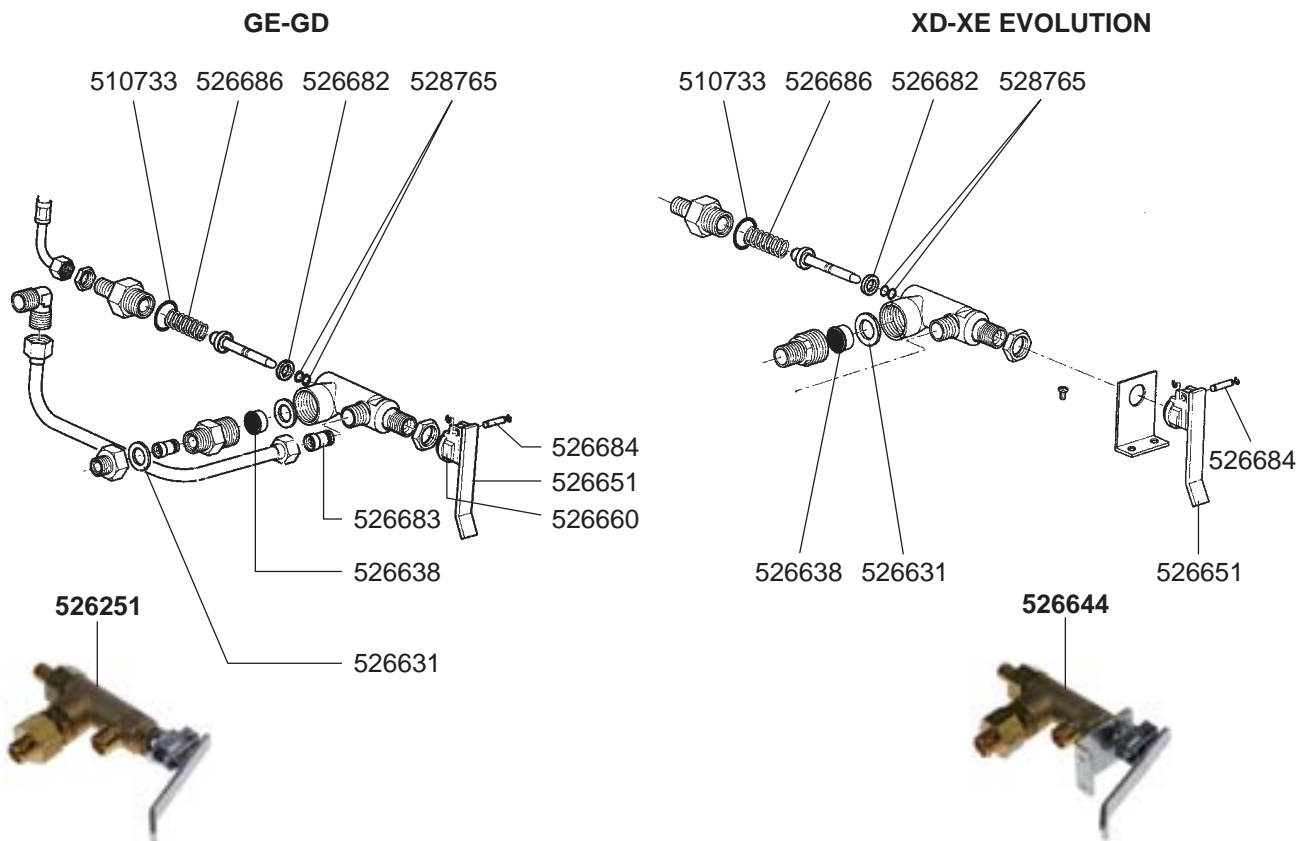

Inlet VALVE GE-GD/XD-XE EVOLUTION