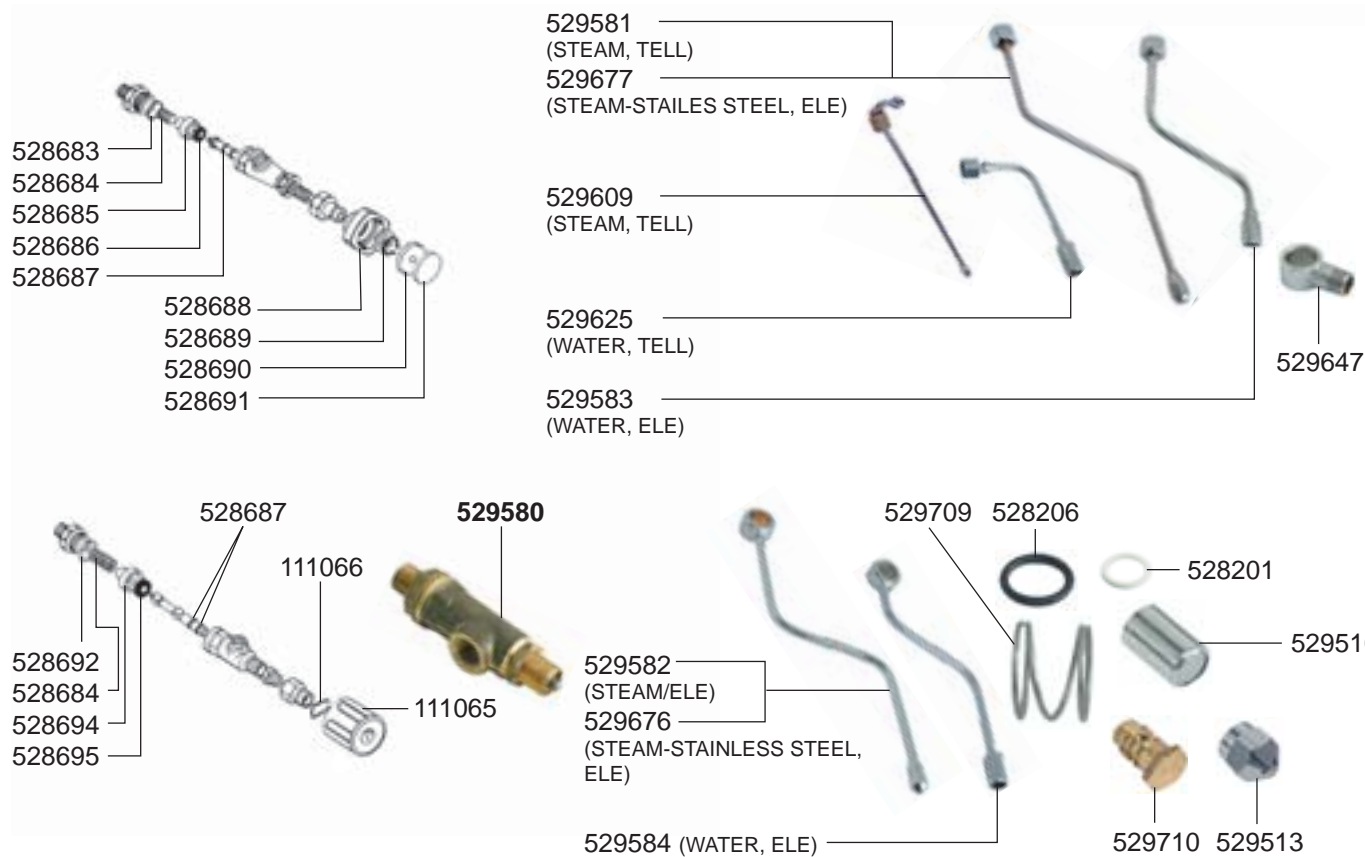

OLD MODEL STEAM/WATER TAPS