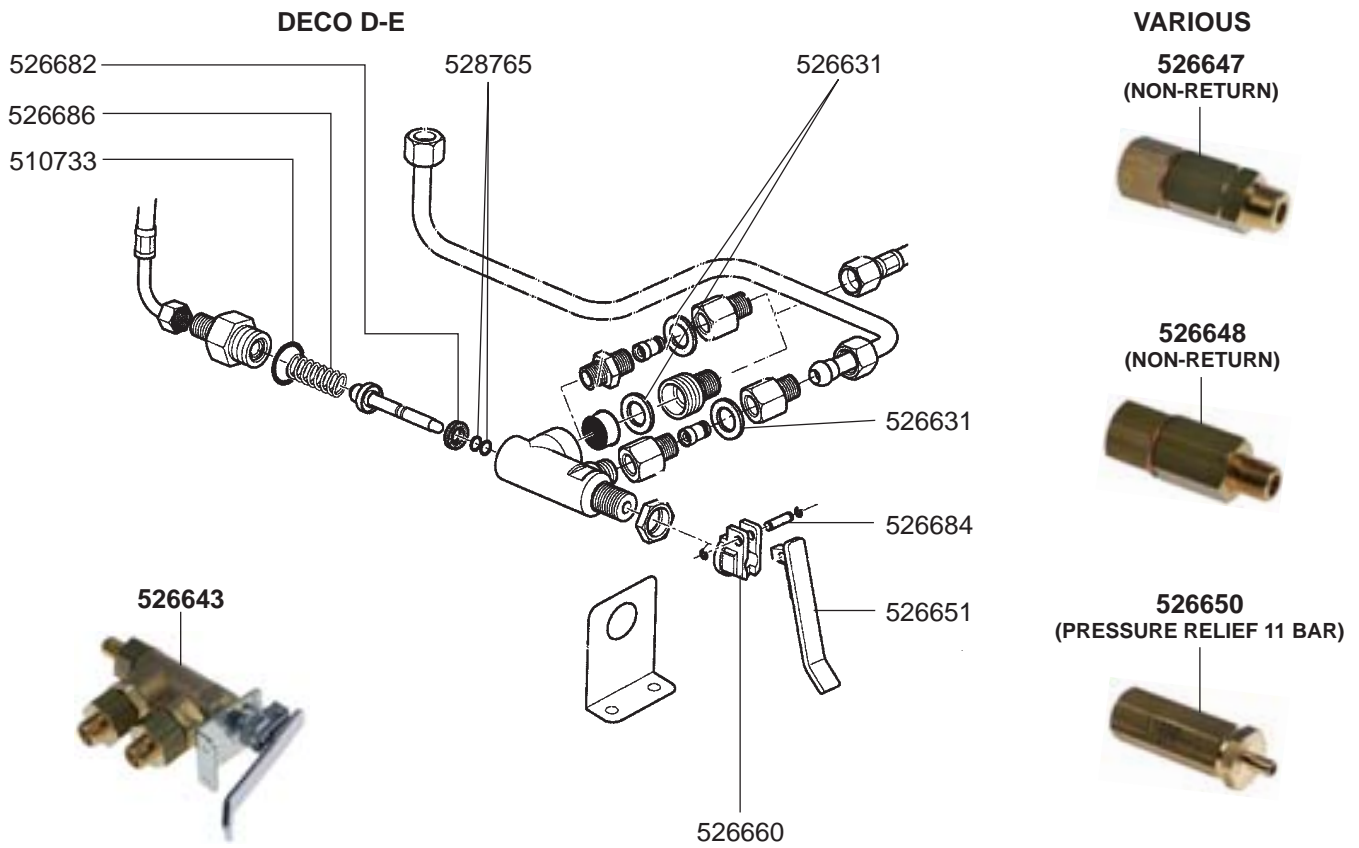

Inlet VALVE DECO D-E VARIOUS