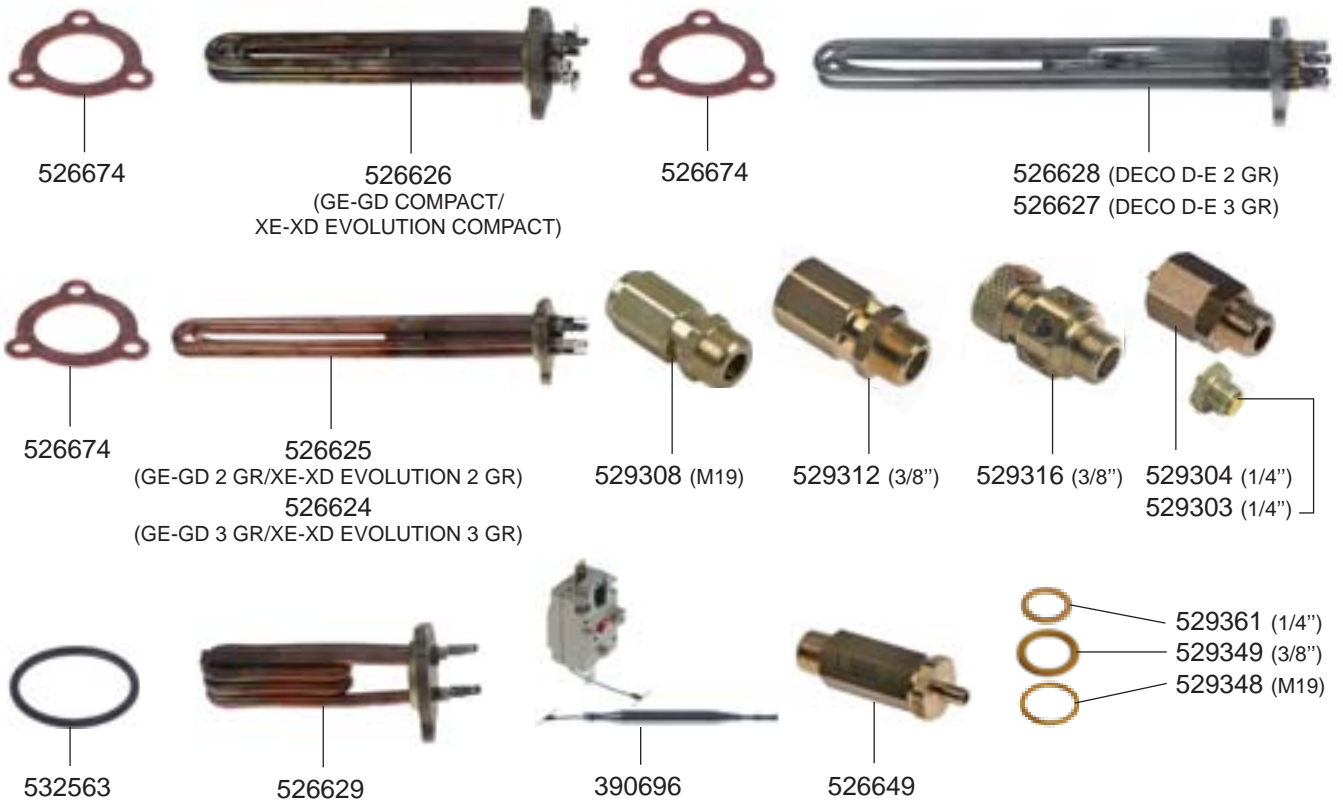

BOILER XD-XE EVOLUTION/DECO D-E/GE-GD/TS VARIOUS