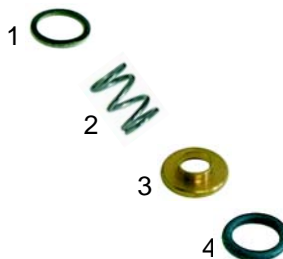

Item	Order	Description
1	528790	Non-return valve, 3/8"
2	528936	Expansion valve
3	528937	Expansion valve (adjustable)

Level glass

Item	Order	Description	Model	OEM
1	529407	Level glass, 170 x 11 mm		21300
2	529408	Level glass gasket		12200
3	529862	Pressure washer		25652
4	529355	Plastic ball		15300

Water inlet valve

Item	Order	Description
1	529632	Water inlet valve/cpl.
2	111092	Handle

Item	Order	Description
1	528309	Gasket
2	528308	Piston gasket
3	528310	Piston
4	528311	Spring

Taps

Item	Order	Description
1	529621	Tap/cpl. (steam/water)
2	111090	Knob/cpl. (steam)
3	111156	Knob (water)

Taps

Item	Order	Description
1	528308	Gasket, 15 x 4 x 4mm
2	528312	Gasket
3	528313	Shaft gasket
4	529719	Spring

Pipes

Item	Order	Description
1	529775	Steam pipe
2	529773	Steam pipe/stainless steel
3	529860	Water pipe

Pipe accessories

Item	Order	Description
1	528210	Gasket/klingerit
1	528314	Gasket/teflon
2	529719	Spring
3	529718	Pressure washer
4	529412	O-ring

Drain tap

Item	Order	Description
1	528600	Drain tap
2	520072	Outflow hose, 3/8", pack 5 m
2	520036	Outflow hose, 3/8", pack 30 m