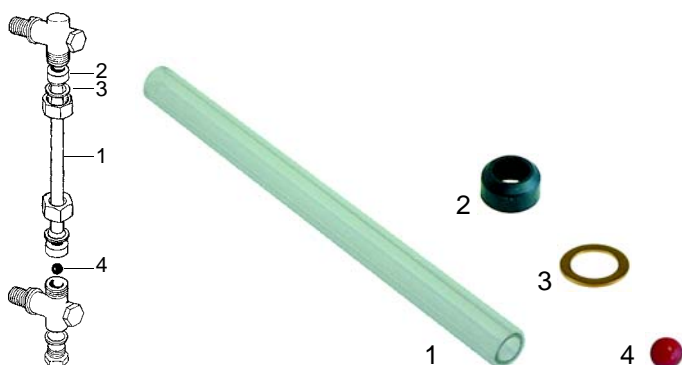

Manometer

Item	Order	Description
1	541223	Manometer/double scale

Valves

Item	Order	Description
1	529312	Safety valve, 1,8 bar, 3/8"
2	529316	Safety valve/sealed, 1,8 bar, 3/8"
3	529303	Empty valve/stainless steel, 1/4"
4	529304	Empty valve, 1/4"
5	529361	Cu-gasket, 1/4"
6	529349	Cu-gasket, 3/8"

Item	Order	Description
1	528790	Non-return valve, 3/8"
2	528936	Expansion valve
3	528937	Expansion valve (adjustable)

Level glass

Item	Order	Description	Model	OEM
1	529407	Level glass, 170 x 11 mm		21300
2	529408	Level glass gasket		12200
3	529862	Pressure washer		25652
4	529355	Plastic ball		15300

Water inlet valve

Item	Order	Description
1	529632	Water inlet valve/cpl.
2	111092	Handle

Item	Order	Description
1	528309	Gasket
2	528308	Piston gasket
3	528310	Piston
4	528311	Spring

Taps

Item	Order	Description
1	529621	Tap/cpl. (steam/water)
2	111090	Knob/cpl. (steam)
3	111156	Knob (water)

Taps

Item	Order	Description
1	528308	Gasket, 15 x 4 x 4mm
2	528312	Gasket
3	528313	Shaft gasket
4	529719	Spring

Pipes

Item	Order	Description
1	529775	Steam pipe
2	529773	Steam pipe/stainless steel
3	529860	Water pipe