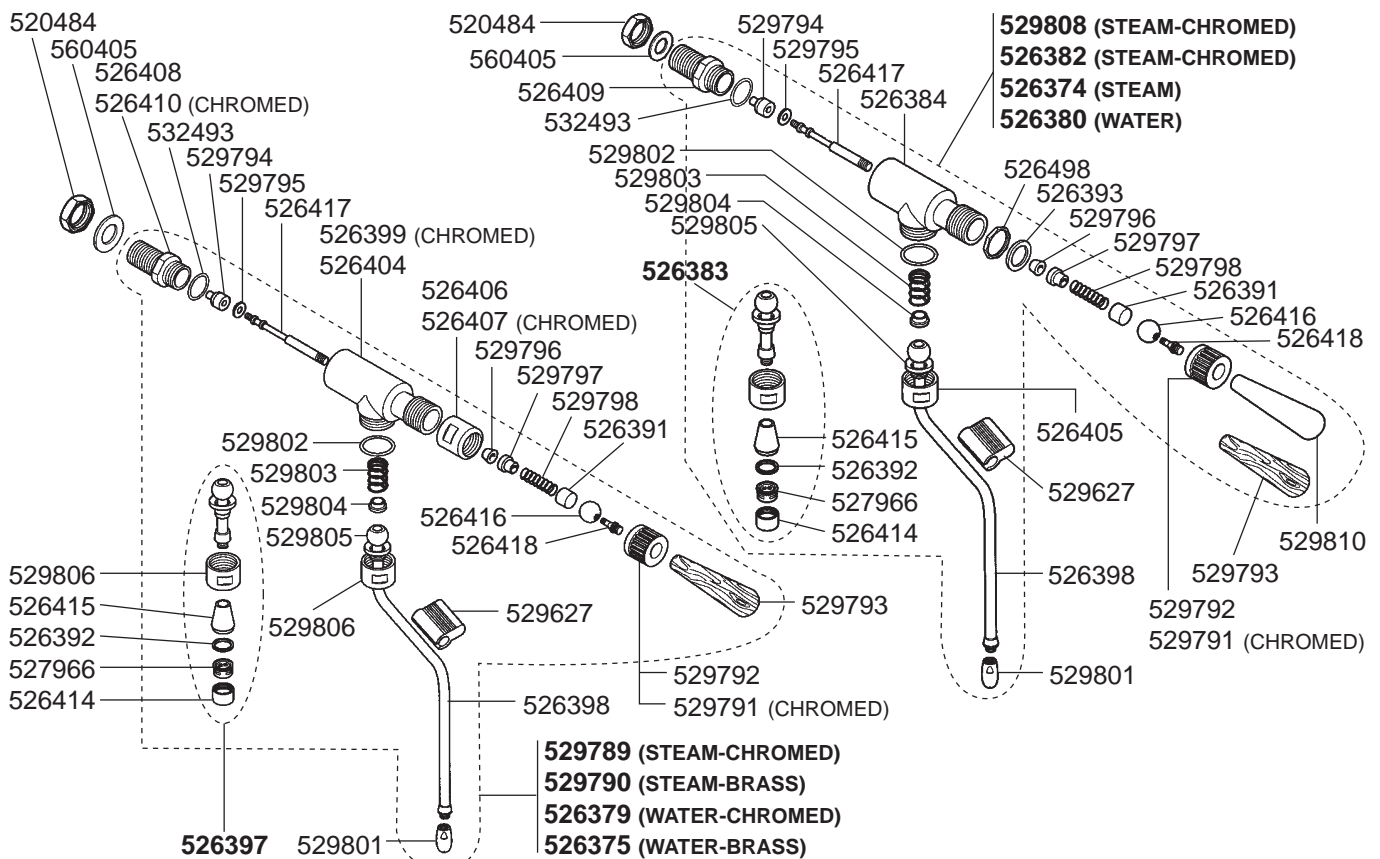

1
ESPRESSO MACHINES

GROUP/FILTER HOLDERS HOME

STEAM/WATER TAPS

STEAM/WATER TAPS/LEVEL INDICATOR/VALVES

STEAM/WATER TAPS/LEVEL INDICATOR HOME

S1, S1C, SX, SXC

ELECTRICAL COMPONENTS SIXTIES

ELECTRICAL COMPONENTS VARIOUS

ELECTRICAL COMPONENTS VARIOUS

390324

345722 (1 POLE)

345720 (2 POLES)

346020

346031

346032

346019

301001
(RED)

301060

301038 (GREEN)

301039 (RED)

301040 (SWITCH)
301044
(PUSH BUTTON)

359237
(RED)

359238
(GREEN)

359240
(GOLD)