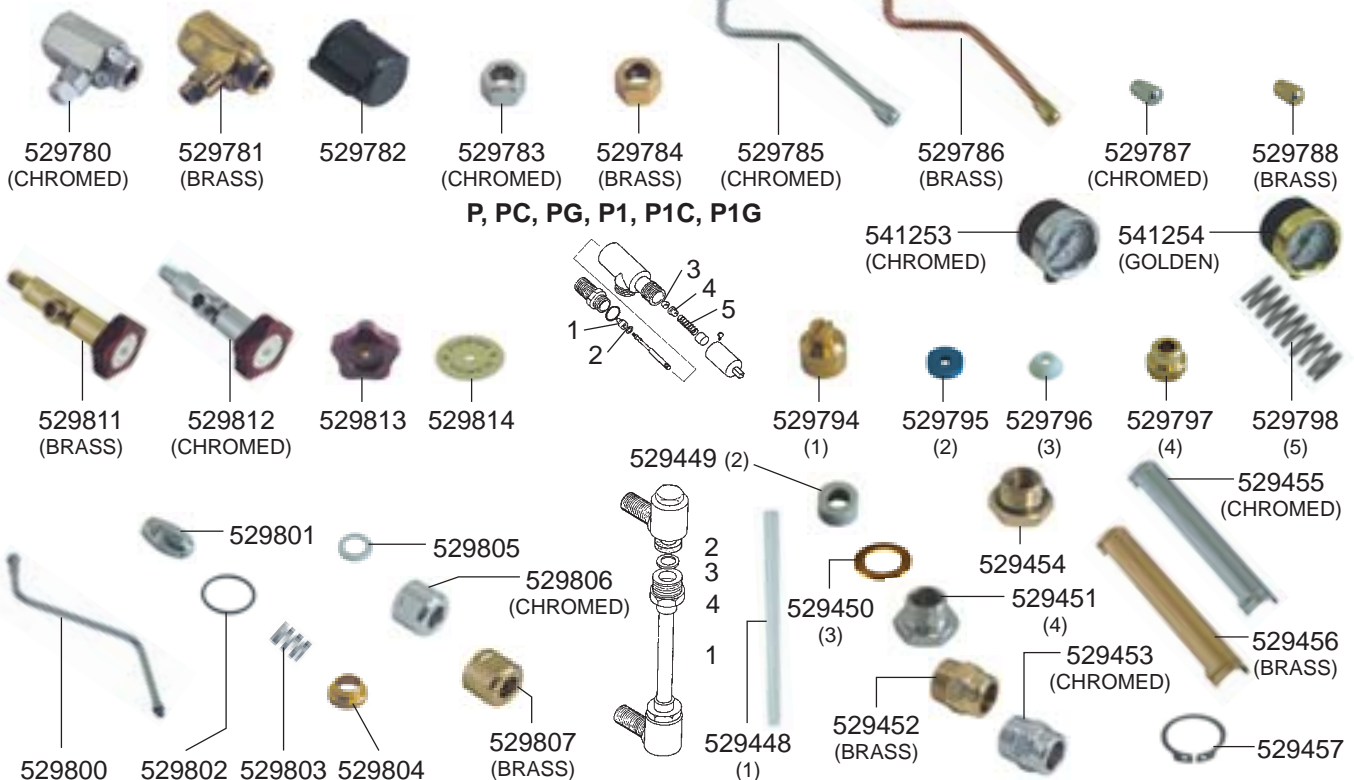

1
ESPRESSO MACHINES

GROUP/FILTER HOLDERS HOME

STEAM/WATER TAPS

STEAM/WATER TAPS/LEVEL INDICATOR/VALVES

STEAM/WATER TAPS/LEVEL INDICATOR HOME

S1, S1C, SX, SXC

ELECTRICAL COMPONENTS SIXTIES

ELECTRICAL COMPONENTS VARIOUS

ELECTRICAL COMPONENTS VARIOUS

390324

345722 (1 POLE)

345720 (2 POLES)

346020

346031

346032

346019

301001
(RED)

301060

301038 (GREEN)

301039 (RED)

301040 (SWITCH)
301044
(PUSH BUTTON)

359237
(RED)

359238
(GREEN)

359240
(GOLD)