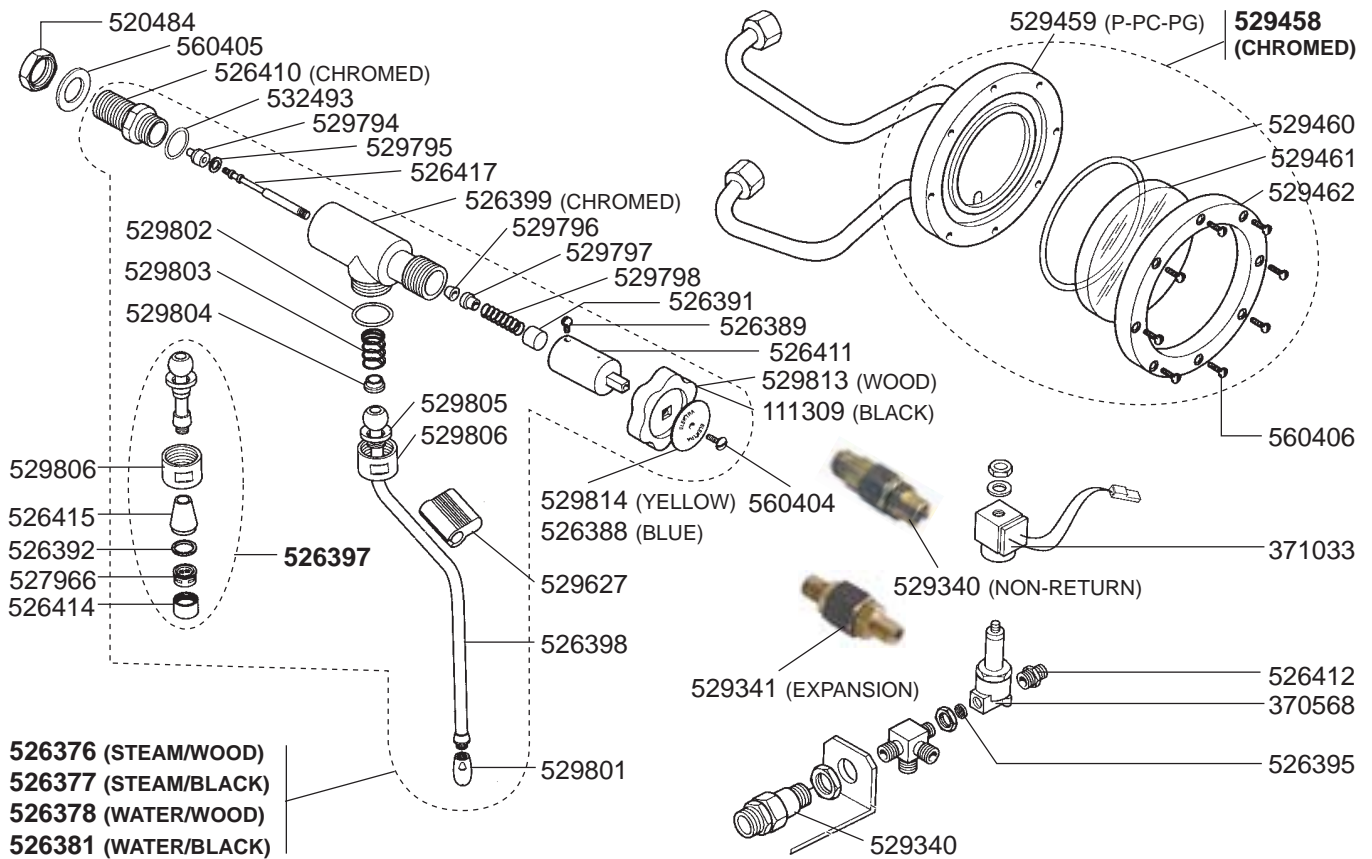

1
ESPRESSO MACHINES

GROUP/FILTER HOLDERS HOME

STEAM/WATER TAPS

STEAM/WATER TAPS/LEVEL INDICATOR/VALVES

STEAM/WATER TAPS/LEVEL INDICATOR HOME

S1, S1C, SX, SXC

ELECTRICAL COMPONENTS SIXTIES

ELECTRICAL COMPONENTS VARIOUS

ELECTRICAL COMPONENTS VARIOUS

390324

345722 (1 POLE)

345720 (2 POLES)

346020

346031

346032

346019

301001
(RED)

301060

301038 (GREEN)

301039 (RED)

301040 (SWITCH)
301044
(PUSH BUTTON)

359237
(RED)

359238
(GREEN)

359240
(GOLD)