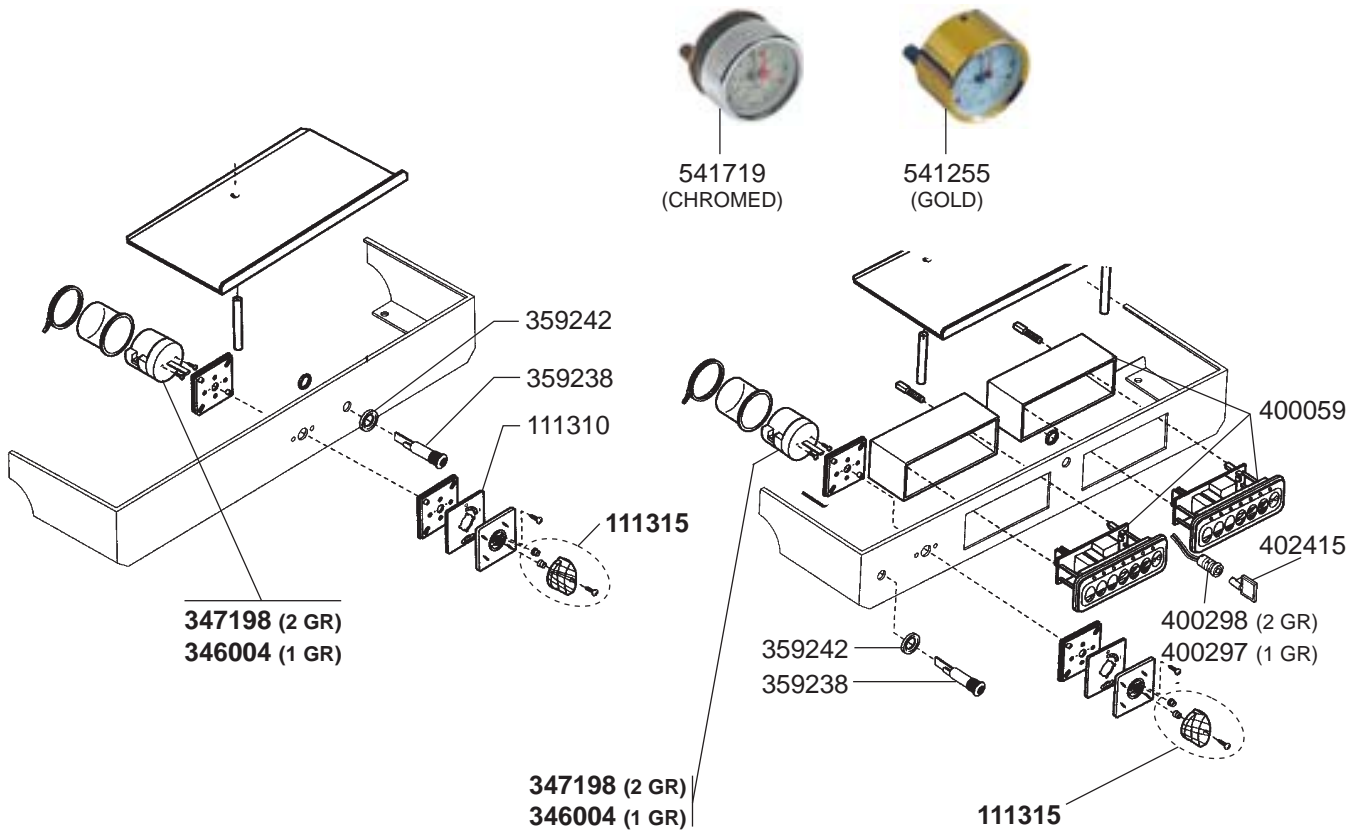

1
ESPRESSO MACHINES

GROUP/FILTER HOLDERS HOME

STEAM/WATER TAPS

STEAM/WATER TAPS/LEVEL INDICATOR/VALVES

STEAM/WATER TAPS/LEVEL INDICATOR HOME

S1, S1C, SX, SXC

ELECTRICAL COMPONENTS SIXTIES

ELECTRICAL COMPONENTS VARIOUS

ELECTRICAL COMPONENTS VARIOUS

390324

345722 (1 POLE)

345720 (2 POLES)

346020

346031

346032

346019

301001
(RED)

301060

301038 (GREEN)

301039 (RED)

301040 (SWITCH)
301044
(PUSH BUTTON)

359237
(RED)

359238
(GREEN)

359240
(GOLD)