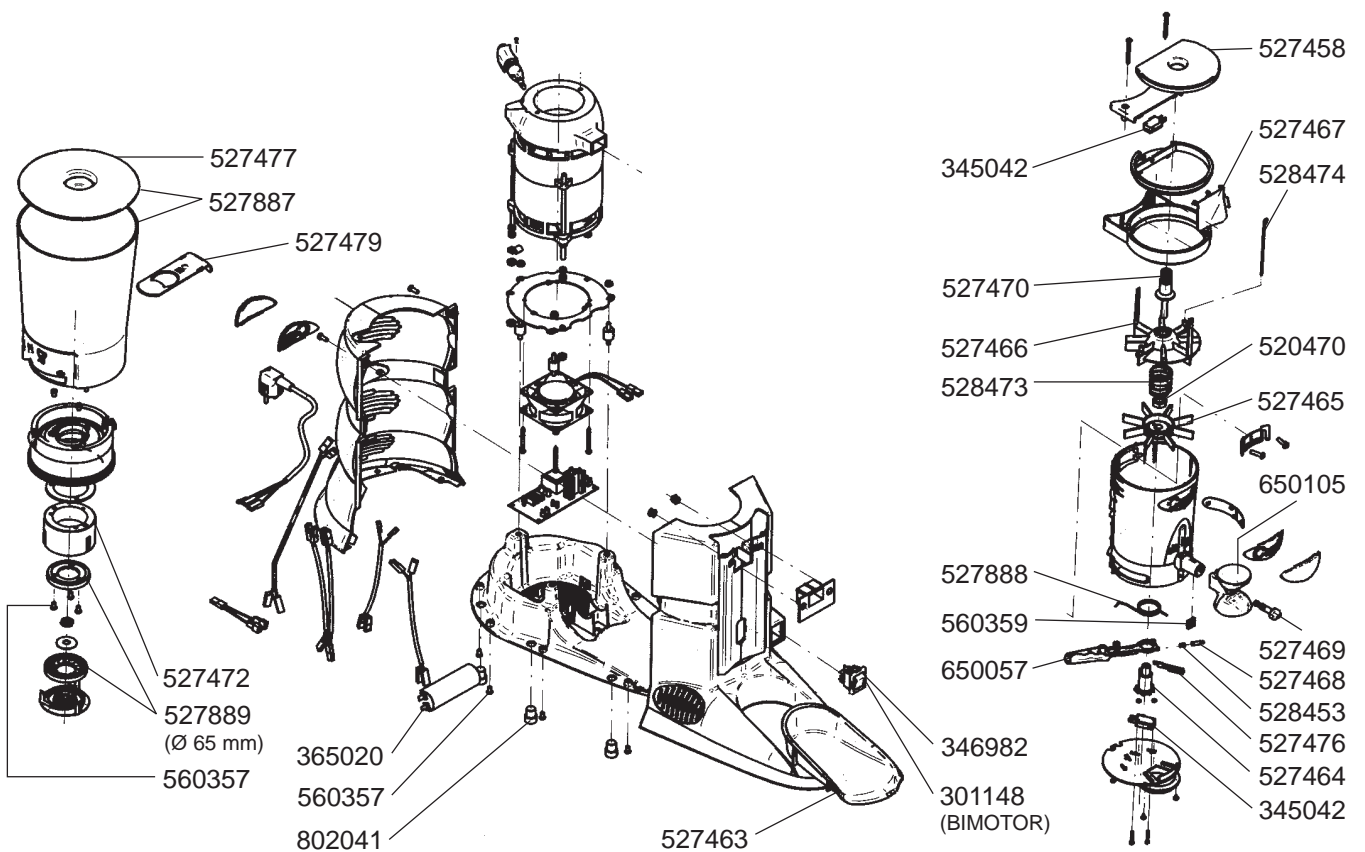

UGANDA AUTOMATIC

MOVIE