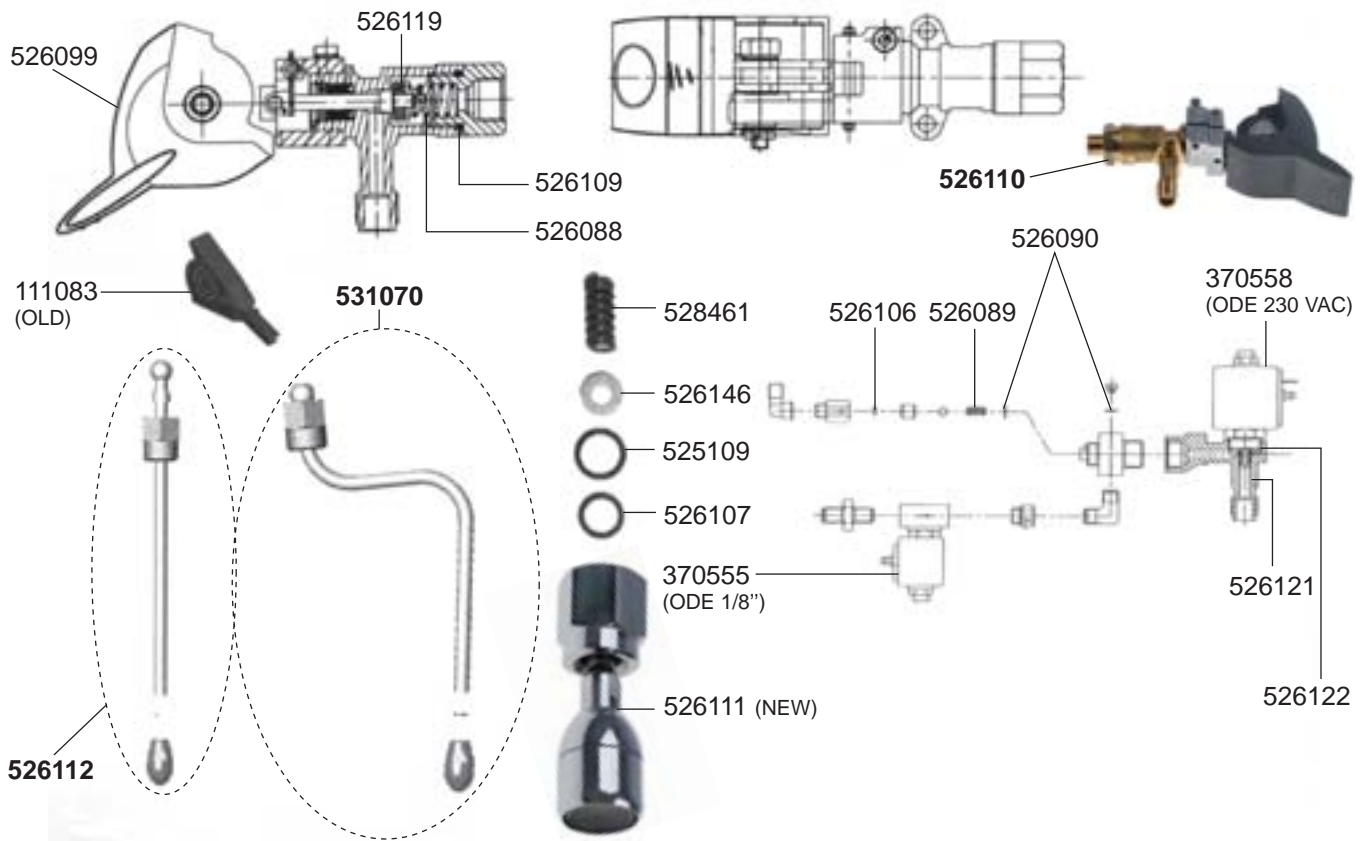

STEAM/WATER TAPS TWIN STAR