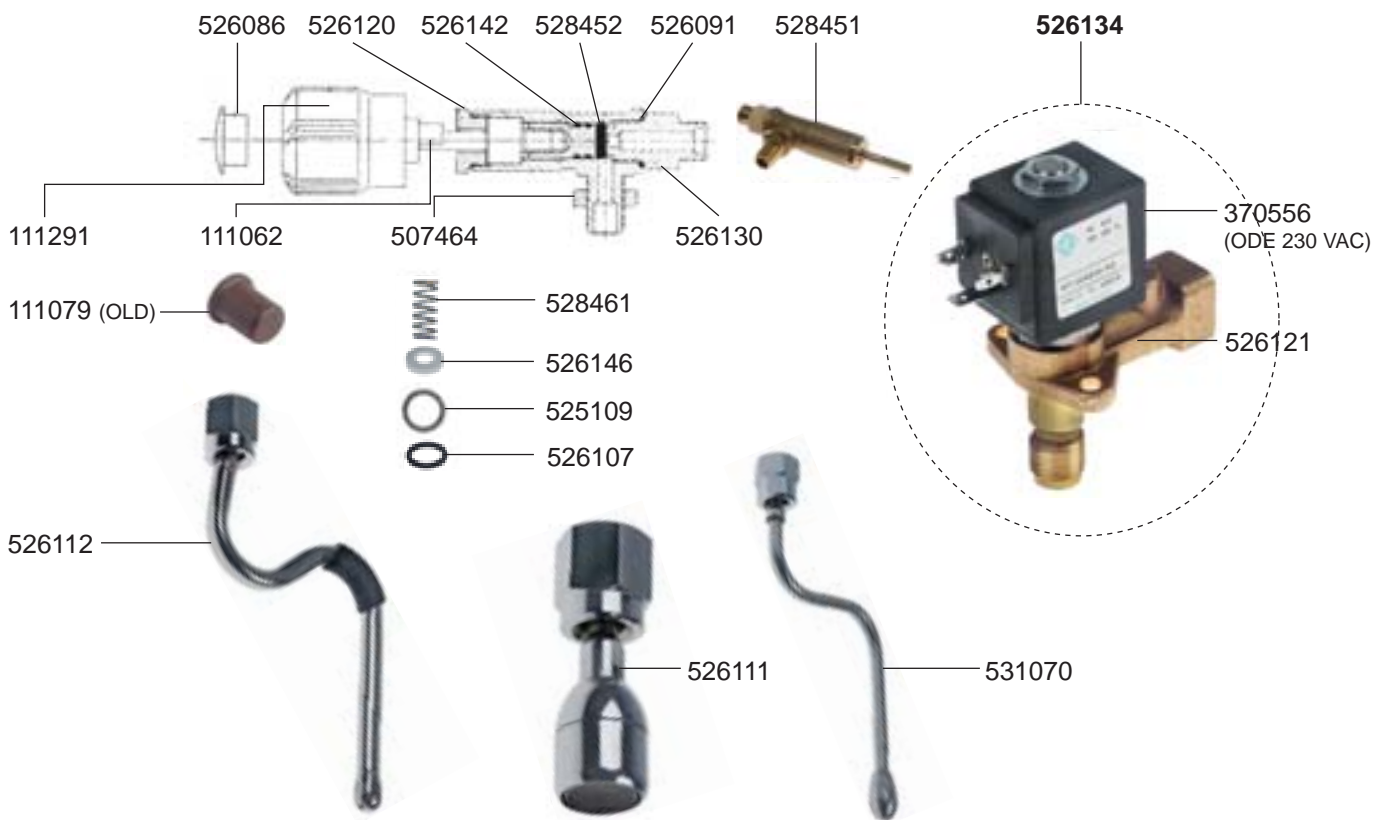

STEAM/WATER TAPS CLASSICA/CLUB/ESSIKA