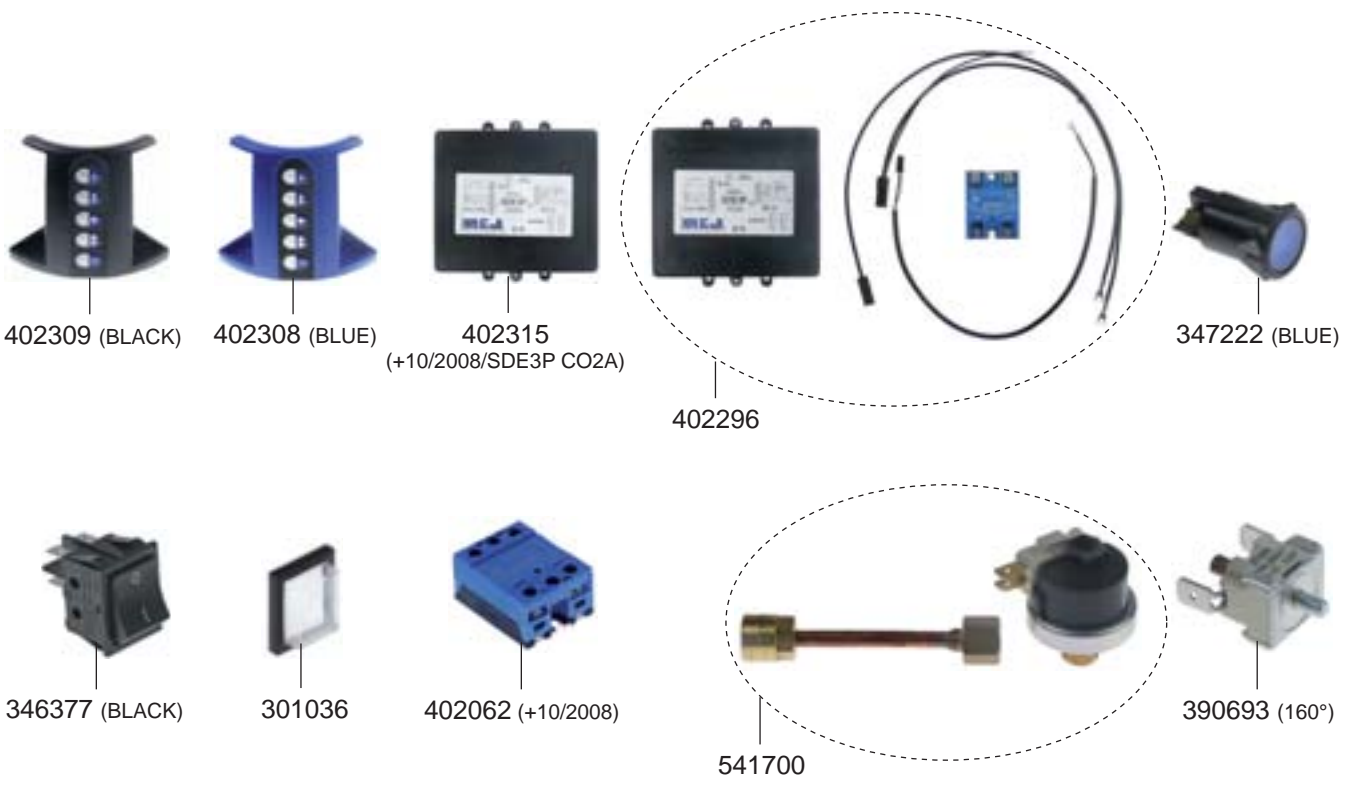

ELECTRICAL COMPONENTS ESIKA