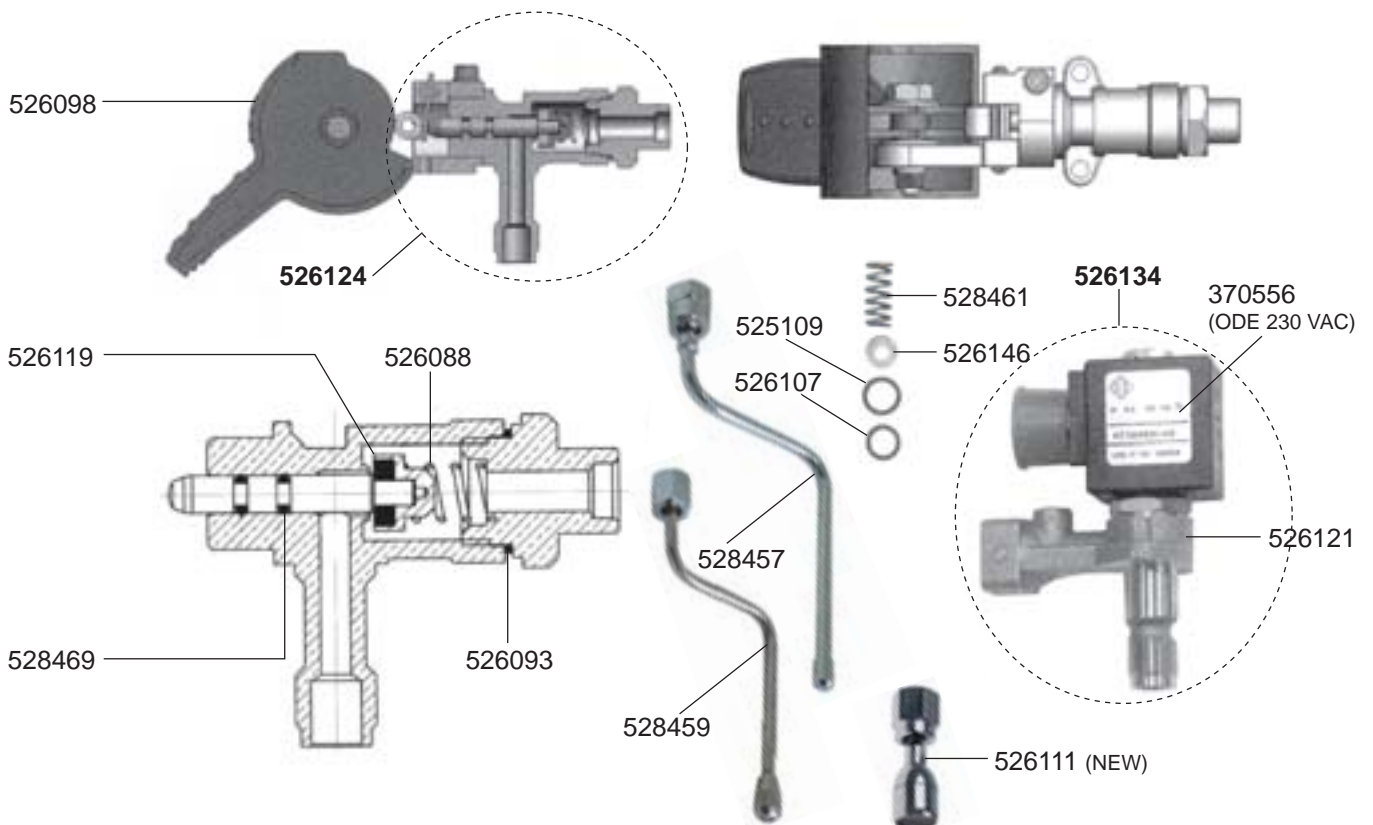

STEAM/WATER TAPS XEOS