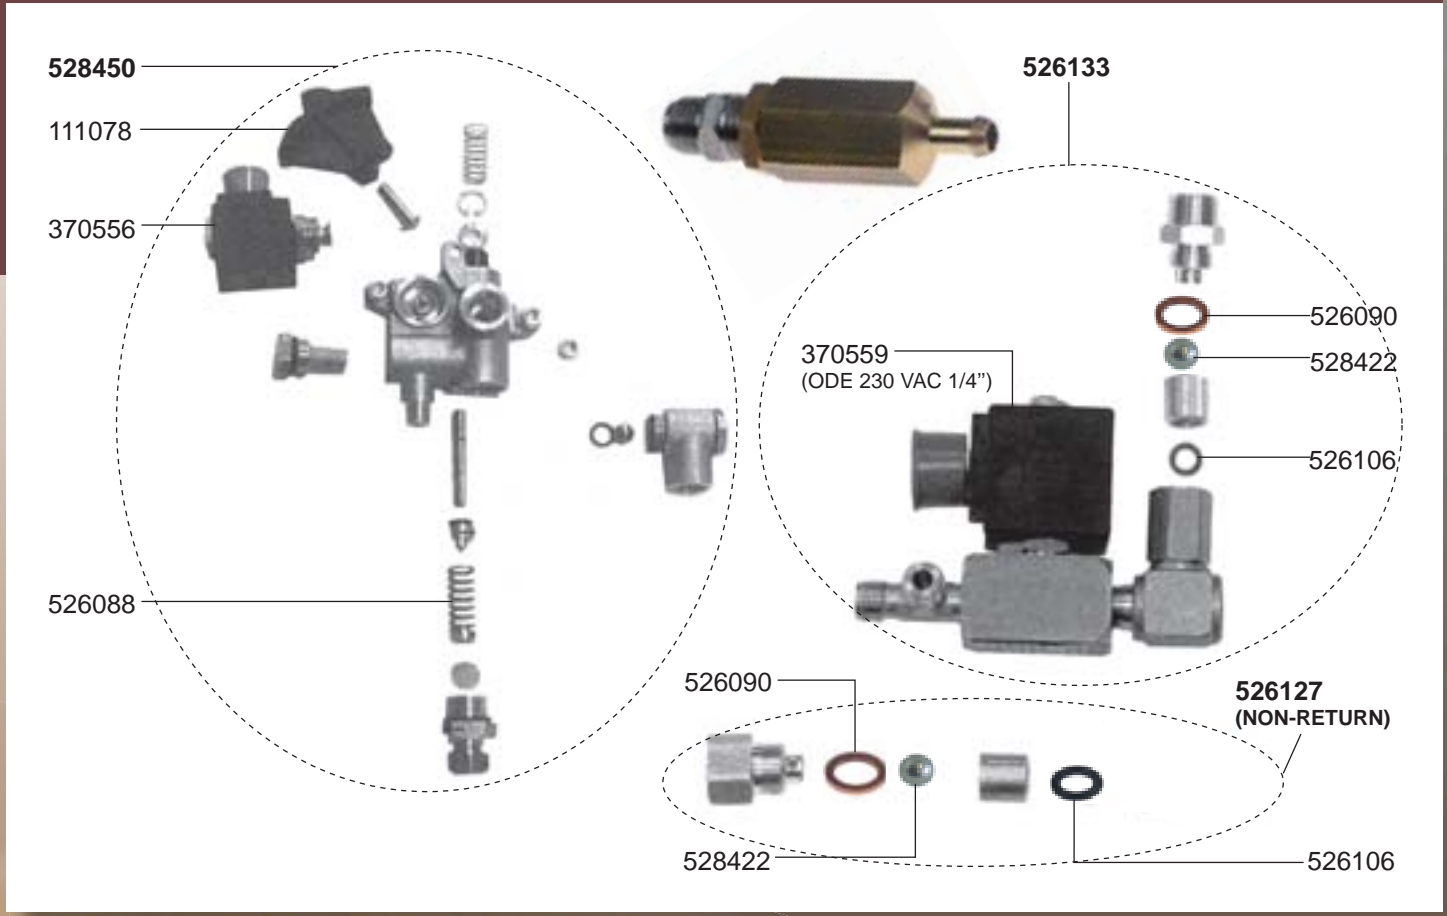

VALVES ESIKA

VALVES TWIN STAR/XEOS

LEVEL INDICATOR

CONTI – ESPRESSO MACHINES

ESPRESSO MACHINES

BOILER/MANOMETERS VARIOUS

DRIP TRAYS

ELECTRICAL COMPONENTS CLASSICA