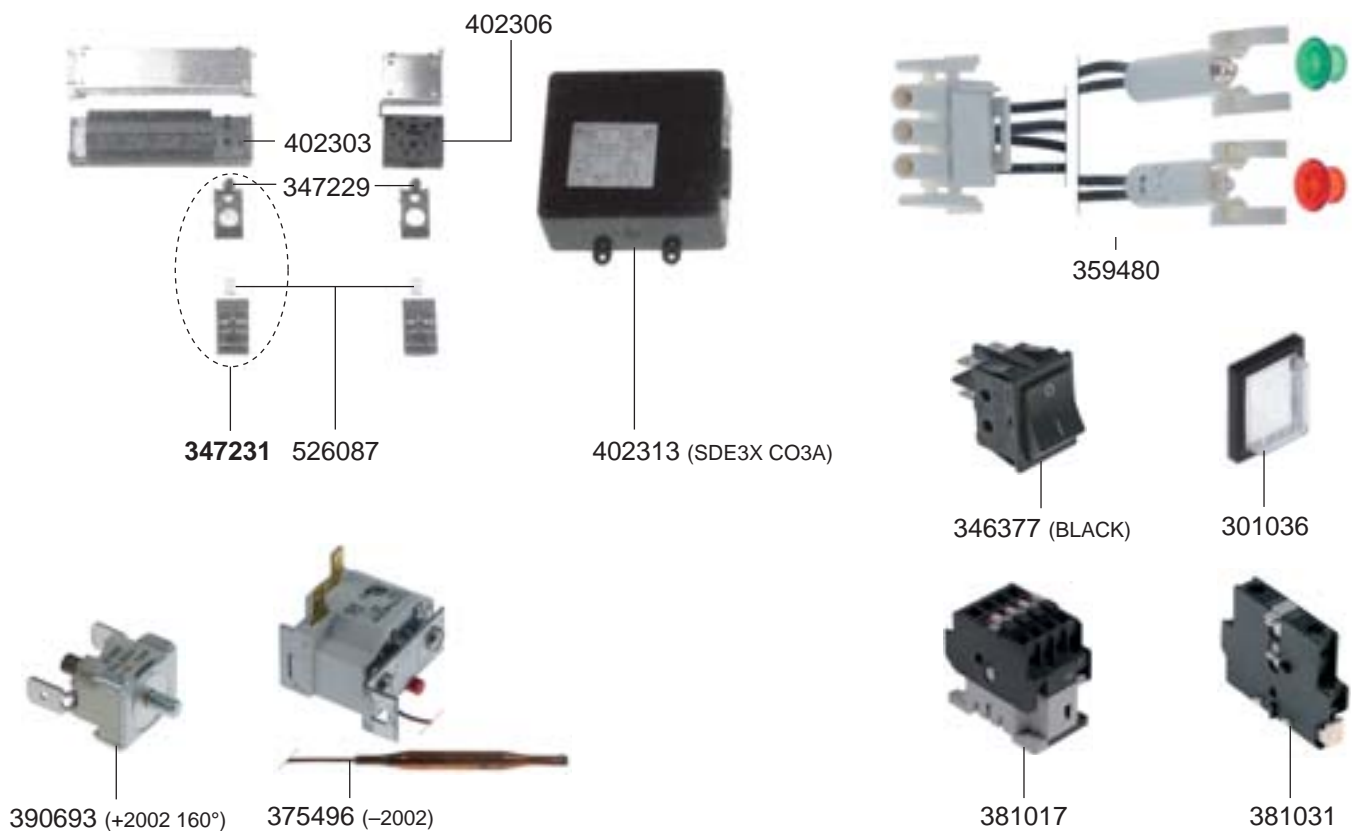

VALVES ESIKA

VALVES TWIN STAR/XEOS

LEVEL INDICATOR

CONTI – ESPRESSO MACHINES

ESPRESSO MACHINES

BOILER/MANOMETERS VARIOUS

DRIP TRAYS

ELECTRICAL COMPONENTS CLASSICA

ELECTRICAL COMPONENTS CLUB

ELECTRICAL COMPONENTS ESIKA

ELECTRICAL COMPONENTS TWIN STAR

ELECTRICAL COMPONENTS XEOS DISPLAY

ELECTRICAL COMPONENTS XEOS EV

ELECTRICAL COMPONENTS VARIOUS

400004

400256

400257

400258

541021
(SIRAI, 30 AMP,
3 POLES)

541724
(SIRAI, 20 AMP,
3 POLES)

541723
(SIRAI, 20 AMP,
2 POLES)

541453
(PARKER)

370057
(PARKER 230 VAC)
370053
(LUCIFER 230 VAC)

370062
(PARKER)
370061
(LUCIFER)