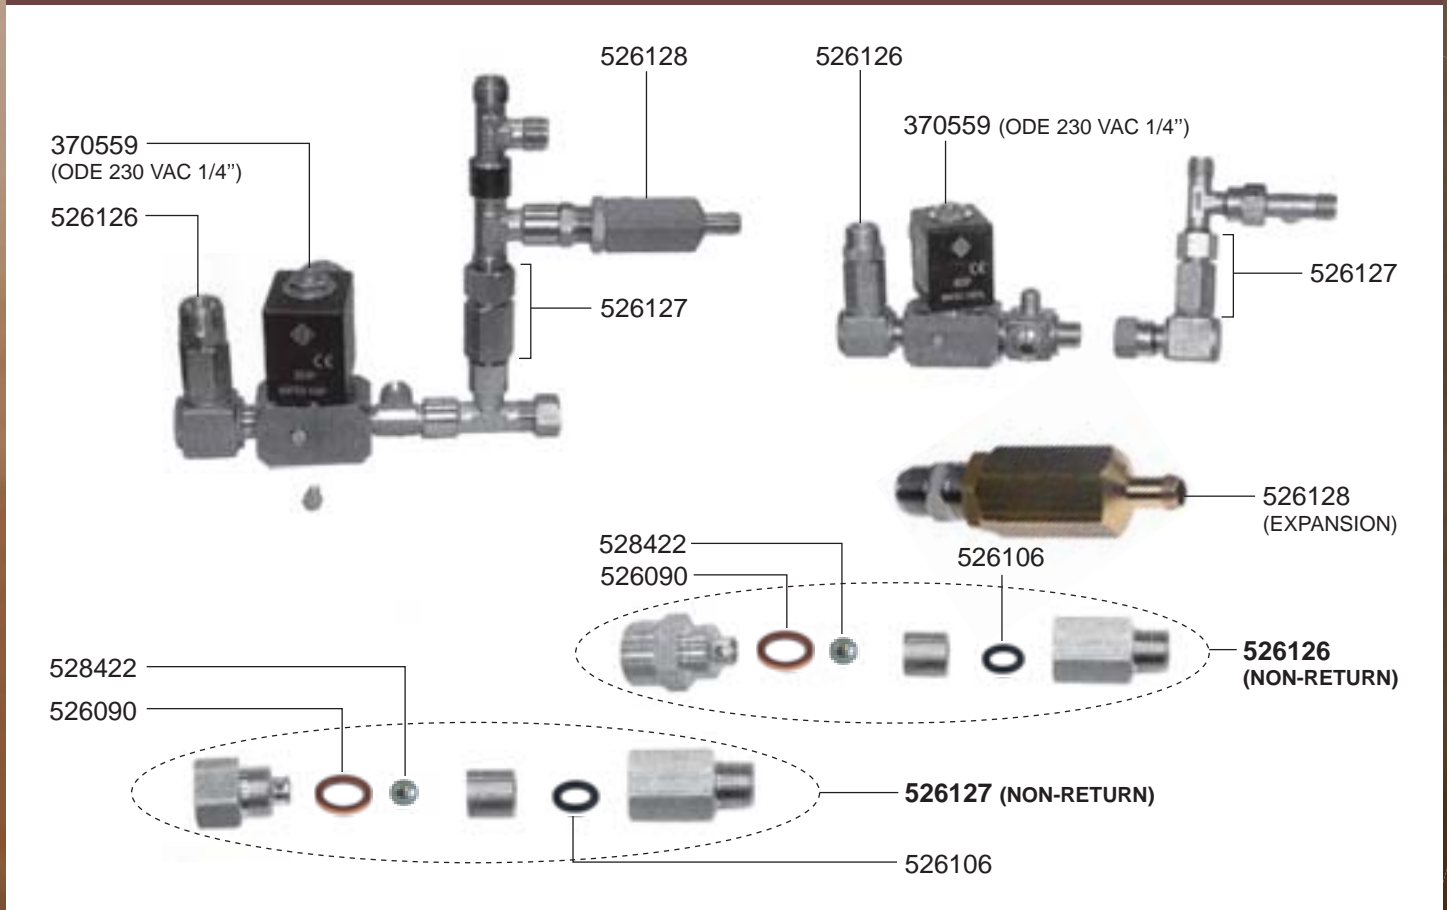

VALVES ESIKA

VALVES TWIN STAR/XEOS

LEVEL INDICATOR

CONTI – ESPRESSO MACHINES

ESPRESSO MACHINES

BOILER/MANOMETERS VARIOUS

DRIP TRAYS

ELECTRICAL COMPONENTS CLASSICA