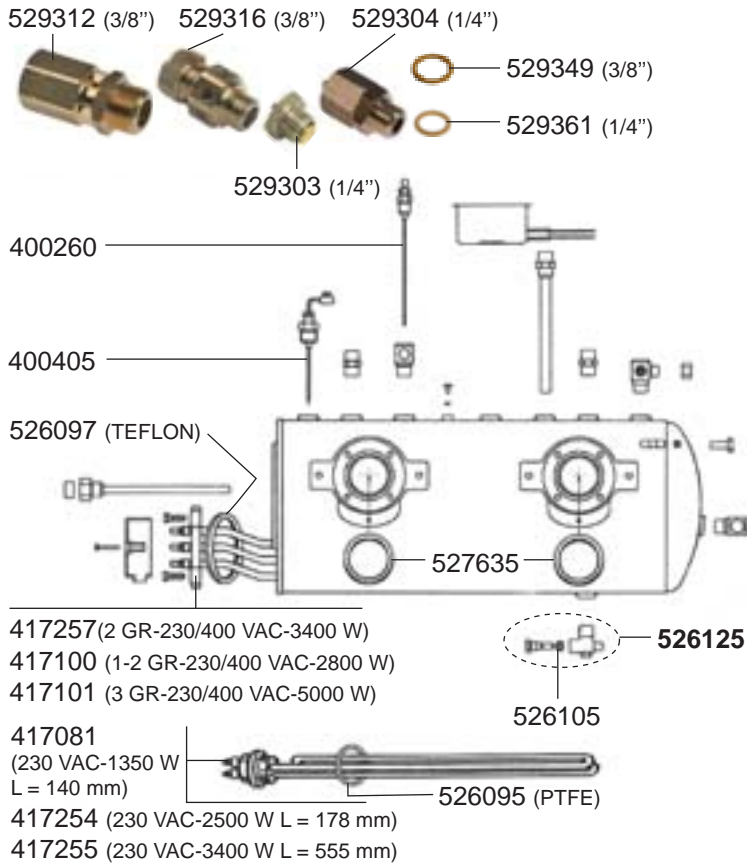

CONTI – ESPRESSO MACHINES

ESPRESSO MACHINES

BOILER/MANOMETERS VARIOUS