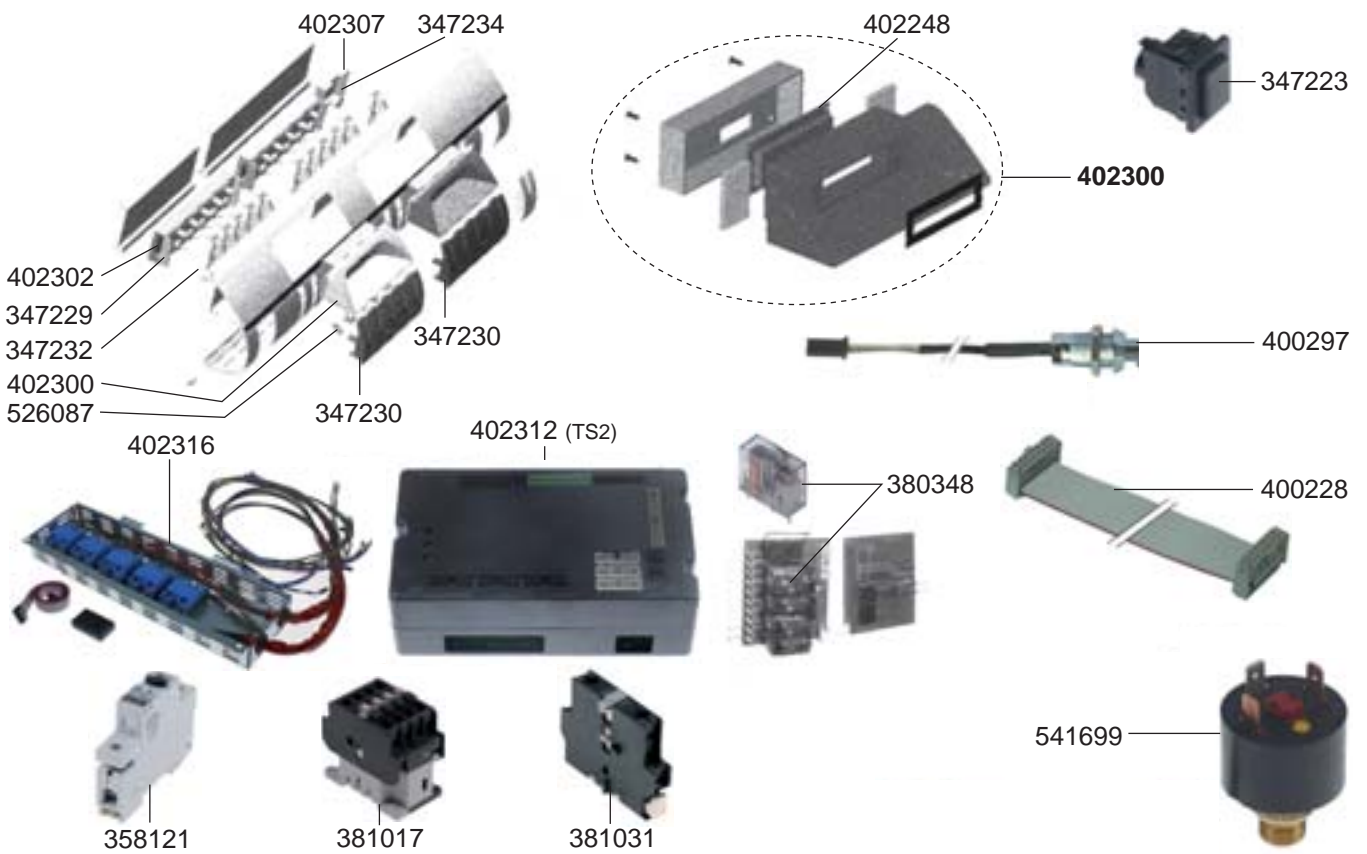

ELECTRICAL COMPONENTS TWIN STAR