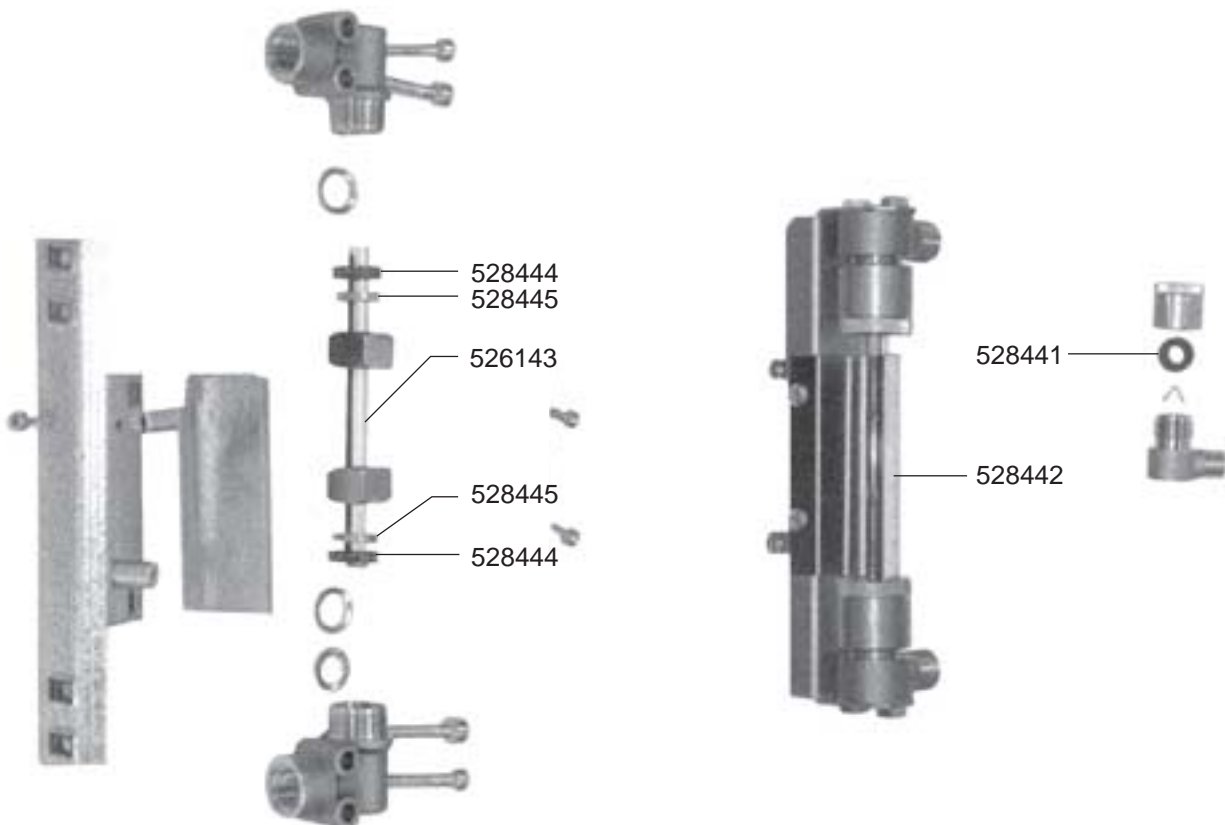

VALVES ESIKA

VALVES TWIN STAR/XEOS

LEVEL INDICATOR

CONTI – ESPRESSO MACHINES

ESPRESSO MACHINES

BOILER/MANOMETERS VARIOUS

DRIP TRAYS

ELECTRICAL COMPONENTS CLASSICA