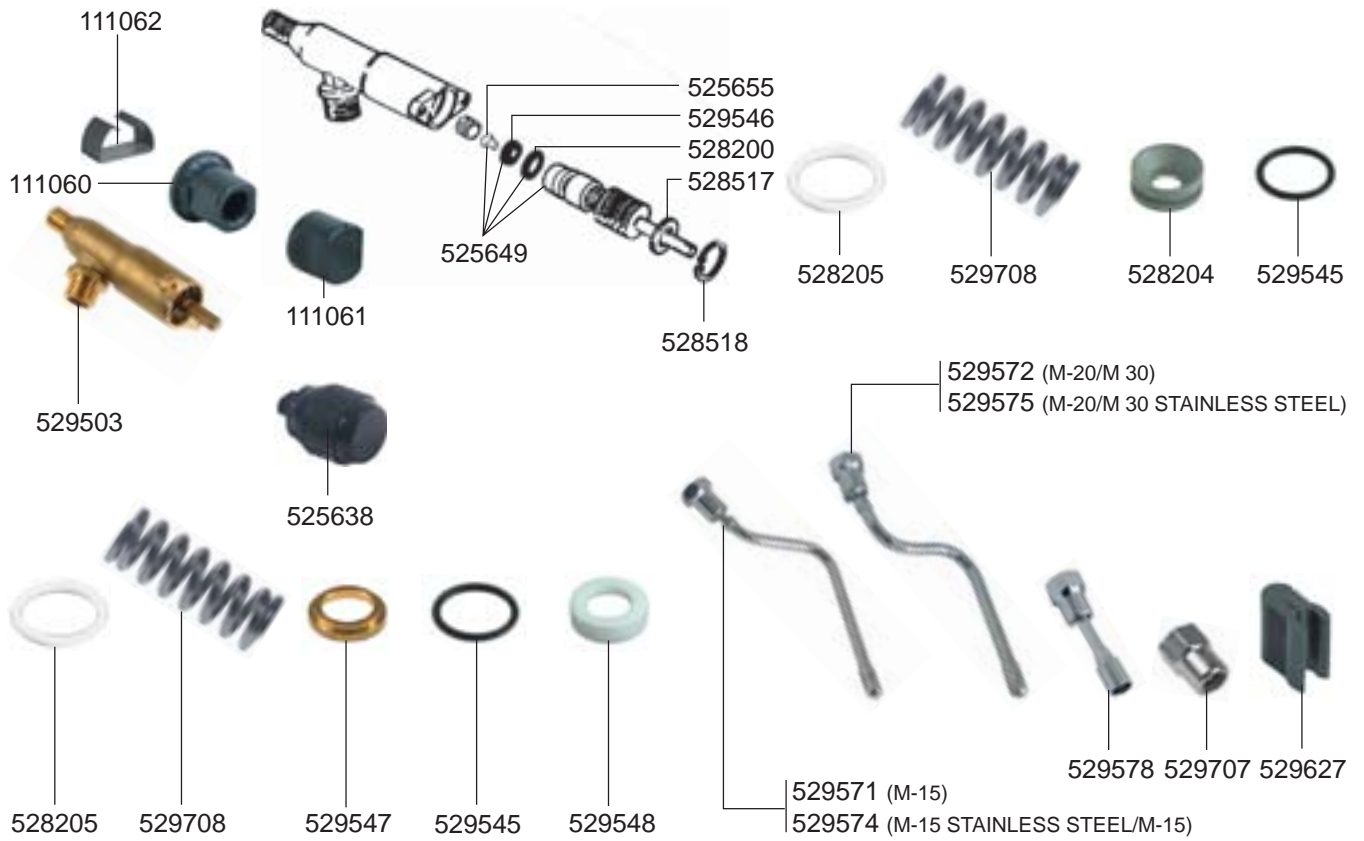

GROUPS

FILTER HOLDERS

STEAM/WATER TAPS

INLET TAP/LEVEL INDICATOR/MANOMETERS

CIMBALI - ESPRESSO MACHINES

1
ESPRESSO MACHINES

BOILER VARIOUS

529312 (3/8") 529316 (3/8") 529307 (1/4")

529303 (1/4") 529304 (1/4") 529361 (1/4")

529361 (1/4") 529349 (3/8")

528005

400214 (L = 140 mm)
400020 (L = 150 mm)

M-15
417015 (1 GR, 230 VAC, 2700 W)
417016 (2 GR, 230 VAC, 4000 W)
417098 (3 GR, 230 VAC, 5000 W)

112005

345090
(PUSH BUTTON, 2 POLES)

345033

(SWITCH, 2 POLES)

345033

(SWITCH, 2 POLES)

301015
(PUSH BUTTON, 2 POLES)

359142
(GREEN)