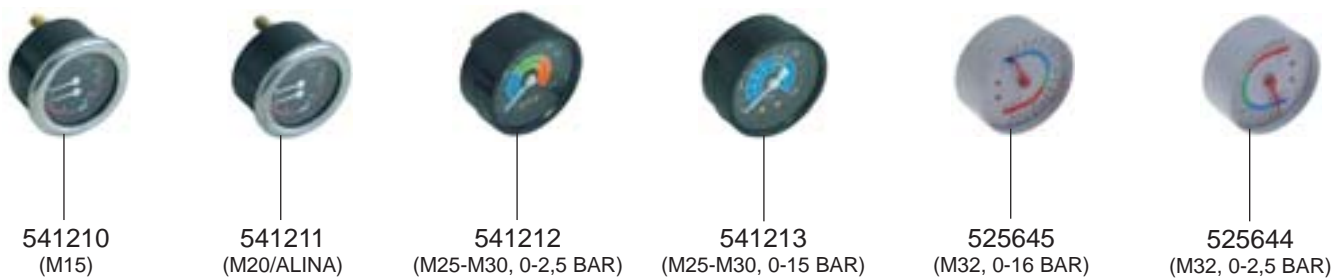

GROUPS

FILTER HOLDERS

STEAM/WATER TAPS

INLET TAP/LEVEL INDICATOR/MANOMETERS

CIMBALI - ESPRESSO MACHINES

1
ESPRESSO MACHINES

BOILER VARIOUS

529312 (3/8") 529316 (3/8") 529307 (1/4")

529303 (1/4") 529304 (1/4") 529361 (1/4")

529361 (1/4") 529349 (3/8")

528005

400214 (L = 140 mm)
400020 (L = 150 mm)

M-15
417015 (1 GR, 230 VAC, 2700 W)
417016 (2 GR, 230 VAC, 4000 W)
417098 (3 GR, 230 VAC, 5000 W)