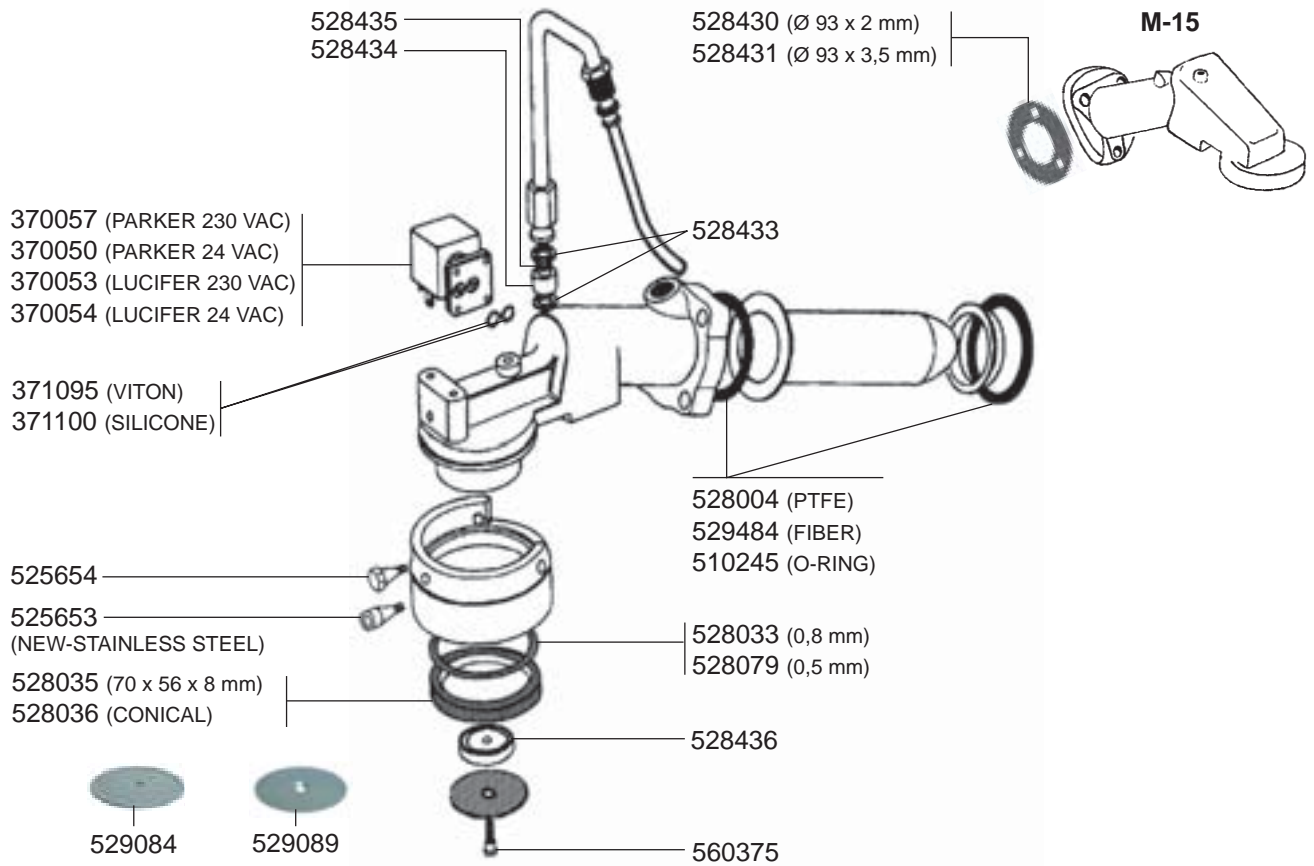

GROUPS

FILTER HOLDERS

STEAM/WATER TAPS

INLET TAP/LEVEL INDICATOR/MANOMETERS

CIMBALI - ESPRESSO MACHINES

1
ESPRESSO MACHINES

BOILER VARIOUS

529312 (3/8") 529316 (3/8") 529307 (1/4")

529303 (1/4") 529304 (1/4") 529361 (1/4")

529361 (1/4") 529349 (3/8")

528005

400214 (L = 140 mm)
400020 (L = 150 mm)

M-15
417015 (1 GR, 230 VAC, 2700 W)
417016 (2 GR, 230 VAC, 4000 W)
417098 (3 GR, 230 VAC, 5000 W)