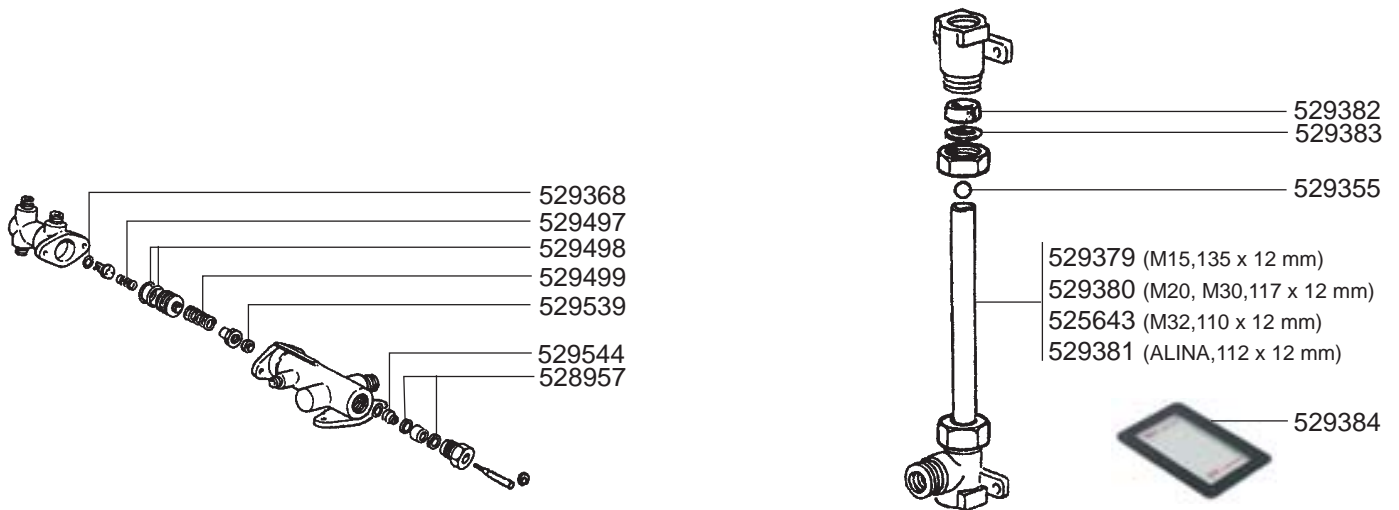

GROUPS

FILTER HOLDERS

STEAM/WATER TAPS

INLET TAP/LEVEL INDICATOR/MANOMETERS

CIMBALI - ESPRESSO MACHINES

1
ESPRESSO MACHINES

BOILER VARIOUS

529312 (3/8") 529316 (3/8") 529307 (1/4")

529303 (1/4") 529304 (1/4") 529361 (1/4")

529361 (1/4") 529349 (3/8")

528005

400214 (L = 140 mm)
400020 (L = 150 mm)

M-15
417015 (1 GR, 230 VAC, 2700 W)
417016 (2 GR, 230 VAC, 4000 W)
417098 (3 GR, 230 VAC, 5000 W)