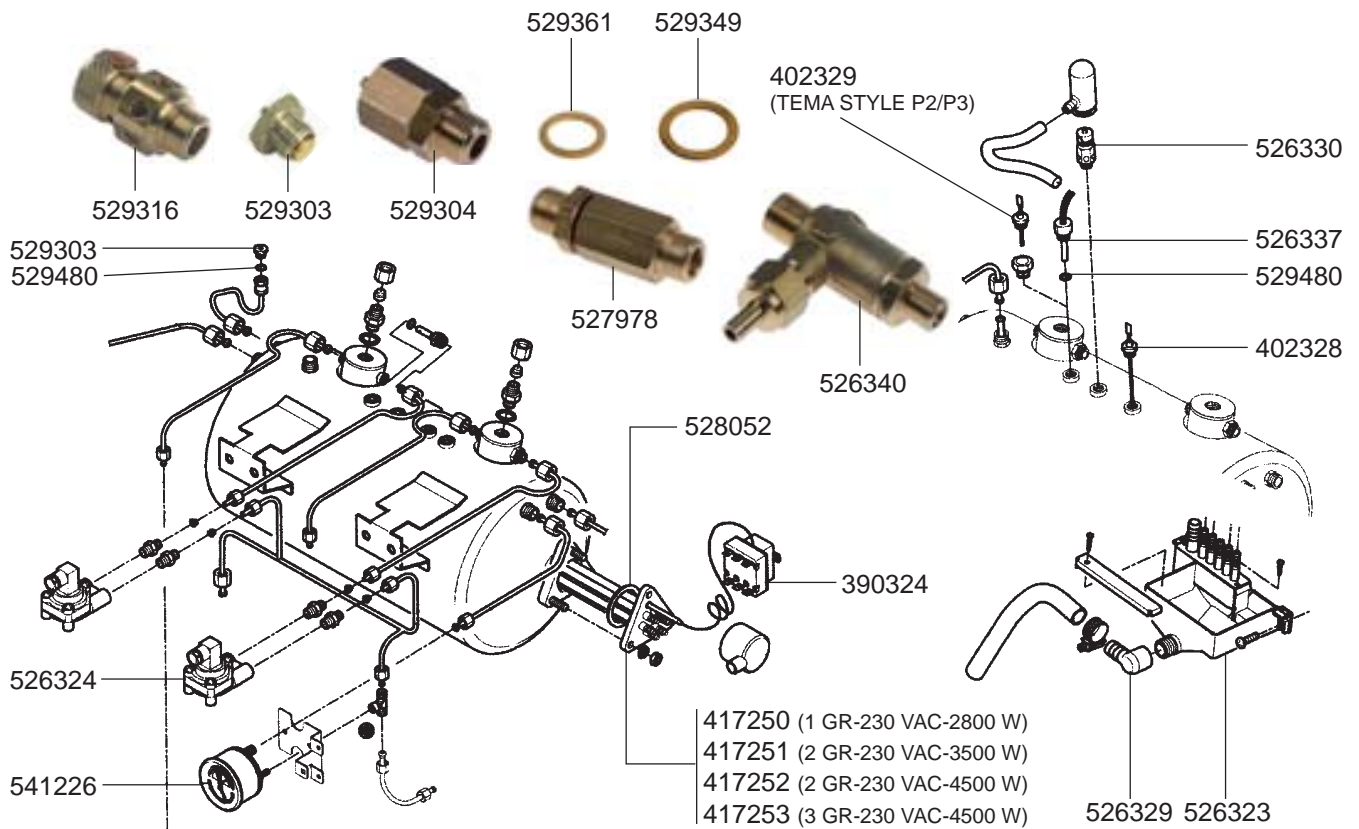

STEAM/WATER TAPS ETA BETA V2/KICCO/ESPRESSO 9

OLD MODEL STEAM/WATER TAPS

OLD MODEL VALVES

BOILER VARIOUS /MANOMETER/DRIP TRAY/VALVES

OLD MODEL BOILER MODEL/MANOMETERS/LEVEL INDICATOR VARIOUS

ELECTRICAL COMPONENTS ETA BETA V2/KICCO

ELECTRICAL COMPONENTS ETA BETA V2/KICCO/TEMA STYLE/ESPRESSO 9

ELECTRICAL COMPONENTS VARIOUS

ELECTRICAL COMPONENTS VARIOUS

www.gastroparts.pl

GASTROPARTS Sp. J.

Klonowica 37
87-100 Toruń
tel. +48 56 657 00 68
fax +48 56 657 00 67
gastroparts@gastroparts.pl