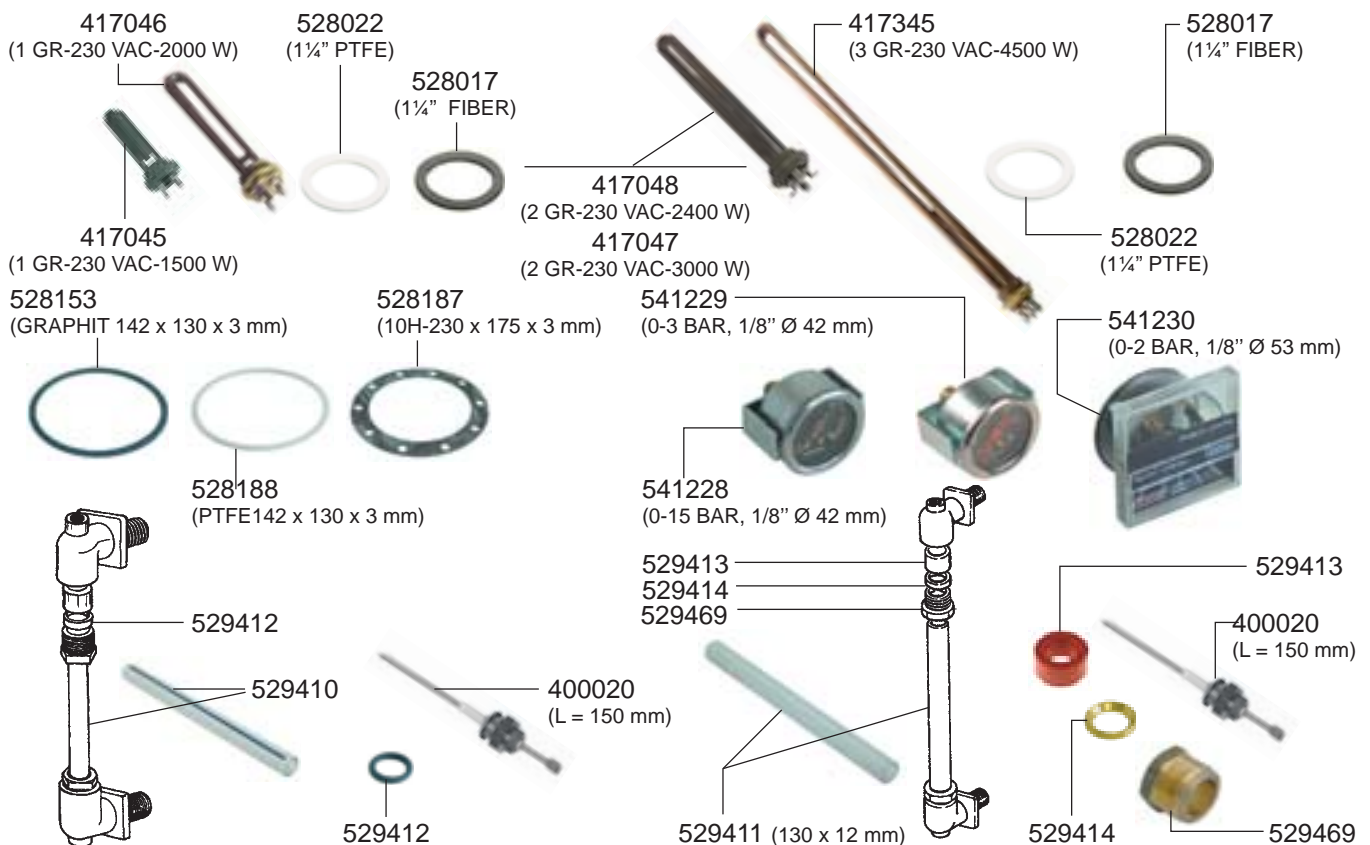

STEAM/WATER TAPS ETA BETA V2/KICCO/ESPRESSO 9

OLD MODEL STEAM/WATER TAPS

OLD MODEL VALVES

BOILER VARIOUS /MANOMETER/DRIP TRAY/VALVES

OLD MODEL BOILER MODEL/MANOMETERS/LEVEL INDICATOR VARIOUS

ELECTRICAL COMPONENTS ETA BETA V2/KICCO

ELECTRICAL COMPONENTS ETA BETA V2/KICCO/TEMA STYLE/ESPRESSO 9

ELECTRICAL COMPONENTS VARIOUS

ELECTRICAL COMPONENTS VARIOUS

www.gastroparts.pl

GASTROPARTS Sp. J.

Klonowica 37
87-100 Toruń
tel. +48 56 657 00 68
fax +48 56 657 00 67
gastroparts@gastroparts.pl