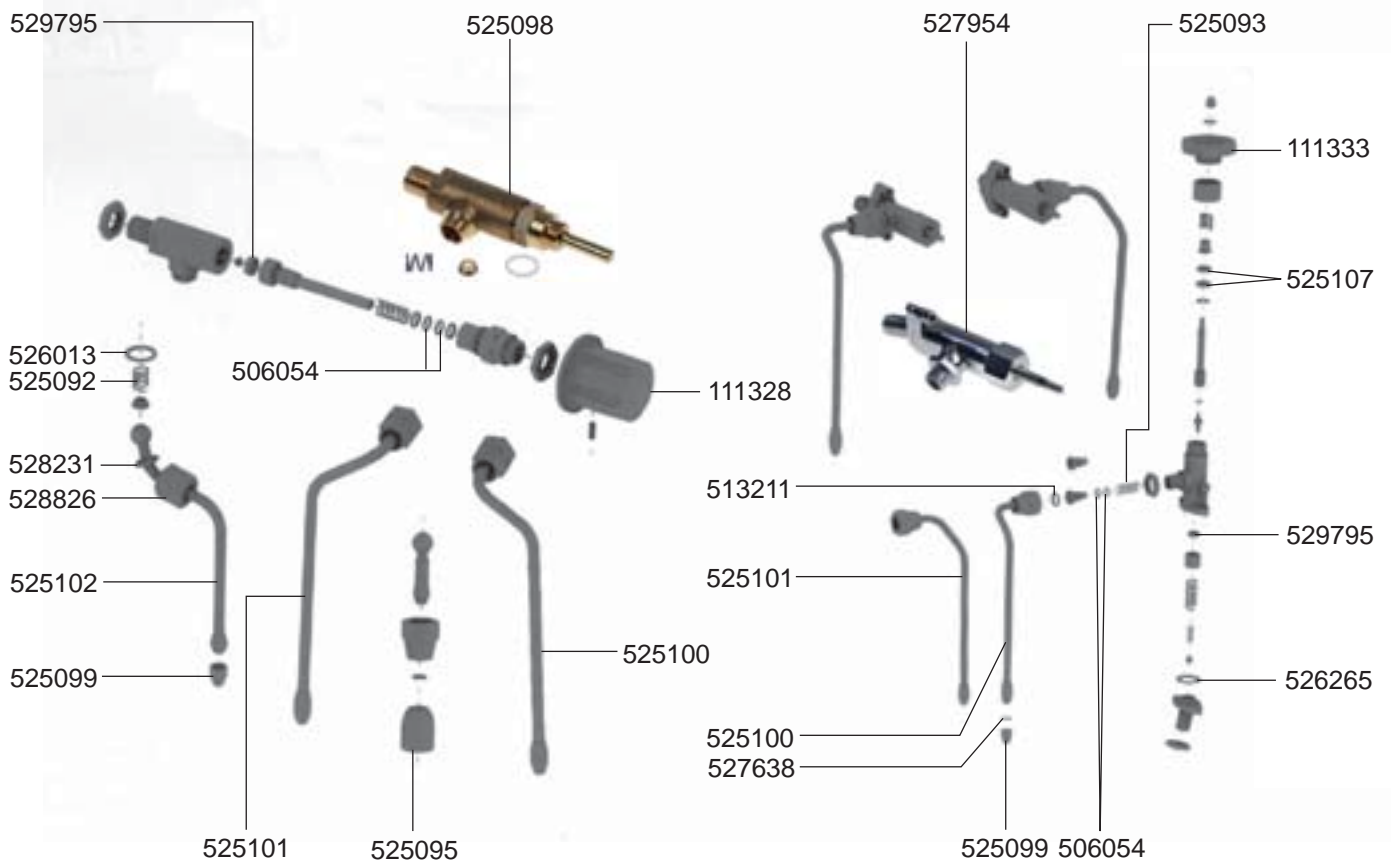

FILTER HOLDERS

STEAM/WATER TAPS

ESPERESSES S.p.A. DIMANCHE 15

STEAM/WATER TAPS

VALVES/LEVEL INDICATOR

BOILER/MANOMETERS/DRIP TRAYS VARIOUS

ELECTRICAL COMPONENTS DUCALE LEVETTA/DUCALE PULSANTE

DUCALE LEVETTA