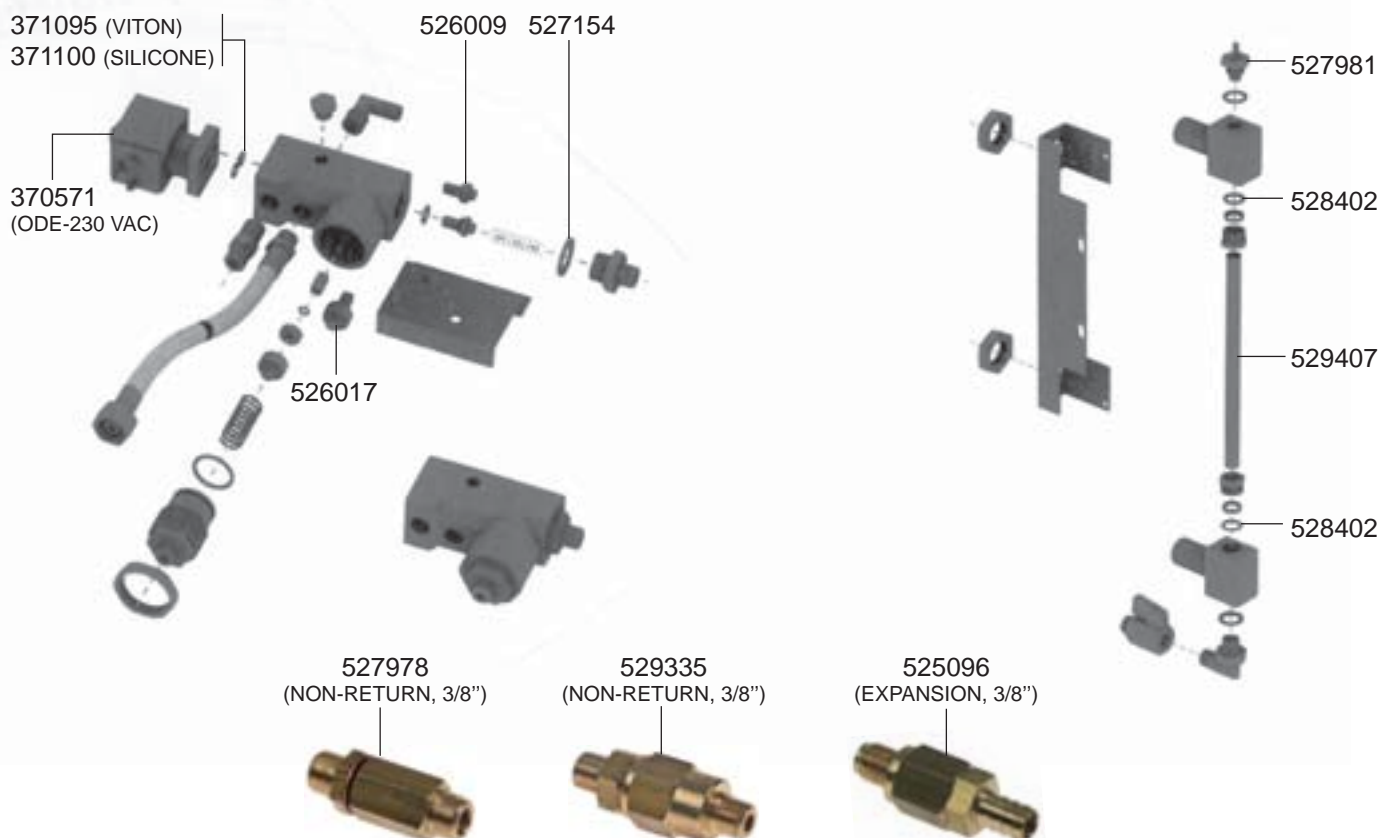

FILTER HOLDERS

STEAM/WATER TAPS

ESPERESSES S.p.A. DIMANCHE 15

STEAM/WATER TAPS

VALVES/LEVEL INDICATOR

BOILER/MANOMETERS/DRIP TRAYS VARIOUS

ELECTRICAL COMPONENTS DUCALE LEVETTA/DUCALE PULSANTE

DUCALE LEVETTA