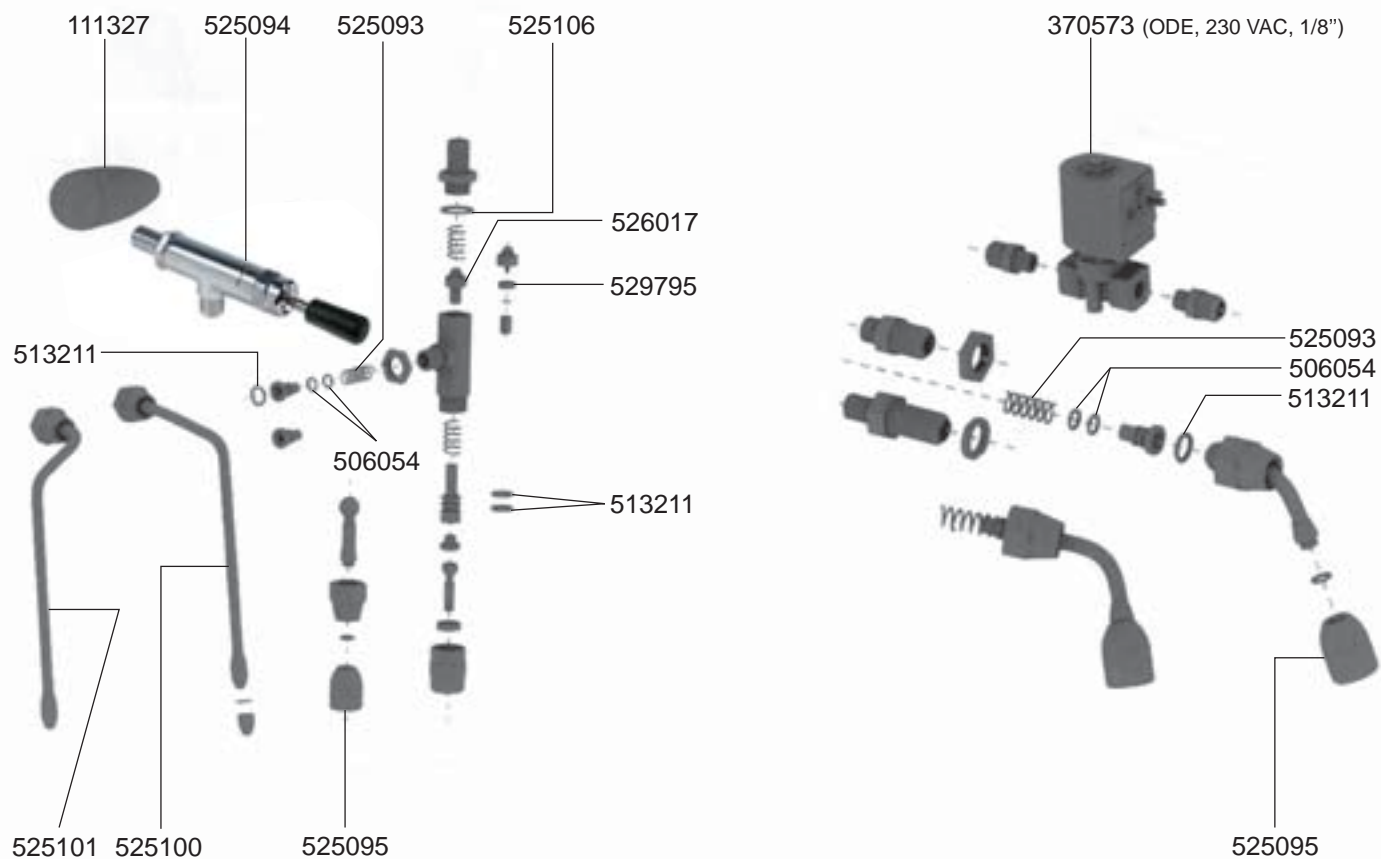

FILTER HOLDERS

STEAM/WATER TAPS

ESPERESSES S.p.A. DIMANCHE 15

STEAM/WATER TAPS

VALVES/LEVEL INDICATOR

BOILER/MANOMETERS/DRIP TRAYS VARIOUS

ELECTRICAL COMPONENTS DUCALE LEVETTA/DUCALE PULSANTE

DUCALE LEVETTA