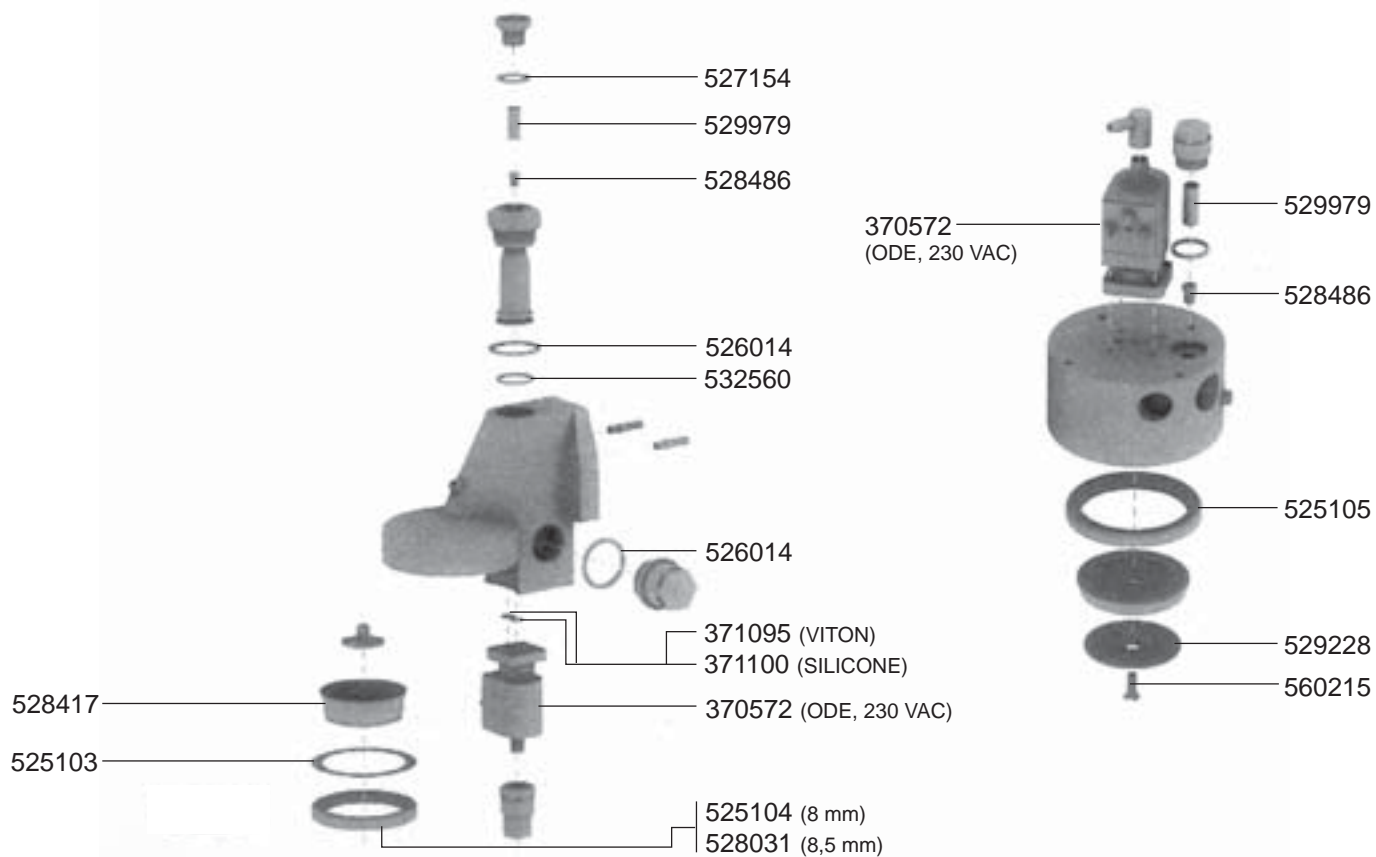

SOLENOID GROUPS