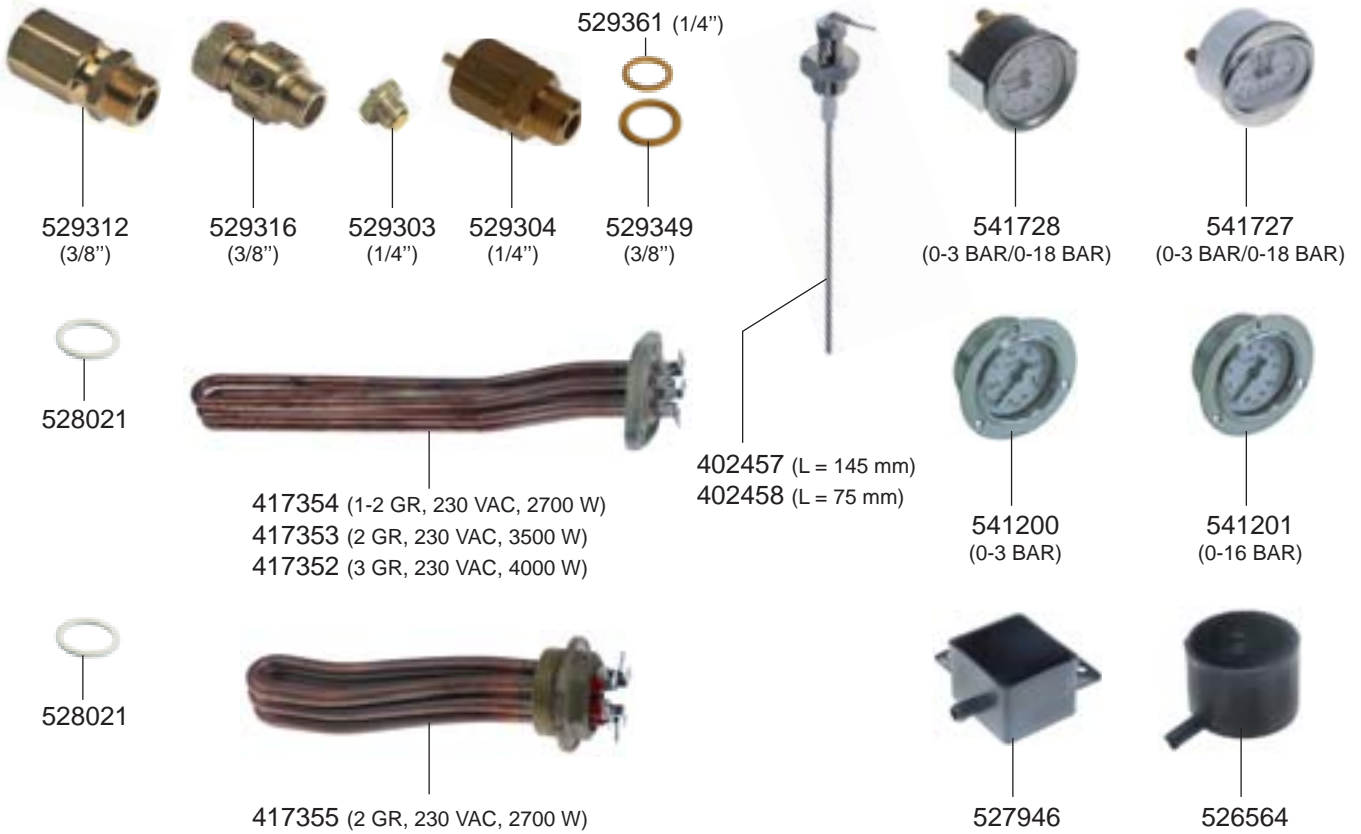

FILTER HOLDERS

STEAM/WATER TAPS

ESPERESSES S.p.A. DIMANCHE 15

STEAM/WATER TAPS

VALVES/LEVEL INDICATOR

BOILER/MANOMETERS/DRIP TRAYS VARIOUS

ELECTRICAL COMPONENTS DUCALE LEVETTA/DUCALE PULSANTE

DUCALE LEVETTA