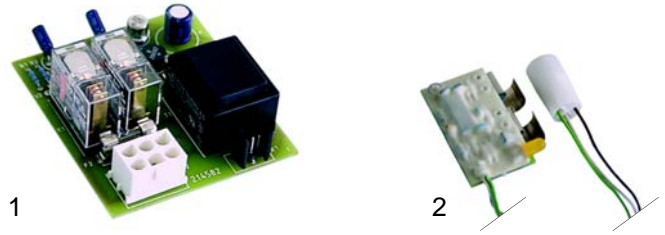

Switches

Item	Order	Description	Model	OEM
1	301003	Switch/green	Solomatic	053295
2	359156	Signal lamp/yellow	Solomatic	053317

Pressure switch

Item	Order	Description	Model	OEM
1	541015	1/4"	Solomatic Aroma	030422 301523

Thermostats

Item	Order	Description	Model	OEM
1	375072	Safety thermostat, 170 C	Solomatic Aroma	041254

Relay thermostats, relays

Item	Order	Model	Coil voltage	OEM
1	380212	DSL7-01	230V AC	307491
2	380215	DSL23-01	230V AC	181498
3	380332	041901290100	24V DC	

Electronics

Item	Order	Description	Model	OEM
1	400013	Level controller	Solomatic	214582
2	400014	Cap. sensor		057290

Flowmeter, Magnetic pump

Item	Order	Description	Model	OEM
1	400642	Flowmeter, Gicar 9.09.754	Aromacarat	027790
2	500218	Magnetic pump		216879