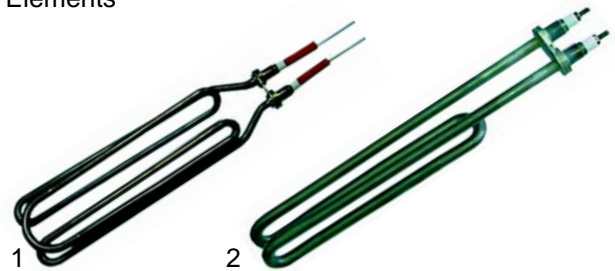

Elements

Item	Order	Description	Model	OEM
1	415440	3300W/230V	Solomatic	372749
2	415436	1600W/230V	Aroma	381268