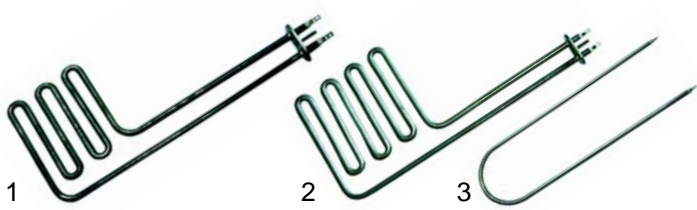

Elements

Item	Order	Description	Model	OEM
1	415547	2280W/230V		
2	415548	2660W/230V		
3	415546	1000W/230V