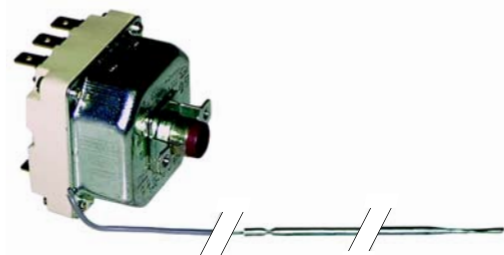

Thermostats

Item	Order	Description	Model	OEM
1	375072	Safety thermostat, 170 C	Solomatic Aroma	041254