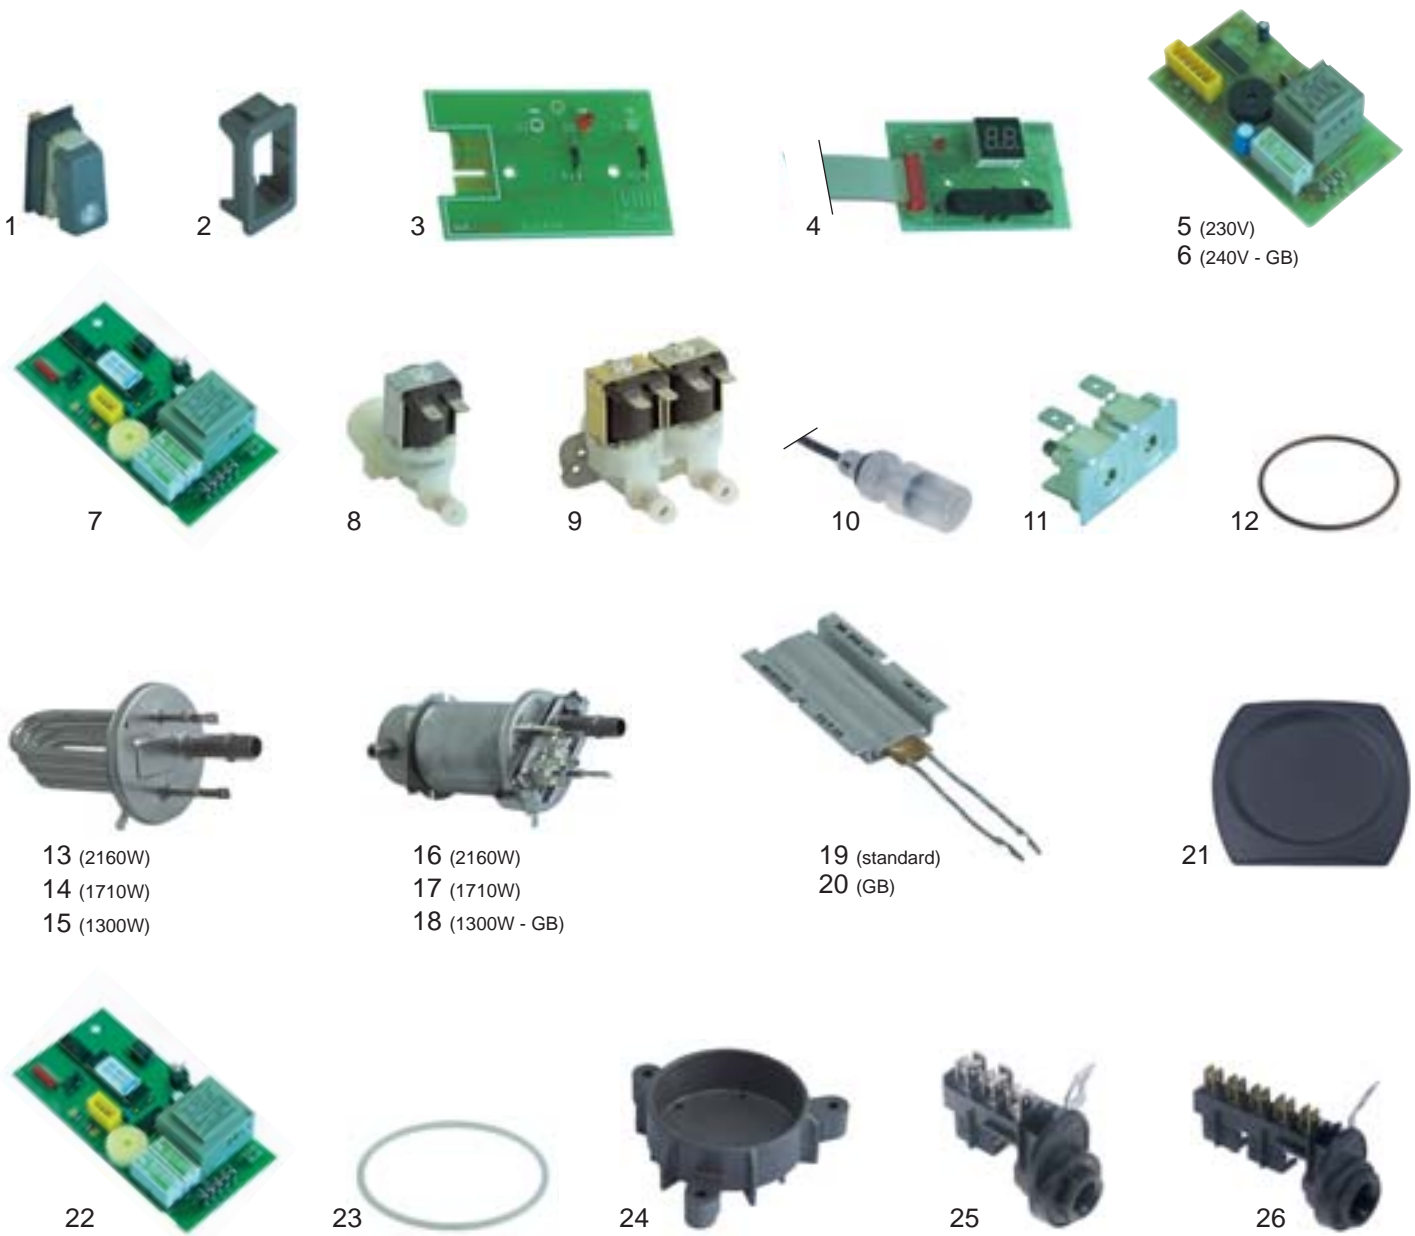

BRAVILOR BONAMAT – COFFEE BREWERS

MONDO/MATIC from 1996 to 2010

fig.	1	2	3	4	5	6	7	8	9	10	11	12	13	14	15	16	17	18	19	20	21	22	23	24	25	26
part no.	345284	345289	400611	400615	400610	402697	400614	370180	370181	347381	390390	417205	417320	417321	417437	417203	417204	417404	417324	417436	417319	527050	527051	527052	551029	551036
Mondo 1	x	x	x		x	x				x	x	x	x			x			x	x	x	x	x	x	x	x
Mondo 2	x	x	x		x	x				x	x	x	x			x			x	x	x	x	x	x	x	x
Mondo 3WB	x	x	x		x	x				x	x	x	x			x			x	x	x	x	x	x	x	x
Mondo Twin 220V/240V	x	x	x		x	x				x	x	x		x	x			x	x	x	x	x	x	x	x	x
Mondo Twin 380V/415V	x	x	x		x	x				x	x	x	x			x			x	x	x	x	x	x	x	x
Matic 2	x	x		x			x	x			x	x	x			x			x	x	x	x	x	x	x	x
Matic 2WB	x	x		x			x	x			x	x	x			x			x	x	x	x	x	x	x	x
Matic 3	x	x		x			x	x			x	x	x			x			x	x	x	x	x	x	x	x
Matic 3WB	x	x		x			x	x			x	x	x			x			x	x	x	x	x	x	x	x
Matic Twin 220V/240V	x	x		x			x		x		x	x		x	x				x	x	x	x	x	x	x	x
Matic Twin 380V/415V	x	x		x			x		x		x	x	x			x			x	x	x	x	x	x		x