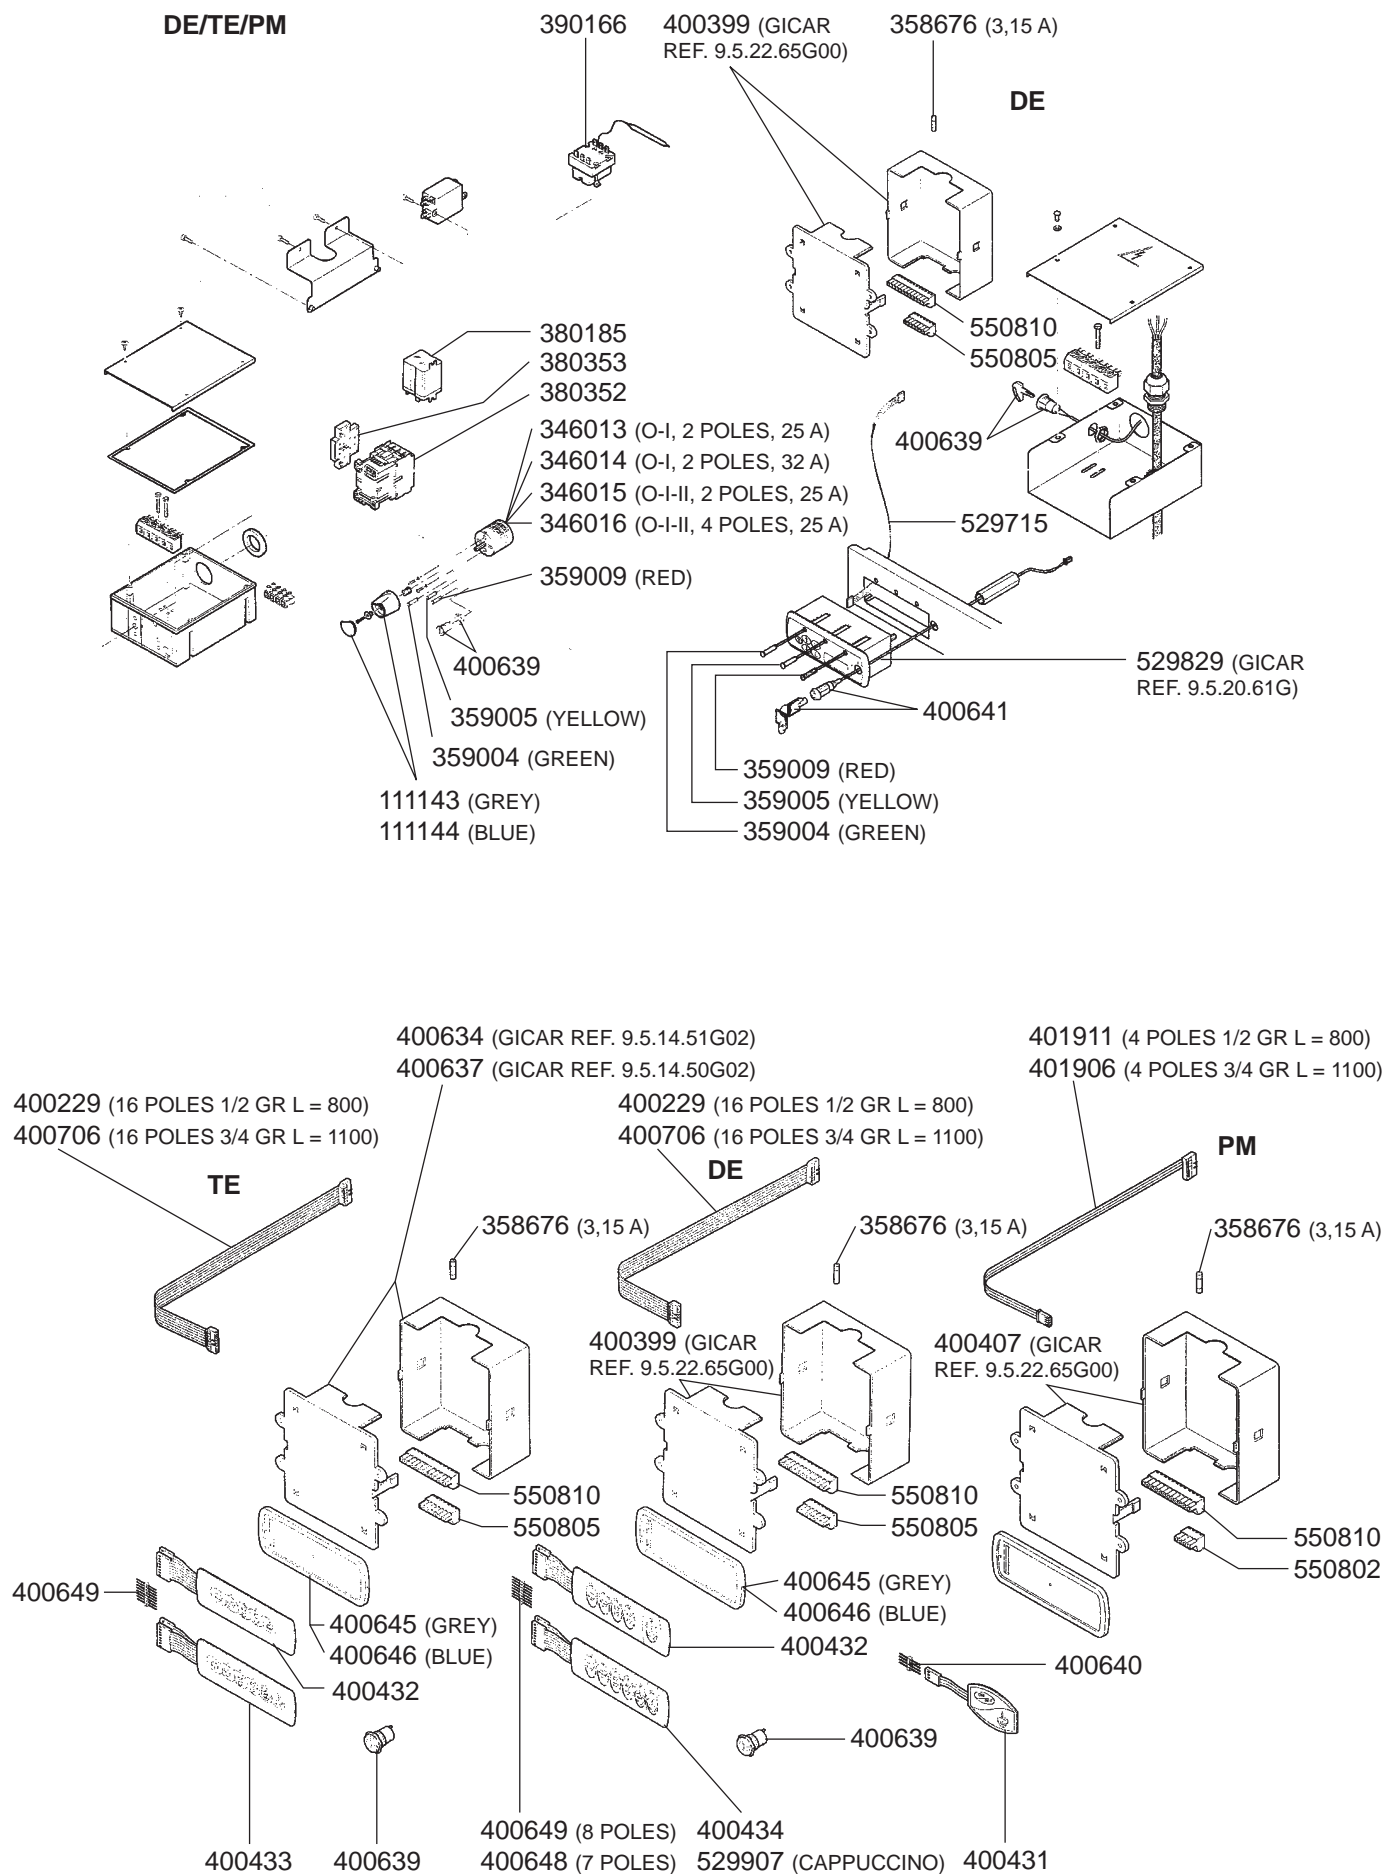

ELECTRICAL COMPONENTS ELLISSE