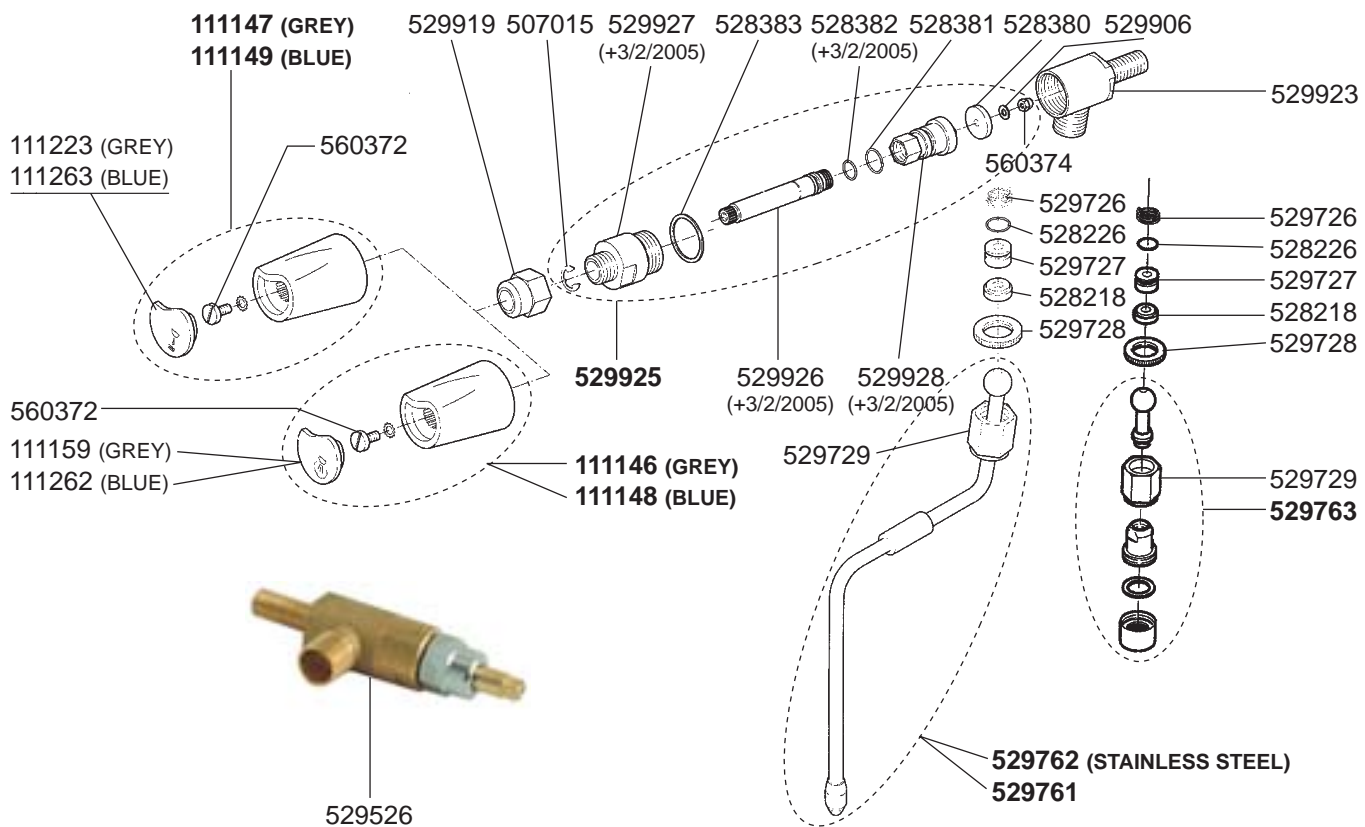

BEZZERA – ESPRESSO MACHINES

1
ESPRESSO MACHINES

STEAM/WATER TAPS ELLISSE