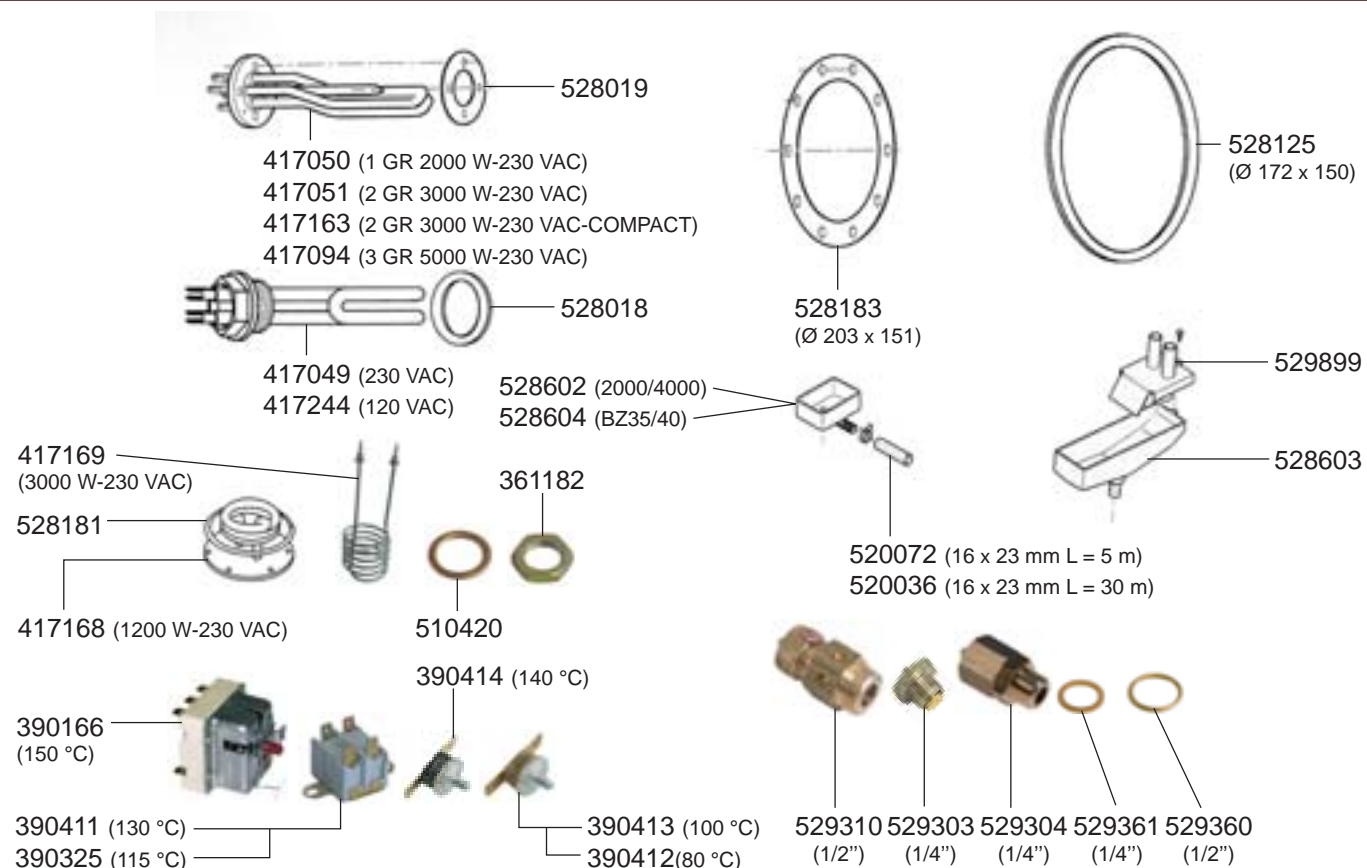

BOILER/DRIP TRAYS/THERMOSTATS VARIOUS