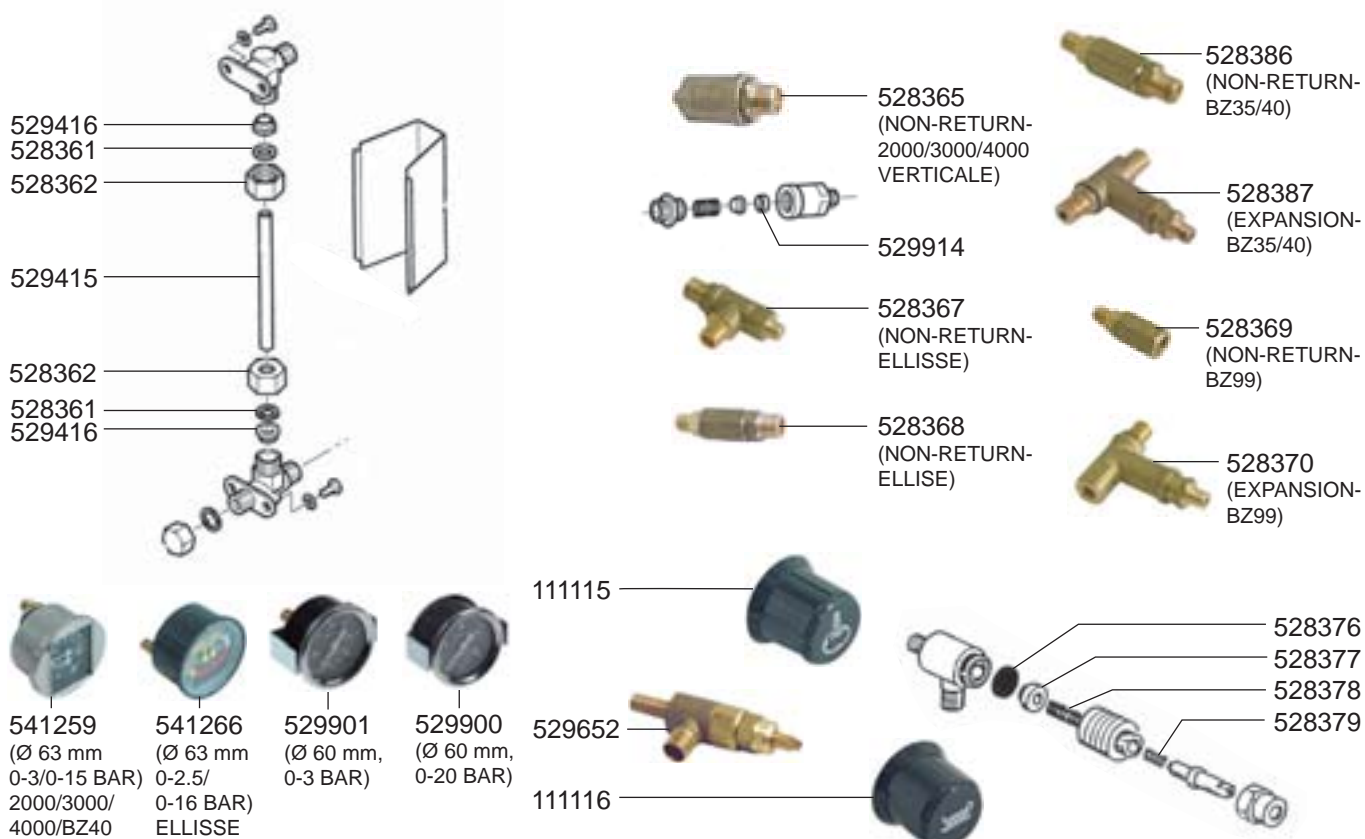

LEVEL INDICATOR/VALVES