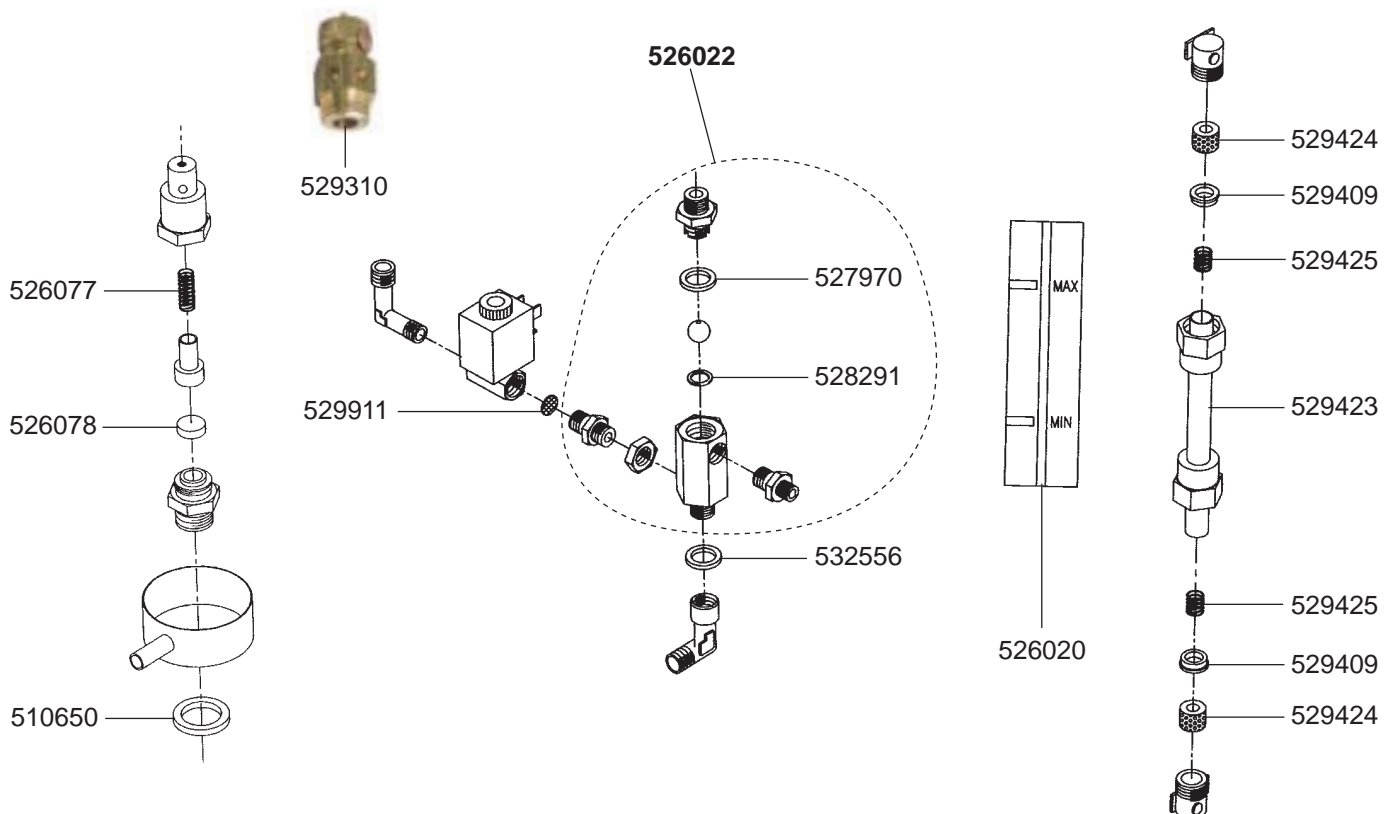

802025  
(Ø 53/57 mm)

802104  
(Ø 49/53 mm)

802103  
(PLASTIC)

802020  
(STAINLESS STEEL)

529063

529001

529003

529004

## VALVES/LEVEL INDICATOR