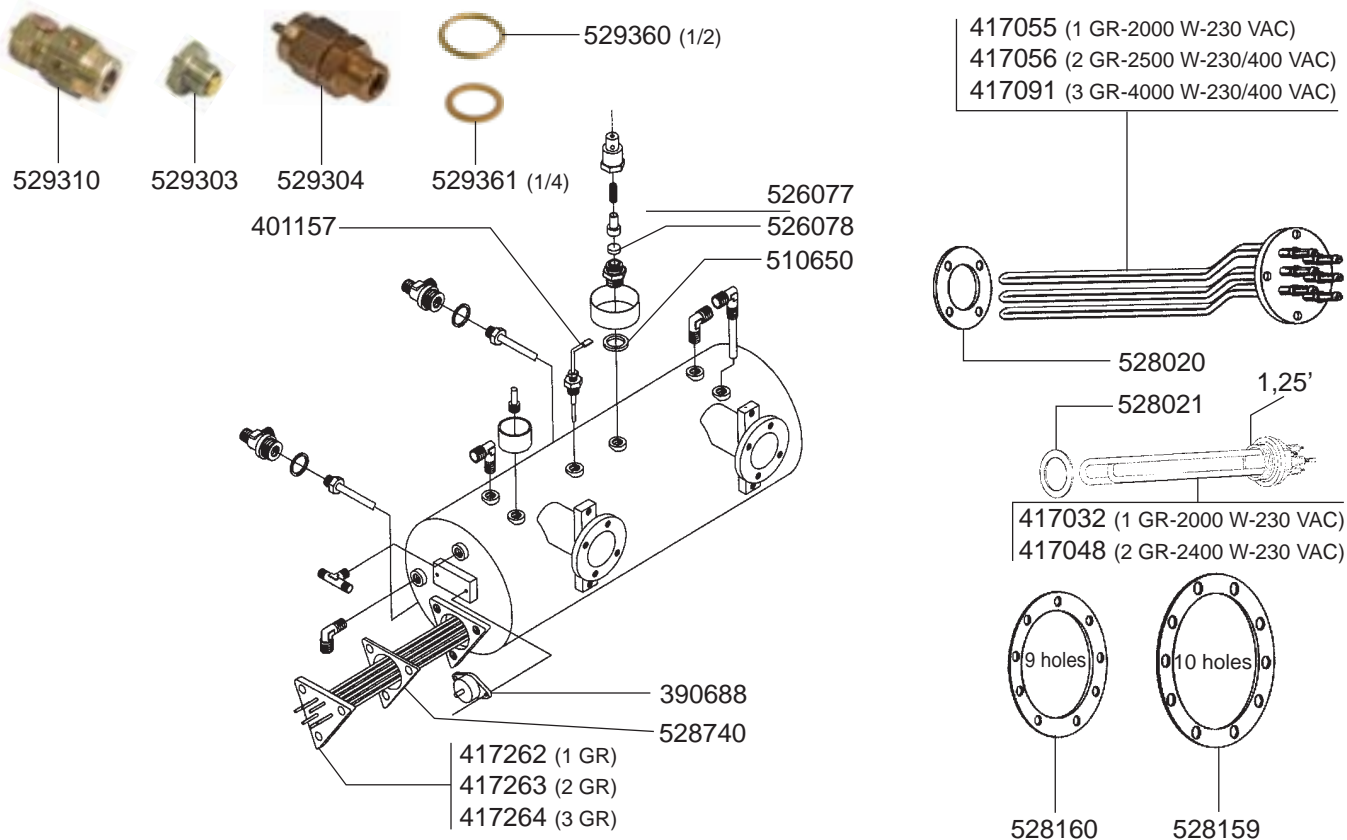

BOILER VARIOUS