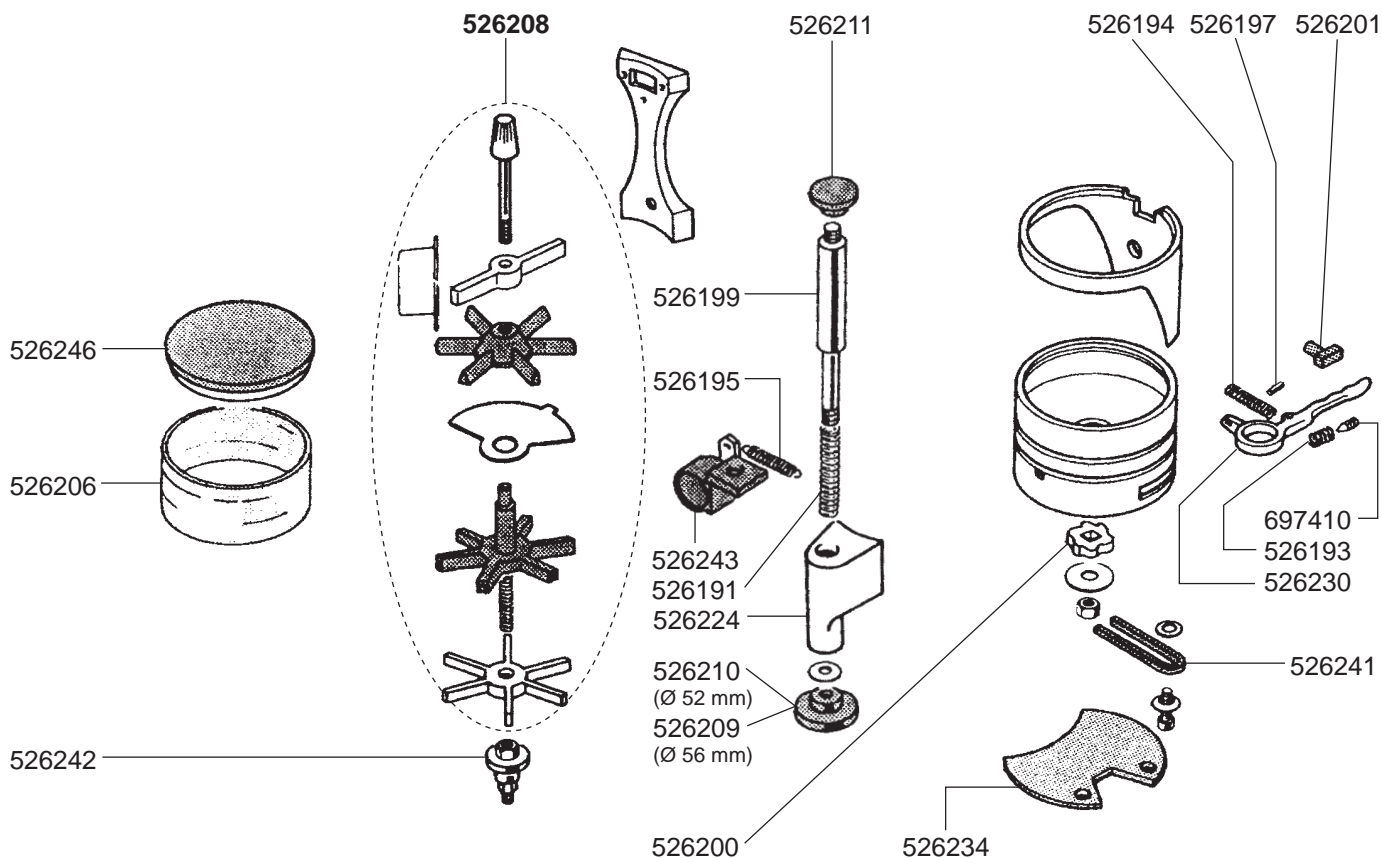

SPECIAL 450 TIMER