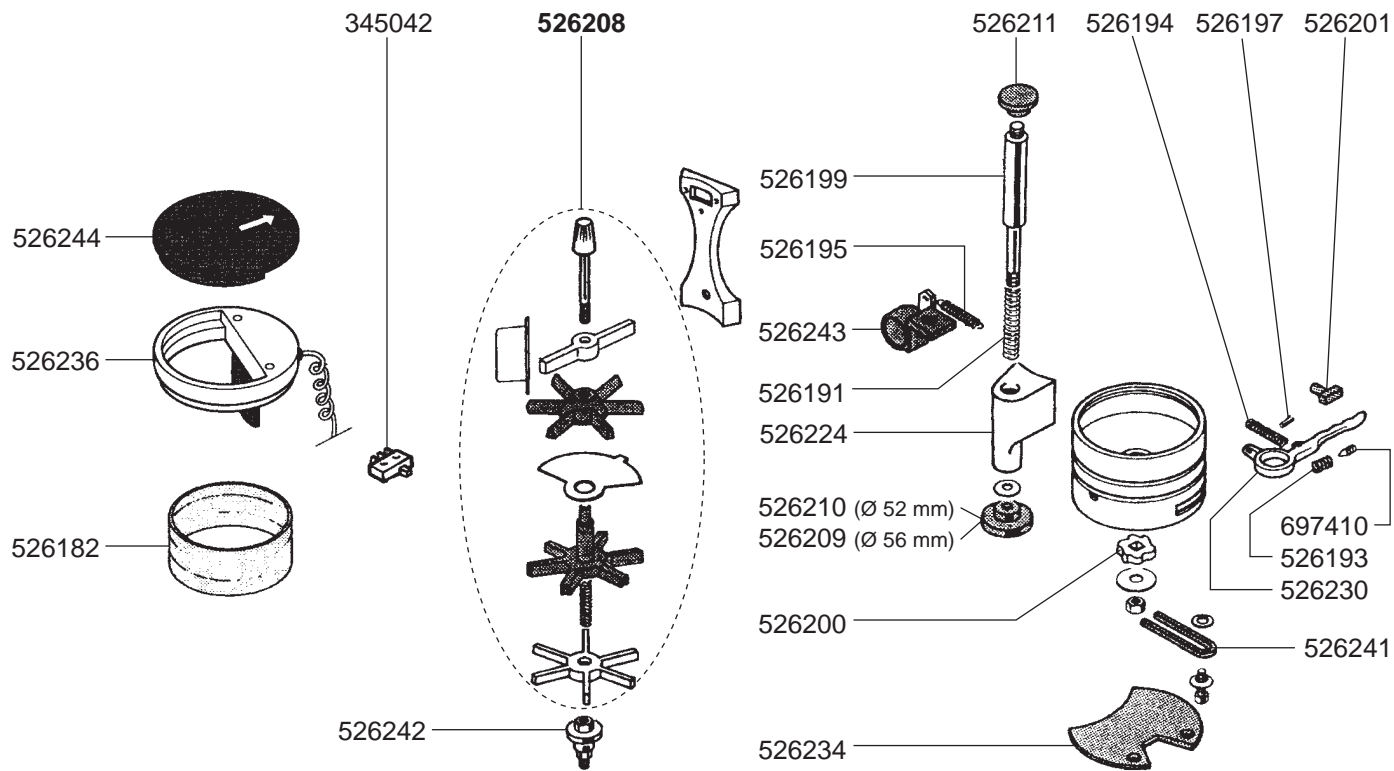

SPECIAL 450 AUTOMATIC