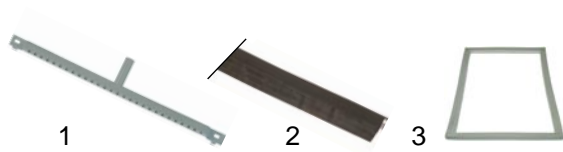

mechanical components

item	order no.	description	type	ref. no.
1	695434	spray arm	universal	481953248002
2	900639	gasket	AGB028	481946669457
3	900638	magnetic door seal	AGB011/015	481946668759