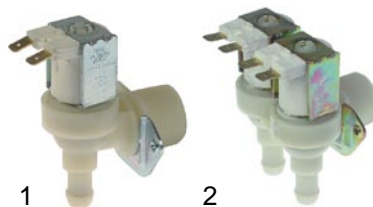

gastroparts@gastroparts.pl

electrical components

pos.	order no.	description	type	ref. no.
1	480100	ice cutter heater	AGB015/028, AGB022/024, K20/K40/K80	481925998186 481925998215 481925998177

pos.	order no.	description	type	ref. no.
1	401608	transformer 18V	AGB022	481914538004 481914538025
2	401607	transformer 20V	AGB024/028	481914538021 481914538026

item	order no.	description	type	ref. no.
1	346877	switch yellow	AGB028, K80	481927718118
2	550558	fuse holder	AGB015/022/024/028, K20/40/80	481925648002 481925648006

pos.	order no.	description	type	ref. no.
1	390593	thermostat for ice thickness	AGB010/015	481927128136 481927128404 481927128954
2	390585	thermostat for ice thickness	AGB011	481927128088 481931038851
3	390211	thermostat for ice thickness	AGB022/024	481927128578
4	390584	bin thermostat	AGB015/028	481927128474
5	390506	bin thermostat	AGB022/024	481927128637 481927128579 481927128582

item	order no.	description	type	ref. no.
1	370420	solenoid valve	AGB010/011/024, K40	481928128139
				481928128225
				481928128185
1	370419	solenoid valve	AGB015/022, K20	481928128144
				481928128224
				481928128186
2	370452	solenoid valve	AGB028, K80	481928128177 481928128226

item	order no.	description	type	ref. no.
1	370418	hot gas valve	AGB010/011/015	481928128063
2	370417	solenoid valve body	AGB022/024/28, K20/40/80	481952648177 481952648073
3	371150	solenoid valve coil		481928168018 481928168017