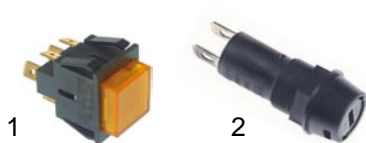

gastroparts@gastroparts.pl

electrical components

pos.	order no.	description	type	ref. no.
1	480100	ice cutter heater	AGB015/028, AGB022/024, K20/K40/K80	481925998186 481925998215 481925998177

pos.	order no.	description	type	ref. no.
1	401608	transformer 18V	AGB022	481914538004 481914538025
2	401607	transformer 20V	AGB024/028	481914538021 481914538026

item	order no.	description	type	ref. no.
1	346877	switch yellow	AGB028, K80	481927718118
2	550558	fuse holder	AGB015/022/024/028, K20/40/80	481925648002 481925648006

pos.	order no.	description	type	ref. no.
1	390593	thermostat for ice thickness	AGB010/015	481927128136 481927128404 481927128954
2	390585	thermostat for ice thickness	AGB011	481927128088 481931038851
3	390211	thermostat for ice thickness	AGB022/024	481927128578
4	390584	bin thermostat	AGB015/028	481927128474
5	390506	bin thermostat	AGB022/024	481927128637 481927128579 481927128582

item	order no.	description	type	ref. no.
1	370420	solenoid valve	AGB010/011/024, K40	481928128139
				481928128225
				481928128185
1	370419	solenoid valve	AGB015/022, K20	481928128144
				481928128224
				481928128186
2	370452	solenoid valve	AGB028, K80	481928128177 481928128226

item	order no.	description	type	ref. no.
1	370418	hot gas valve	AGB010/011/015	481928128063
2	370417	solenoid valve body	AGB022/024/28, K20/40/80	481952648177 481952648073
3	371150	solenoid valve coil		481928168018 481928168017