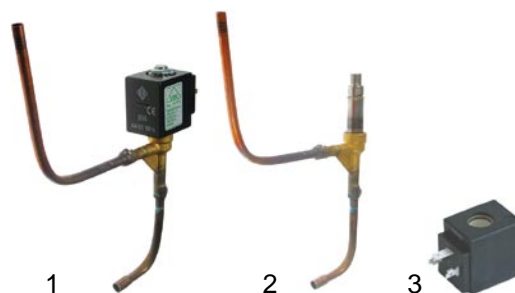

gastroparts@gastroparts.pl

electrical components

pos.	order no.	description	type	ref. no.
1	480100	ice cutter heater	AGB015/028, AGB022/024, K20/K40/K80	481925998186 481925998215 481925998177

pos.	order no.	description	type	ref. no.
1	401608	transformer 18V	AGB022	481914538004 481914538025
2	401607	transformer 20V	AGB024/028	481914538021 481914538026

item	order no.	description	type	ref. no.
1	346877	switch yellow	AGB028, K80	481927718118
2	550558	fuse holder	AGB015/022/024/028, K20/40/80	481925648002 481925648006

pos.	order no.	description	type	ref. no.
1	390593	thermostat for ice thickness	AGB010/015	481927128136 481927128404 481927128954
2	390585	thermostat for ice thickness	AGB011	481927128088 481931038851
3	390211	thermostat for ice thickness	AGB022/024	481927128578
4	390584	bin thermostat	AGB015/028	481927128474
5	390506	bin thermostat	AGB022/024	481927128637 481927128579 481927128582

item	order no.	description	type	ref. no.
1	370420	solenoid valve	AGB010/011/024, K40	481928128139
				481928128225
				481928128185
1	370419	solenoid valve	AGB015/022, K20	481928128144
				481928128224
				481928128186
2	370452	solenoid valve	AGB028, K80	481928128177 481928128226

item	order no.	description	type	ref. no.
1	370418	hot gas valve	AGB010/011/015	481928128063
2	370417	solenoid valve body	AGB022/024/28, K20/40/80	481952648177 481952648073
3	371150	solenoid valve coil		481928168018 481928168017