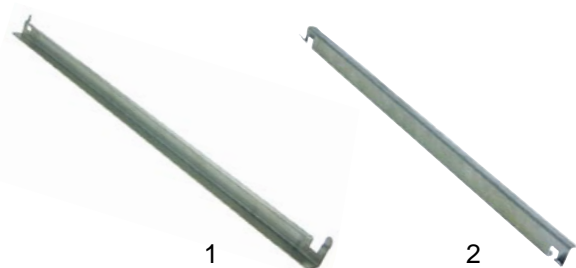

item	order no.	description	type	ref. no.
1	416353	door frame heating 4850mm	ZLM600	TKS0023
	416354	door frame heating 6200mm		TKS0024
	416355	door frame heating 5100mm	ZLM700	TKS0025
	416356	door frame heating 6800mm		TKS0026
2	416350	drain heater 3400mm, 50W	ZS	TKS0009

item	order no.	description	type	ref. no.
1	690482	setting bars form L, 1 pair	ZLM	160-LLP-2LM
2	690483	setting bars form U, 1 pair	ZKT	160-LLP-2KT

item	order no.	description	type	ref. no.
1	900218	door seal 446x605mm	saladette (series 95)	TKS0326
	900210	gasket for drawer 385x205mm		TKSCID0033
	900211	gasket for drawer 385x320mm	ZKT	TKSCID0032
	900212	gasket for drawer 385x435mm	from 1996	TKSCID0034
2	900213	door seal 385x670mm		TKSCID0031
	900214	gasket for drawer 410x202mm		TKS0033
	900215	gasket for drawer 410x317mm	ZKT	TKS0032
	900216	gasket for drawer 410x437mm	till 1996	TKS0034
	900217	door seal 410x665mm		TKS0031