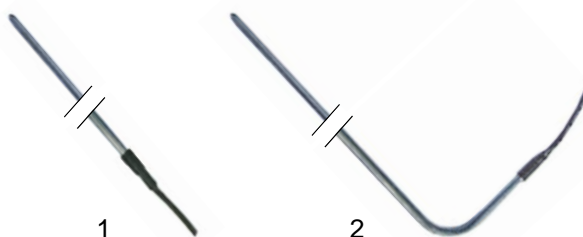

item	order no.	description	type	ref. no.
1	416351	evaporator heating system 160W		TKS0012
2	416352	heating element for defrosting 100W	TKU	TKS0319