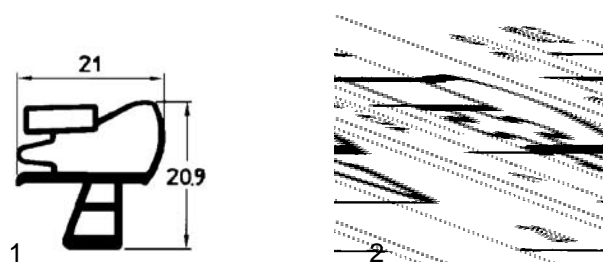

item	order no.	description	type	ref. no.
1	690482	setting bars form L, 1 pair	ZLM	160-LLP-2LM
2	690483	setting bars form U, 1 pair	ZKT	160-LLP-2KT

item	order no.	description	type	ref. no.
1	900218	door seal 446x605mm	saladette (series 95)	TKS0326
	900210	gasket for drawer 385x205mm		TKSCID0033
	900211	gasket for drawer 385x320mm	ZKT	TKSCID0032
	900212	gasket for drawer 385x435mm	from 1996	TKSCID0034
2	900213	door seal 385x670mm		TKSCID0031
	900214	gasket for drawer 410x202mm		TKS0033
	900215	gasket for drawer 410x317mm	ZKT	TKS0032
	900216	gasket for drawer 410x437mm	till 1996	TKS0034
	900217	door seal 410x665mm		TKS0031