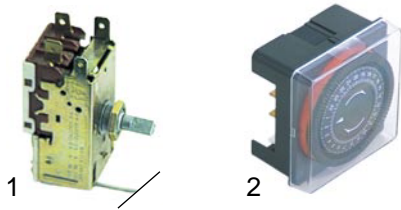

electrical components

item	order no.	description	type	ref. no.
1	390292	thermostat	row 95	TKS015
	390272	thermostat	TKU/TMMT	TKS014
2	360150	defrosting timer	row 95	TKS0325
-	nla*	defrosting timer	TMMT	TKS000011

*no longer available