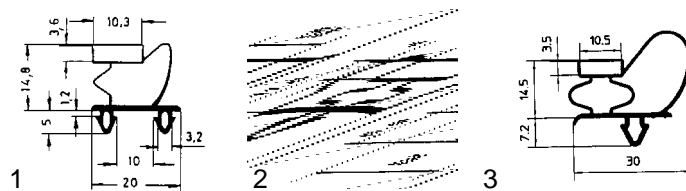

item	order no.	description	type	ref. no.
1	416351	evaporator heating system 160W		TKS0012
2	416352	heating element for defrosting 100W	TKU	TKS0319

mechanical components

item	order no.	description	type	ref. no.
1	690299	hinge	ZLM	GEL1999036/7
2	345323	micro switch		FGO08520020
3	690485	ball bearing	ZKT	KUL00010026

item	order no.	description	type	ref. no.
1	690482	setting bars form L, 1 pair	ZLM	160-LLP-2LM
2	690483	setting bars form U, 1 pair	ZKT	160-LLP-2KT

item	order no.	description	type	ref. no.
1	900218	door seal 446x605mm	saladette (series 95)	TKS0326
	900210	gasket for drawer 385x205mm		TKSCID0033
	900211	gasket for drawer 385x320mm	ZKT	TKSCID0032
	900212	gasket for drawer 385x435mm	from 1996	TKSCID0034
2	900213	door seal 385x670mm		TKSCID0031
	900214	gasket for drawer 410x202mm		TKS0033
	900215	gasket for drawer 410x317mm	ZKT	TKS0032
	900216	gasket for drawer 410x437mm	till 1996	TKS0034
	900217	door seal 410x665mm		TKS0031

item	order no.	description	type	ref. no.
1	900205	door seal 465x790mm	ZLM600	IGO0000001
	900206	door seal 465x1630mm		IGO0000002
	900207	door seal 595x790mm	ZLM700	IGO0000003
	900208	door seal 595x1630mm		IGO0000004
2	900234	door seal 464x750mm	ZLM550	
	900235	door seal 464x1530mm		
	900222	door seal 594x750mm	ZLM680	
	900223	door seal 594x1530mm		
3	900220	door seal 450x720mm	ZLM500	
	900221	door seal 450x1515mm		
	900236	door seal 580x720mm	ZLM650	
	900237	door seal 580x1515mm		