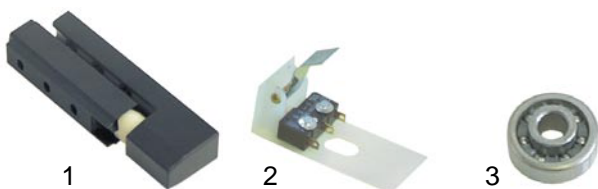

mechanical components

item	order no.	description	type	ref. no.
1	690299	hinge	ZLM	GEL1999036/7
2	345323	micro switch		FGO08520020
3	690485	ball bearing	ZKT	KUL00010026