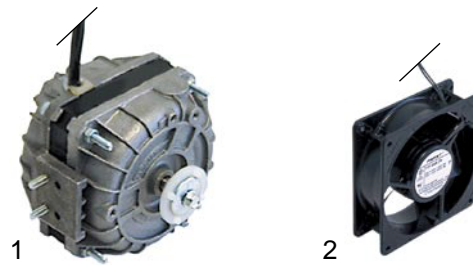

item	order no.	description	type	ref. no.
1	601020	motor 5W	KS	TKS0002/3
	601022	motor 10W		TKS0004
2	601030	compact fan 119x119mm	TKU	TKS0122