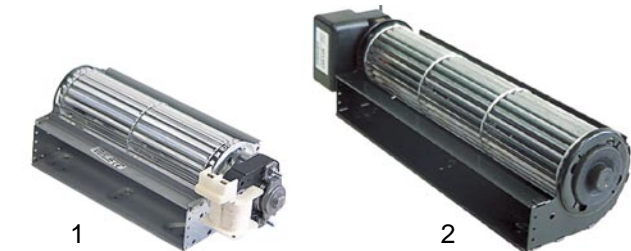

item	order no.	description	type	ref. no.
1	601025	fan with transverse flow 180mm	SAN/MB/MMT	TKS00020
2	601057	fan with transverse flow 270mm	KS/MMT	TKS00112
	601058	fan with transverse flow 300mm	ZS/TK	TKS0112