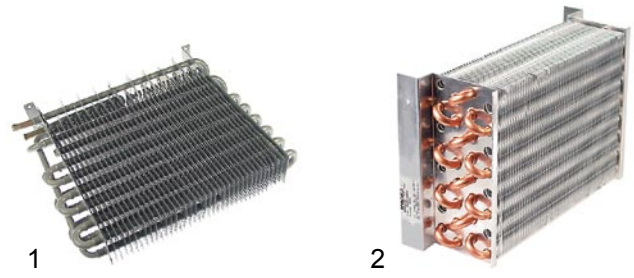

## A electrical components

item	order no.	description	type	ref. no.
1	300125	switch	universal	3410060
2	379996	thermostat	RB_S/D	3520030
3	379160	sensor		

item	order no.	description	type	ref. no.
1	750152	evaporator	RB_S/D	2330220
2	750151	evaporator	RBBU	3340510

## mechanical components

item	order no.	description	type	ref. no.
1	601110	fan with transverse flow	RB_S/D, RBBA/I/U	3420010
2	390010	thermostat	RBB, U	3410050

item	order no.	description	type	ref. no.
1	690943	door hinge right, upper		2140340
2	690944	door hinge right, bottom		2140360
3	690945	door hinge left, upper	RB_S/D	2140350
4	690946	door hinge left, bottom		2140370