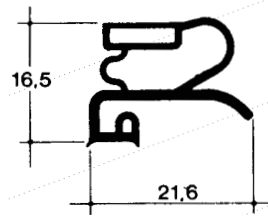

pos.	order no.	description	type	ref. no.
1	900526	door seal GN 1/1, 810x500mm		2320310
2	900527	gasket for drawer GN 1/3, 245x500mm	RBB_S/D	2320320
3	900528	gasket for drawer GN 1/2, 375x500mm		2320330