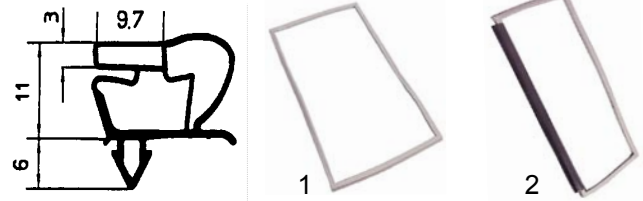

item	order no.	description	type	ref. no.
1	900529	door seal right, 510x890mm	RBBA, RBBI	2311020
	900530	door seal right, 895x915mm		
2	900531	door seal with plastic stop left, 510x890mm	RBBA, RBBI	2321030
	900532	door seal with plastic stop left, 895x915mm