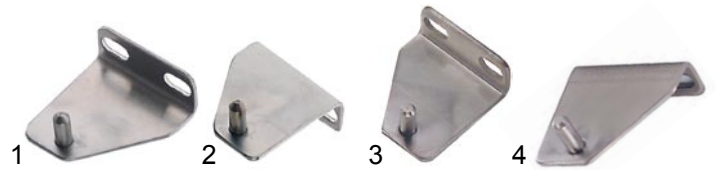

## mechanical components

item	order no.	description	type	ref. no.
1	601110	fan with transverse flow	RB_S/D, RBBA/I/U	3420010
2	390010	thermostat	RBB, U	3410050

item	order no.	description	type	ref. no.
1	690943	door hinge right, upper		2140340
2	690944	door hinge right, bottom		2140360
3	690945	door hinge left, upper	RB_S/D	2140350
4	690946	door hinge left, bottom		2140370