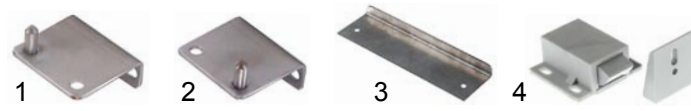

item	order no.	description	type	ref. no.
1	690753	sliding rail (pair)	RB_S/D	3310040
2	690948	bottle spacer		2252140

pos.	order no.	description	type	ref. no.
1	900526	door seal GN 1/1, 810x500mm		2320310
2	900527	gasket for drawer GN 1/3, 245x500mm	RBB_S/D	2320320
3	900528	gasket for drawer GN 1/2, 375x500mm		2320330

item	order no.	description	type	ref. no.
1	515053	over flow pipe	RB_S/D	3210110
2	515042	drain seating		2252140

item	order no.	description	type	ref. no.
1	900529	door seal right, 510x890mm	RBBA, RBBI	2311020
	900530	door seal right, 895x915mm		
2	900531	door seal with plastic stop left, 510x890mm	RBBA, RBBI	2321030
	900532	door seal with plastic stop left, 895x915mm		