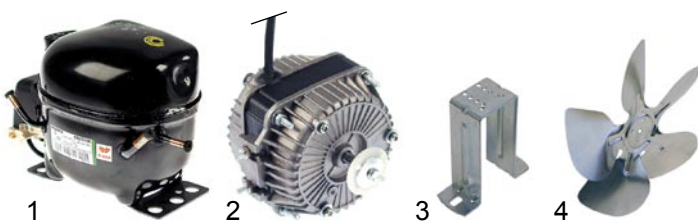

item	order no.	description	type	ref. no.
1	605003	compressor		3340450 3340440
2	601022	motor	RBB	
3	601077	junction		
4	601071	fan blade