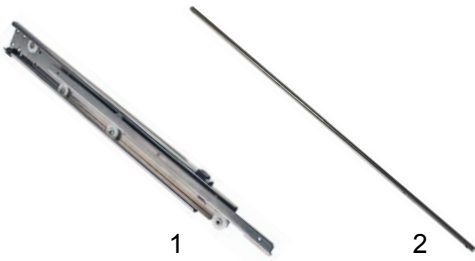

item	order no.	description	type	ref. no.
1	690753	sliding rail (pair)	RB_S/D	3310040
2	690948	bottle spacer		2252140