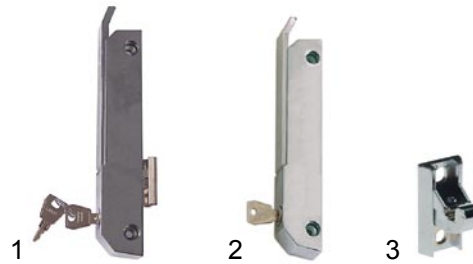

## mechanical components

item	order no.	description	type	ref. no.
1	601110	fan with transverse flow	RB_S/D, RBBA/I/U	3420010
2	390010	thermostat	RBB, U	3410050

item	order no.	description	type	ref. no.
1	690943	door hinge right, upper		2140340
2	690944	door hinge right, bottom		2140360
3	690945	door hinge left, upper	RB_S/D	2140350
4	690946	door hinge left, bottom		2140370

pos.	order no.	description	type	ref. no.
1	605100	aggregate complete	RBB_S/D	2330210

item	order no.	description	type	ref. no.
1	700548	door handle with door catch		3310010
2	690016	door handle	RB_S/D	
3	700082	door catch		

item	order no.	description	type	ref. no.
1	605003	compressor		3340450 3340440
2	601022	motor	RBB	
3	601077	junction		
4	601071	fan blade		

item	order no.	description	type	ref. no.
1	700549	drawer handle complete		3310020
2	690020	door handle lockable		-
3	690019	door handle right	RB_S/D	-
4	690021	handle rod 1m		-